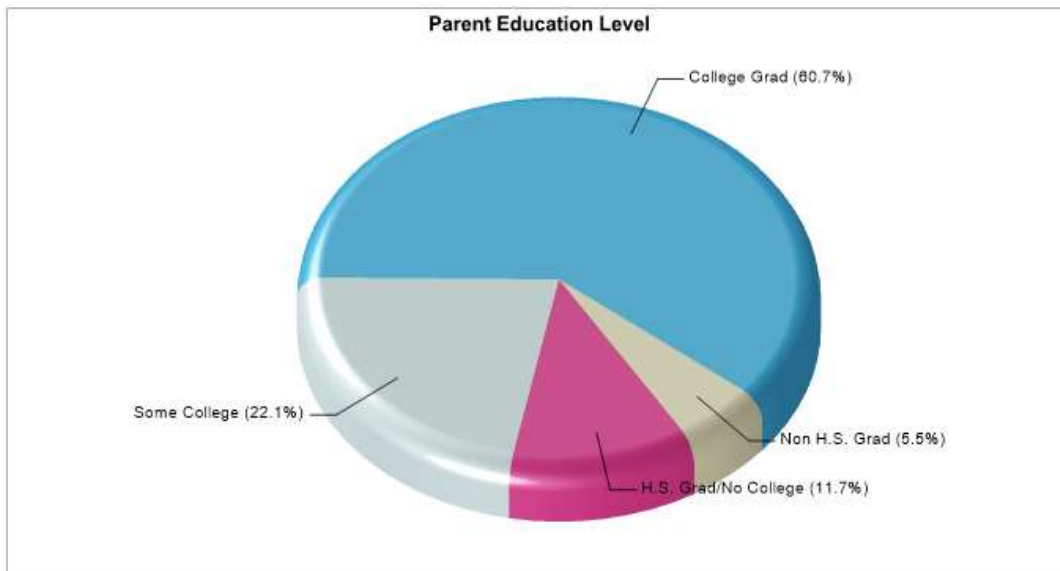

Location: Plano, TX Parent Education Level

Prepared by RE/MAX real estate