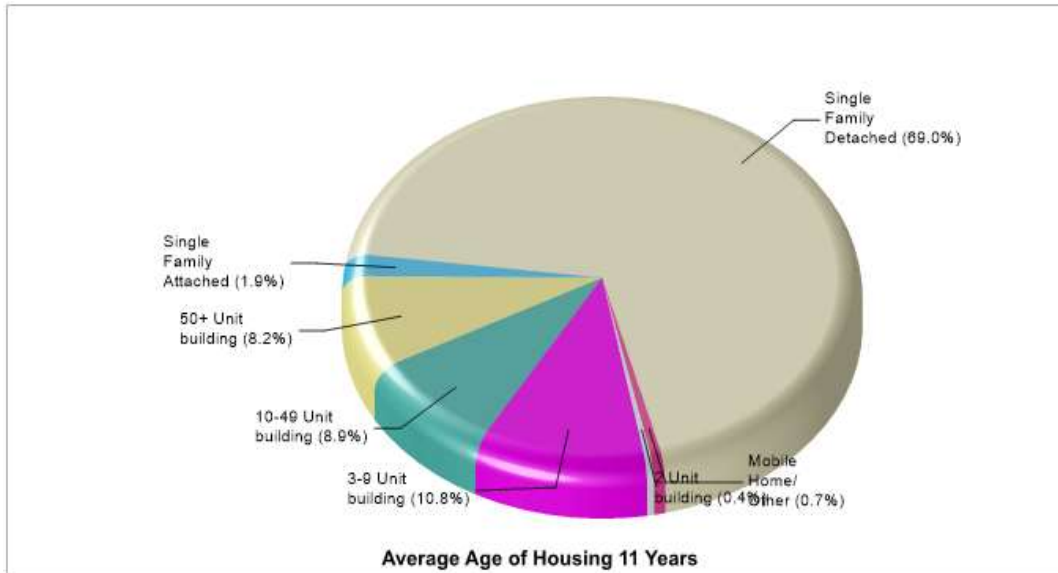

Location: Plano, TX City/Area Housing Characteristics