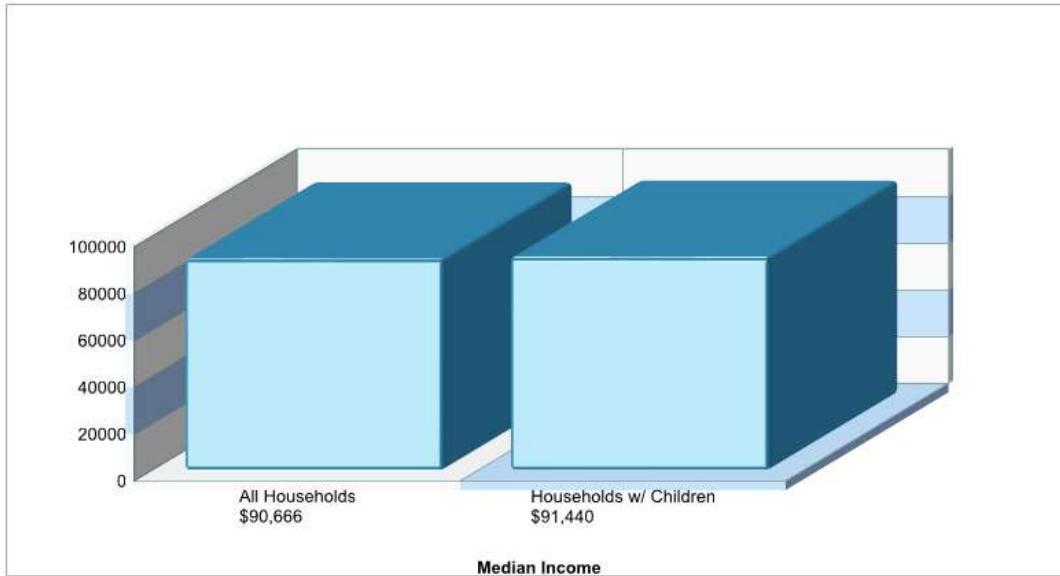

Location: Plano, TX Household Income