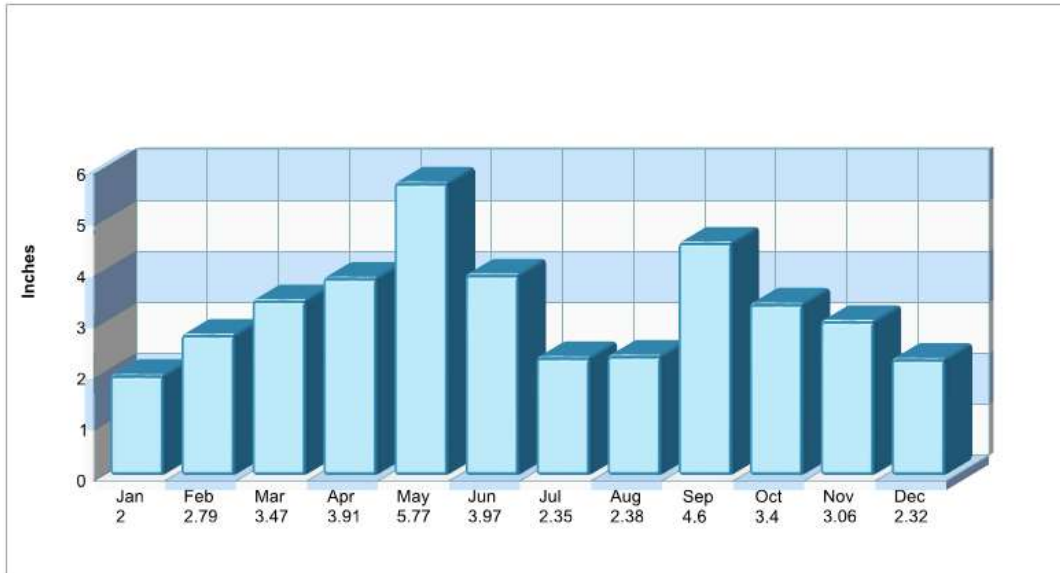

Average Precipitation Measured at MC KINNEY (elevation: 595ft.)