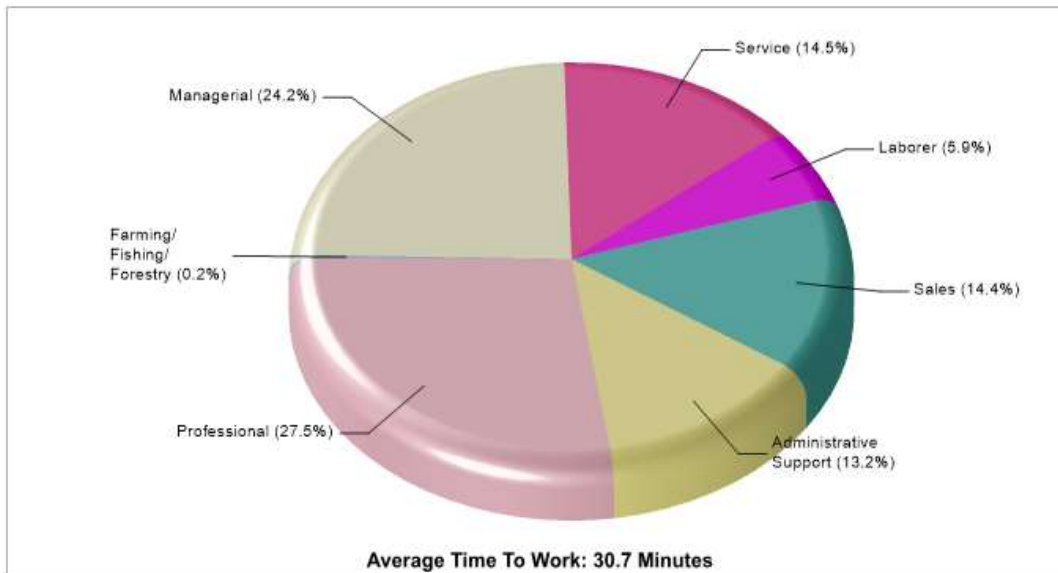

Location: Plano, TX County Employment

Prepared by RE/MAX real estate