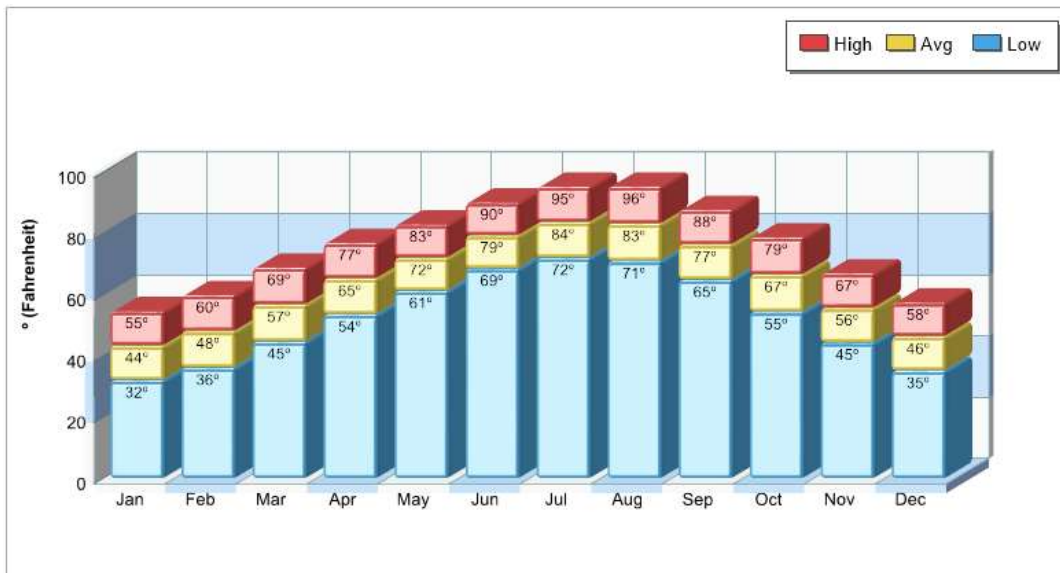

Plano

Prepared by RE/MAX real estate

Average Precipitation Measured at MC KINNEY (elevation: 595ft.)

Temperature Measured at MC KINNEY (elevation: 595ft.)

Prepared by RE/MAX real estate

Houses of Worship

Plano