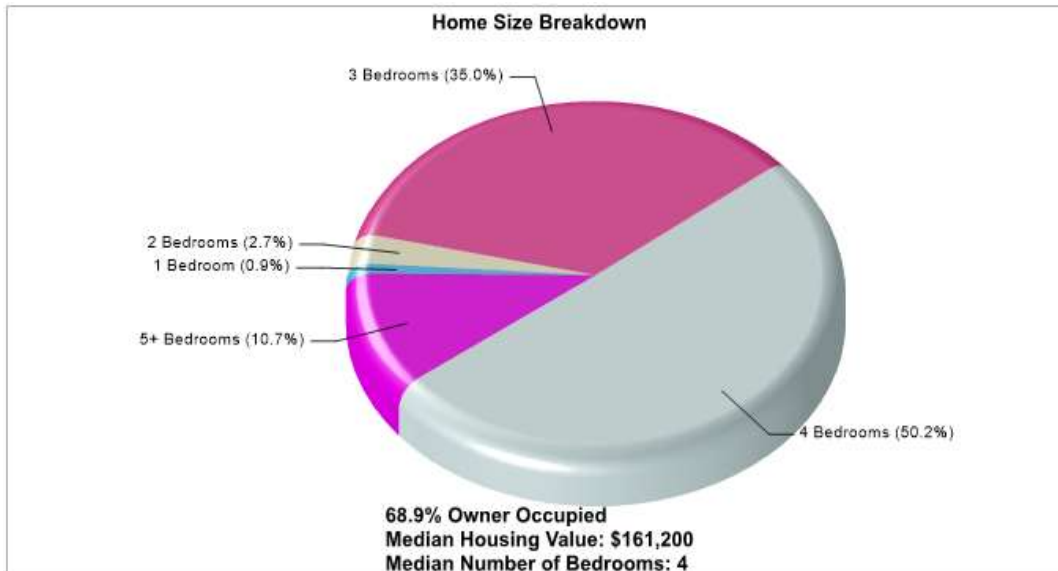

Student/Teacher Ratio: 4.1 to 1

Mascot: N/A

Prepared by RE/MAX real estate

Housing Information

Plano

Prepared by RE/MAX real estate

Location: Plano, TX City/Area Housing Characteristics

Location: Plano, TX City/Area Home Ownership