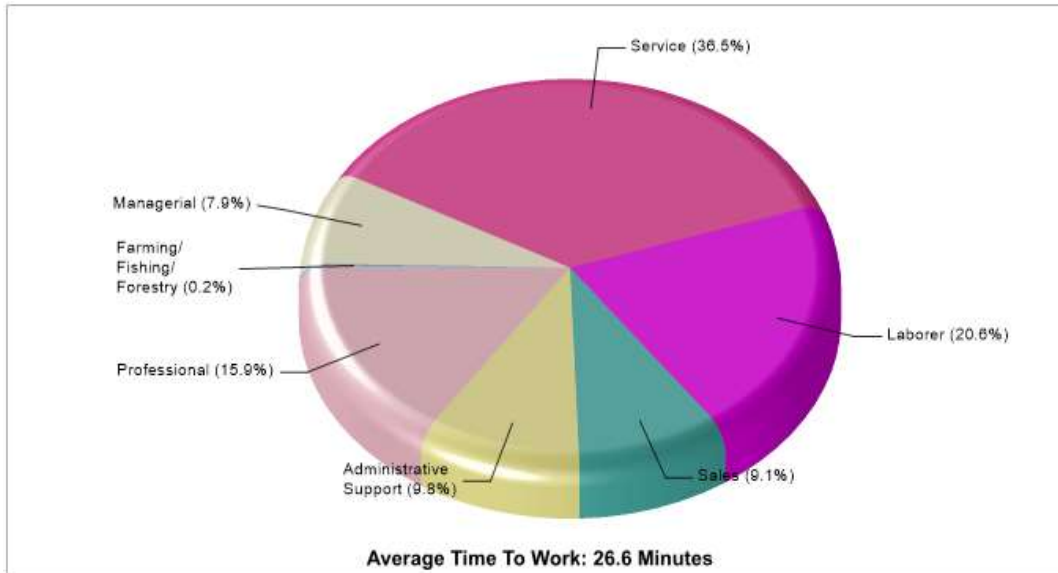

Location: Plano, TX Neighborhood Adult Education Level

Location: Plano, TX Neighborhood Household Characteristics

Prepared by RE/MAX real estate

Location: Plano, TX Neighborhood Employment

Prepared by RE/MAX real estate