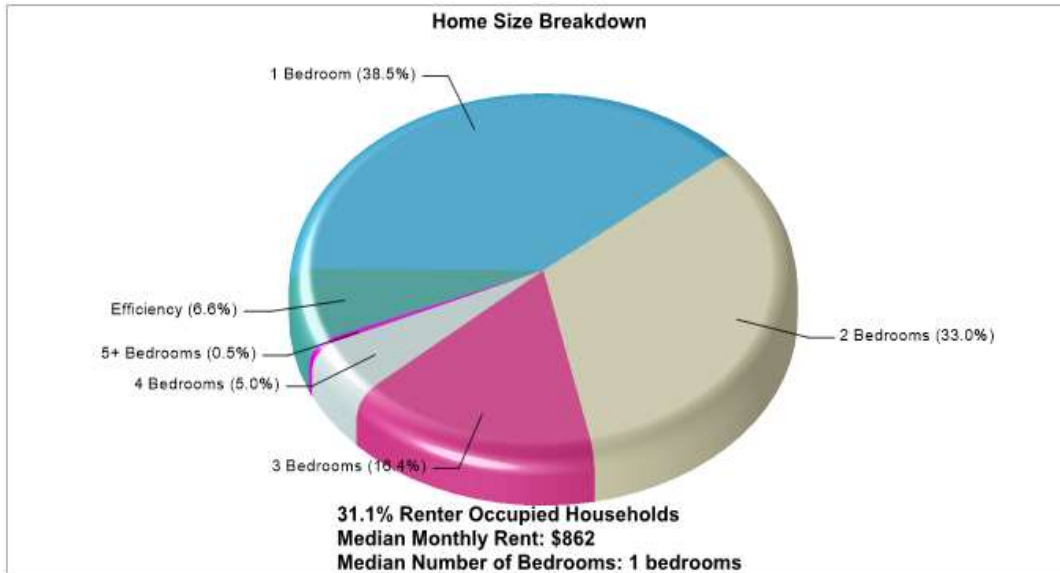

Location: Plano, TX City/Area Rental

Prepared by RE/MAX real estate