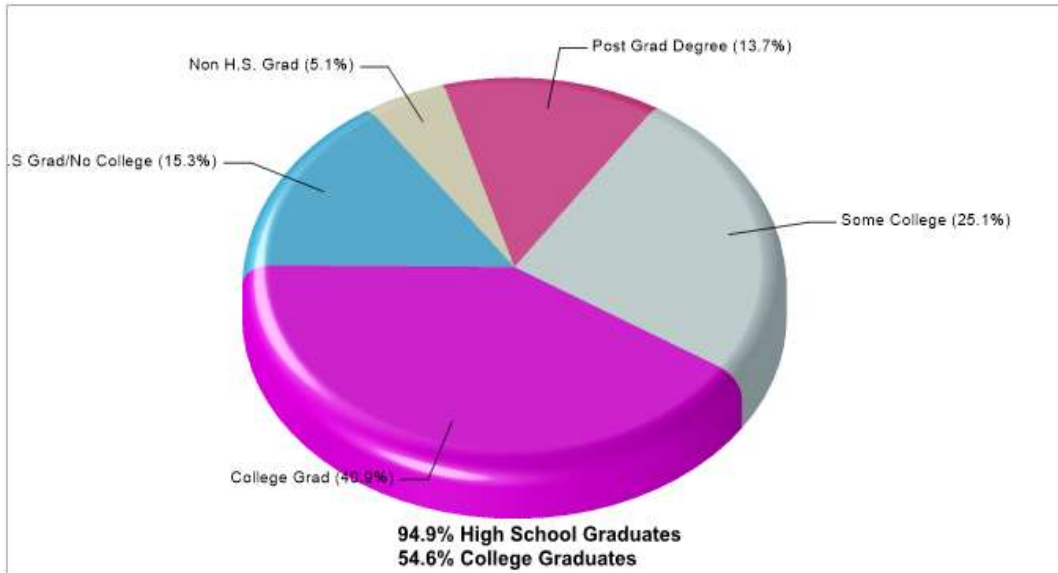

Location: Plano, TX County Adult Education Level