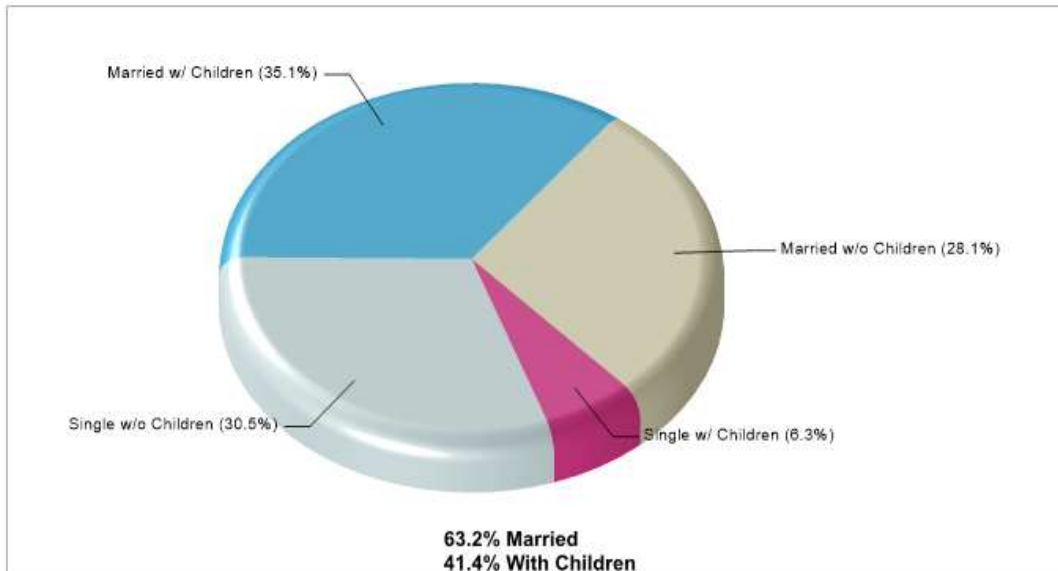

Location: Plano, TX County Household Characteristics

Prepared by RE/MAX real estate