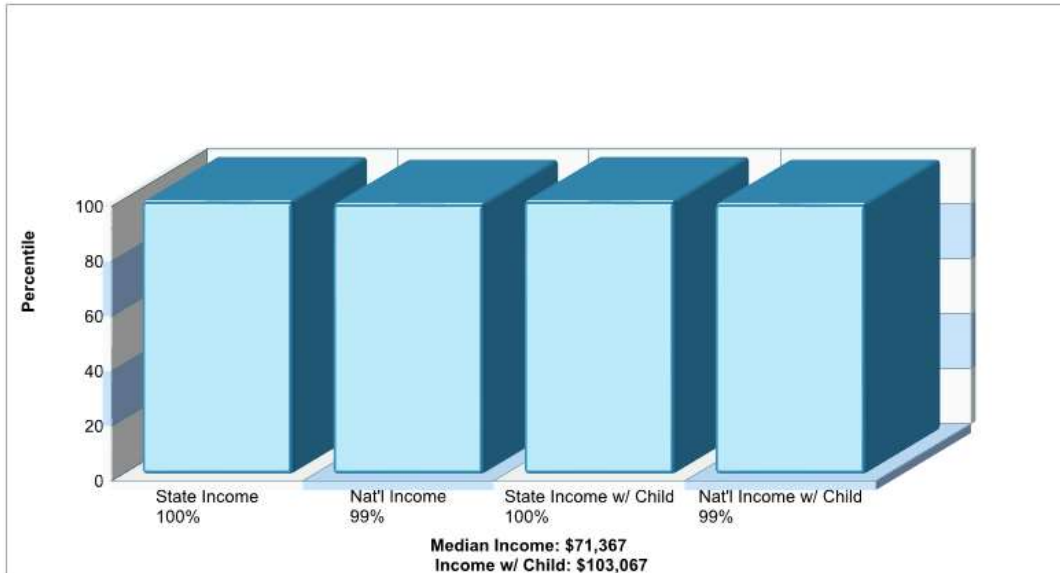

Location: Plano, TX County Income