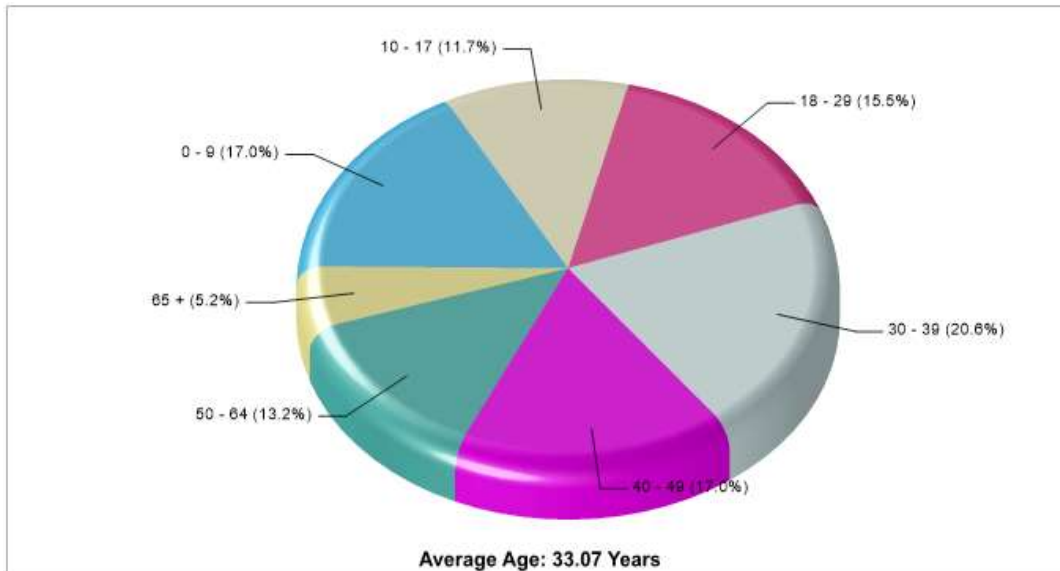

Location: Plano, TX County Age Breakdown

Prepared by RE/MAX real estate