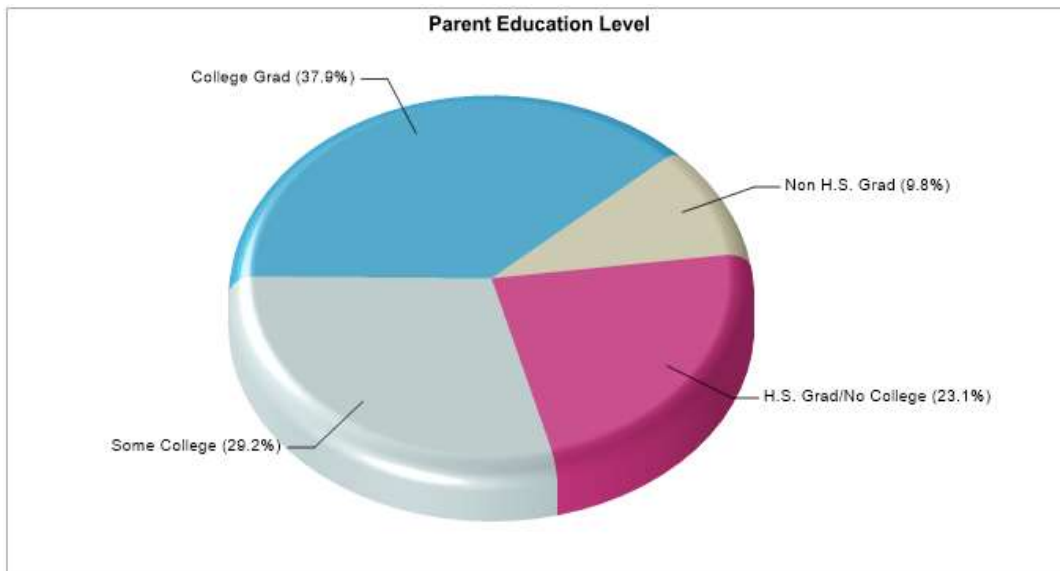

Location: Euless, TX Parent Education Level

Prepared by RE/MAX real estate