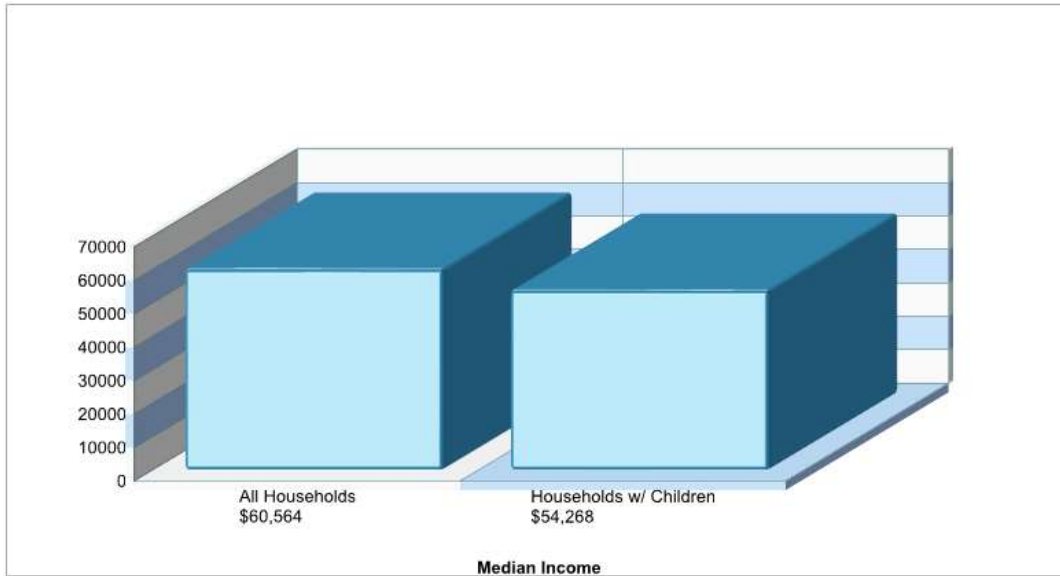

Location: Euless, TX Household Income