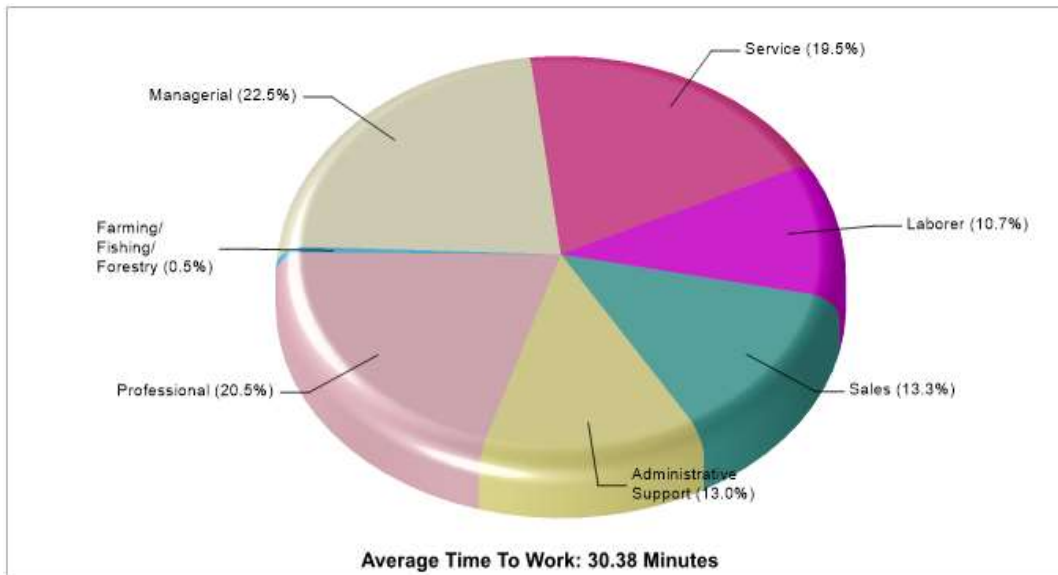

Location: Frisco, TX Neighborhood Employment

Prepared by RE/MAX real estate