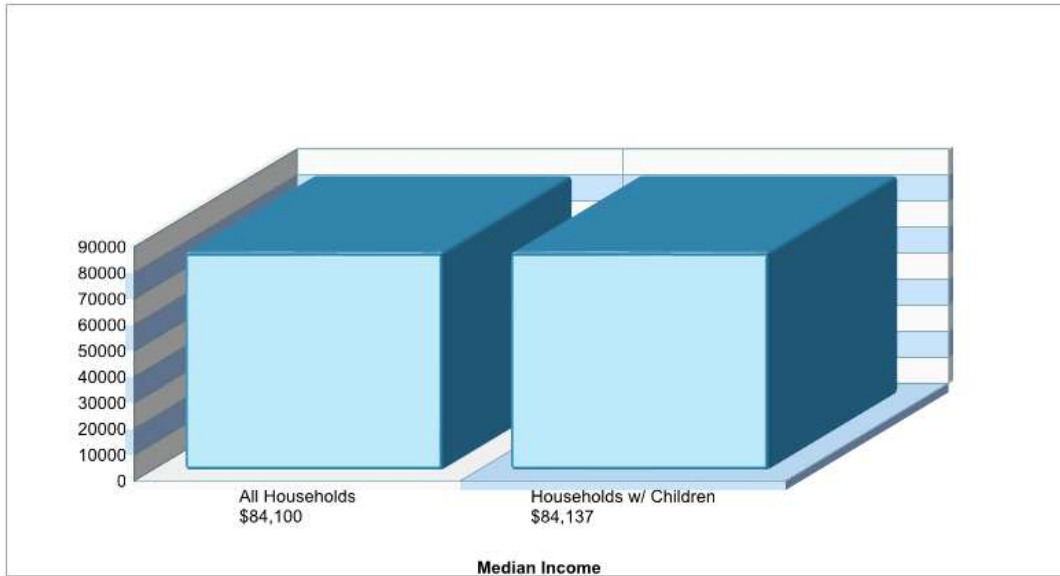

Location: Frisco, TX Household Income