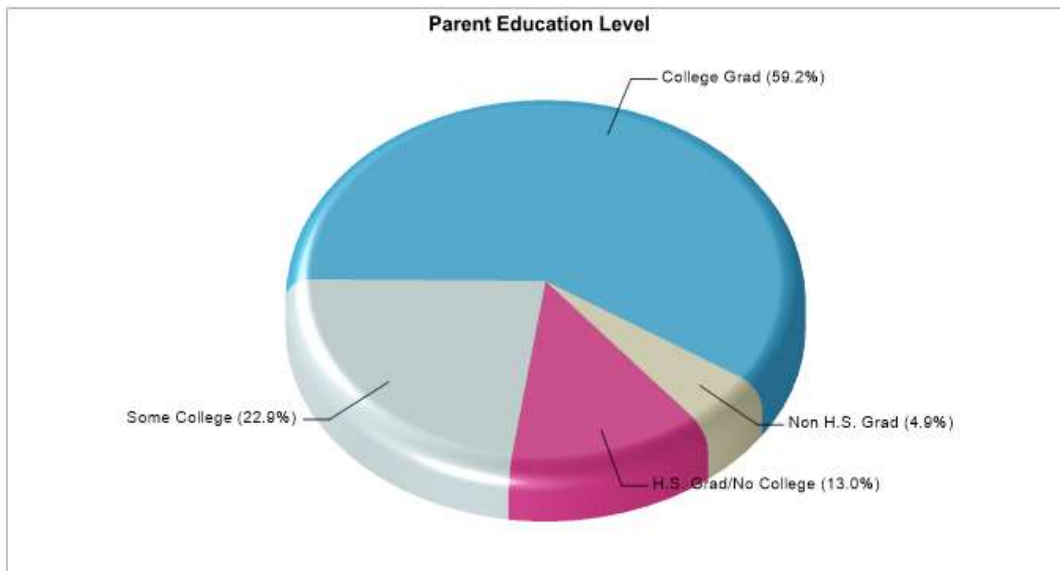

Location: Frisco, TX Parent Education Level

Prepared by RE/MAX real estate