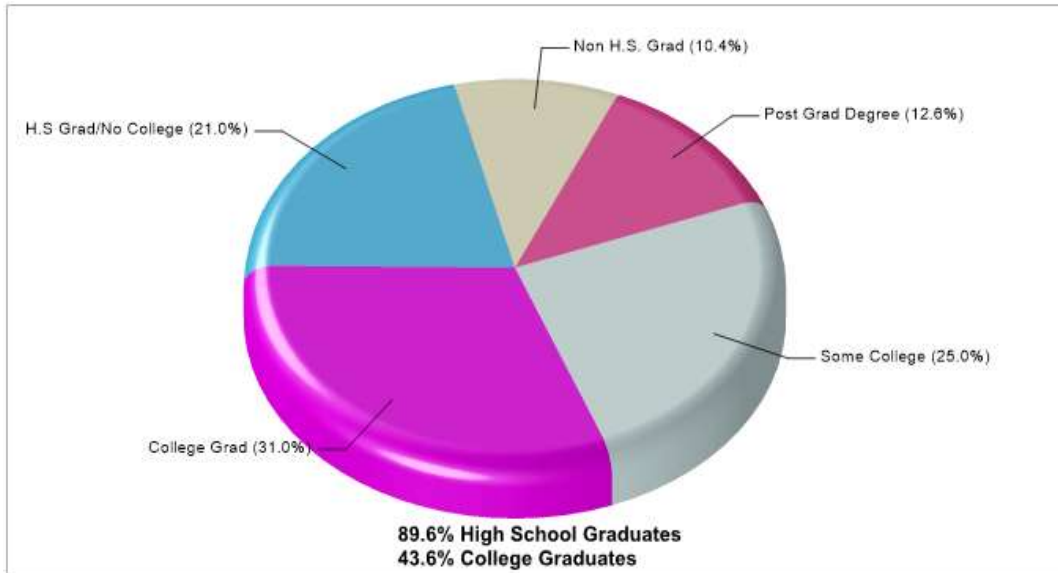

Location: Dallas, TX County Adult Education Level