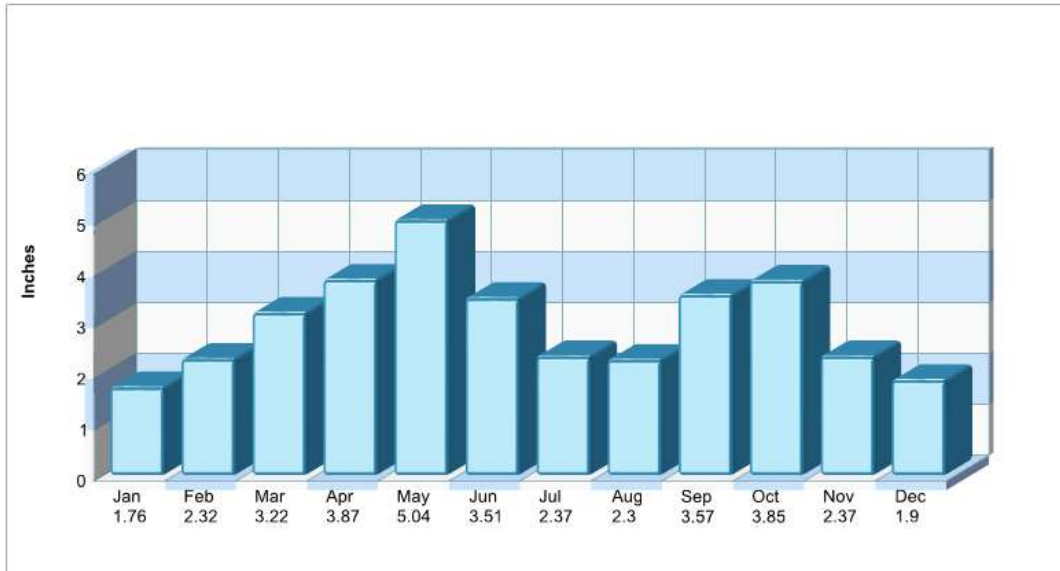

**Location: Dallas, TX
Home Sales Pricing Pattern**

Prepared by RE/MAX real estate

Climate Information

Dallas

Prepared by RE/MAX real estate

Average Precipitation Measured at DALLAS AIRPORT (elevation: 440ft.)