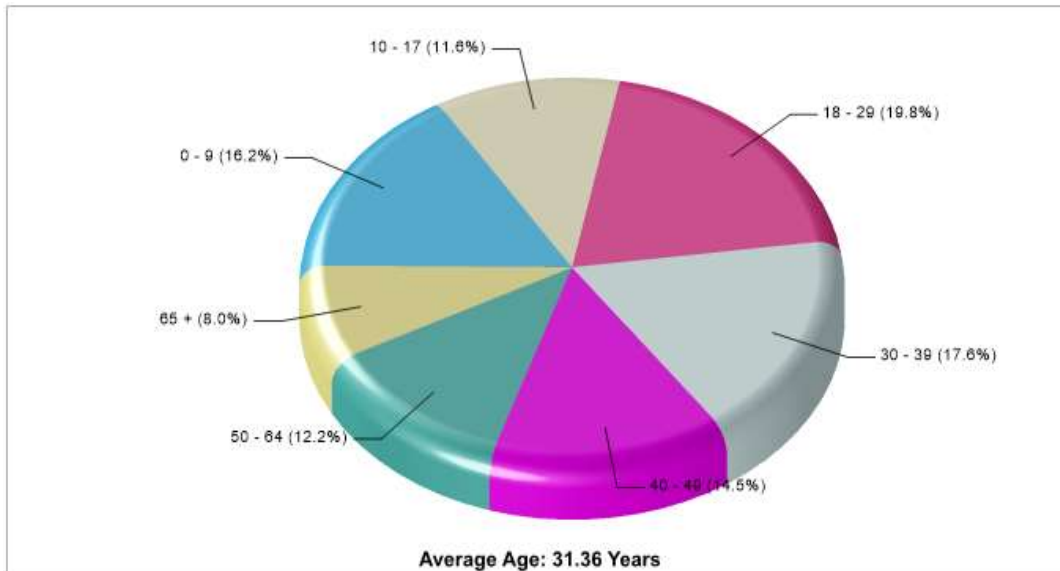

Phone: 2144213839

Distance from Subject: 1.26 miles

Prepared by RE/MAX real estate

County Facts

Dallas

Prepared by RE/MAX real estate

Location: Dallas, TX County Income

Location: Dallas, TX County Age Breakdown