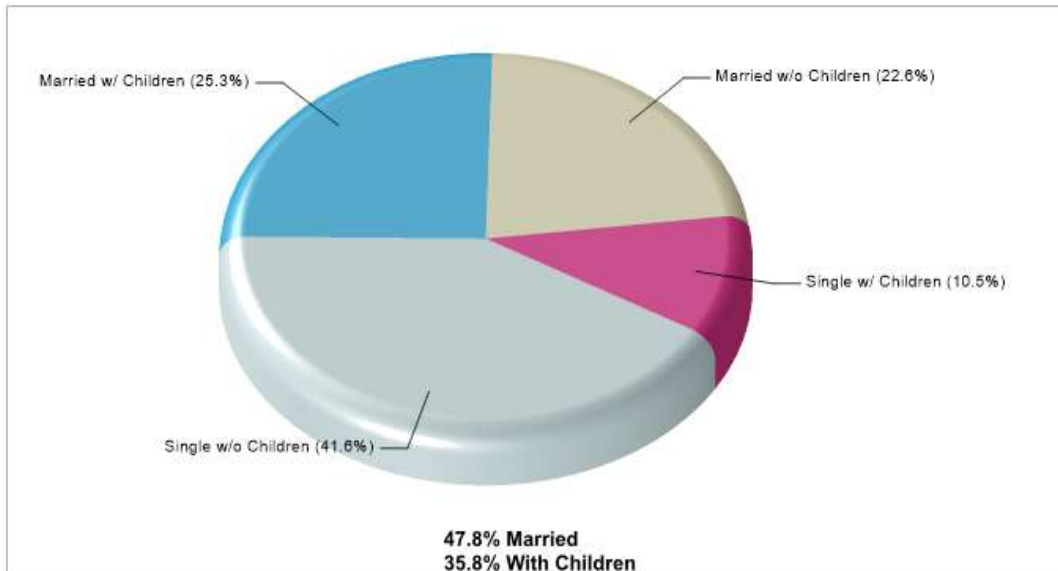

Location: Dallas, TX County Household Characteristics

Prepared by RE/MAX real estate