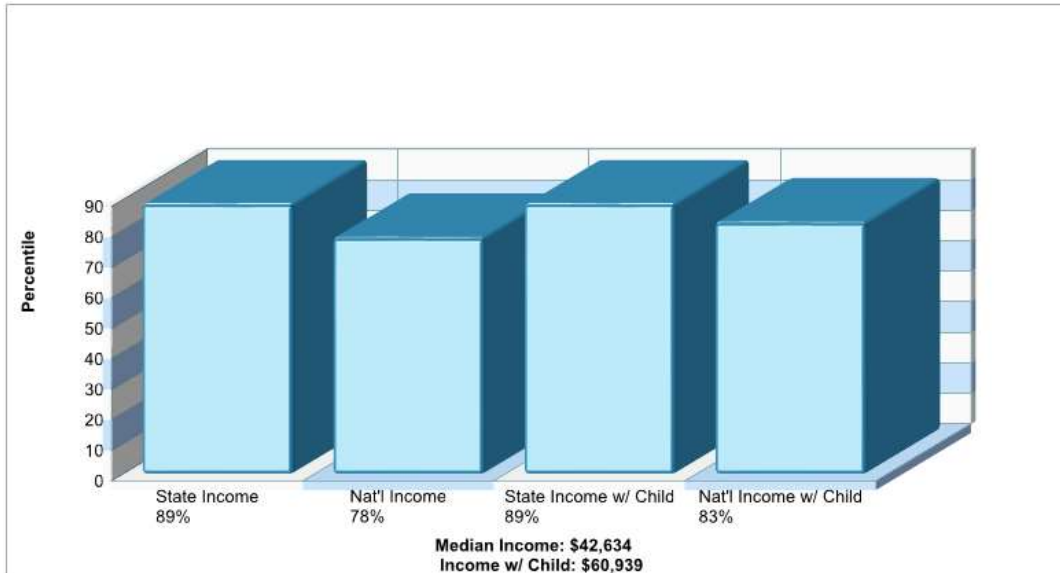

Phone: 2144213839

Distance from Subject: 1.26 miles

Prepared by RE/MAX real estate

County Facts

Dallas

Prepared by RE/MAX real estate

Location: Dallas, TX County Income

Location: Dallas, TX County Age Breakdown