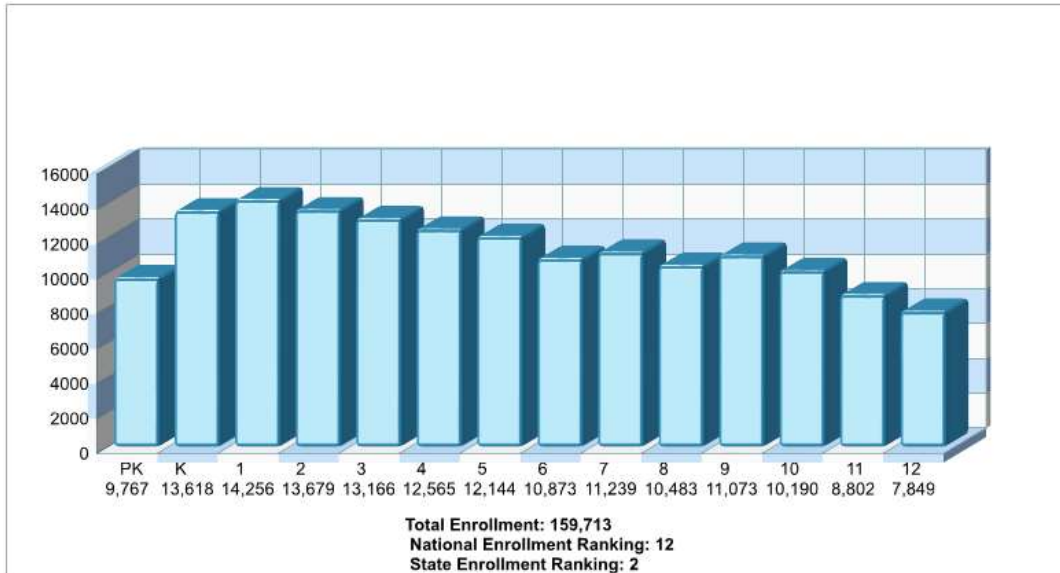

Location: Dallas, TX City/Area Age Breakdown

Prepared by RE/MAX real estate

**Location: Dallas, TX
City/Area Adult Education Level**

**Location: Dallas, TX
City/Area Employment**

Prepared by RE/MAX real estate

School Information

Dallas

Prepared by RE/MAX real estate

Location: Dallas, TX Student Enrollment By Grade

Location: Dallas, TX High School Statistics

Prepared by RE/MAX real estate

Location: Dallas, TX School Expenditures