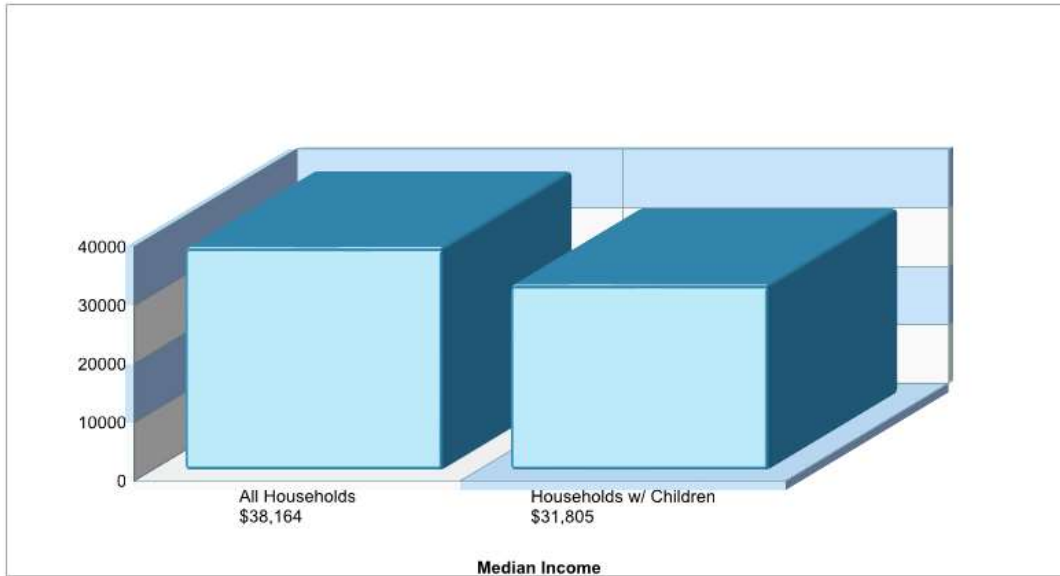

Location: Dallas, TX Household Income