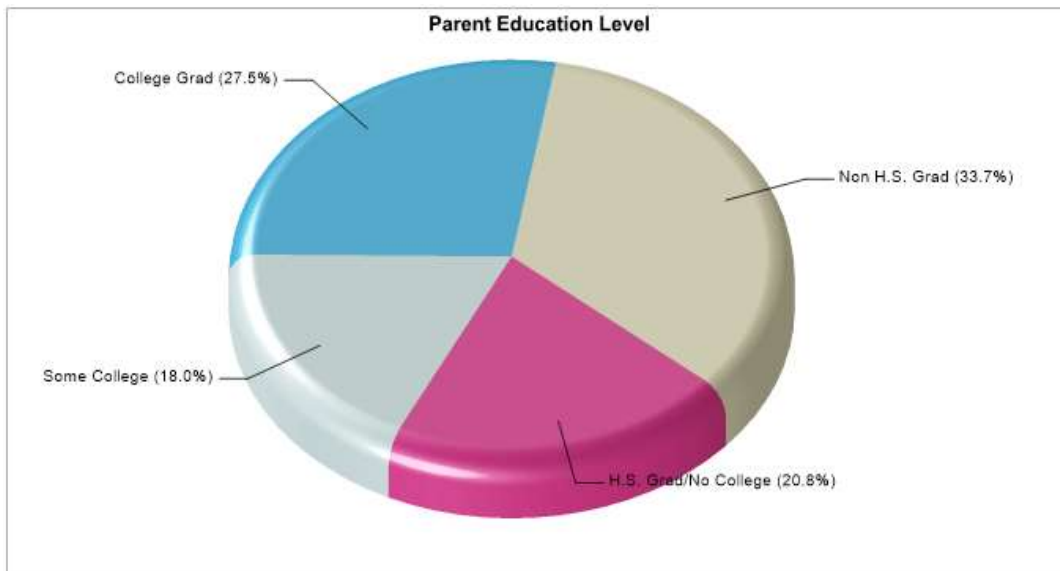

Location: Dallas, TX Parent Education Level

Prepared by RE/MAX real estate