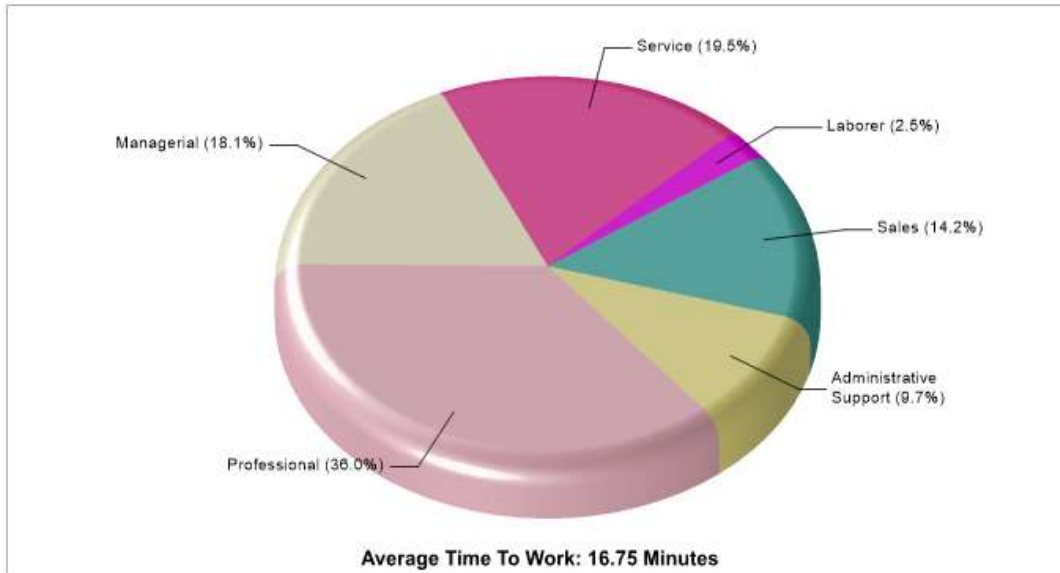

Location: Fort Worth, TX Neighborhood Employment

Prepared by RE/MAX real estate