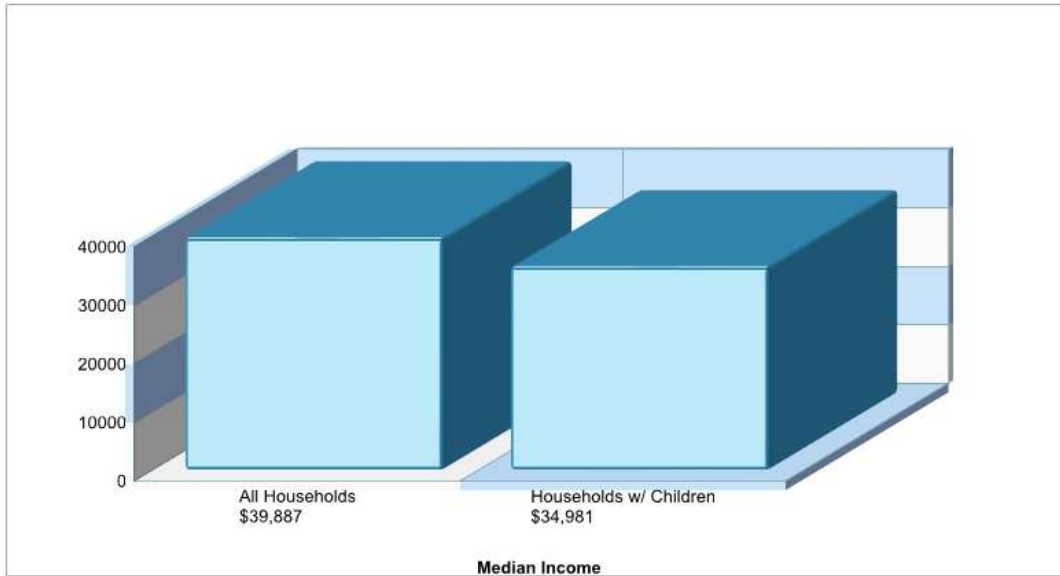

Location: Fort Worth, TX Household Income