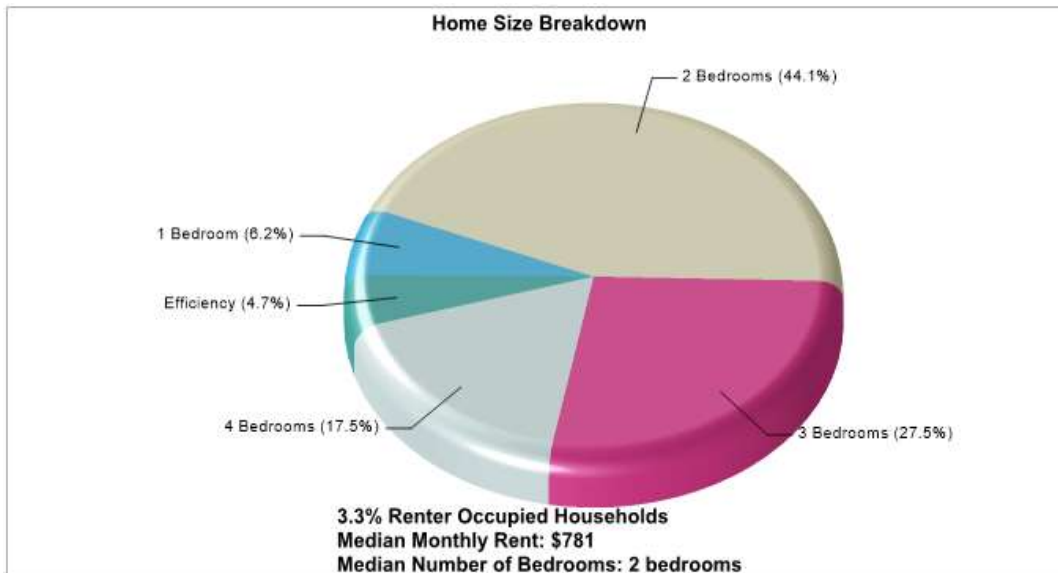

Location: Southlake, TX City/Area Rental

Prepared by RE/MAX real estate