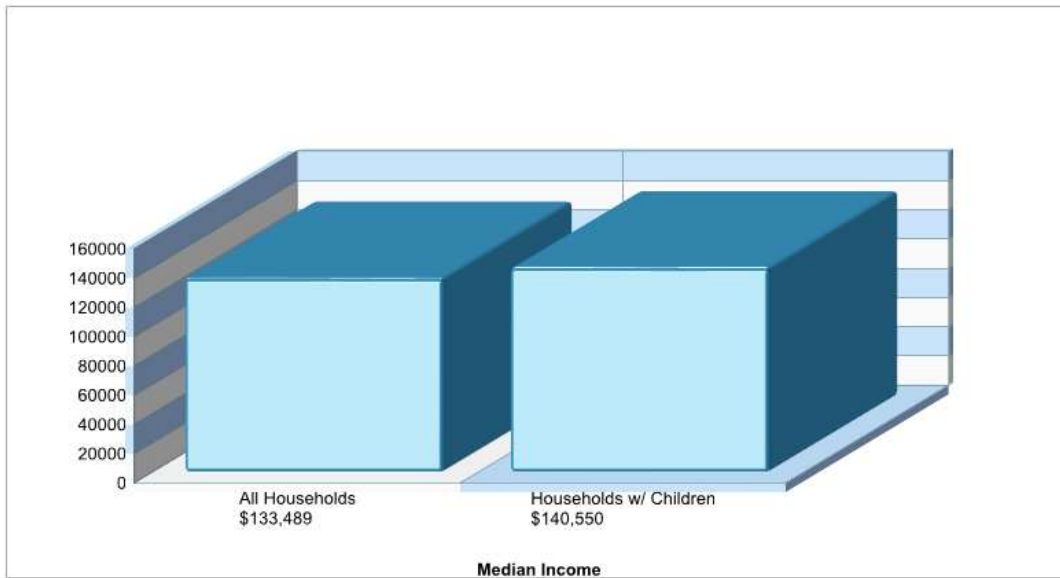

Location: Southlake, TX Household Income