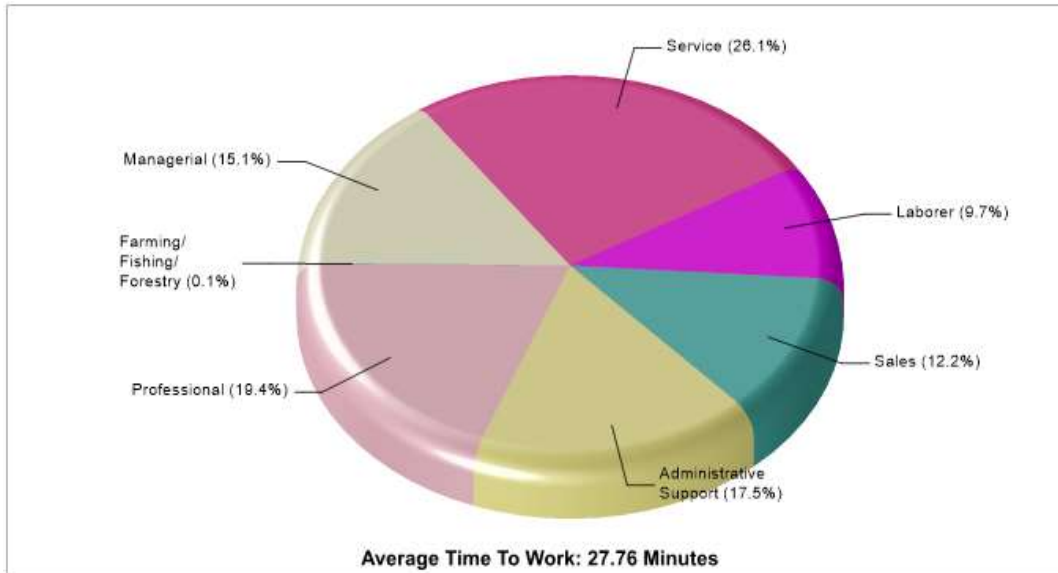

Location: Southlake, TX County Employment

Prepared by RE/MAX real estate