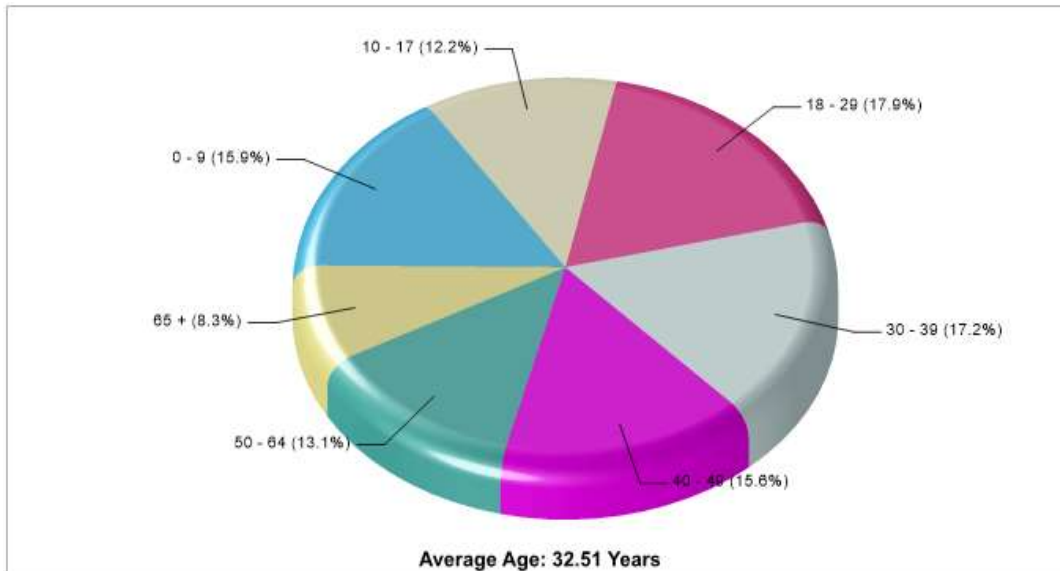

Location: Southlake, TX County Age Breakdown

Prepared by RE/MAX real estate