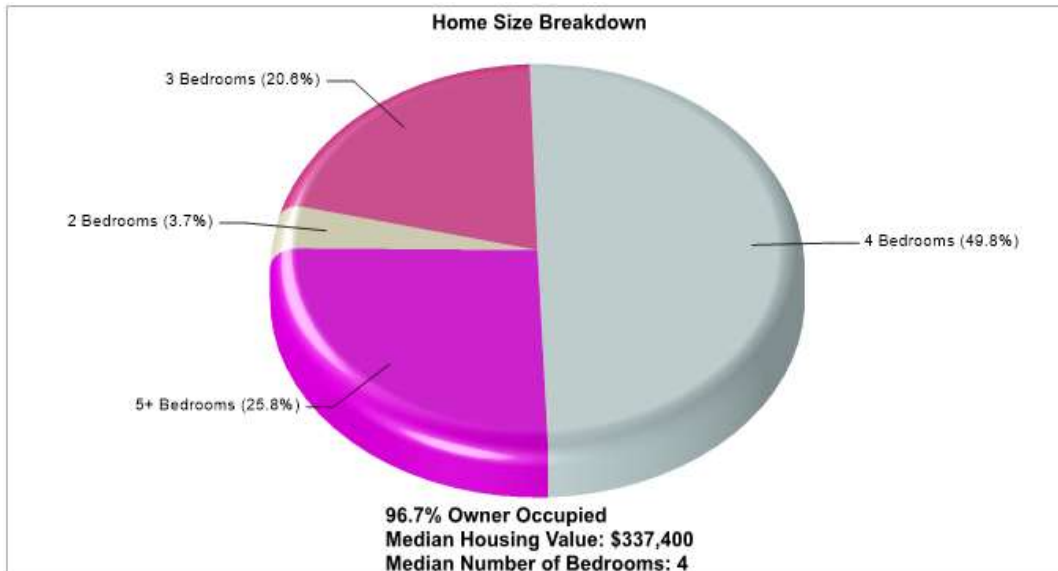

Gender: Coed

Student/Teacher Ratio: 11.5 to 1

Prepared by RE/MAX real estate

Housing Information

Southlake

Prepared by RE/MAX real estate

Location: Southlake, TX City/Area Housing Characteristics

Location: Southlake, TX City/Area Home Ownership