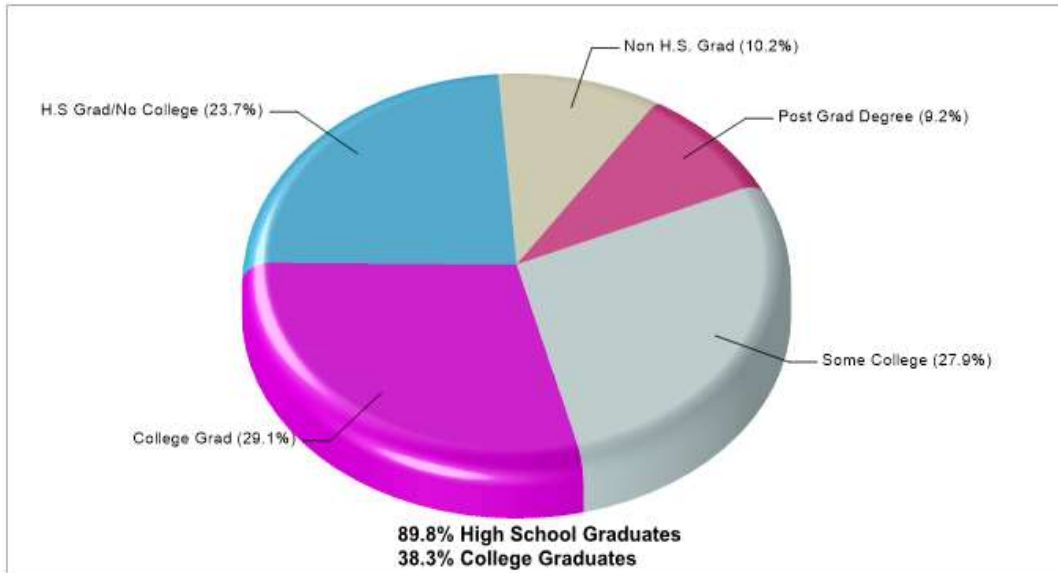

Location: Southlake, TX County Adult Education Level