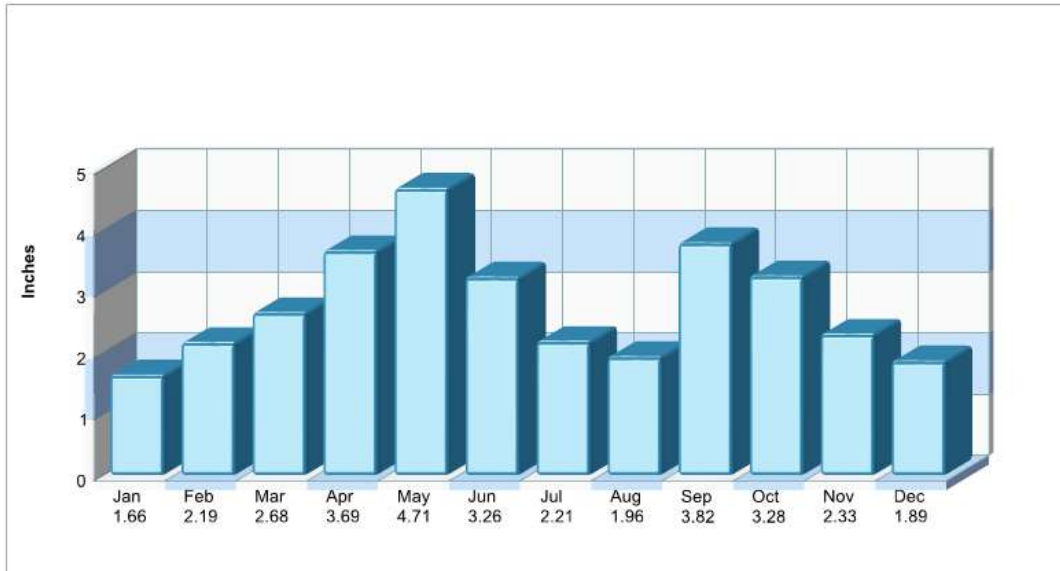

Southlake

Prepared by RE/MAX real estate

Average Precipitation Measured at GRAPEVINE DAM (elevation: 585ft.)

Temperature Measured at GRAPEVINE DAM (elevation: 585ft.)

Prepared by RE/MAX real estate

Houses of Worship