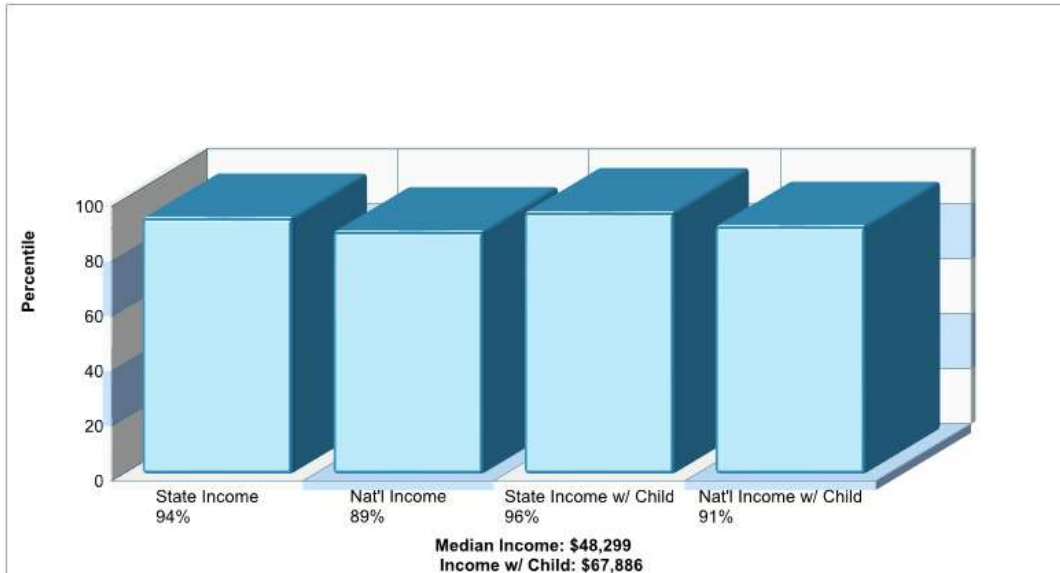

Location: Southlake, TX County Income