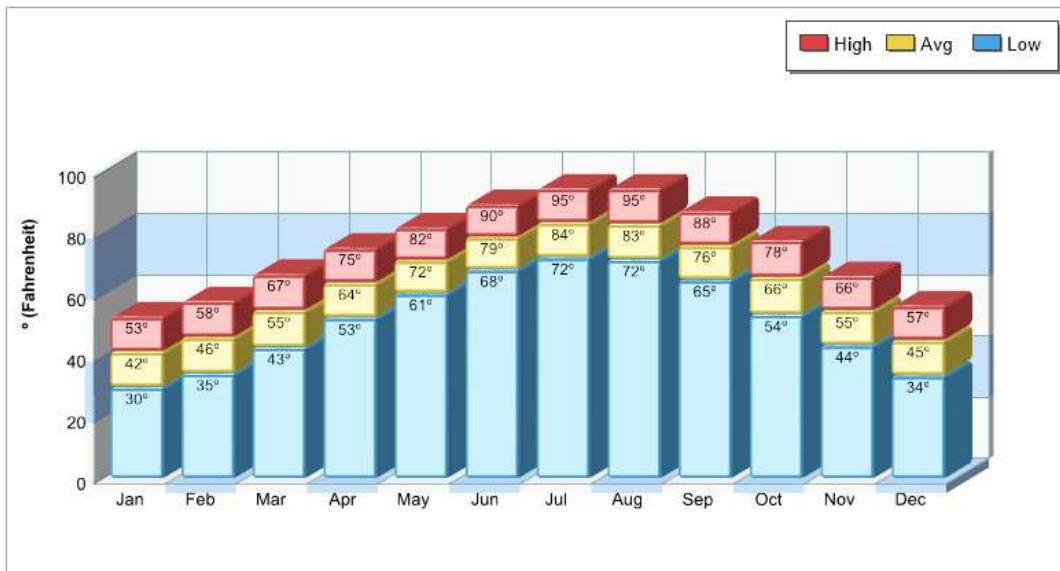

Southlake

Prepared by RE/MAX real estate

Average Precipitation Measured at GRAPEVINE DAM (elevation: 585ft.)

Temperature Measured at GRAPEVINE DAM (elevation: 585ft.)

Prepared by RE/MAX real estate

Houses of Worship