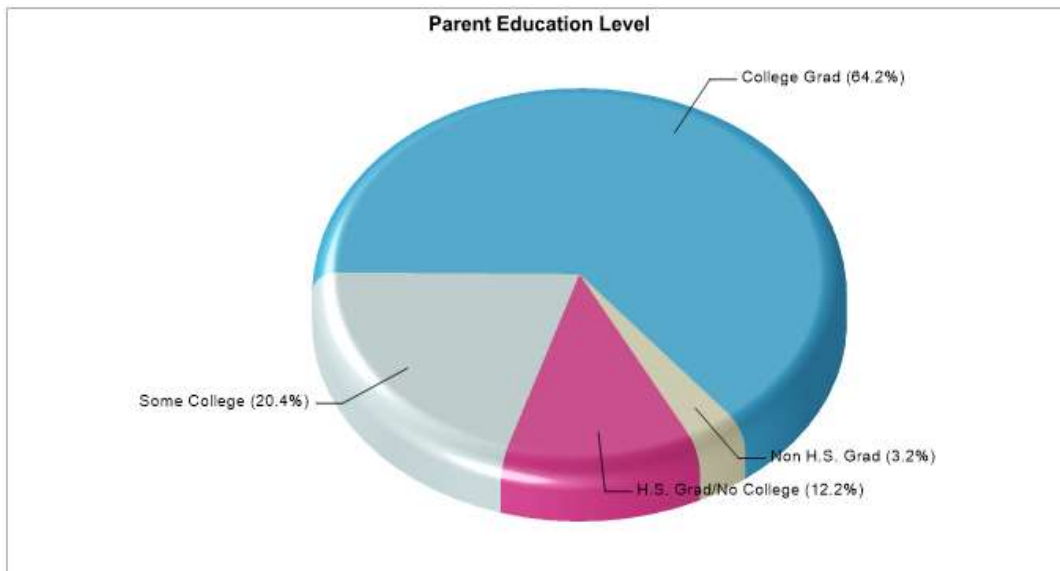

Location: Southlake, TX Parent Education Level

Prepared by RE/MAX real estate