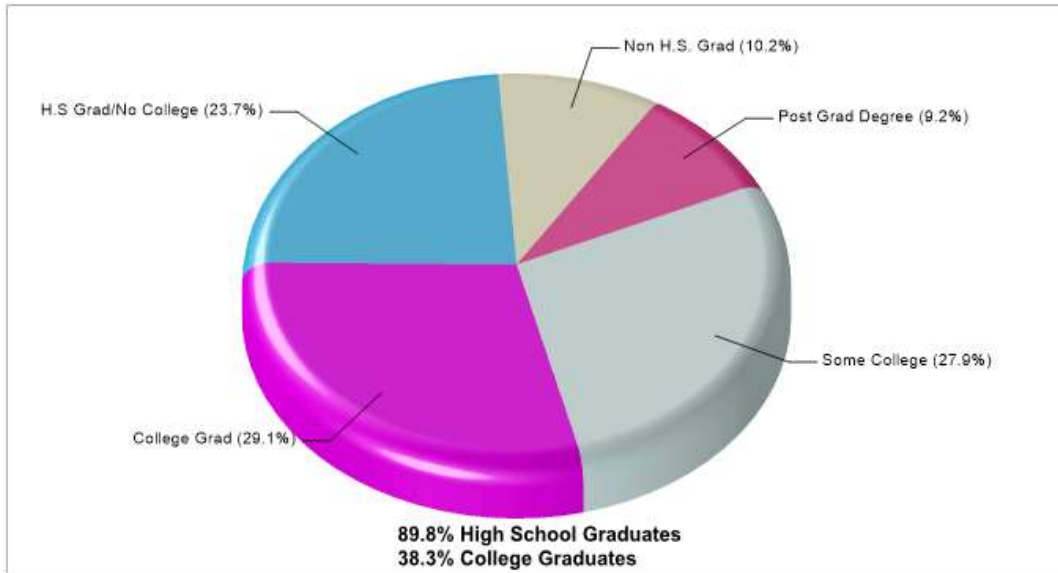

Location: Bedford, TX County Adult Education Level