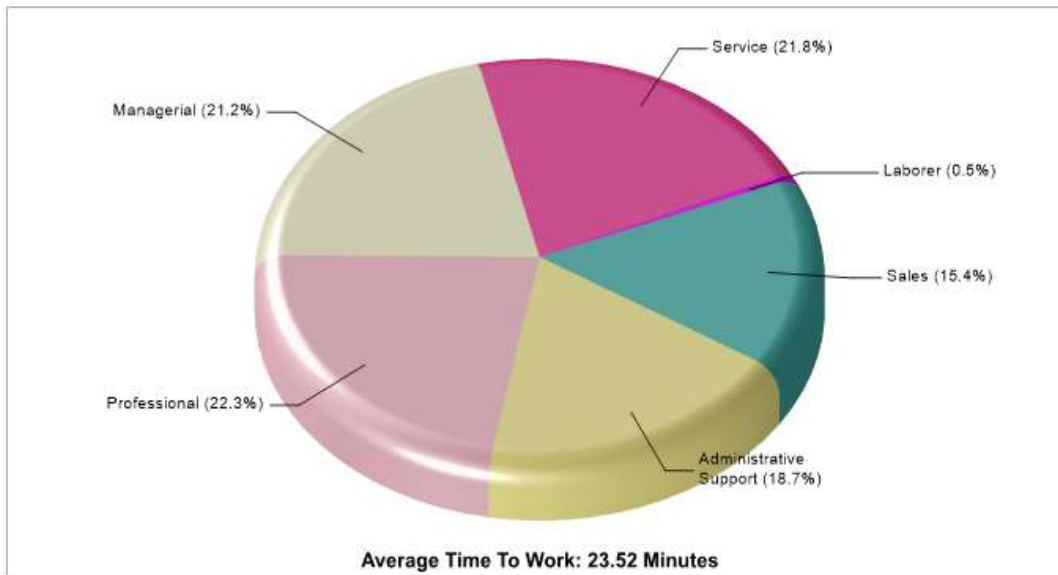

Location: Bedford, TX Neighborhood Adult Education Level

Location: Bedford, TX Neighborhood Household Characteristics

Prepared by RE/MAX real estate

Location: Bedford, TX Neighborhood Employment

Prepared by RE/MAX real estate

Location: Bedford, TX City/Area Age Breakdown

Prepared by RE/MAX real estate

**Location: Bedford, TX
City/Area Adult Education Level**

**Location: Bedford, TX
City/Area Employment**

Prepared by RE/MAX real estate