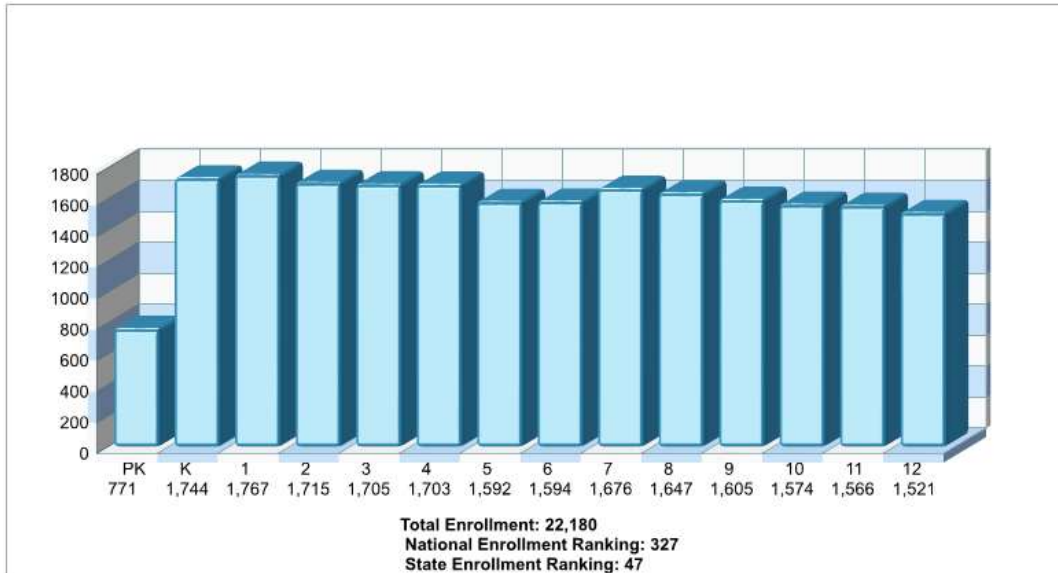

Location: Bedford, TX City/Area Age Breakdown

Prepared by RE/MAX real estate

**Location: Bedford, TX
City/Area Adult Education Level**

**Location: Bedford, TX
City/Area Employment**

Prepared by RE/MAX real estate

School Information

Bedford

Prepared by RE/MAX real estate

Location: Bedford, TX Student Enrollment By Grade

Location: Bedford, TX High School Statistics

Prepared by RE/MAX real estate

Location: Bedford, TX School Expenditures