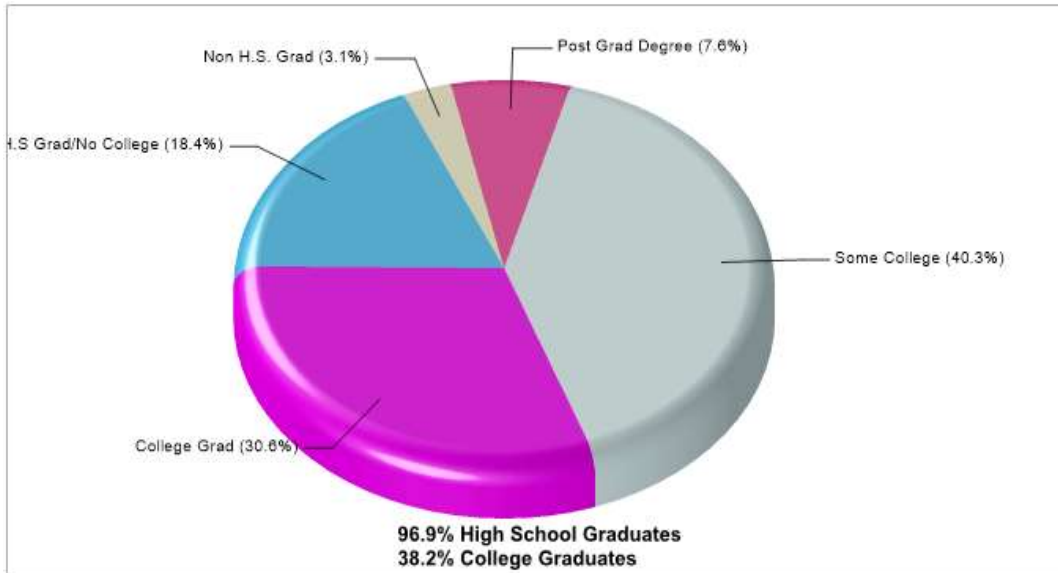

Bedford

Prepared by RE/MAX real estate

Neighborhood Facts

Bedford

Prepared by RE/MAX real estate

Location: Bedford, TX Neighborhood Income

Location: Bedford, TX Neighborhood Age Breakdown

Prepared by RE/MAX real estate

Location: Bedford, TX Neighborhood Adult Education Level

Location: Bedford, TX Neighborhood Household Characteristics

Prepared by RE/MAX real estate

Location: Bedford, TX Neighborhood Employment

Prepared by RE/MAX real estate