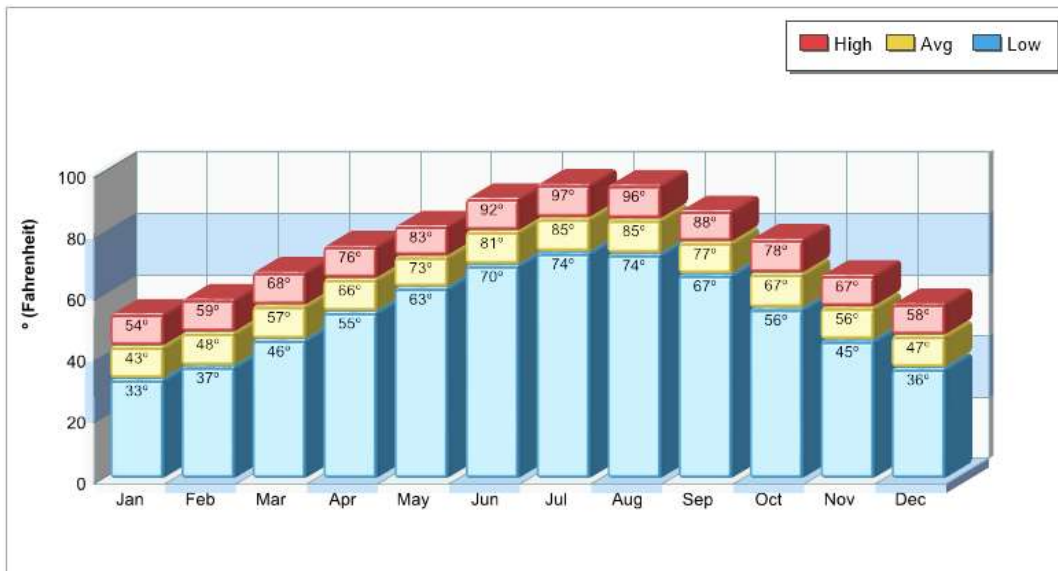

Temperature Measured at DAL-FTW REG AIRPORT (elevation: 551ft.)

Prepared by RE/MAX real estate