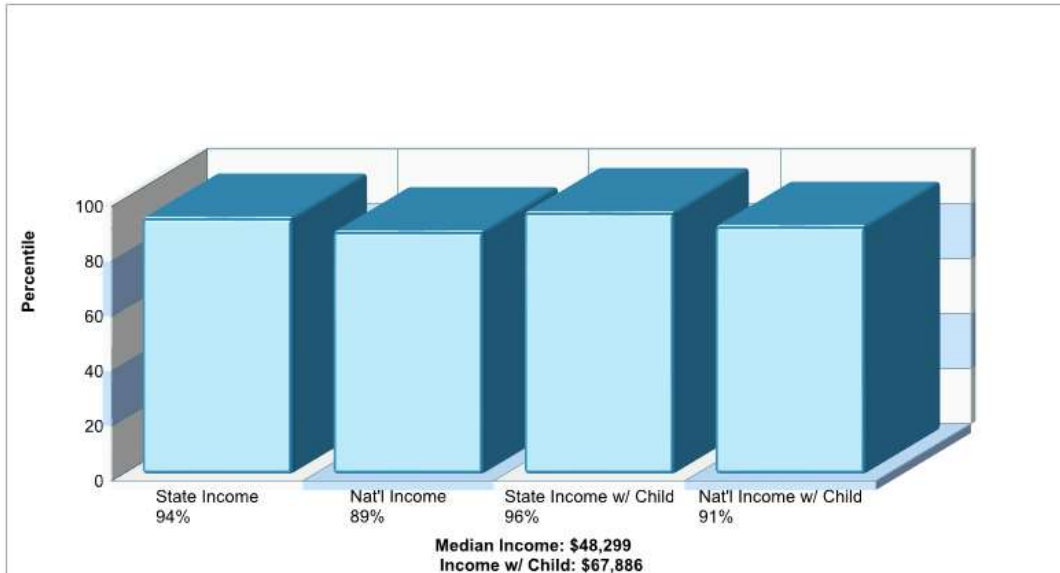

Location: Bedford, TX County Income