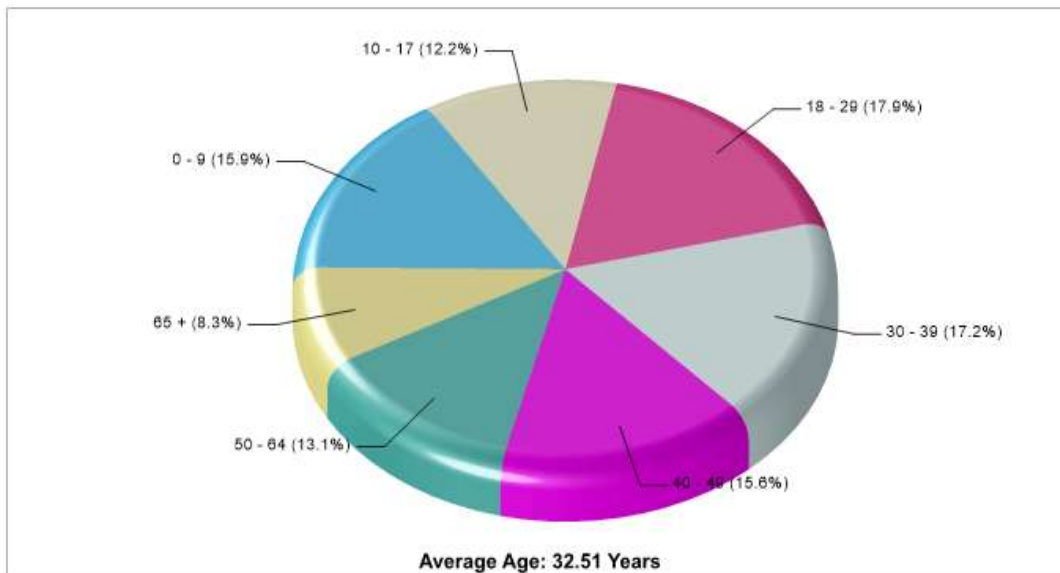

Location: Bedford, TX County Age Breakdown

Prepared by RE/MAX real estate