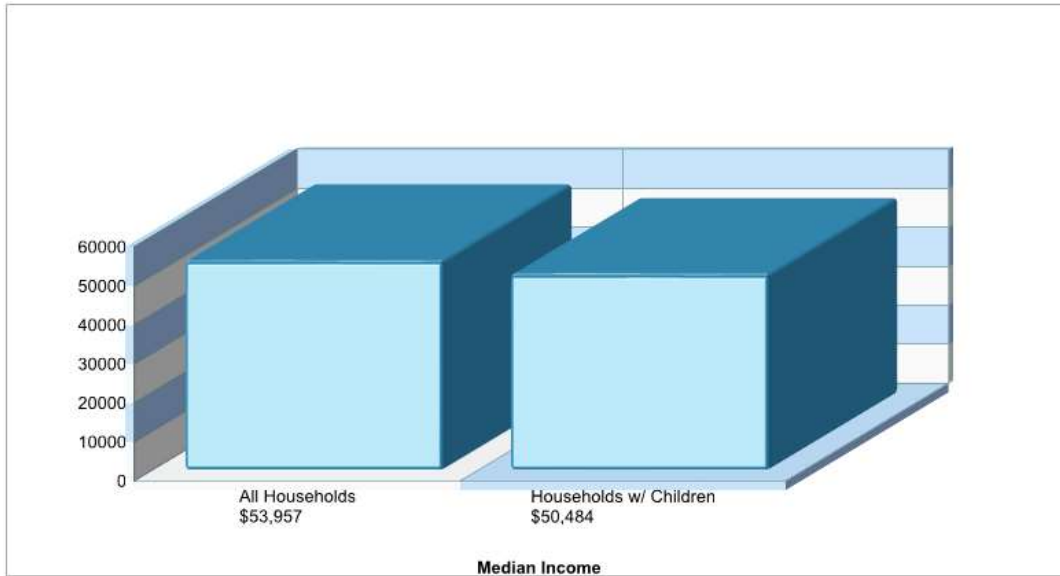

Location: Corinth, TX Household Income