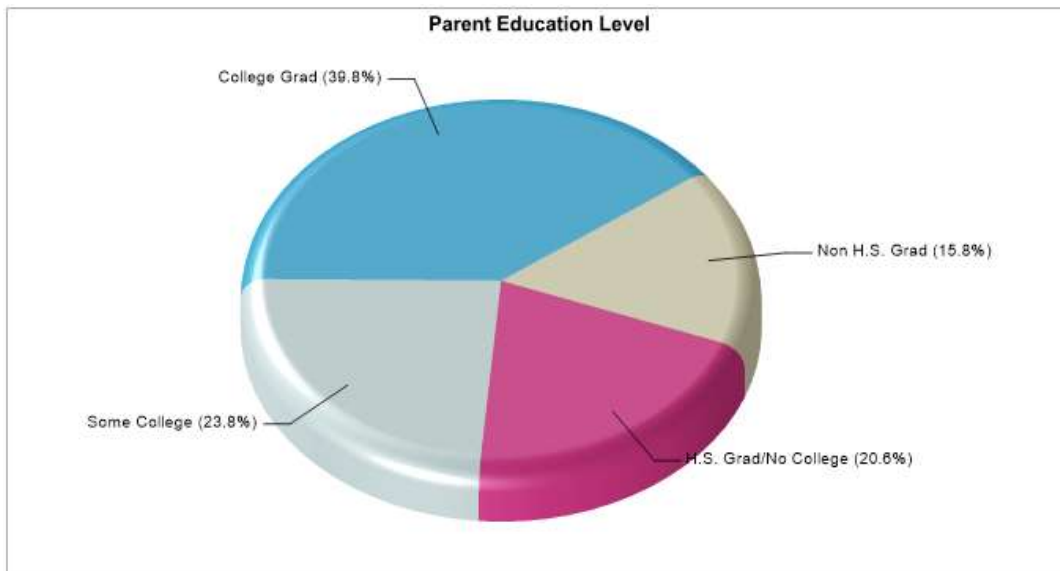

Location: Corinth, TX Parent Education Level

Prepared by RE/MAX real estate