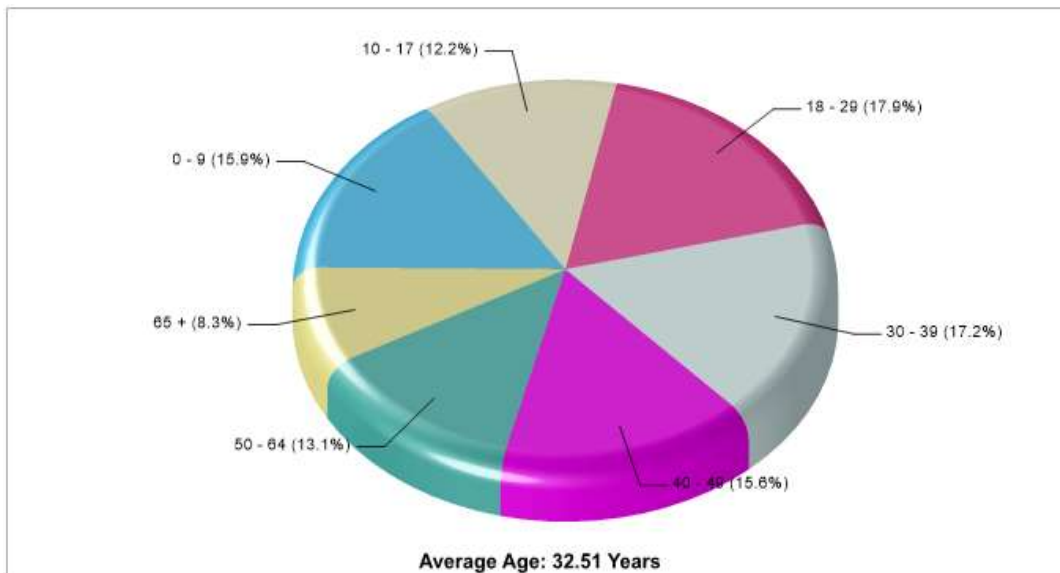

Phone: 8172820237

Distance from Subject: 0.91 miles

Prepared by RE/MAX real estate

County Facts

Hurst

Prepared by RE/MAX real estate

Location: Hurst, TX County Income

Location: Hurst, TX County Age Breakdown