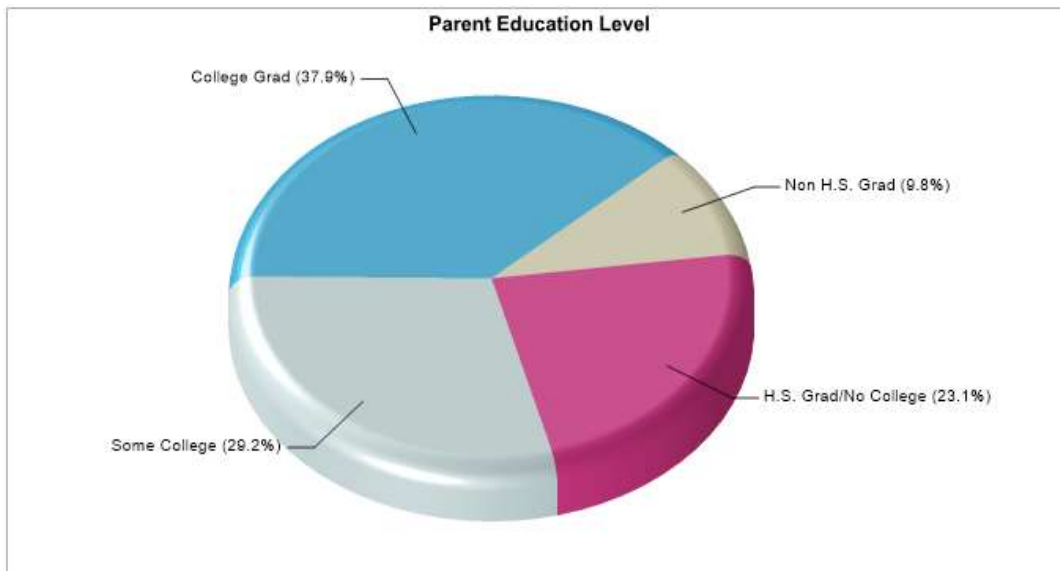

Location: Hurst, TX Parent Education Level

Prepared by RE/MAX real estate