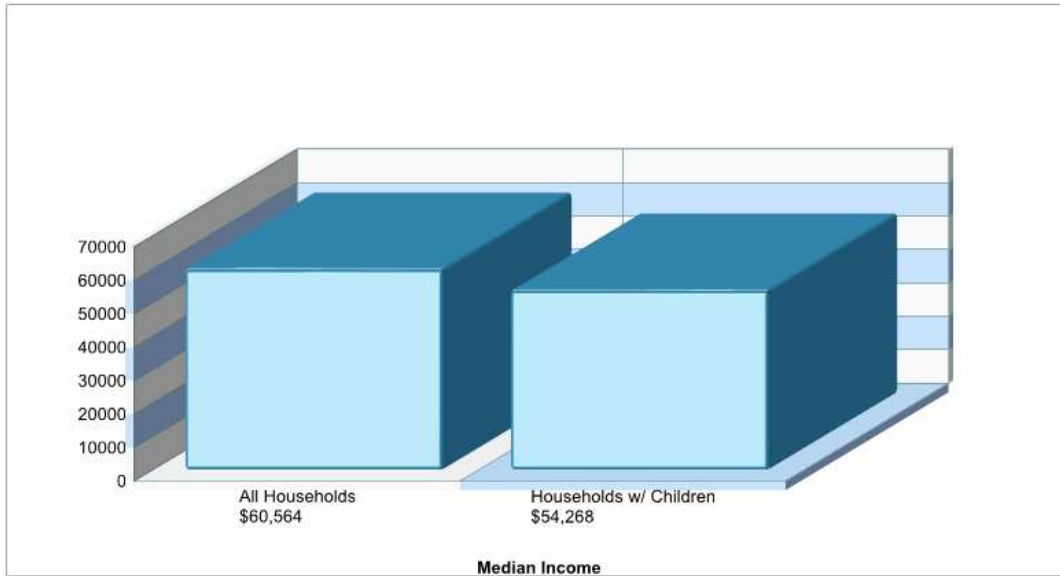

Location: Hurst, TX Household Income