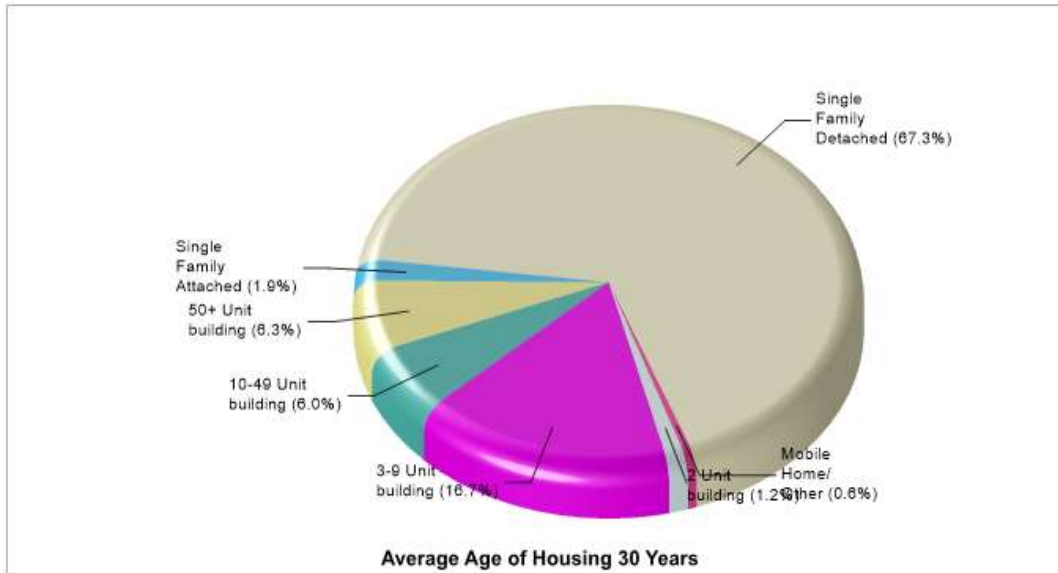

Student/Teacher Ratio: 3.4 to 1

Mascot: Cougars

Prepared by RE/MAX real estate

Housing Information

Hurst

Prepared by RE/MAX real estate

Location: Hurst, TX City/Area Housing Characteristics

Location: Hurst, TX City/Area Home Ownership