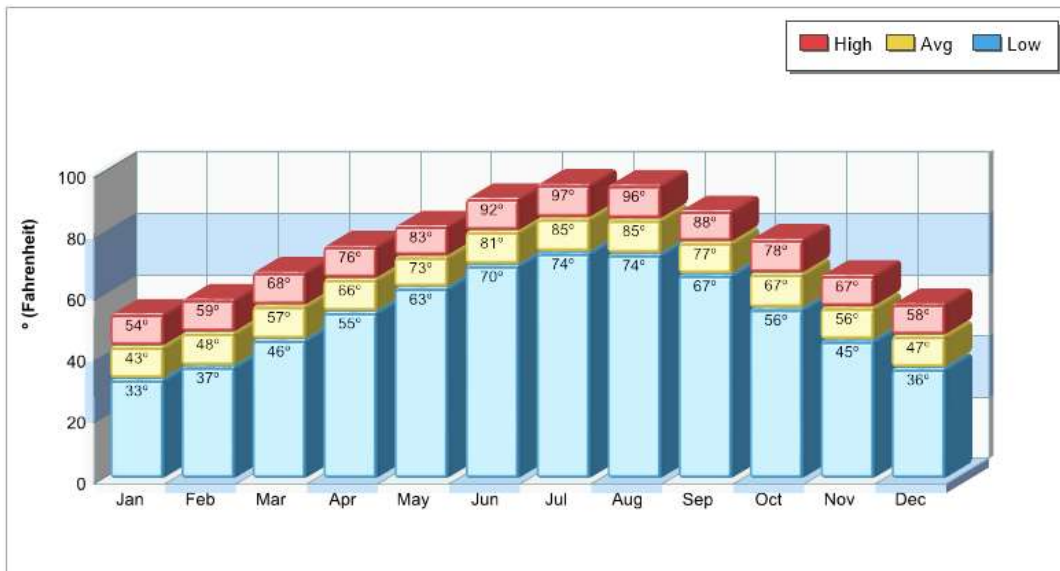

Hurst

Prepared by RE/MAX real estate

Average Precipitation Measured at DAL-FTW REG AIRPORT (elevation: 551ft.)

Temperature Measured at DAL-FTW REG AIRPORT (elevation: 551ft.)

Prepared by RE/MAX real estate