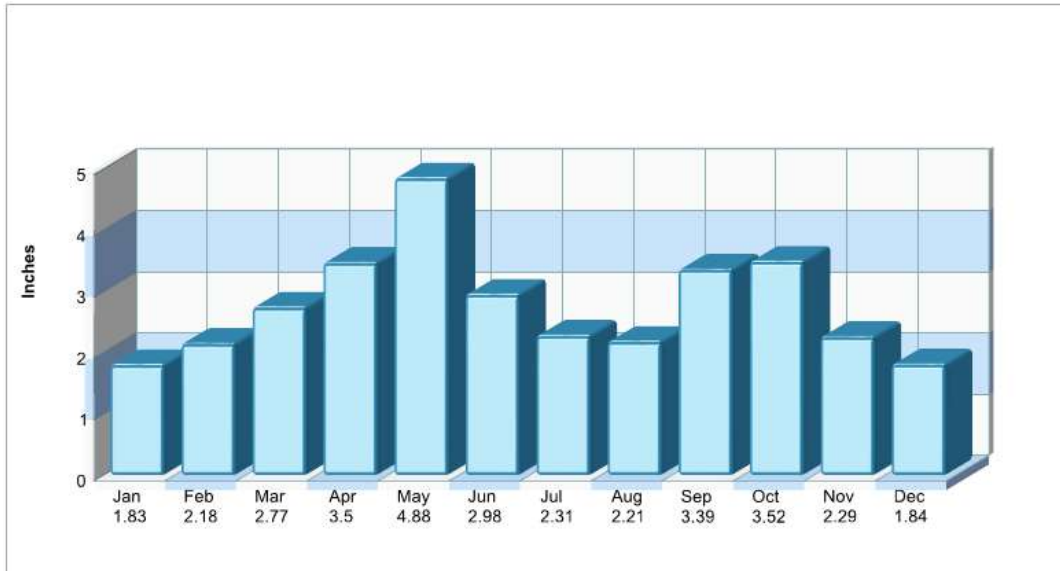

Average Precipitation Measured at DAL-FTW REG AIRPORT (elevation: 551ft.)