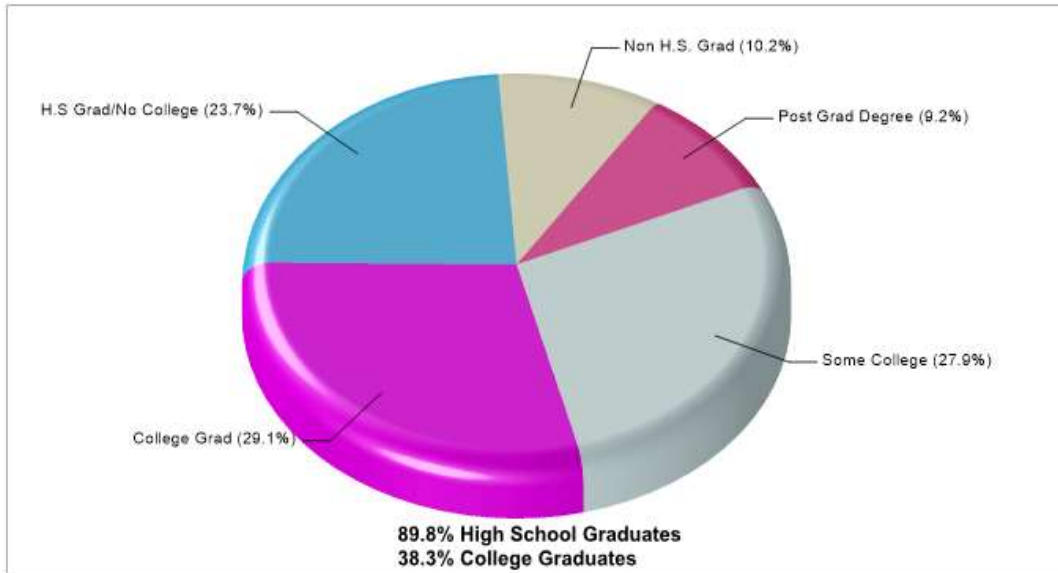

Location: Hurst, TX County Adult Education Level