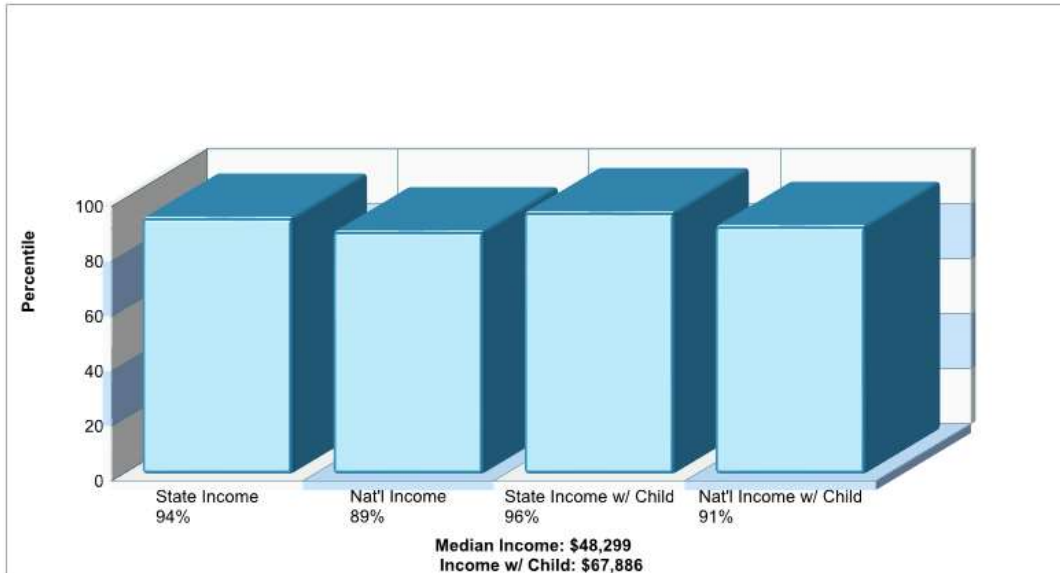

Phone: 8172820237

Distance from Subject: 0.91 miles

Prepared by RE/MAX real estate

County Facts

Hurst

Prepared by RE/MAX real estate

Location: Hurst, TX County Income

Location: Hurst, TX County Age Breakdown