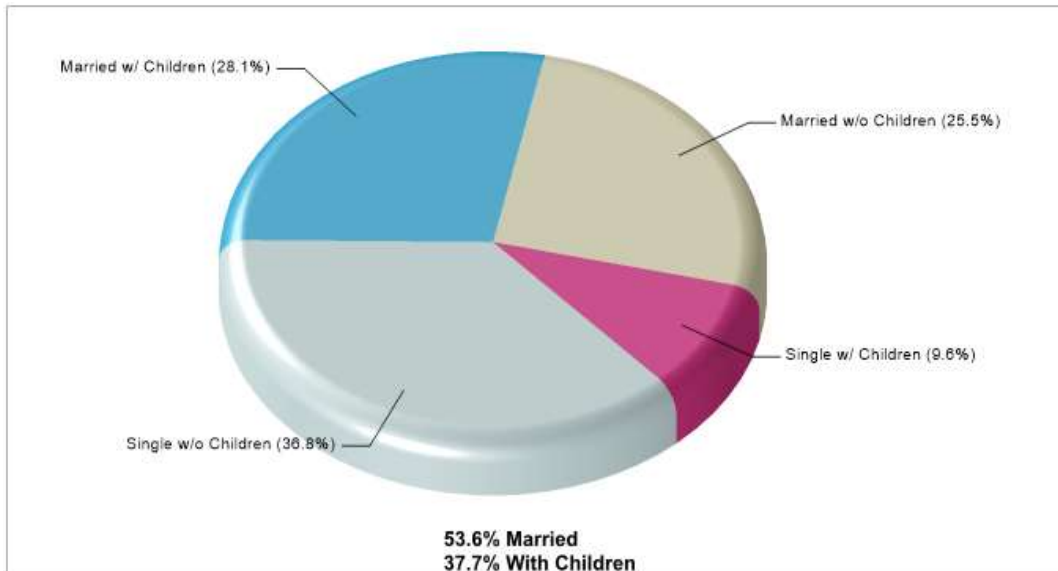

Location: Hurst, TX County Household Characteristics

Prepared by RE/MAX real estate