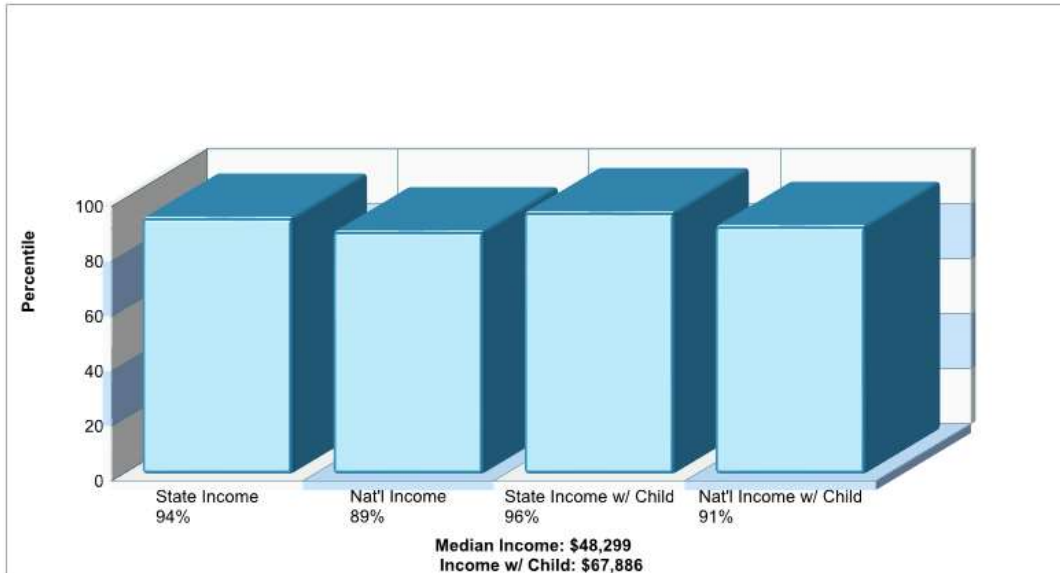

Location: Benbrook, TX County Income