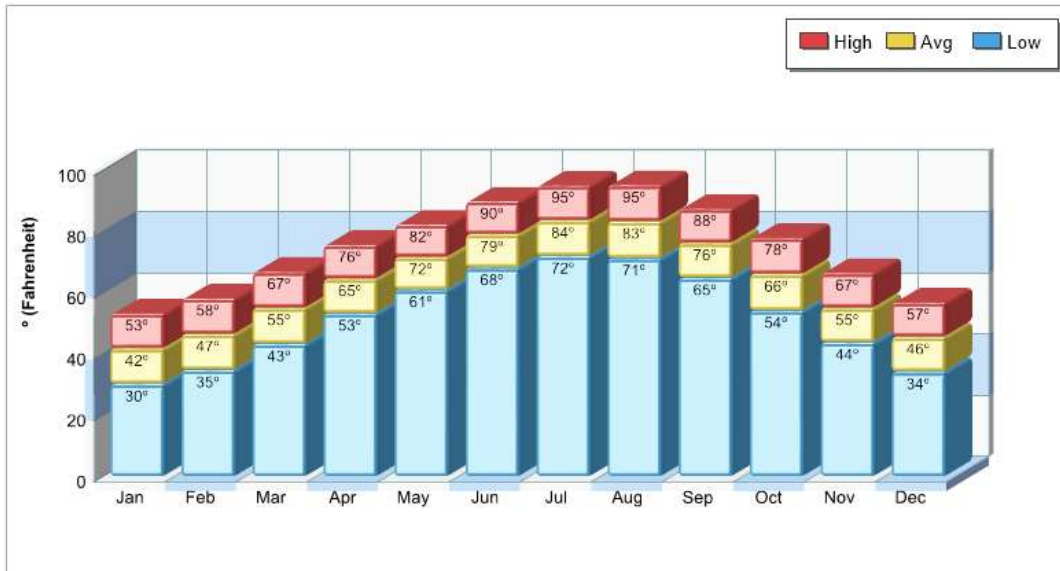

Prepared by RE/MAX real estate

Climate Information

Benbrook

Prepared by RE/MAX real estate

Average Precipitation Measured at BENBROOK DAM (elevation: 790ft.)

Temperature Measured at BENBROOK DAM (elevation: 790ft.)