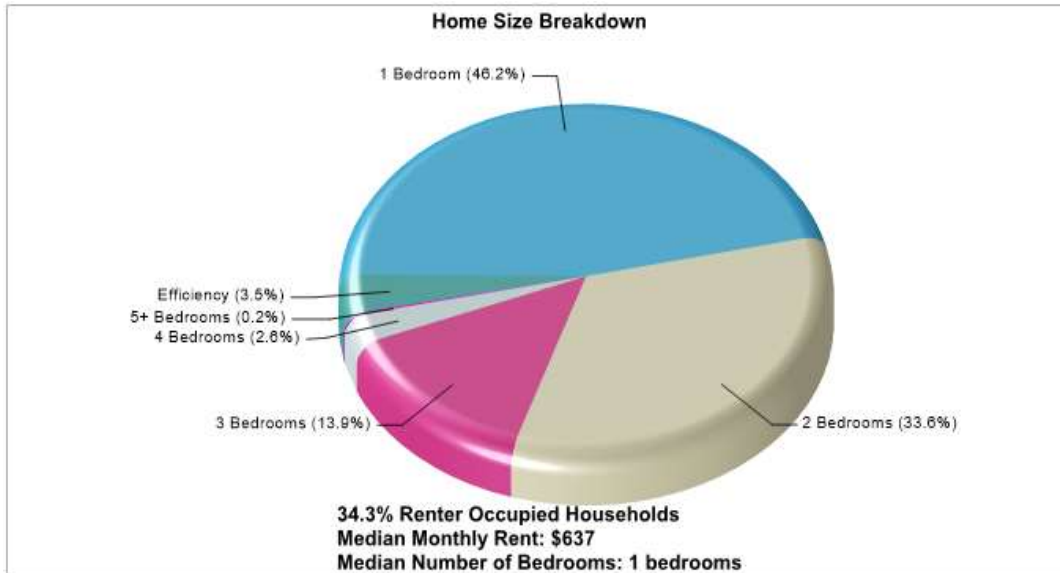

Location: Benbrook, TX City/Area Rental

Prepared by RE/MAX real estate