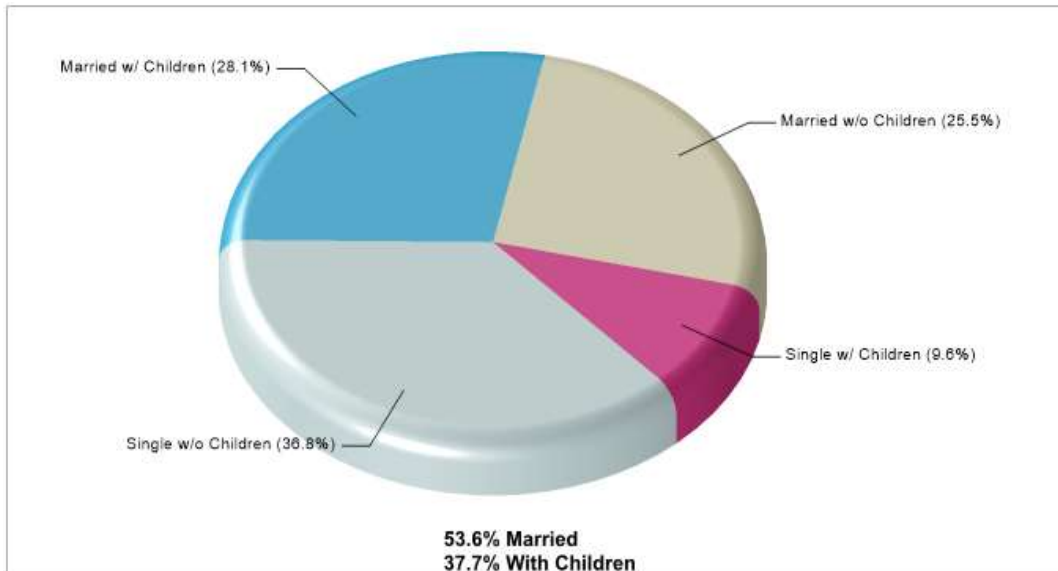

Location: Benbrook, TX County Household Characteristics

Prepared by RE/MAX real estate