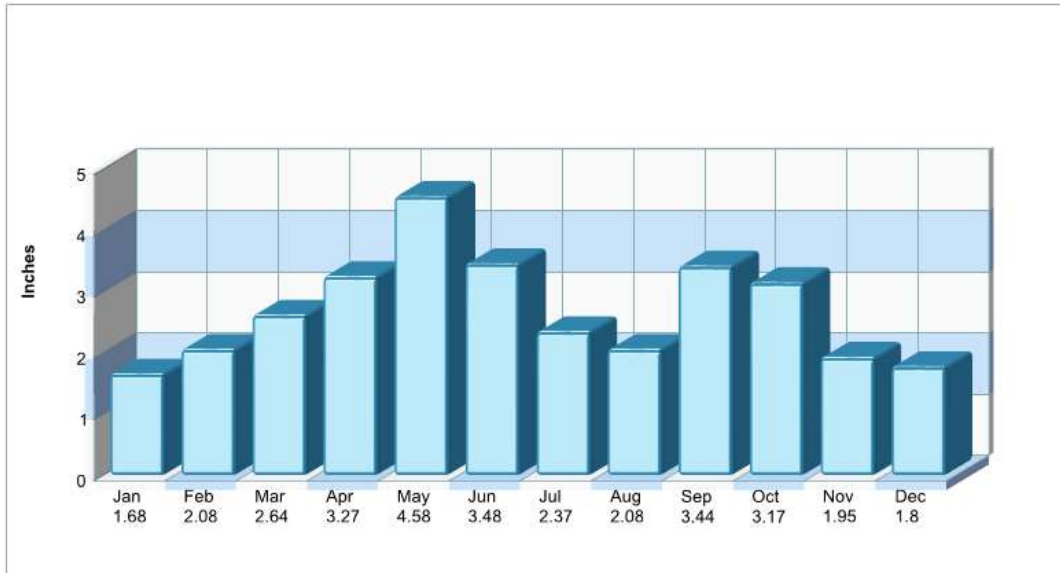

Prepared by RE/MAX real estate

Climate Information

Benbrook

Prepared by RE/MAX real estate

Average Precipitation Measured at BENBROOK DAM (elevation: 790ft.)

Temperature Measured at BENBROOK DAM (elevation: 790ft.)