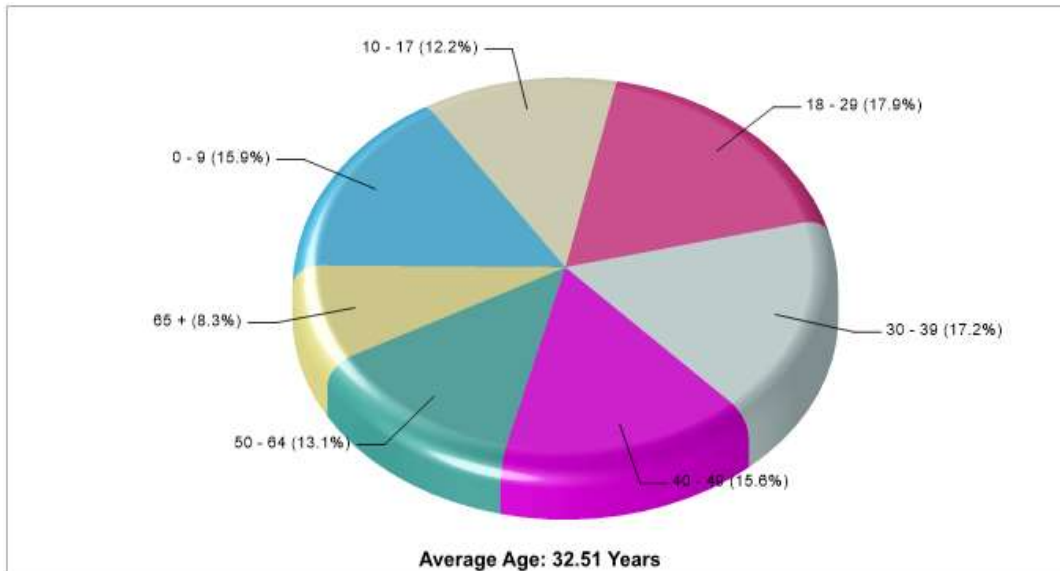

Location: Benbrook, TX County Age Breakdown

Prepared by RE/MAX real estate