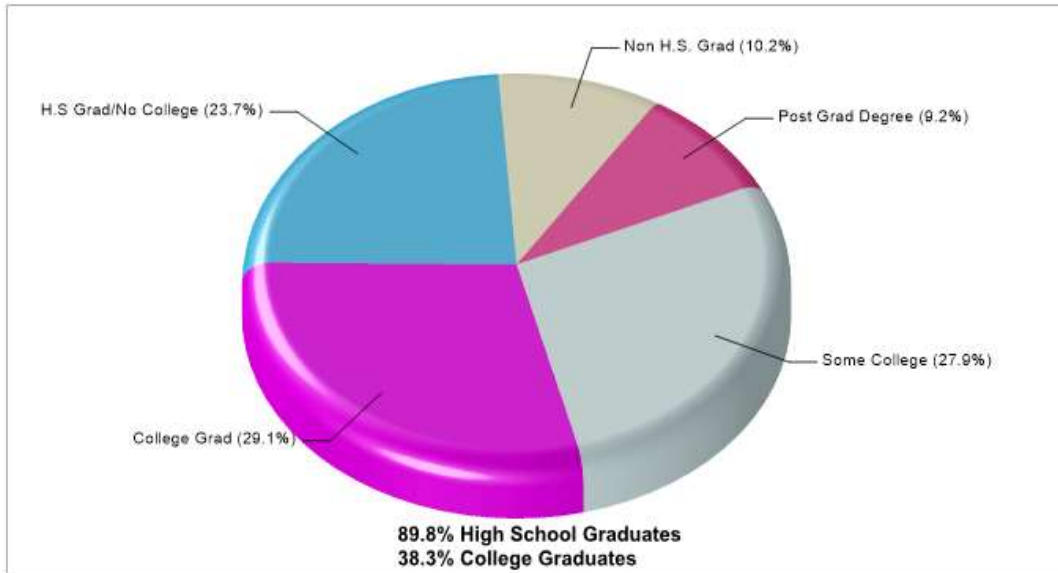

Location: Benbrook, TX County Adult Education Level