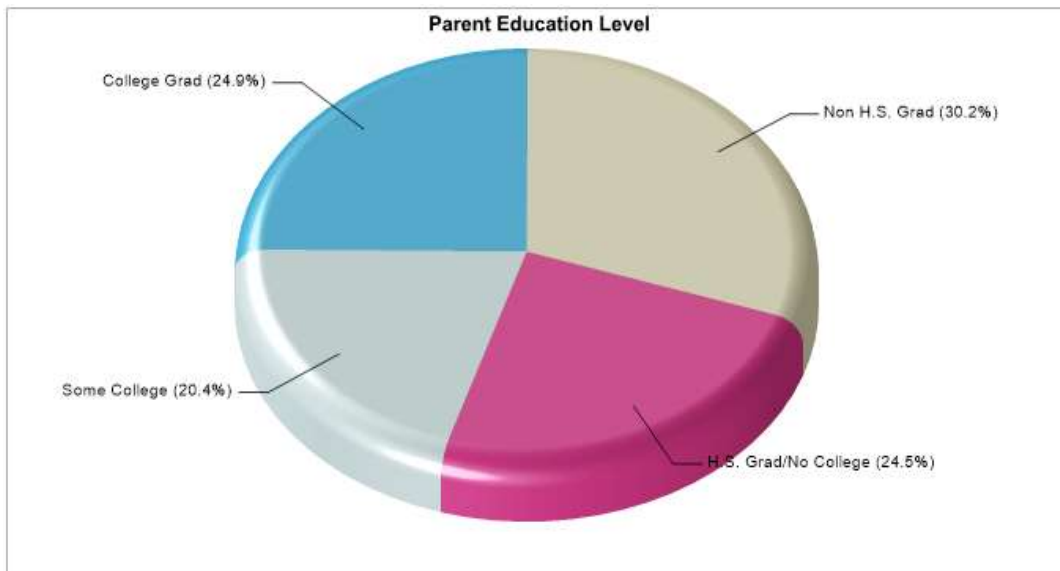

Location: Benbrook, TX Parent Education Level

Prepared by RE/MAX real estate