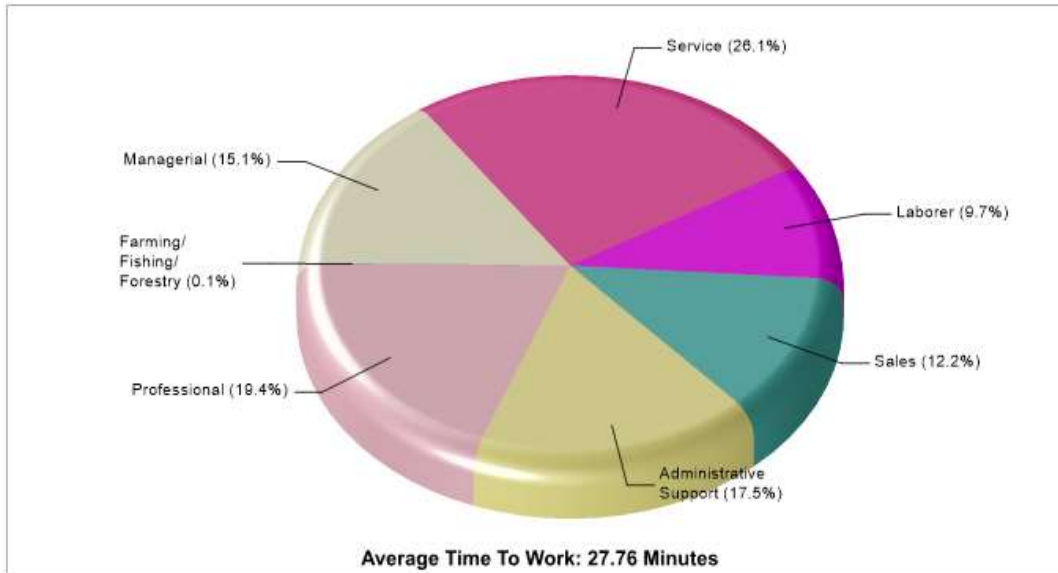

Location: Benbrook, TX County Employment

Prepared by RE/MAX real estate