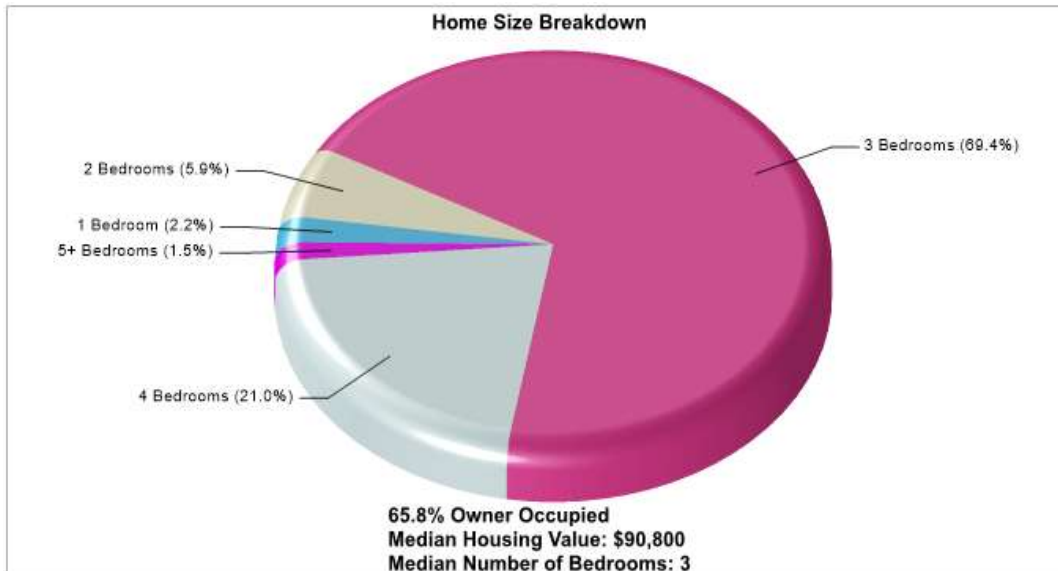

Location: Benbrook, TX City/Area Home Ownership

Prepared by RE/MAX real estate