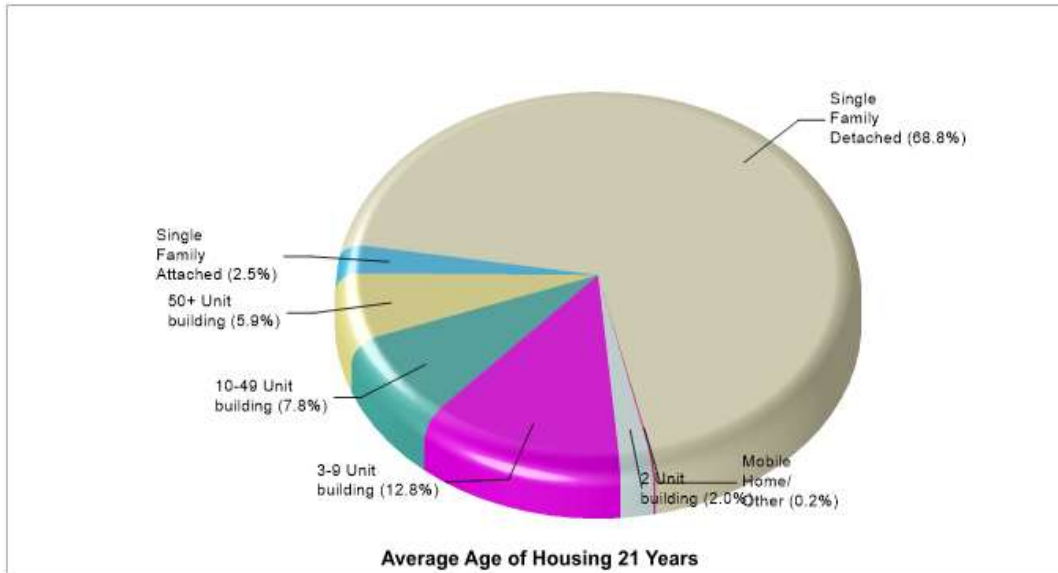

Gender: Coed

Student/Teacher Ratio: 6.9 to 1

Mascot: Owls

Prepared by RE/MAX real estate

Housing Information

Benbrook

Prepared by RE/MAX real estate

Location: Benbrook, TX City/Area Housing Characteristics