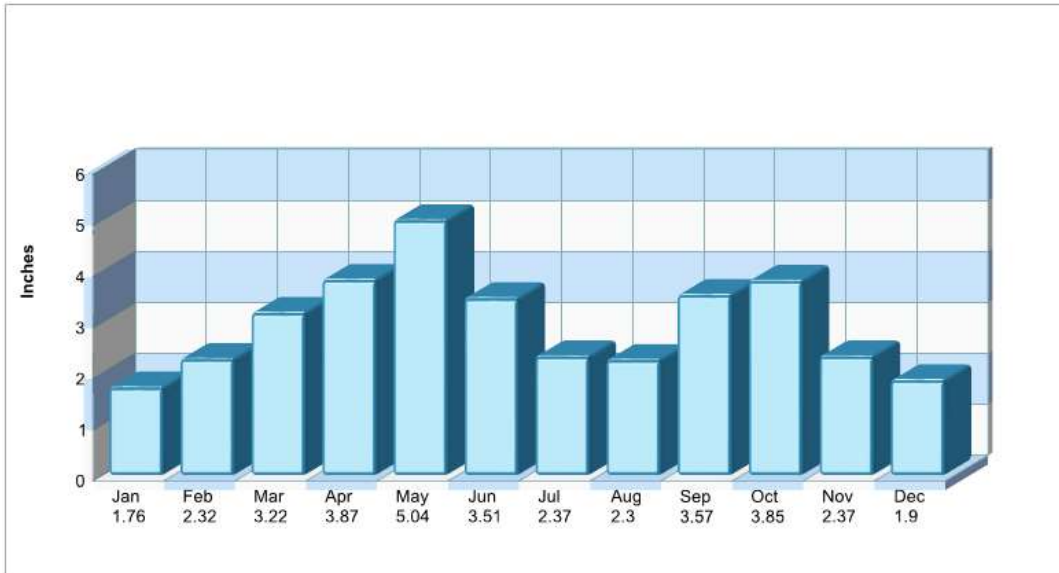

Prepared by RE/MAX real estate

Location: Highland Park, Texas City/Area Rental

Prepared by RE/MAX real estate

Climate Information

Texas

Prepared by RE/MAX real estate

Average Precipitation Measured at DALLAS AIRPORT (elevation: 440ft.)