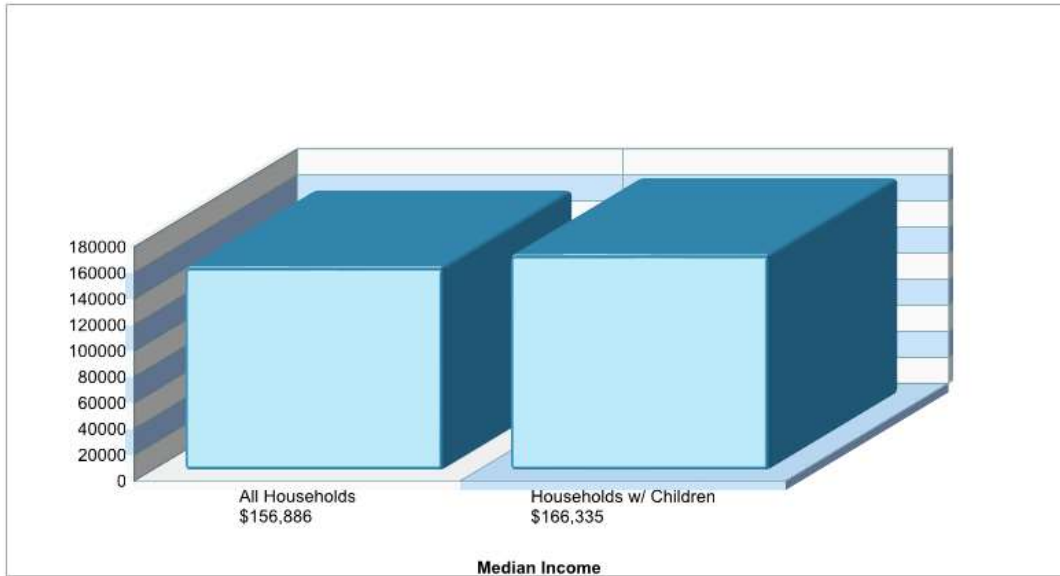

Location: Highland Park, Texas Household Income