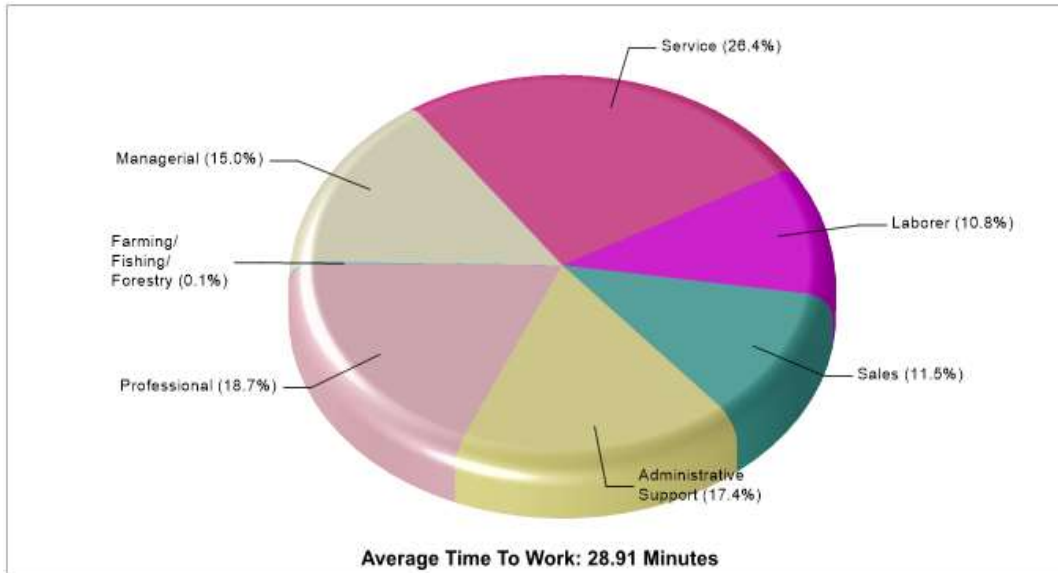

Location: Highland Park, Texas County Employment

Prepared by RE/MAX real estate