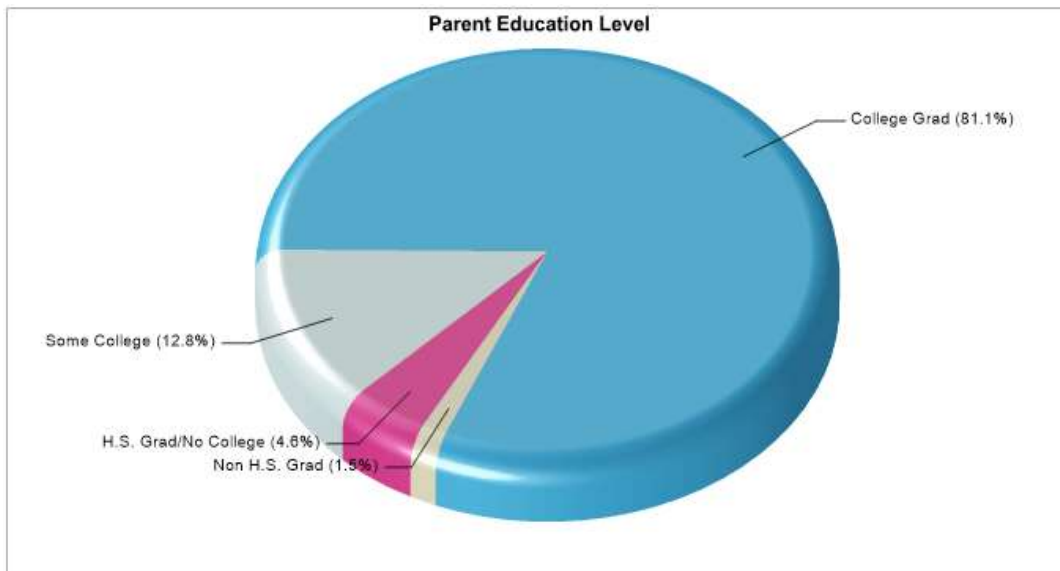

Location: Highland Park, Texas Parent Education Level

Prepared by RE/MAX real estate