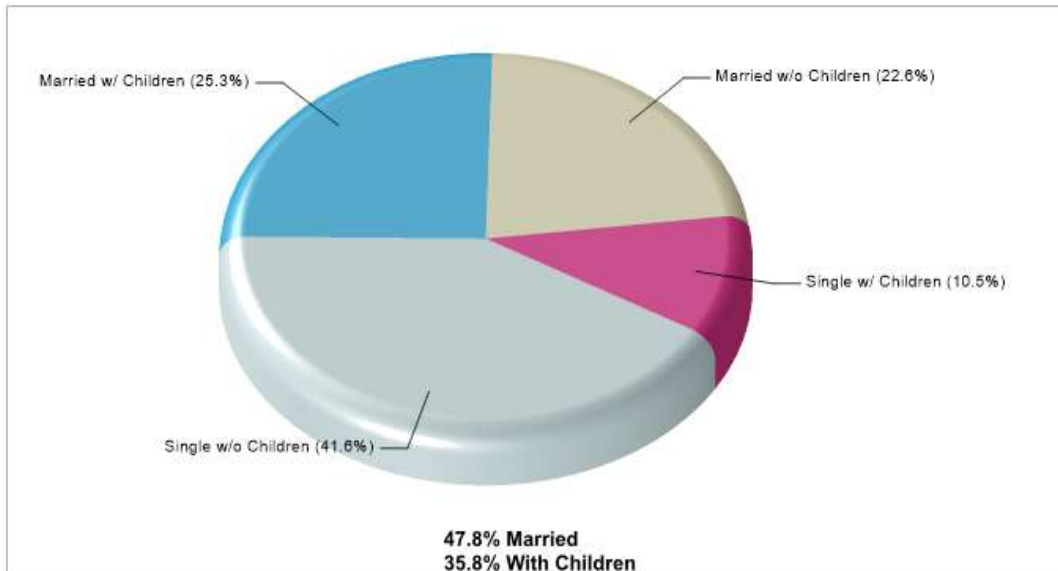

Location: Highland Park, Texas County Household Characteristics

Prepared by RE/MAX real estate