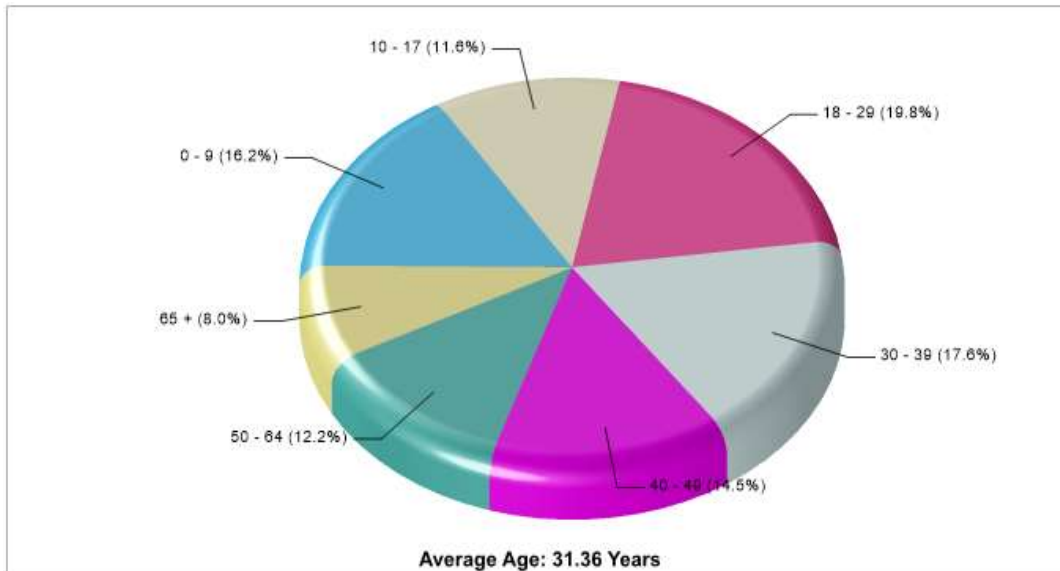

Location: Highland Park, Texas County Age Breakdown

Prepared by RE/MAX real estate