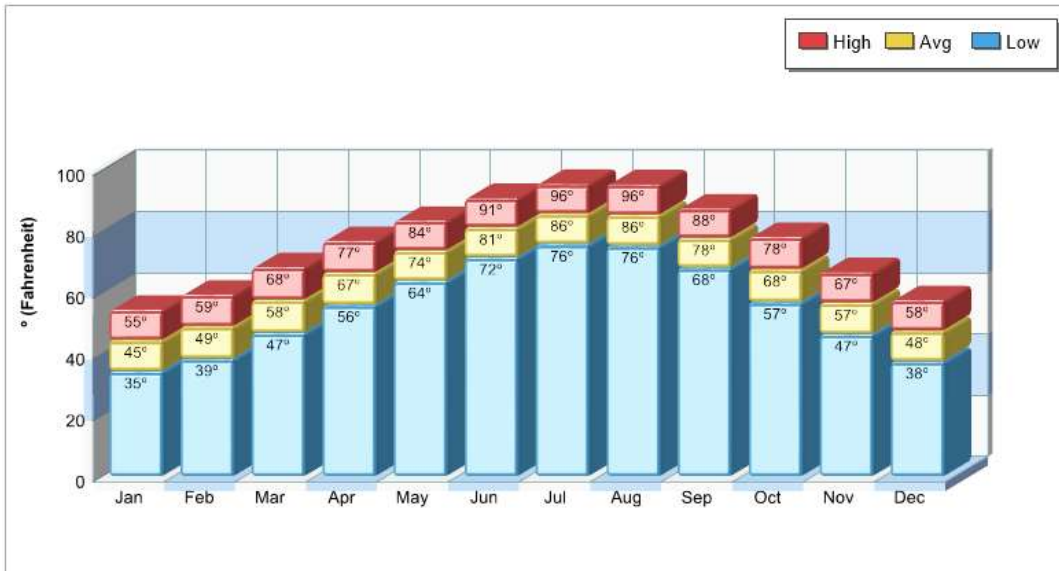

Temperature Measured at DALLAS AIRPORT (elevation: 440ft.)

Prepared by RE/MAX real estate