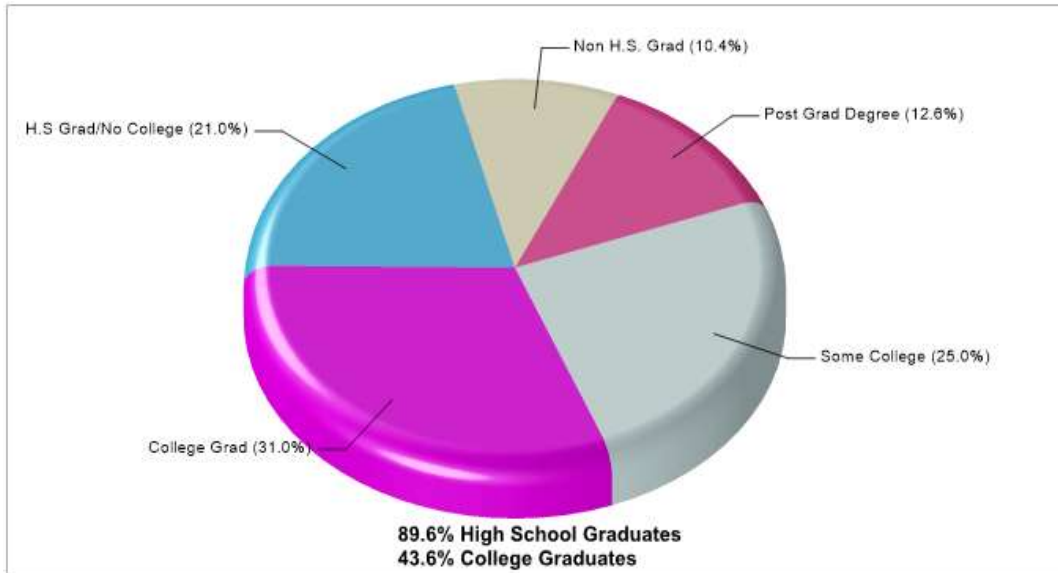

Location: Highland Park, Texas County Adult Education Level