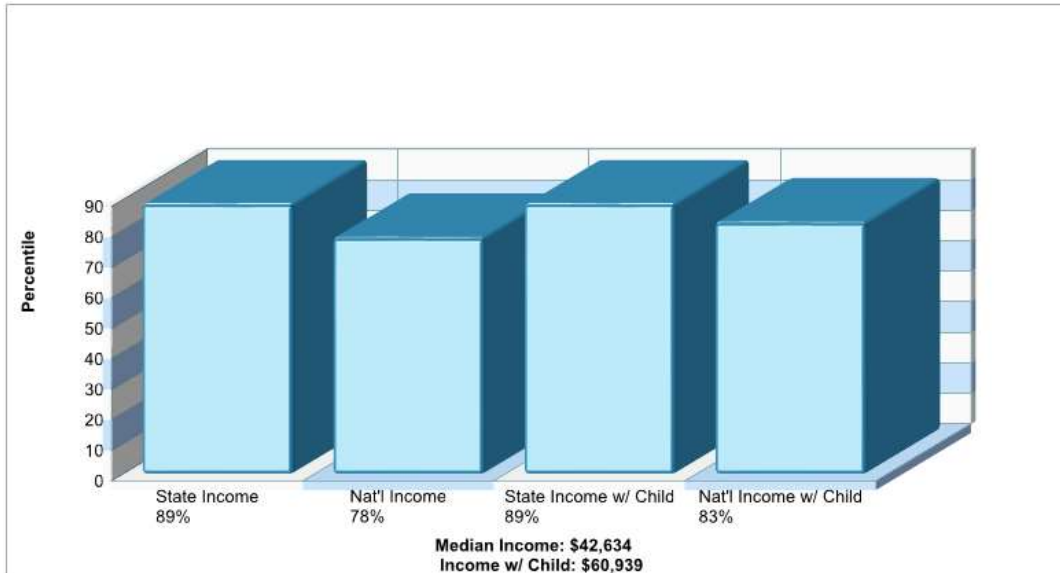

Location: Highland Park, Texas County Income