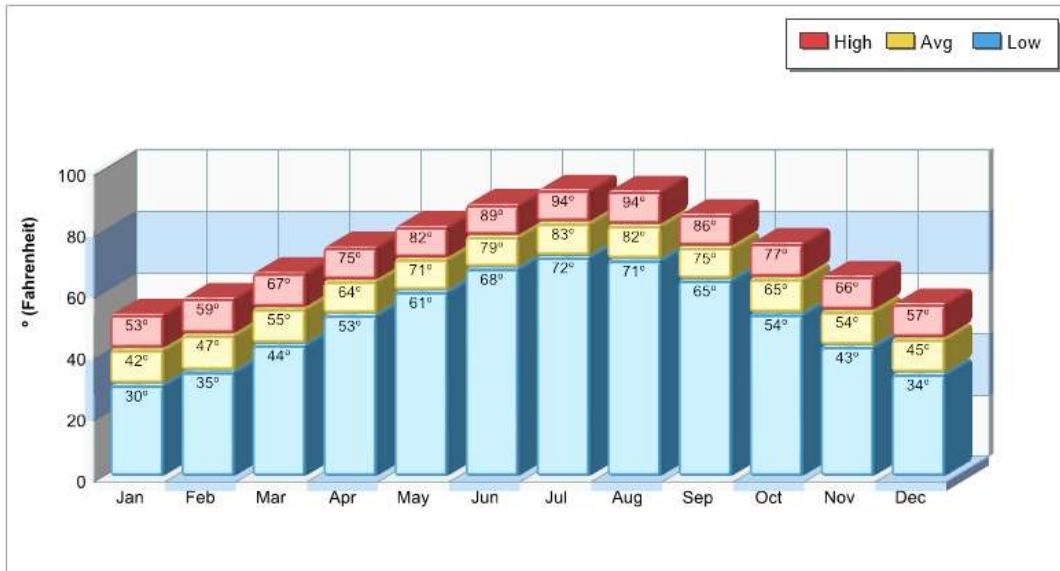

Recent Home Sales

Location: Northlake, TX Home Sales Pricing Pattern

Prepared by RE/MAX real estate

Average Precipitation Measured at DENTON (elevation: 630ft.)

Temperature Measured at DENTON (elevation: 630ft.)