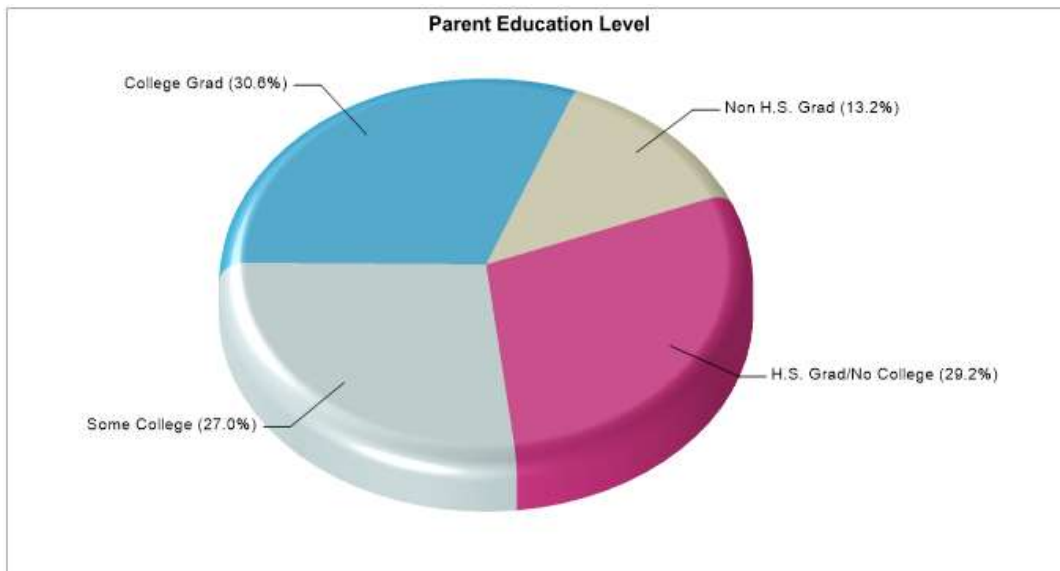

Location: Northlake, TX Parent Education Level

Prepared by RE/MAX real estate