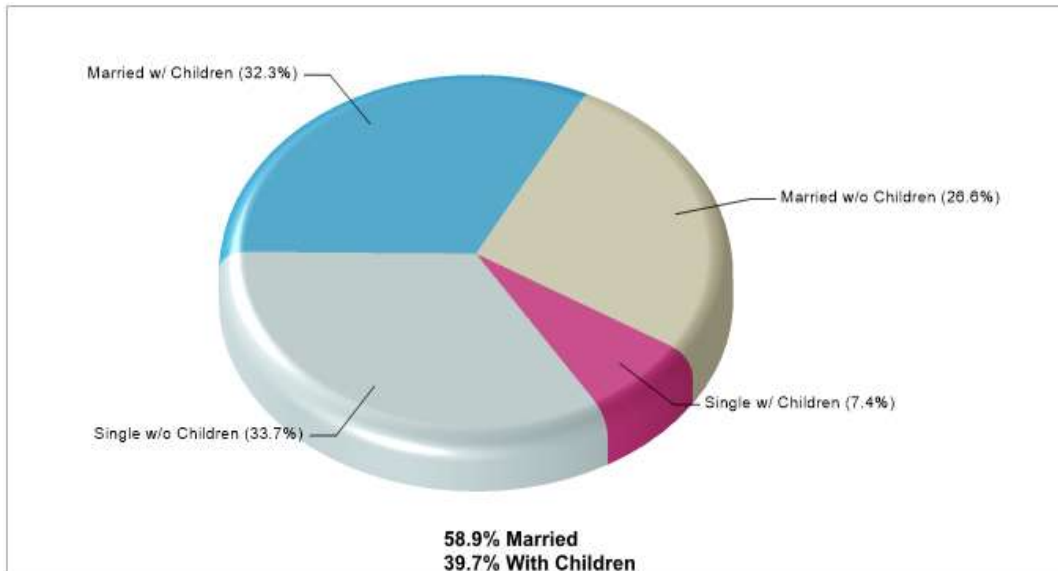

Location: Northlake, TX County Household Characteristics

Prepared by RE/MAX real estate