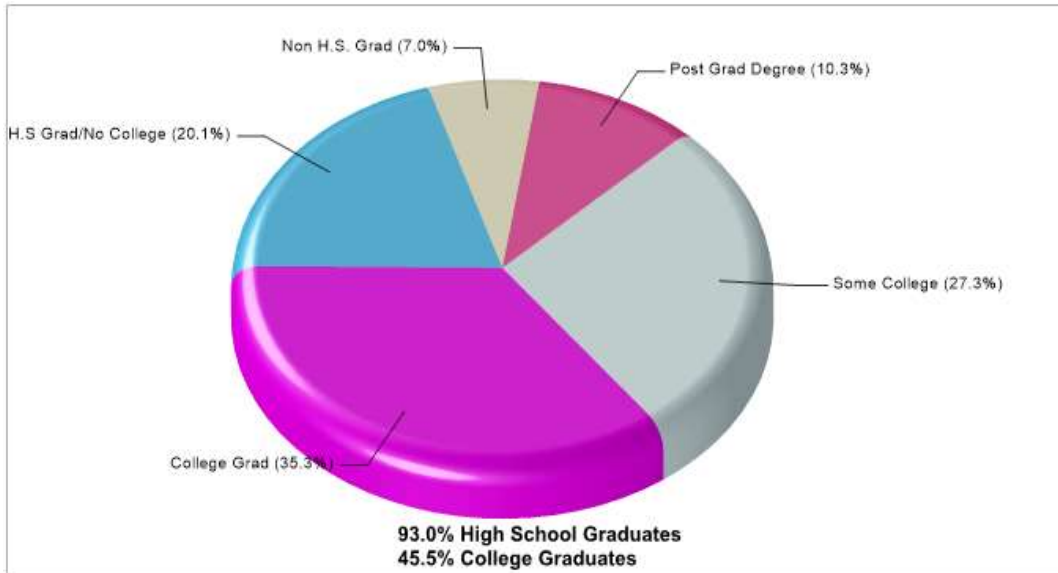

Location: Northlake, TX County Adult Education Level