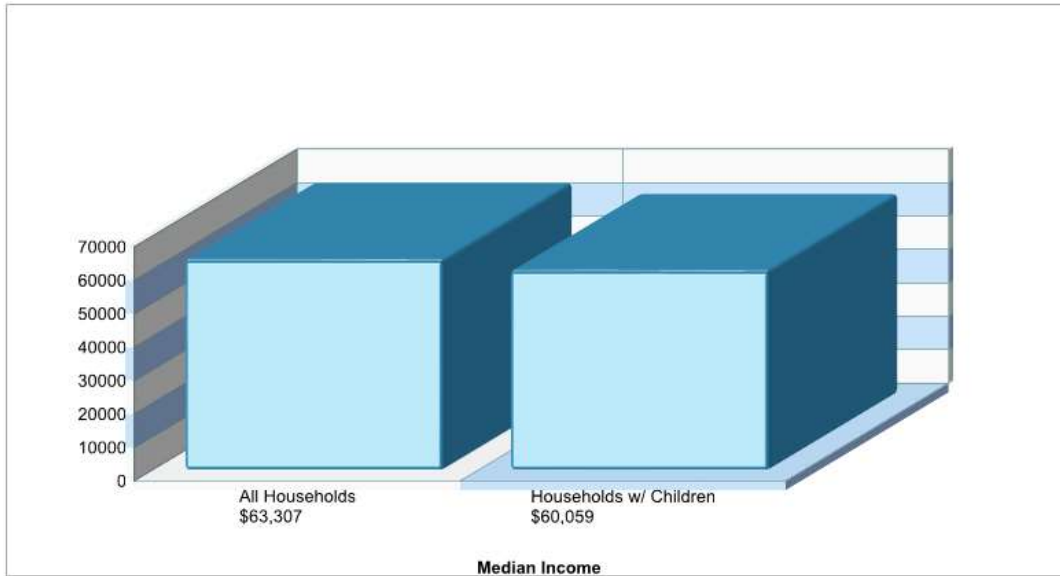

School Type: Regular

Students/Teachers: 995/60

School Colors : N/A

Graduates To 2-Year College: N/A

Graduates To 4-Year College: N/A

National Merit Finalists: N/A

Prepared by RE/MAX real estate

Location: Northlake, TX Household Income