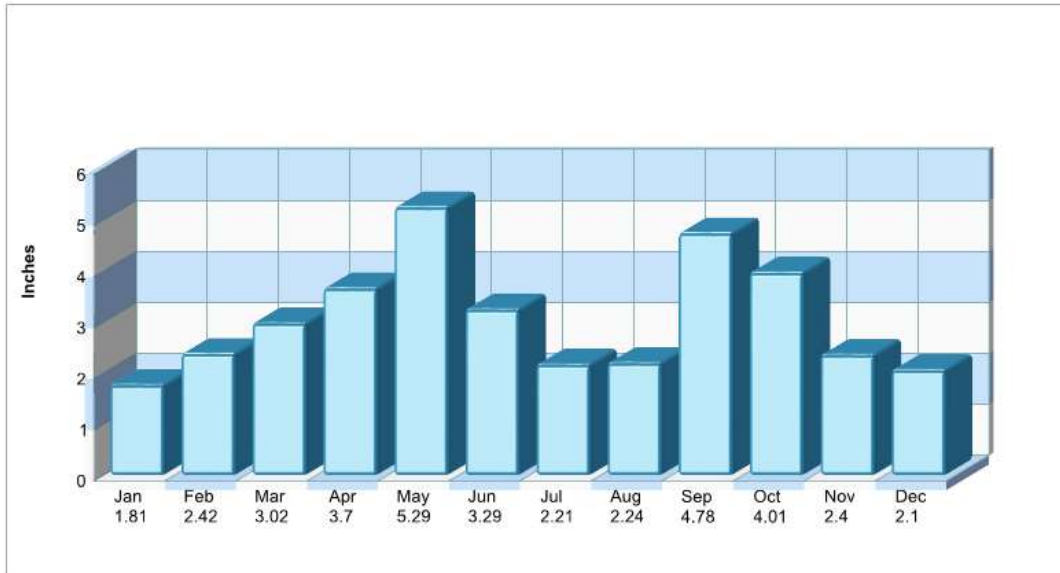

Recent Home Sales

Location: Northlake, TX Home Sales Pricing Pattern

Prepared by RE/MAX real estate

Average Precipitation Measured at DENTON (elevation: 630ft.)

Temperature Measured at DENTON (elevation: 630ft.)