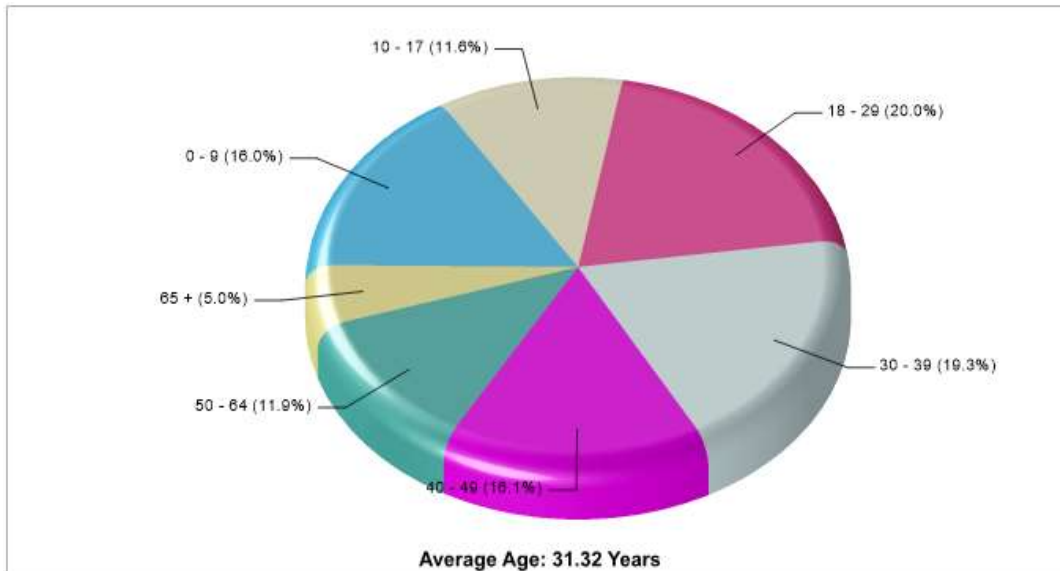

Location: Northlake, TX County Age Breakdown

Prepared by RE/MAX real estate