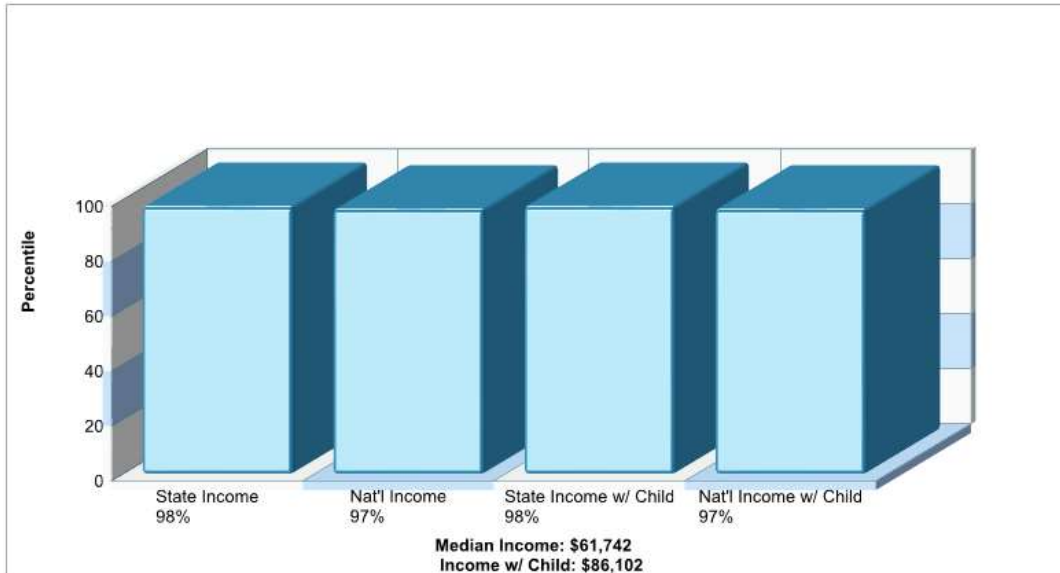

Location: Northlake, TX County Income