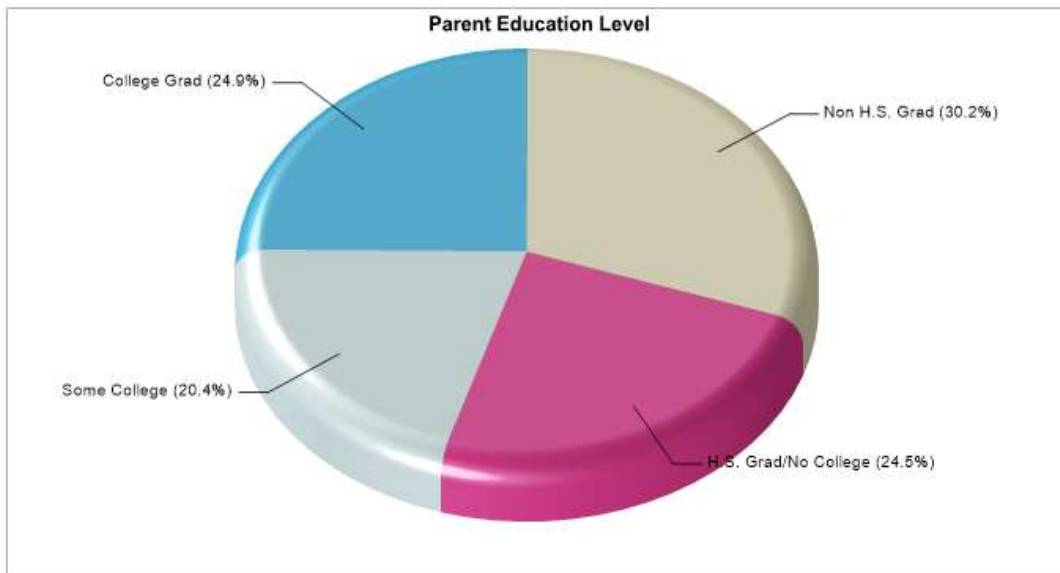

Location: Benbrook, TX Parent Education Level

Prepared by RE/MAX real estate