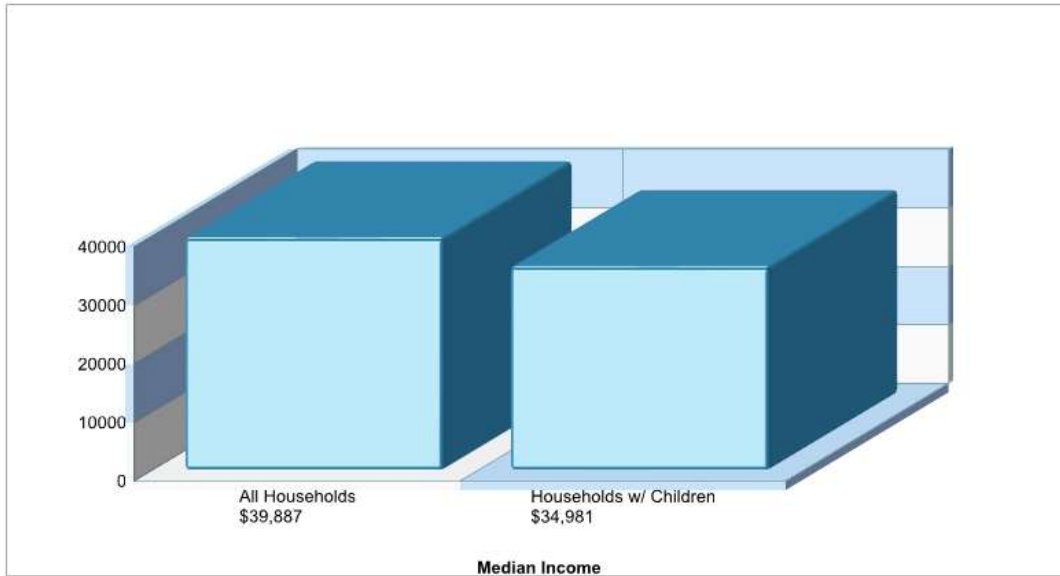

Location: Benbrook, TX Household Income