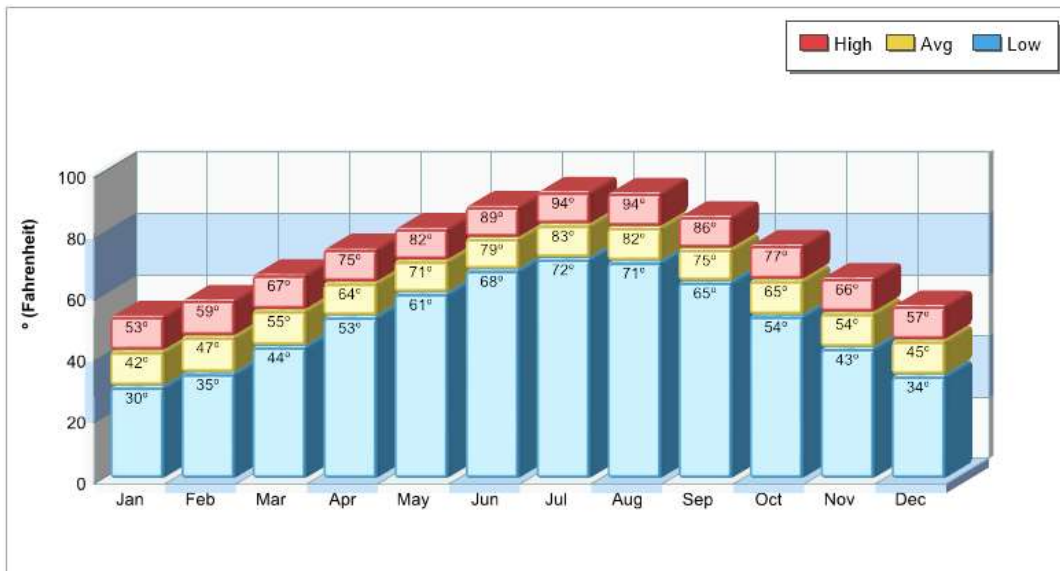

Prepared by RE/MAX real estate

Climate Information

Corinth

Prepared by RE/MAX real estate

Average Precipitation Measured at DENTON (elevation: 630ft.)

Temperature Measured at DENTON (elevation: 630ft.)

Prepared by RE/MAX real estate