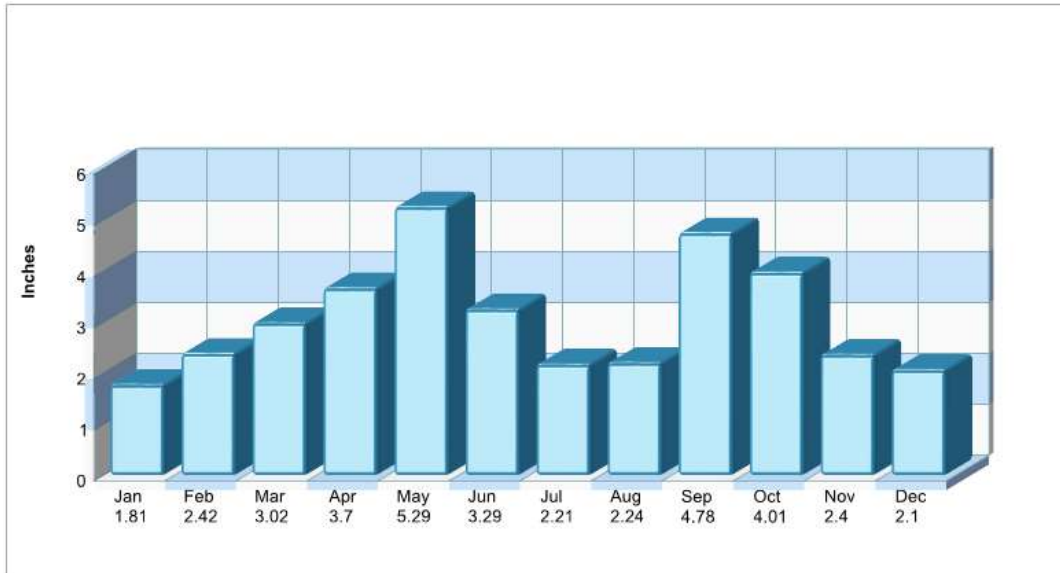

Prepared by RE/MAX real estate

Climate Information

Corinth

Prepared by RE/MAX real estate

Average Precipitation Measured at DENTON (elevation: 630ft.)

Temperature Measured at DENTON (elevation: 630ft.)

Prepared by RE/MAX real estate