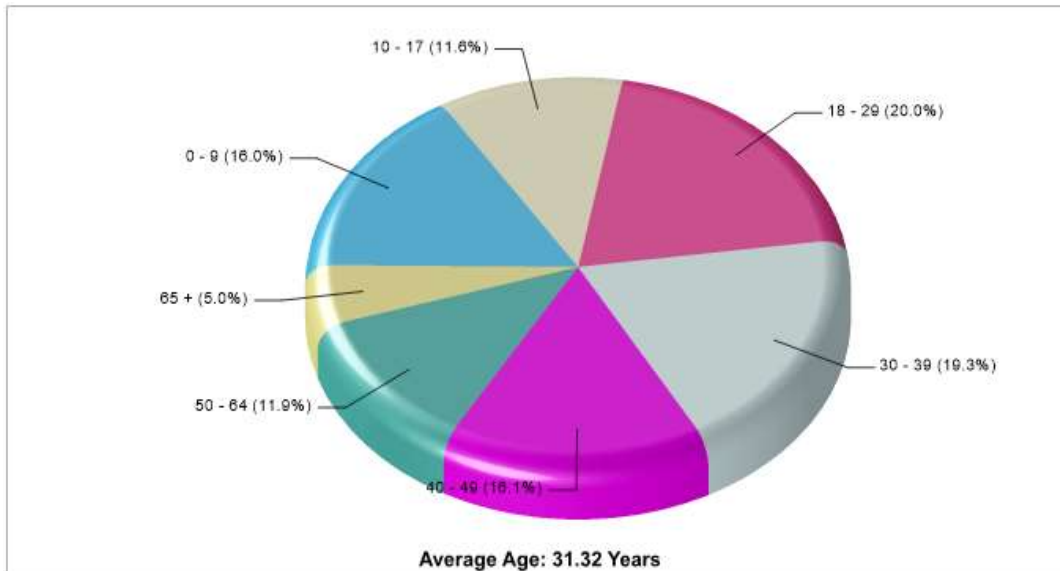

Location: Corinth, TX County Age Breakdown

Prepared by RE/MAX real estate