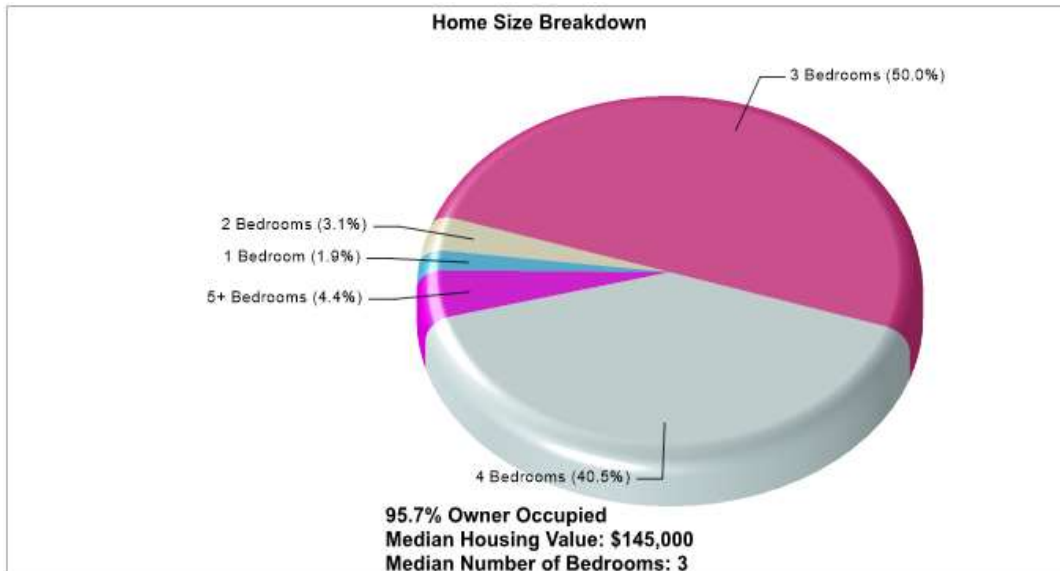

Location: Corinth, TX City/Area Home Ownership

Prepared by RE/MAX real estate