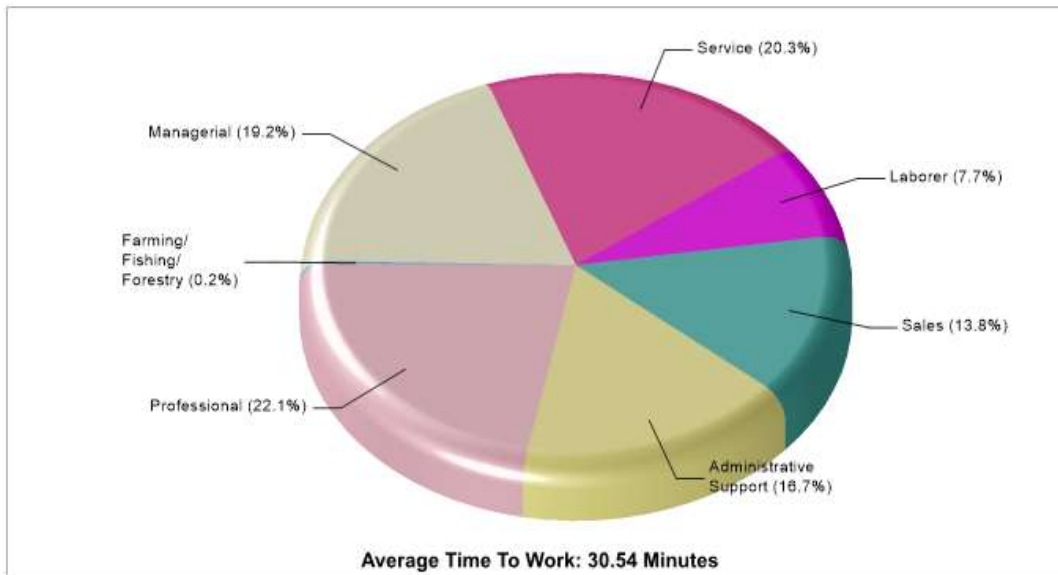

Location: Corinth, TX County Employment

Prepared by RE/MAX real estate