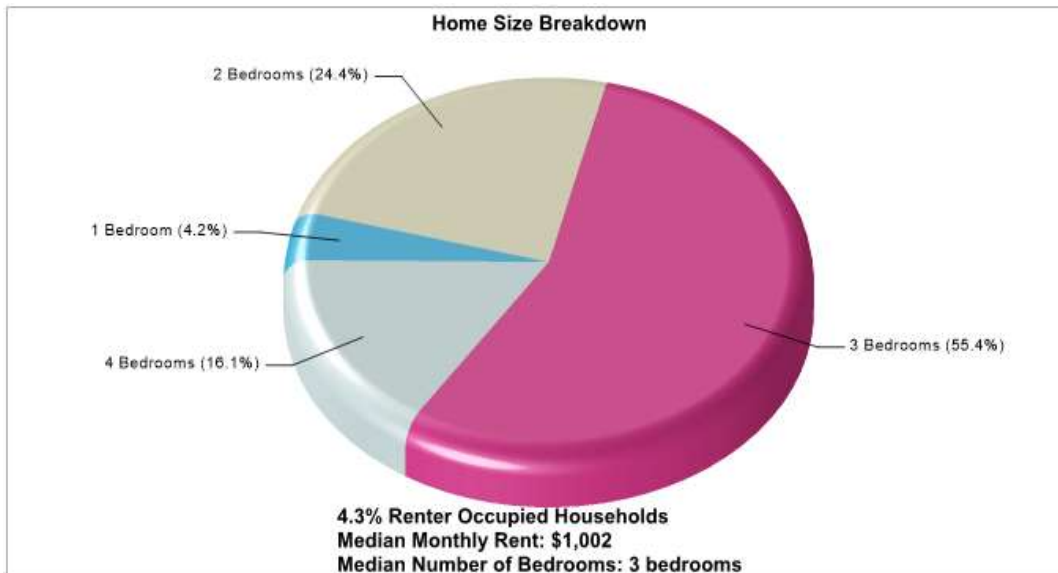

Location: Corinth, TX City/Area Rental

Prepared by RE/MAX real estate