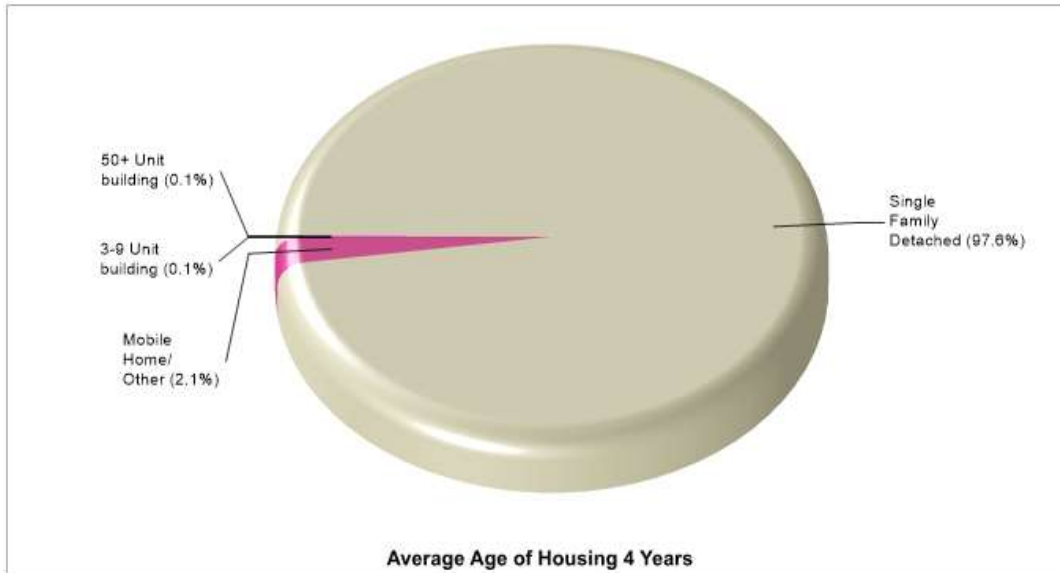

Phone: N/A
Grades: PK - KG
School Type: Regular
Gender: Coed
Student/Teacher Ratio: 12.0 to 1
Mascot: N/A

Prepared by RE/MAX real estate

Housing Information

Corinth

Prepared by RE/MAX real estate

Location: Corinth, TX City/Area Housing Characteristics