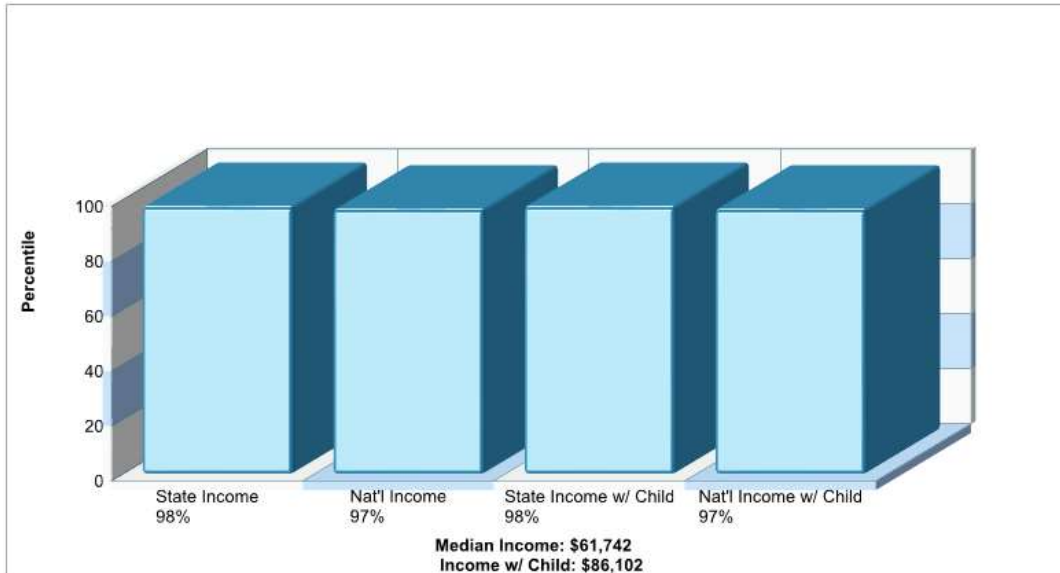

Location: Corinth, TX County Income