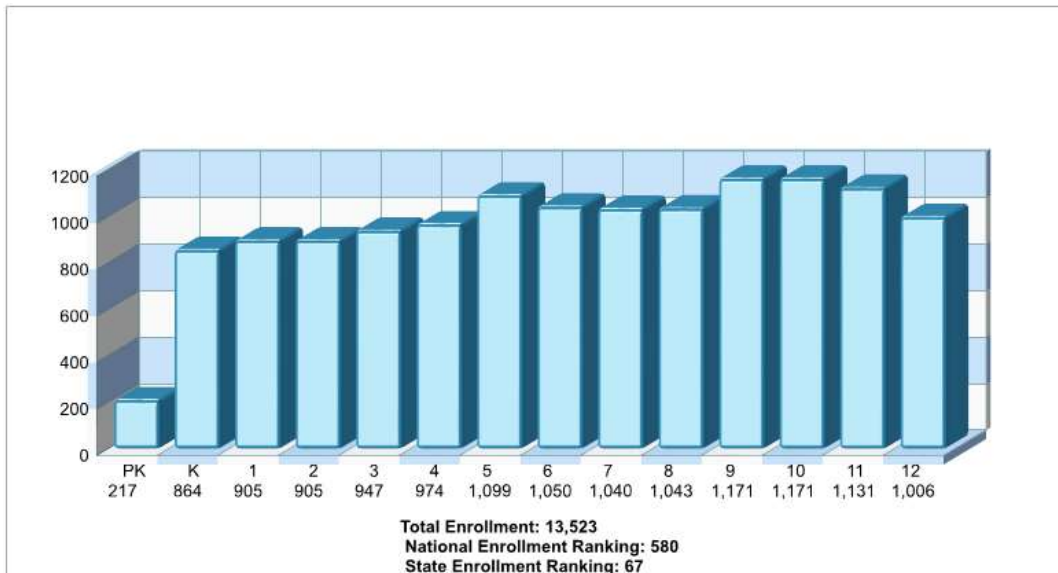

Grapevine

Prepared by RE/MAX real estate

School Information

Grapevine

Prepared by RE/MAX real estate

Location: Grapevine, TX Student Enrollment By Grade

Location: Grapevine, TX High School Statistics

Prepared by RE/MAX real estate