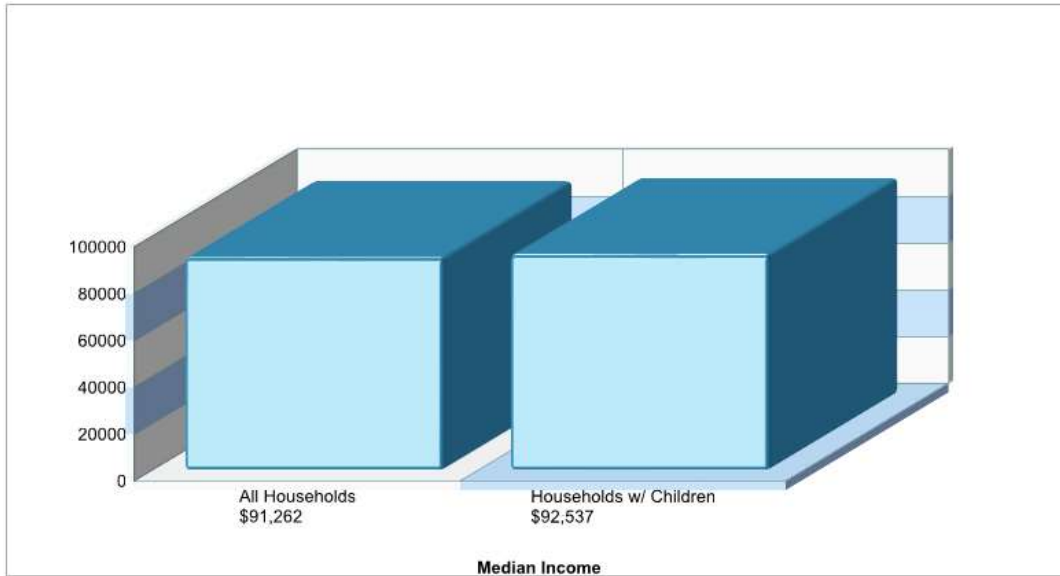

Location: Grapevine, TX Household Income