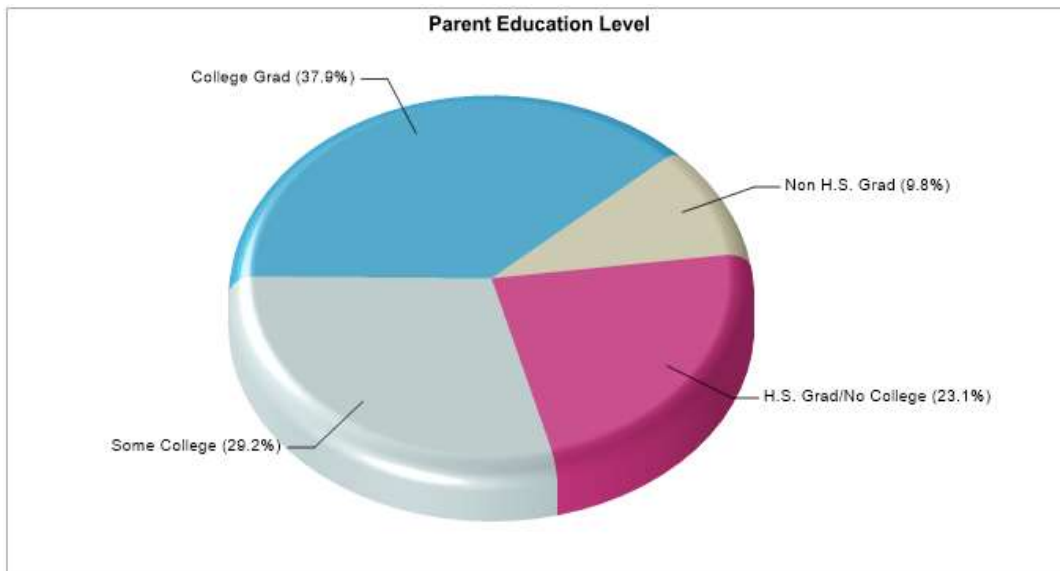

Location: Bedford, TX Parent Education Level

Prepared by RE/MAX real estate