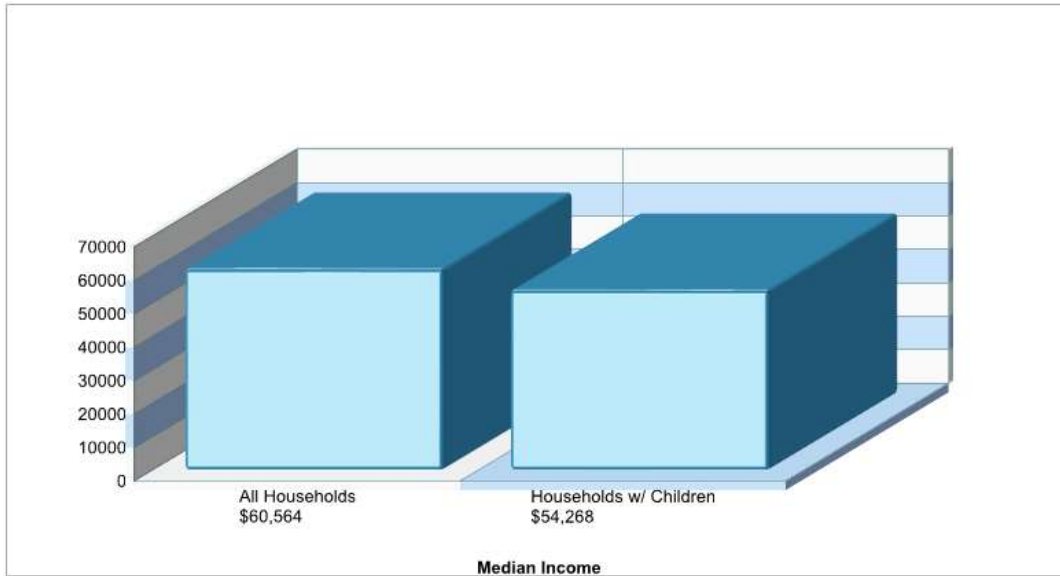

Location: Bedford, TX Household Income