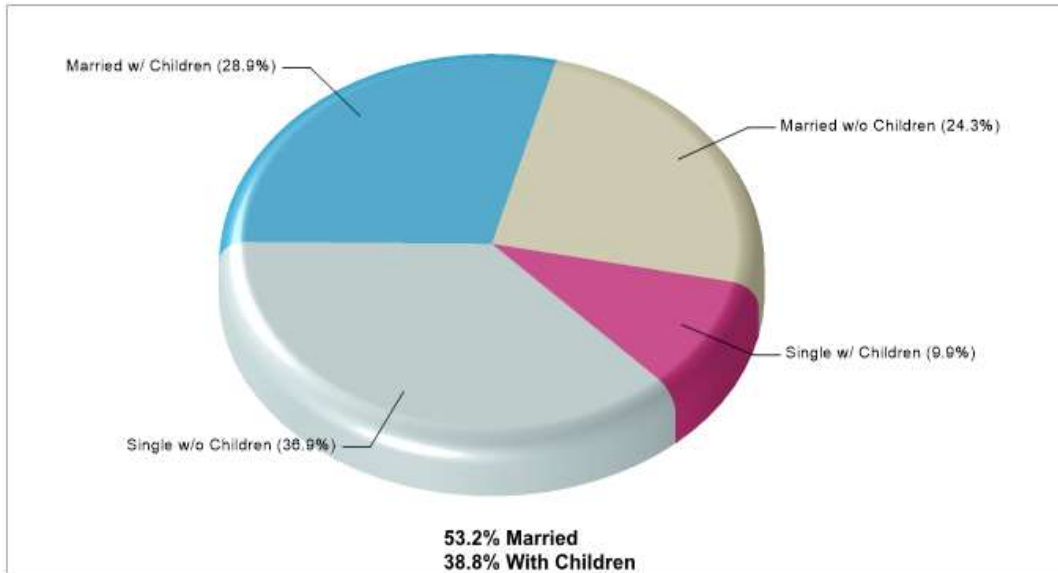

Arlington

Neighborhood Facts

Arlington

Location: Arlington, TX Neighborhood Income

Location: Arlington, TX Neighborhood Age Breakdown

Location: Arlington, TX Neighborhood Adult Education Level

Location: Arlington, TX Neighborhood Household Characteristics

Location: Arlington, TX Neighborhood Employment

Area Facts

Arlington

Location: Arlington, TX City/Area Income

Location: Arlington, TX City/Area Population

Location: Arlington, TX City/Area Household Characteristics

Location: Arlington, TX City/Area Age Breakdown

**Location: Arlington, TX
City/Area Adult Education Level**

**Location: Arlington, TX
City/Area Employment**

School Information

Arlington

Location: Arlington, TX Student Enrollment By Grade