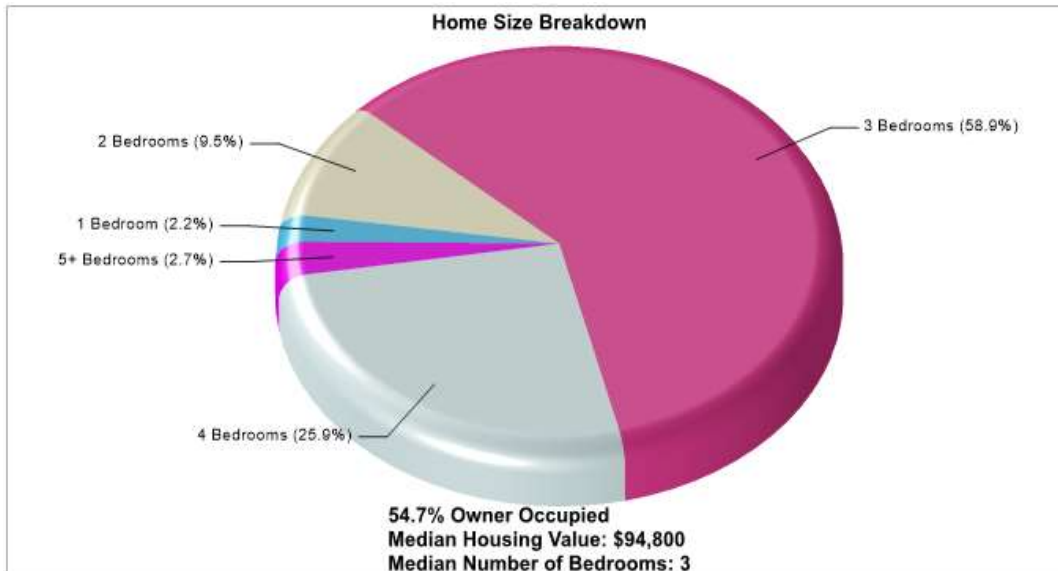

Gender: Coed

Student/Teacher Ratio: 9.3 to 1

X real e tate

Housing Information

Arlington

Location: Arlington, TX City/Area Housing Characteristics

Location: Arlington, TX City/Area Home Ownership

Location: Arlington, TX City/Area Rental