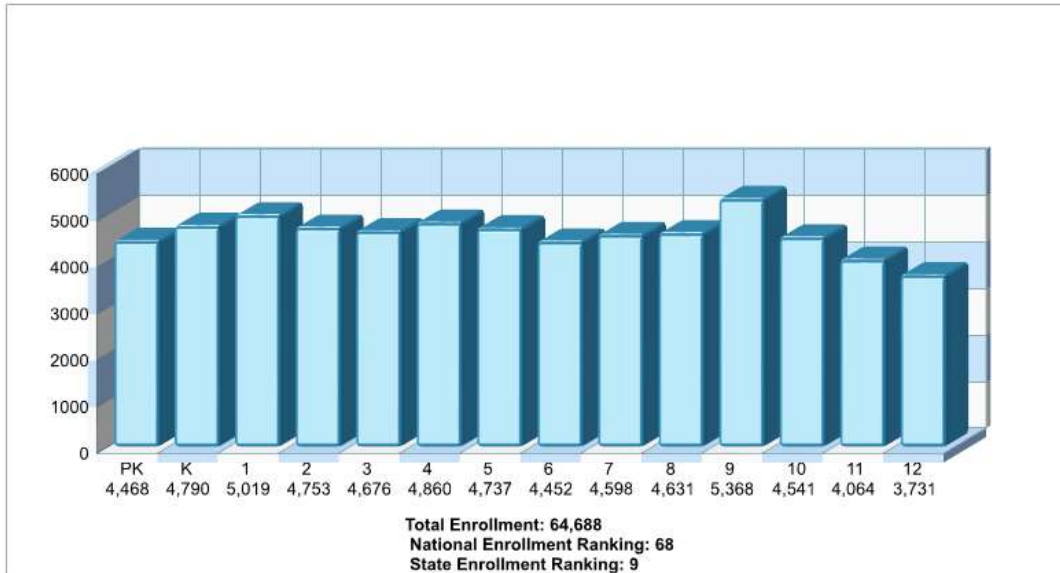

Location: Arlington, TX City/Area Age Breakdown

**Location: Arlington, TX
City/Area Adult Education Level**

**Location: Arlington, TX
City/Area Employment**

School Information

Arlington

Location: Arlington, TX Student Enrollment By Grade