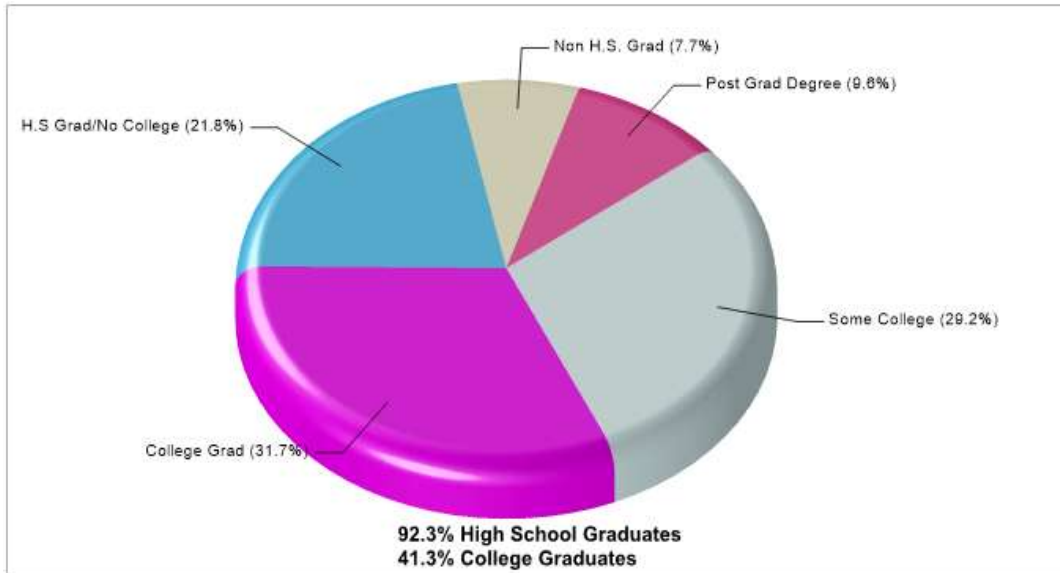

Arlington

Neighborhood Facts

Arlington

Location: Arlington, TX Neighborhood Income

Location: Arlington, TX Neighborhood Age Breakdown

Location: Arlington, TX Neighborhood Adult Education Level

Location: Arlington, TX Neighborhood Household Characteristics

Location: Arlington, TX Neighborhood Employment

Area Facts

Arlington

Location: Arlington, TX City/Area Income

Location: Arlington, TX City/Area Population

Location: Arlington, TX City/Area Household Characteristics

Location: Arlington, TX City/Area Age Breakdown

**Location: Arlington, TX
City/Area Adult Education Level**

**Location: Arlington, TX
City/Area Employment**

School Information

Arlington

Location: Arlington, TX Student Enrollment By Grade