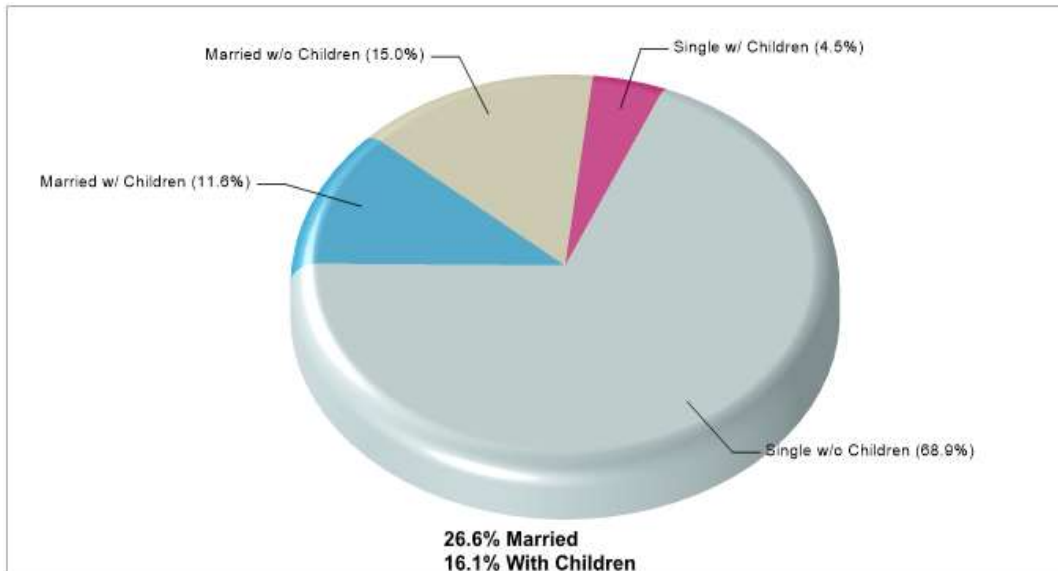

Arlington

Neighborhood Facts

Arlington

Location: Arlington, TX Neighborhood Income

Location: Arlington, TX Neighborhood Age Breakdown

Location: Arlington, TX Neighborhood Adult Education Level

Location: Arlington, TX Neighborhood Household Characteristics

Location: Arlington, TX Neighborhood Employment

Area Facts

Arlington

Location: Arlington, TX City/Area Income

Location: Arlington, TX City/Area Population

Location: Arlington, TX City/Area Household Characteristics