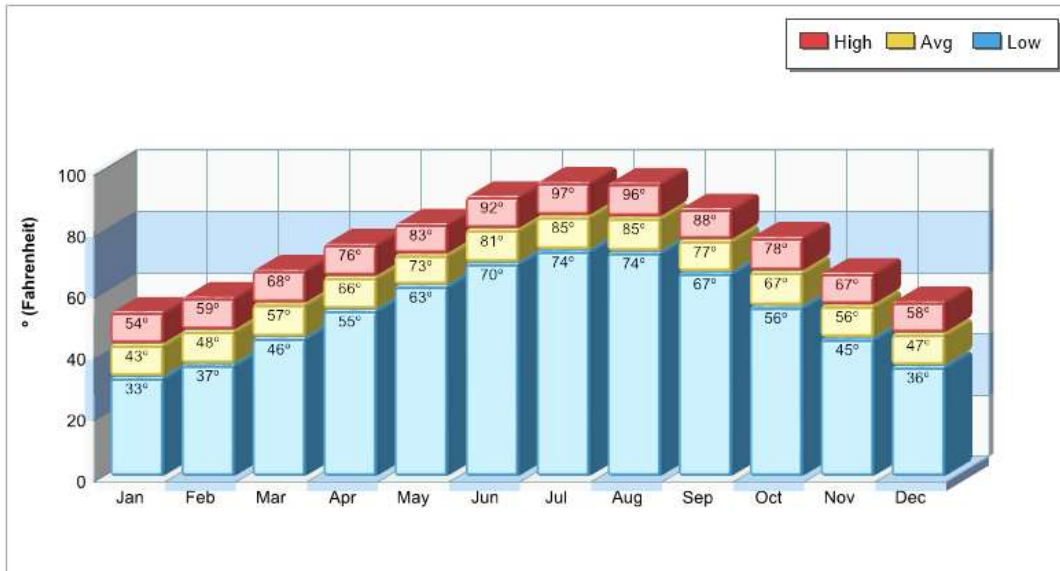

Recent Home Sales

Location: Arlington, TX
Home Sales Pricing Pattern

Climate Information

Arlington

Average Precipitation Measured at DAL-FTW REG AIRPORT (elevation: 551ft.)

Temperature Measured at DAL-FTW REG AIRPORT (elevation: 551ft.)