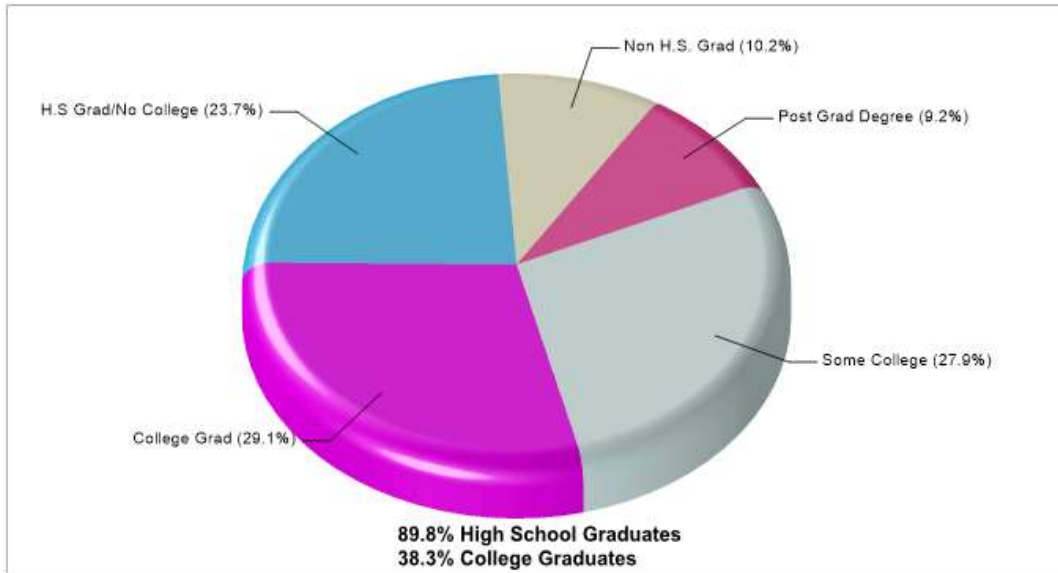

Location: Arlington, TX County Adult Education Level