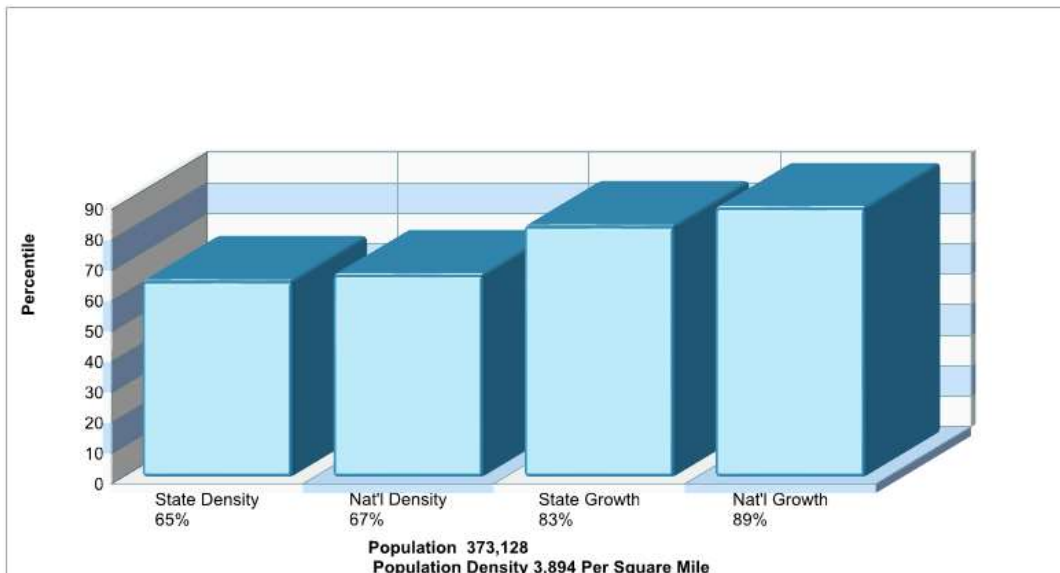

Arlington

Neighborhood Facts

Arlington

Location: Arlington, TX Neighborhood Income

Location: Arlington, TX Neighborhood Age Breakdown

Location: Arlington, TX Neighborhood Adult Education Level

Location: Arlington, TX Neighborhood Household Characteristics

Location: Arlington, TX Neighborhood Employment

Area Facts

Arlington

Location: Arlington, TX City/Area Income

Location: Arlington, TX City/Area Population

Location: Arlington, TX City/Area Household Characteristics

Location: Arlington, TX City/Area Age Breakdown

**Location: Arlington, TX
City/Area Adult Education Level**

**Location: Arlington, TX
City/Area Employment**

School Information

Arlington

Location: Arlington, TX Student Enrollment By Grade