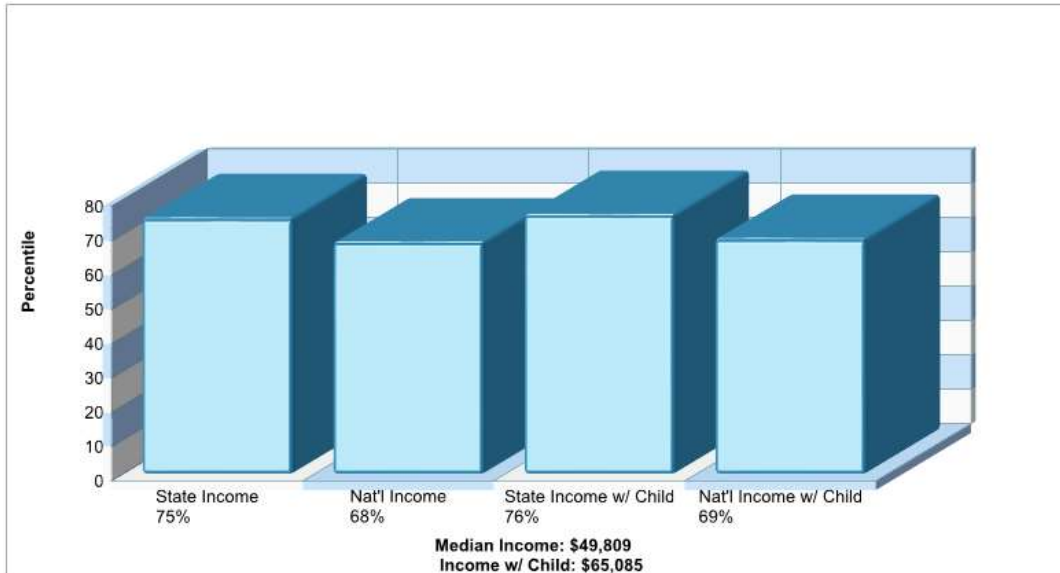

Arlington

Neighborhood Facts

Arlington

Location: Arlington, TX Neighborhood Income

Location: Arlington, TX Neighborhood Age Breakdown

Location: Arlington, TX Neighborhood Adult Education Level

Location: Arlington, TX Neighborhood Household Characteristics

Location: Arlington, TX Neighborhood Employment

Area Facts

Arlington

Location: Arlington, TX City/Area Income

Location: Arlington, TX City/Area Population

Location: Arlington, TX City/Area Household Characteristics

Location: Arlington, TX City/Area Age Breakdown

**Location: Arlington, TX
City/Area Adult Education Level**

**Location: Arlington, TX
City/Area Employment**

School Information

Arlington

Location: Arlington, TX Student Enrollment By Grade