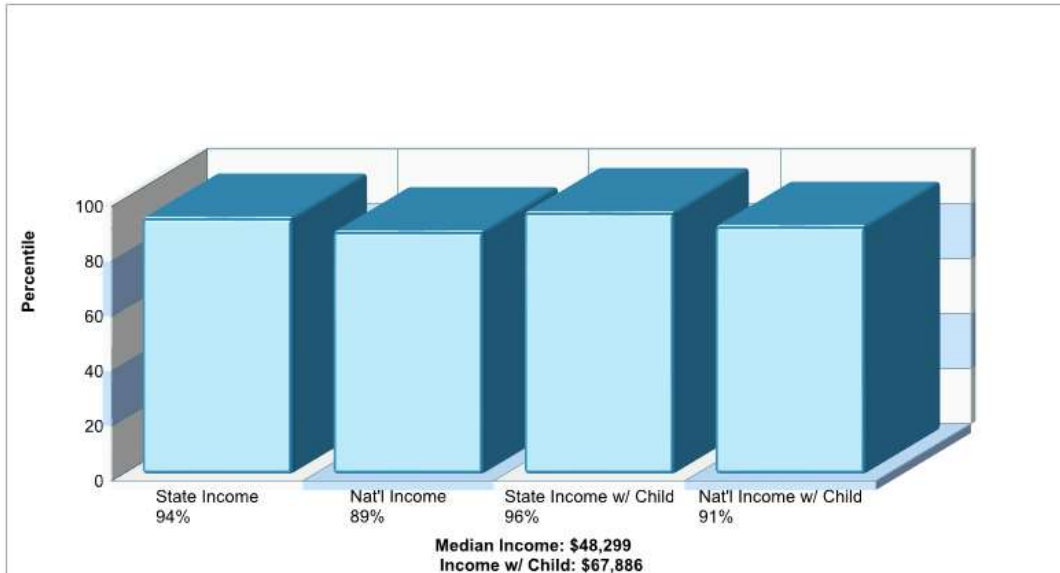

Location: Arlington, TX County Income