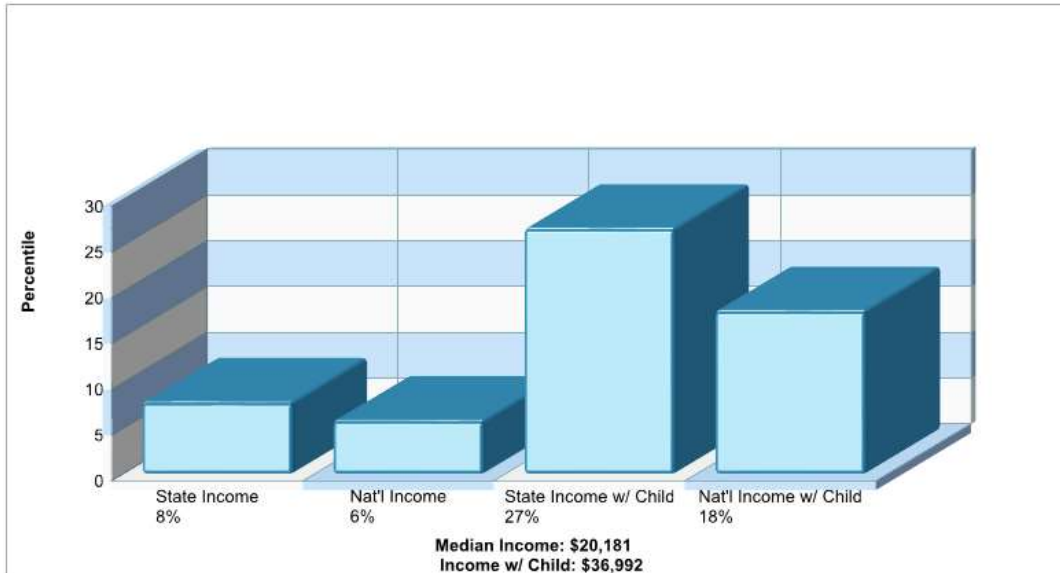

Arlington

Neighborhood Facts

Arlington

Location: Arlington, TX Neighborhood Income

Location: Arlington, TX Neighborhood Age Breakdown

Location: Arlington, TX Neighborhood Adult Education Level

Location: Arlington, TX Neighborhood Household Characteristics

Location: Arlington, TX Neighborhood Employment

Area Facts

Arlington

Location: Arlington, TX City/Area Income

Location: Arlington, TX City/Area Population

Location: Arlington, TX City/Area Household Characteristics

Location: Arlington, TX City/Area Age Breakdown

**Location: Arlington, TX
City/Area Adult Education Level**

**Location: Arlington, TX
City/Area Employment**

School Information

Arlington

Location: Arlington, TX Student Enrollment By Grade