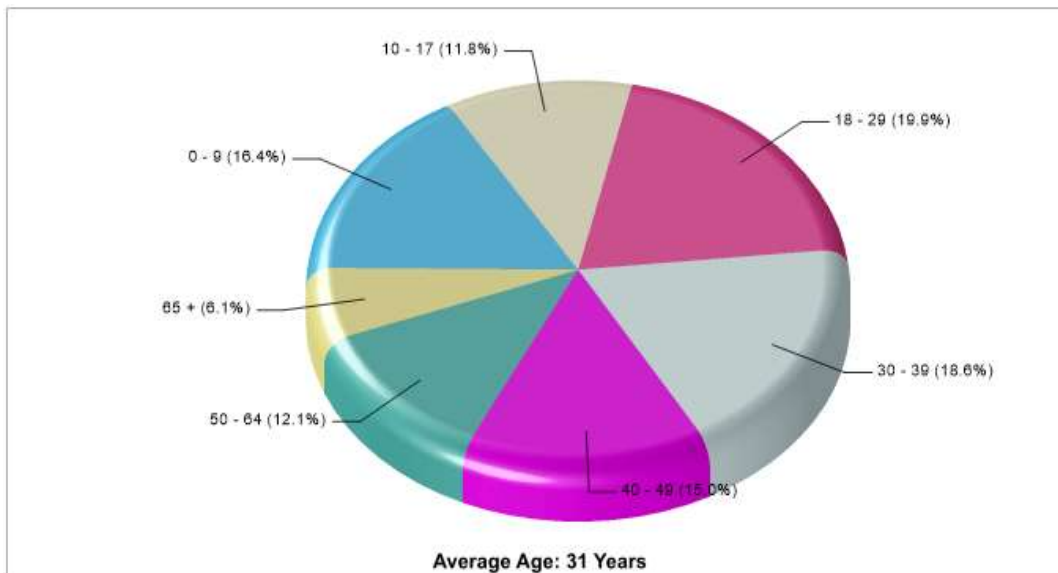

Arlington

Neighborhood Facts

Arlington

Location: Arlington, TX Neighborhood Income

Location: Arlington, TX Neighborhood Age Breakdown

Location: Arlington, TX Neighborhood Adult Education Level

Location: Arlington, TX Neighborhood Household Characteristics

Location: Arlington, TX Neighborhood Employment

Area Facts

Arlington

Location: Arlington, TX City/Area Income

Location: Arlington, TX City/Area Population

Location: Arlington, TX City/Area Household Characteristics

Location: Arlington, TX City/Area Age Breakdown

**Location: Arlington, TX
City/Area Adult Education Level**

**Location: Arlington, TX
City/Area Employment**

School Information

Arlington

Location: Arlington, TX Student Enrollment By Grade