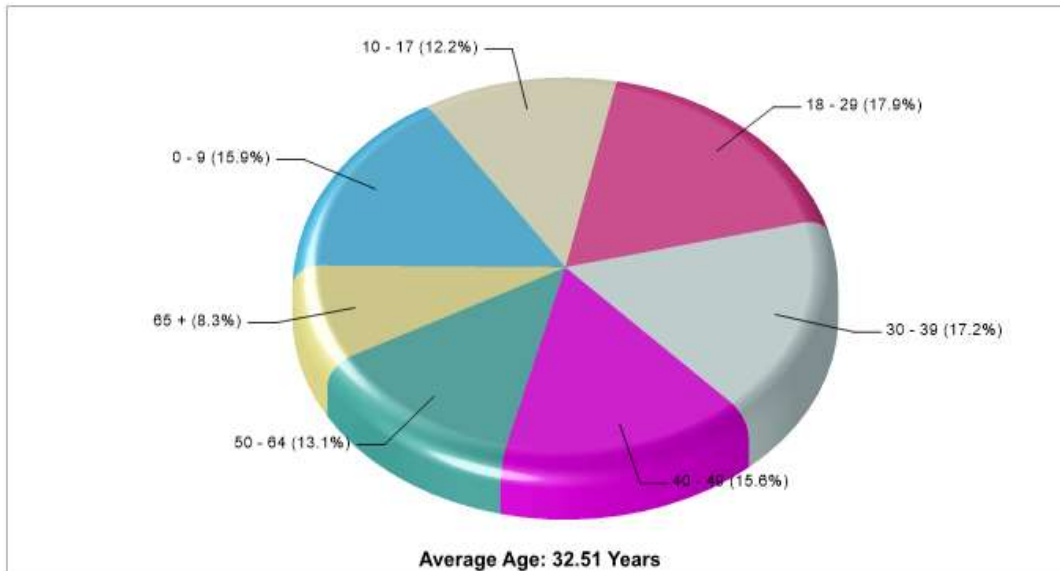

Location: Arlington, TX County Age Breakdown