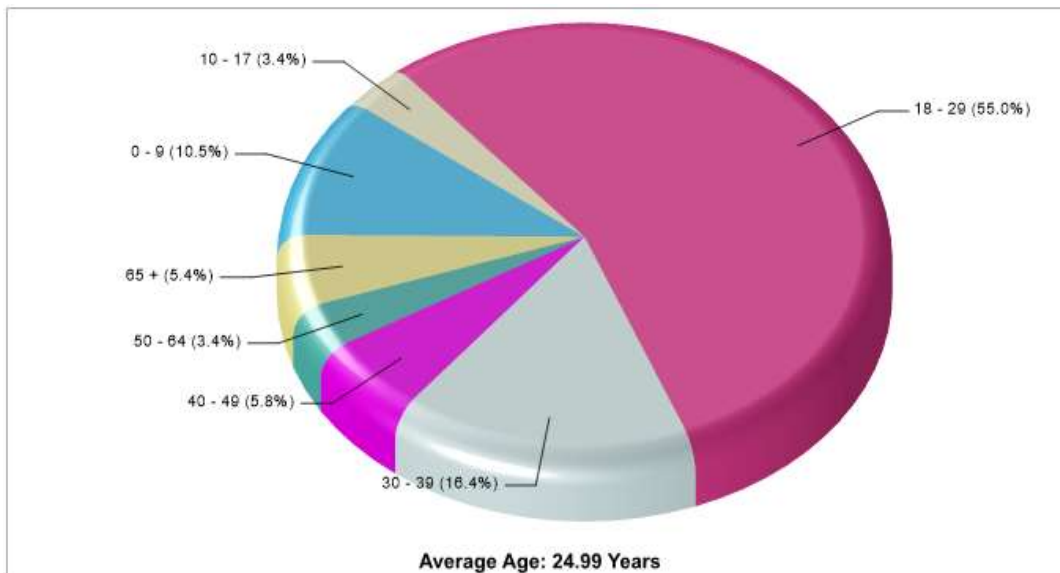

Arlington

Neighborhood Facts

Arlington

Location: Arlington, TX Neighborhood Income

Location: Arlington, TX Neighborhood Age Breakdown

Location: Arlington, TX Neighborhood Adult Education Level

Location: Arlington, TX Neighborhood Household Characteristics

Location: Arlington, TX Neighborhood Employment

Area Facts

Arlington

Location: Arlington, TX City/Area Income

Location: Arlington, TX City/Area Population

Location: Arlington, TX City/Area Household Characteristics