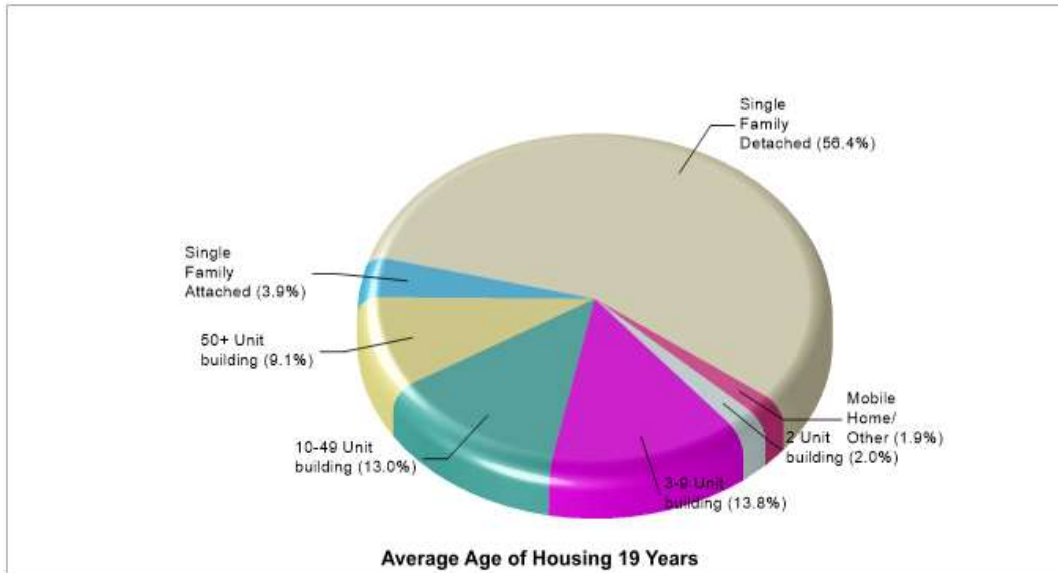

Gender: Coed

Student/Teacher Ratio: 9.3 to 1

X real e tate

Housing Information

Arlington

Location: Arlington, TX City/Area Housing Characteristics

Location: Arlington, TX City/Area Home Ownership

Location: Arlington, TX City/Area Rental