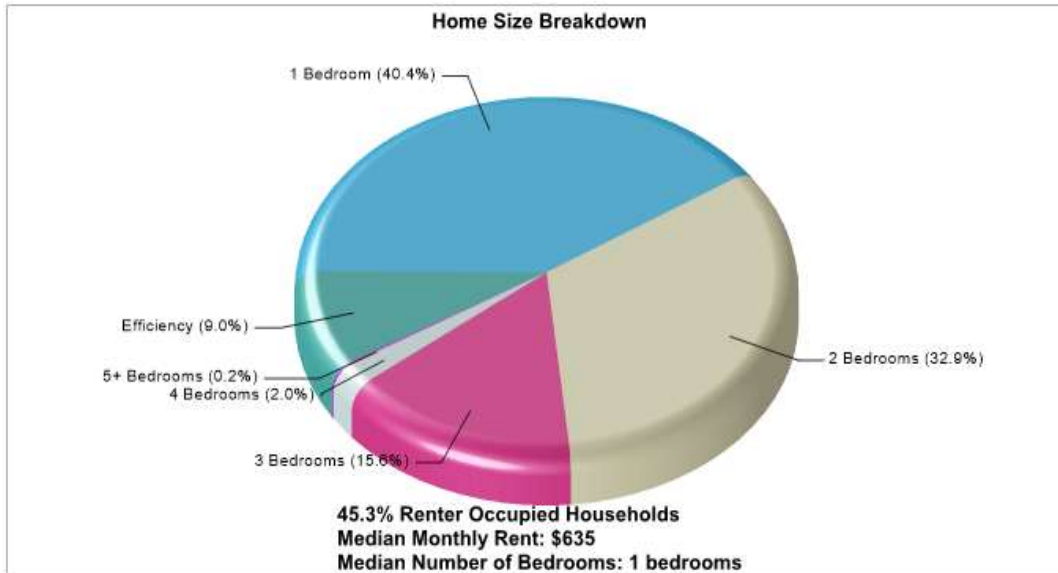

Gender: Coed

Student/Teacher Ratio: 9.3 to 1

X real e tate

Housing Information

Arlington

Location: Arlington, TX City/Area Housing Characteristics

Location: Arlington, TX City/Area Home Ownership

Location: Arlington, TX City/Area Rental