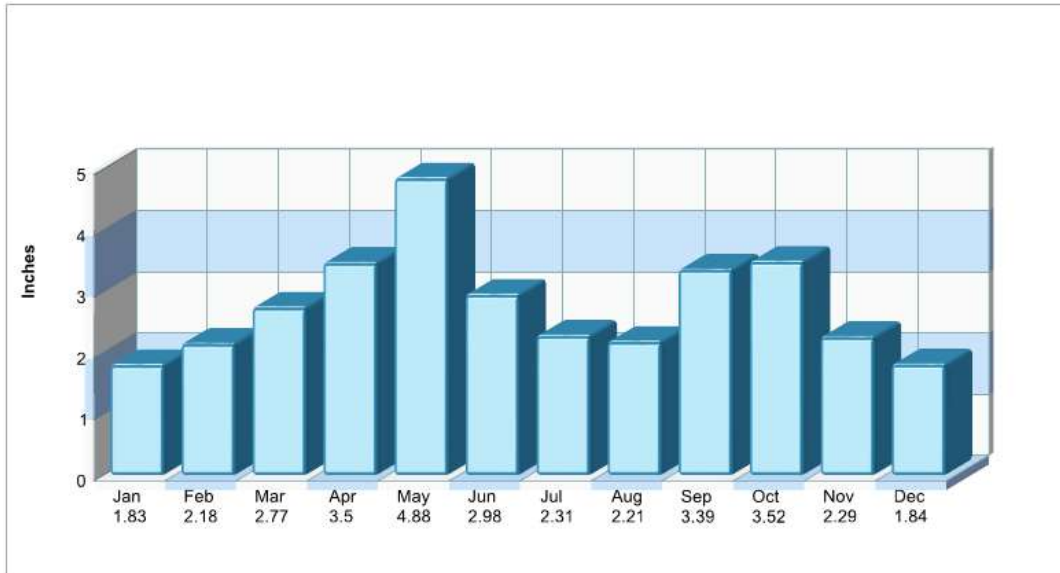

Recent Home Sales

Location: Arlington, TX
Home Sales Pricing Pattern

Climate Information

Arlington

Average Precipitation Measured at DAL-FTW REG AIRPORT (elevation: 551ft.)

Temperature Measured at DAL-FTW REG AIRPORT (elevation: 551ft.)