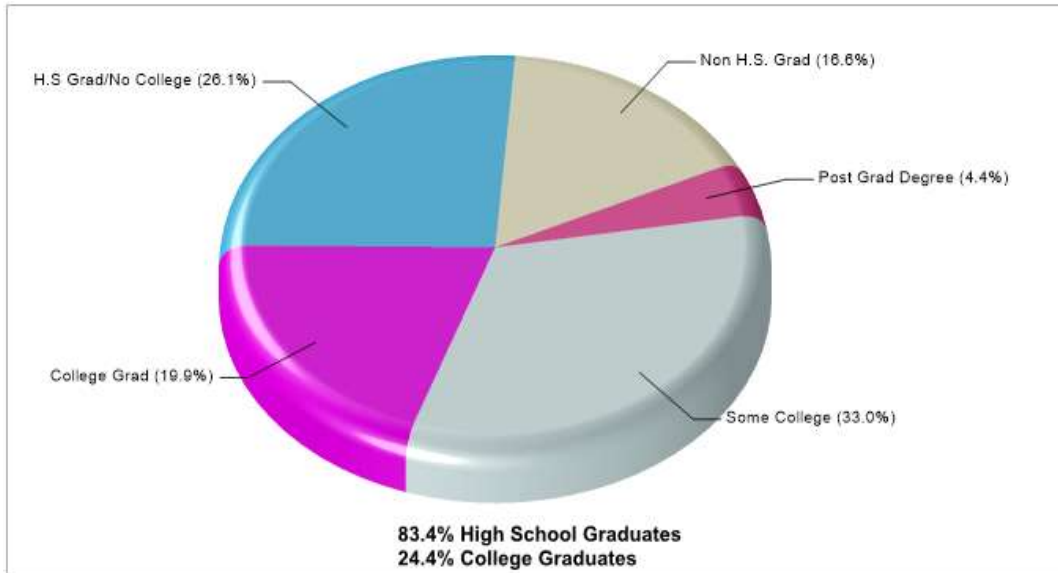

Arlington

Neighborhood Facts

Arlington

Location: Arlington, TX Neighborhood Income

Location: Arlington, TX Neighborhood Age Breakdown

Location: Arlington, TX Neighborhood Adult Education Level

Location: Arlington, TX Neighborhood Household Characteristics

Location: Arlington, TX Neighborhood Employment

Area Facts

Arlington

Location: Arlington, TX City/Area Income

Location: Arlington, TX City/Area Population

Location: Arlington, TX City/Area Household Characteristics

Location: Arlington, TX City/Area Age Breakdown

**Location: Arlington, TX
City/Area Adult Education Level**

**Location: Arlington, TX
City/Area Employment**

School Information

Arlington

Location: Arlington, TX Student Enrollment By Grade