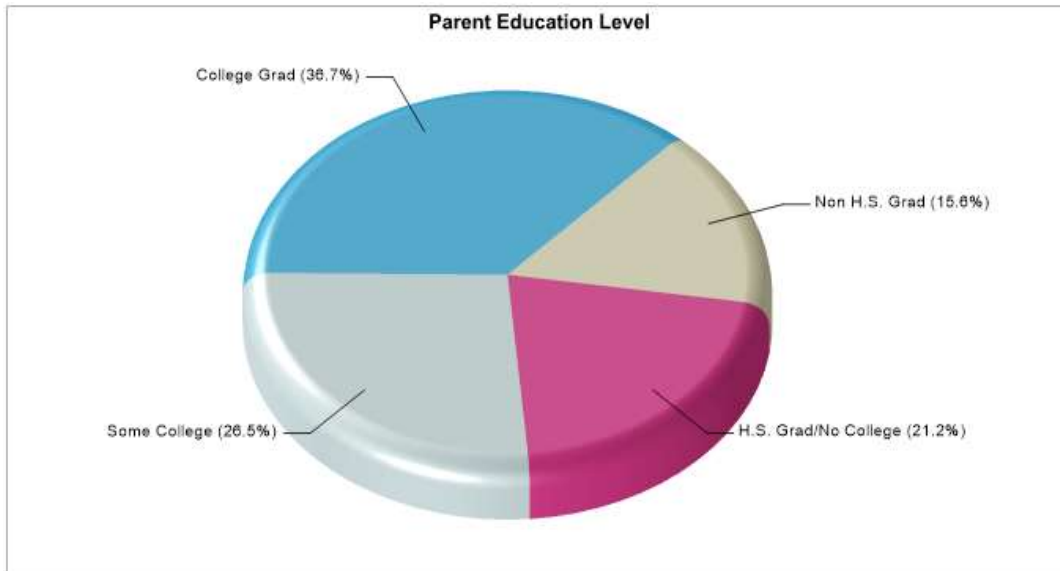

Location: Arlington, TX Parent Education Level