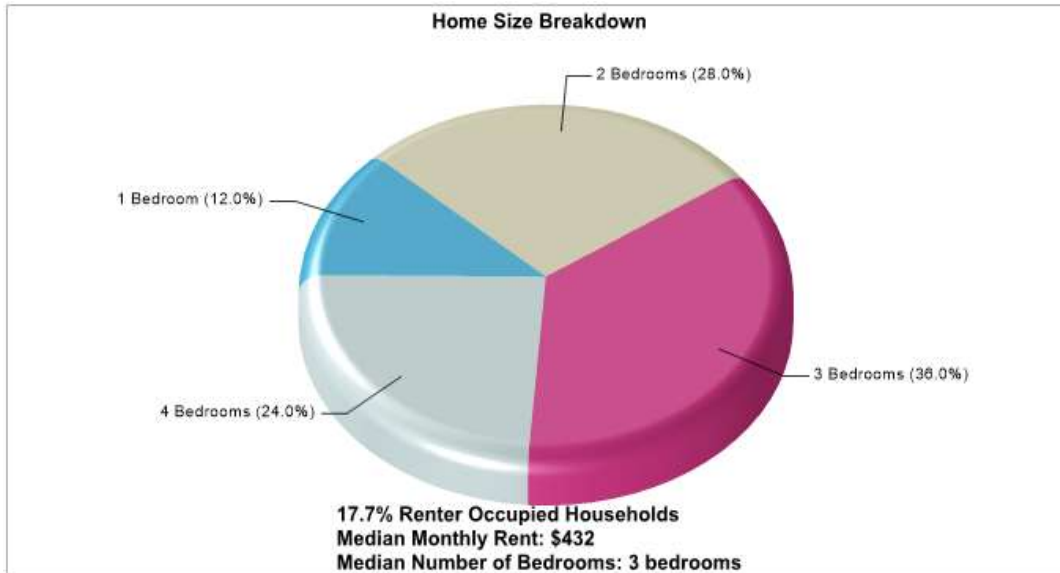

Prepared by RE/MAX real estate

Recent Home Sales

**Location: Richland, TX
Home Sales Pricing Pattern**

Prepared by RE/MAX real estate

Climate Information

Richland

Prepared by RE/MAX real estate

Average Precipitation Measured at NAVARRO MILLS DAM (elevation: 454ft.)