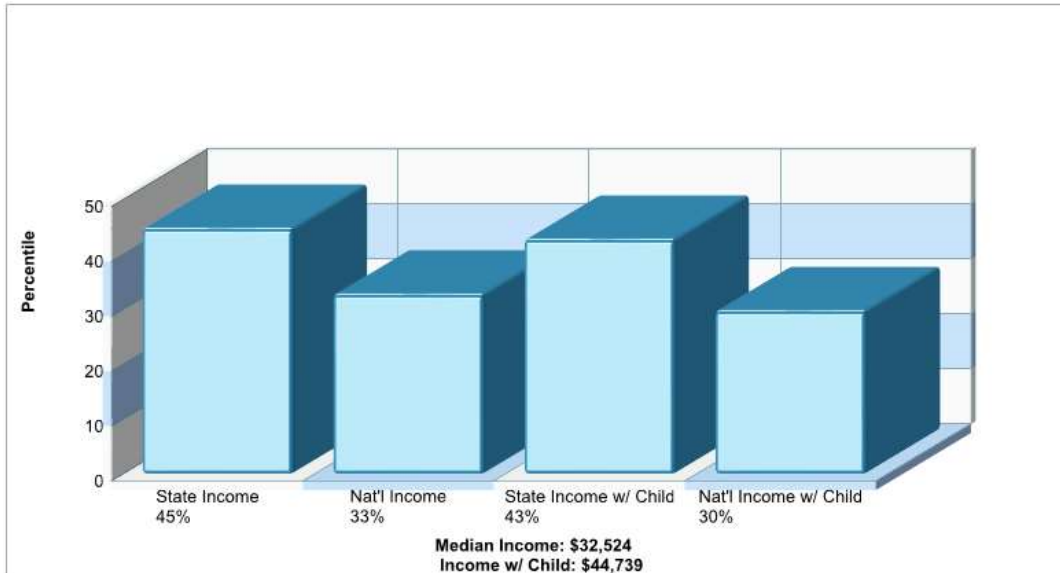

Prepared by RE/MAX real estate

Recent Home Sales

**Location: Richland, TX
Home Sales Pricing Pattern**

Prepared by RE/MAX real estate

Climate Information

Richland

Prepared by RE/MAX real estate

Average Precipitation Measured at NAVARRO MILLS DAM (elevation: 454ft.)

Temperature Measured at NAVARRO MILLS DAM (elevation: 454ft.)

Prepared by RE/MAX real estate

Houses of Worship

Richland

Prepared by RE/MAX real estate

County Facts

Richland

Prepared by RE/MAX real estate

Location: Richland, TX County Income

Location: Richland, TX County Age Breakdown

Prepared by RE/MAX real estate

Location: Richland, TX County Adult Education Level

Location: Richland, TX County Household Characteristics