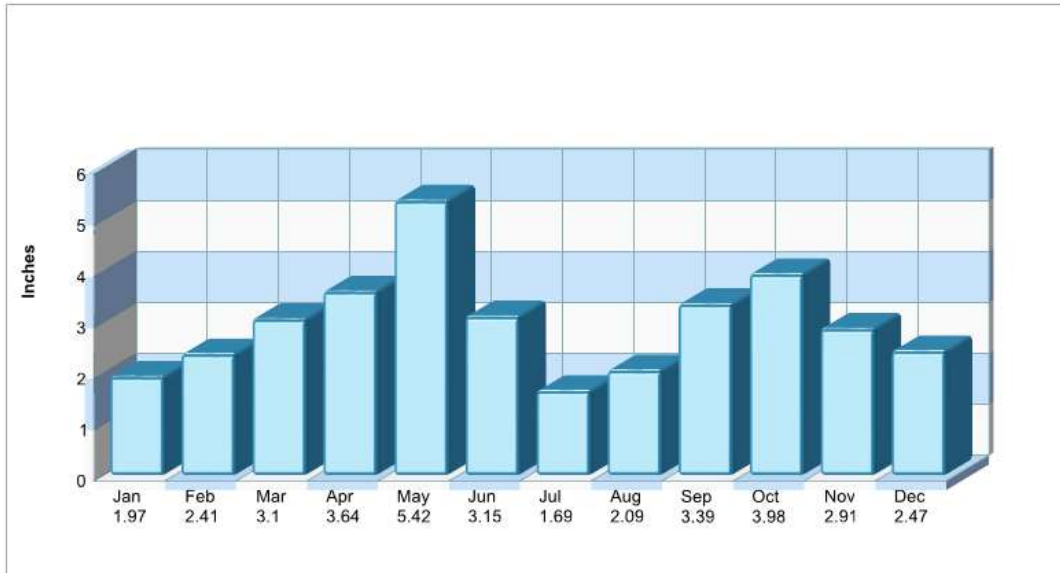

Prepared by RE/MAX real estate

Recent Home Sales

**Location: Richland, TX
Home Sales Pricing Pattern**

Prepared by RE/MAX real estate

Climate Information

Richland

Prepared by RE/MAX real estate

Average Precipitation Measured at NAVARRO MILLS DAM (elevation: 454ft.)

Temperature Measured at NAVARRO MILLS DAM (elevation: 454ft.)

Prepared by RE/MAX real estate

Houses of Worship

Richland

Prepared by RE/MAX real estate

County Facts

Richland

Prepared by RE/MAX real estate