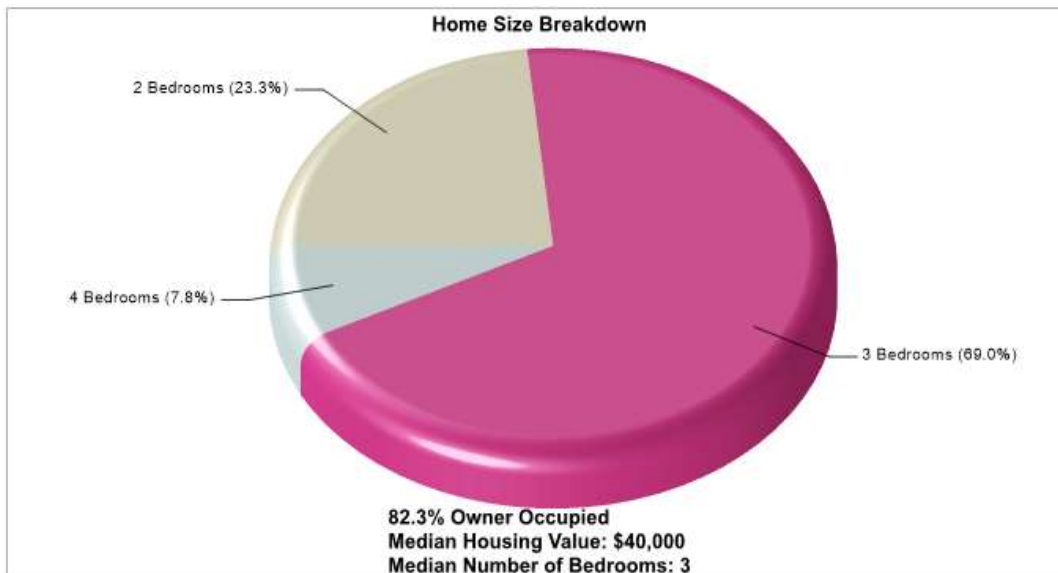

Location: Richland, TX City/Area Home Ownership

Prepared by RE/MAX real estate