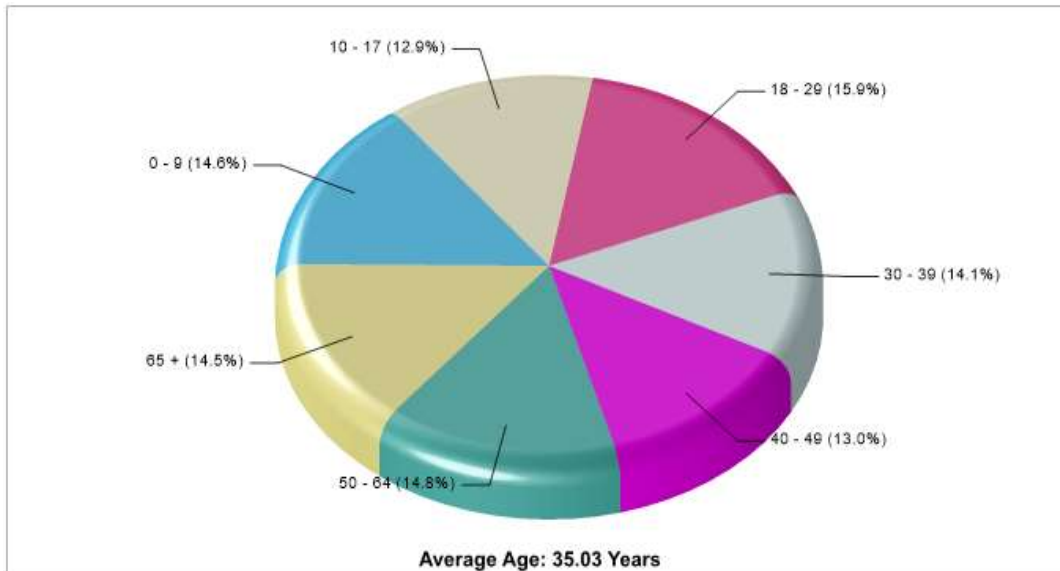

Temperature Measured at NAVARRO MILLS DAM (elevation: 454ft.)

Prepared by RE/MAX real estate

Houses of Worship

Richland

Prepared by RE/MAX real estate

County Facts

Richland

Prepared by RE/MAX real estate

Location: Richland, TX County Income

Location: Richland, TX County Age Breakdown

Prepared by RE/MAX real estate

Location: Richland, TX County Adult Education Level

Location: Richland, TX County Household Characteristics