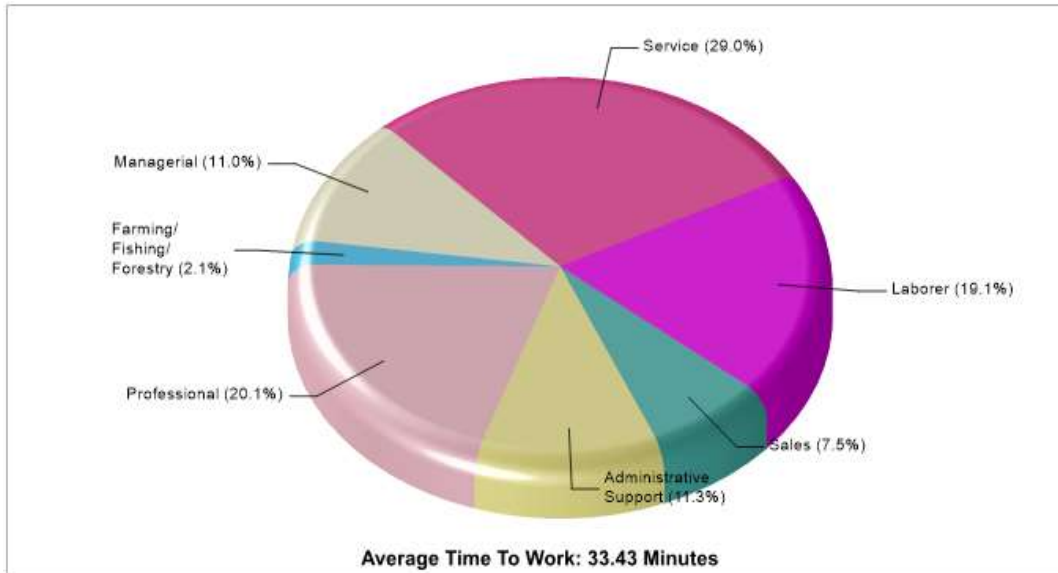

Location: Richland, TX Neighborhood Adult Education Level

Location: Richland, TX Neighborhood Household Characteristics

Prepared by RE/MAX real estate

Location: Richland, TX Neighborhood Employment

Prepared by RE/MAX real estate

Area Facts

Richland

Prepared by RE/MAX real estate

Location: Richland, TX City/Area Income

Location: Richland, TX City/Area Population

Prepared by RE/MAX real estate

Location: Richland, TX City/Area Household Characteristics