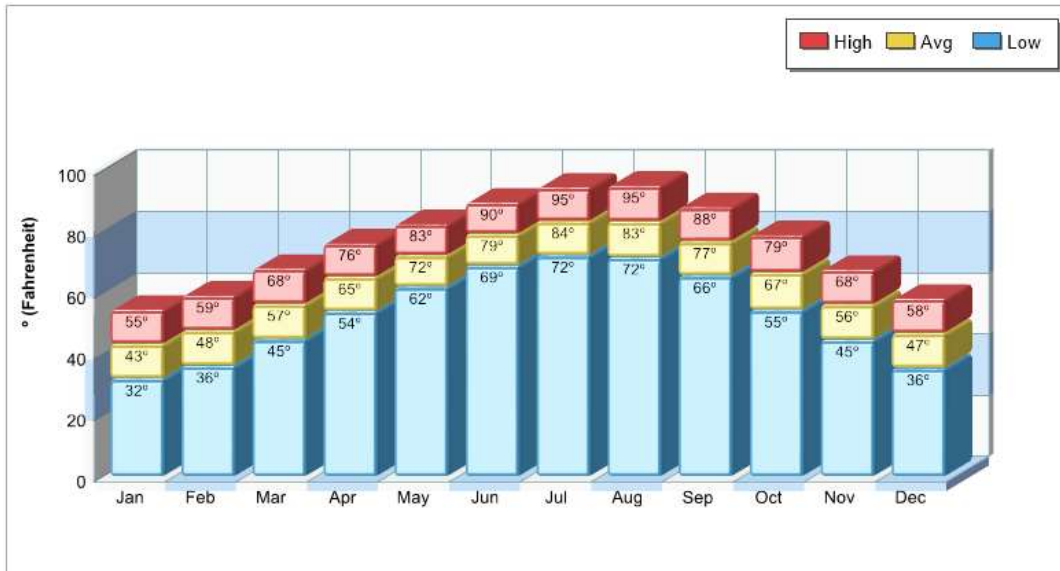

Prepared by RE/MAX real estate

Recent Home Sales

**Location: Richland, TX
Home Sales Pricing Pattern**

Prepared by RE/MAX real estate

Climate Information

Richland

Prepared by RE/MAX real estate

Average Precipitation Measured at NAVARRO MILLS DAM (elevation: 454ft.)

Temperature Measured at NAVARRO MILLS DAM (elevation: 454ft.)

Prepared by RE/MAX real estate

Houses of Worship

Richland

Prepared by RE/MAX real estate

County Facts

Richland

Prepared by RE/MAX real estate