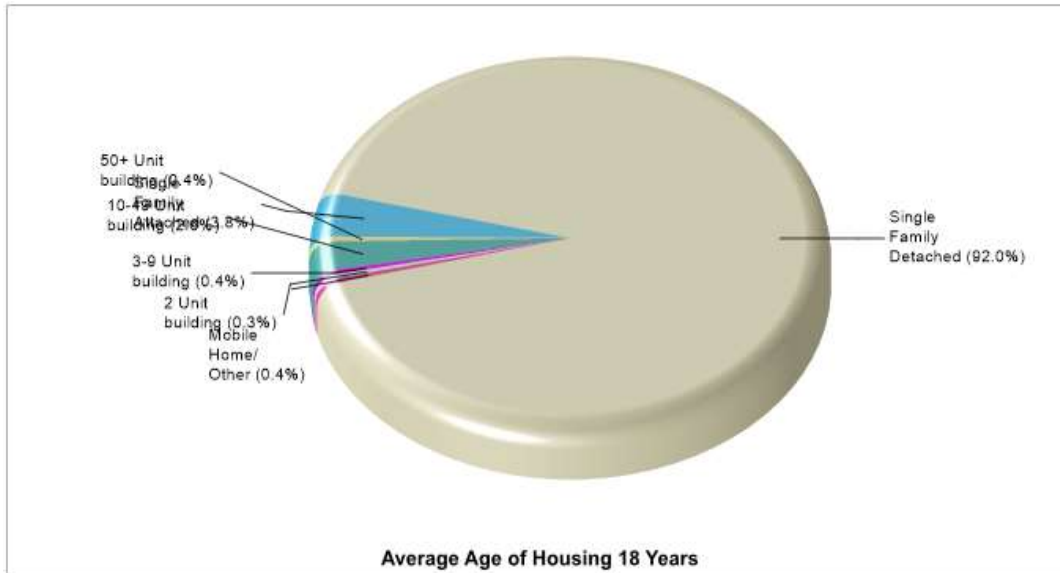

Gender: Coed

Student/Teacher Ratio: 1.6 to 1

Mascot: N/A

Prepared by RE/MAX real estate

Housing Information

The Colony

Prepared by RE/MAX real estate

Location: The Colony, TX City/Area Housing Characteristics