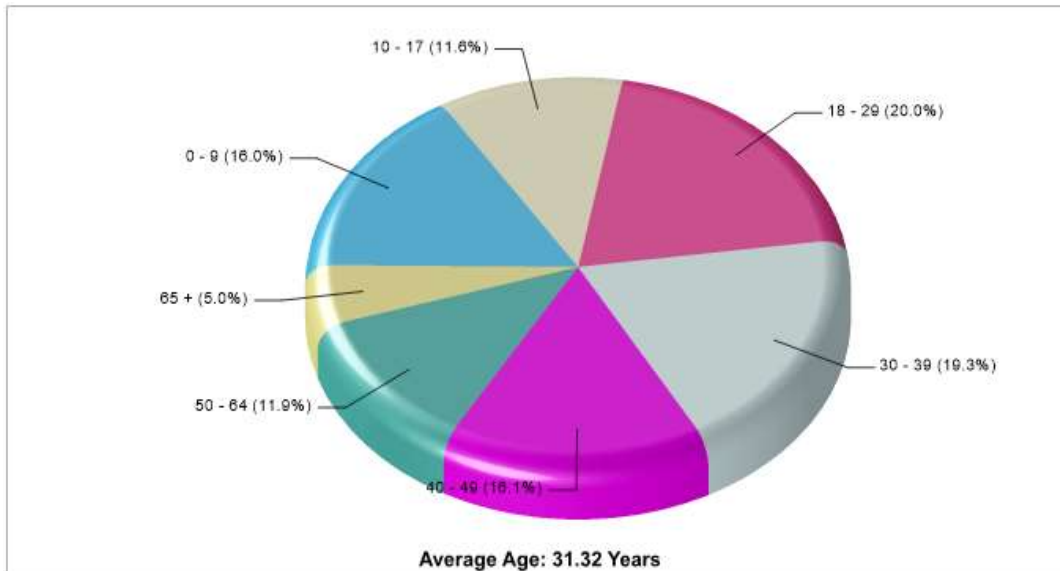

Location: The Colony, TX County Age Breakdown

Prepared by RE/MAX real estate