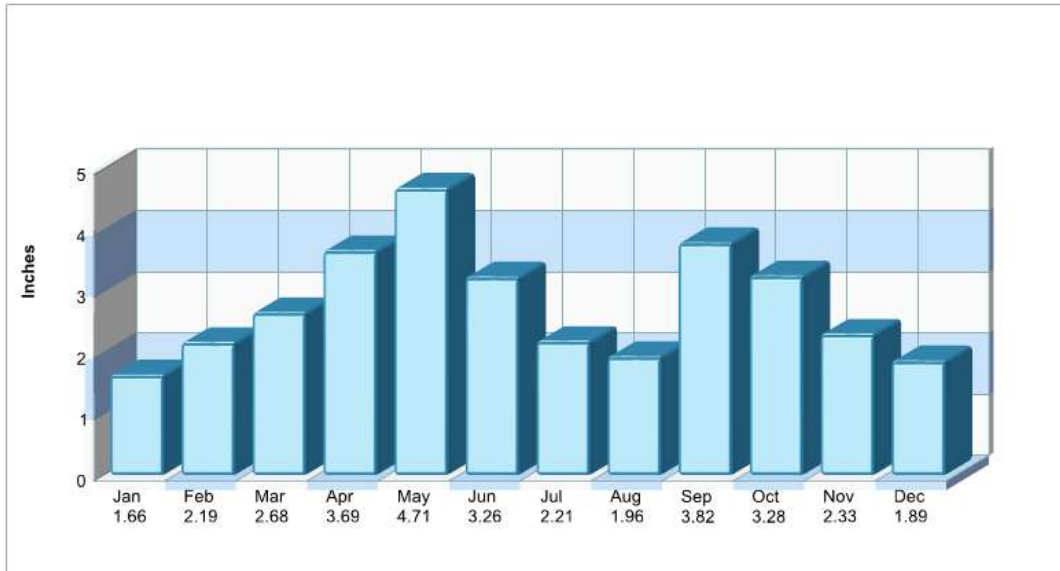

Prepared by RE/MAX real estate

Climate Information

The Colony

Prepared by RE/MAX real estate

Average Precipitation Measured at GRAPEVINE DAM (elevation: 585ft.)

Temperature Measured at GRAPEVINE DAM (elevation: 585ft.)