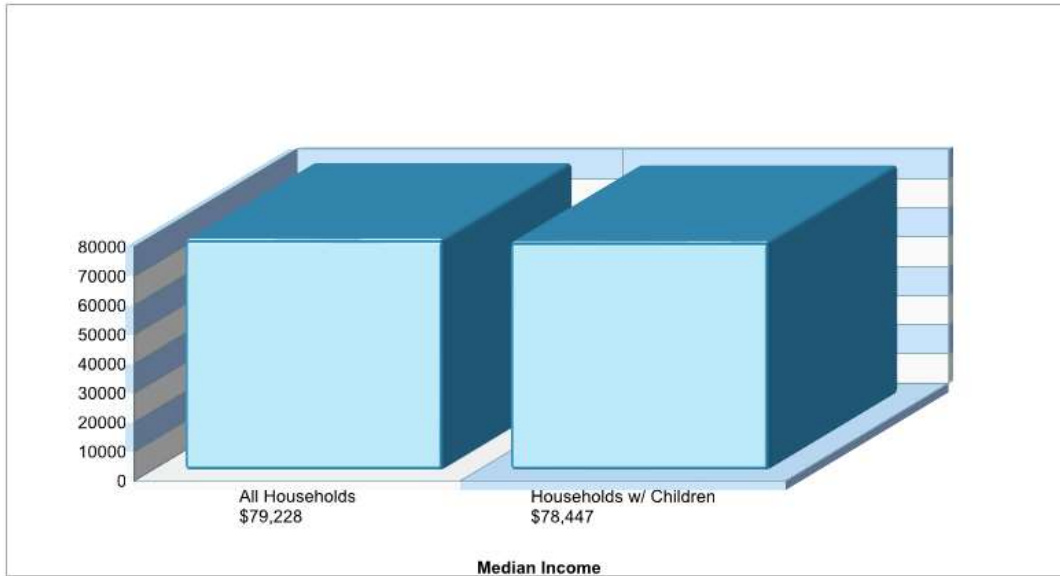

Location: The Colony, TX Household Income