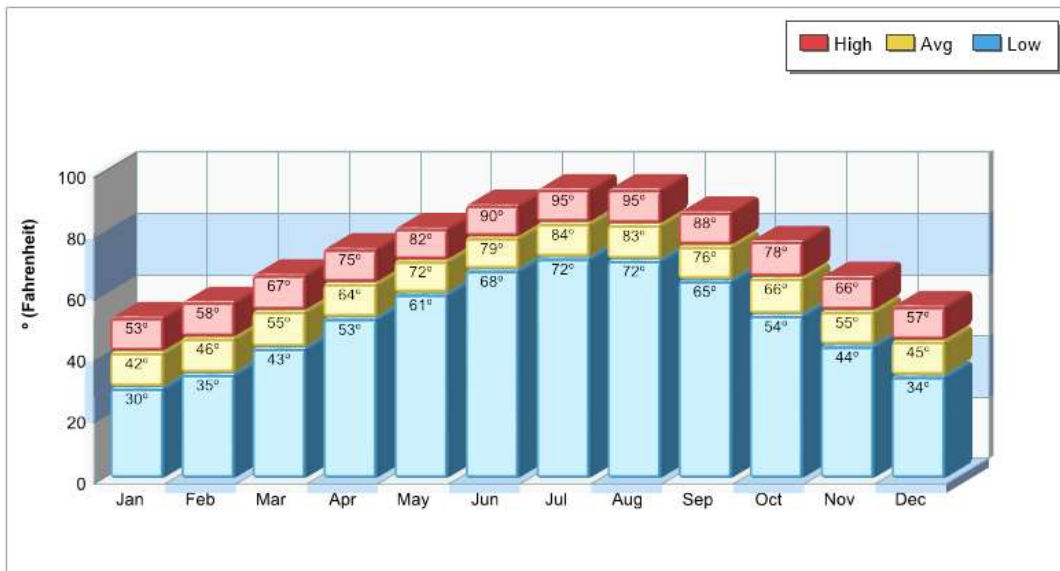

Prepared by RE/MAX real estate

Climate Information

The Colony

Prepared by RE/MAX real estate

Average Precipitation Measured at GRAPEVINE DAM (elevation: 585ft.)

Temperature Measured at GRAPEVINE DAM (elevation: 585ft.)