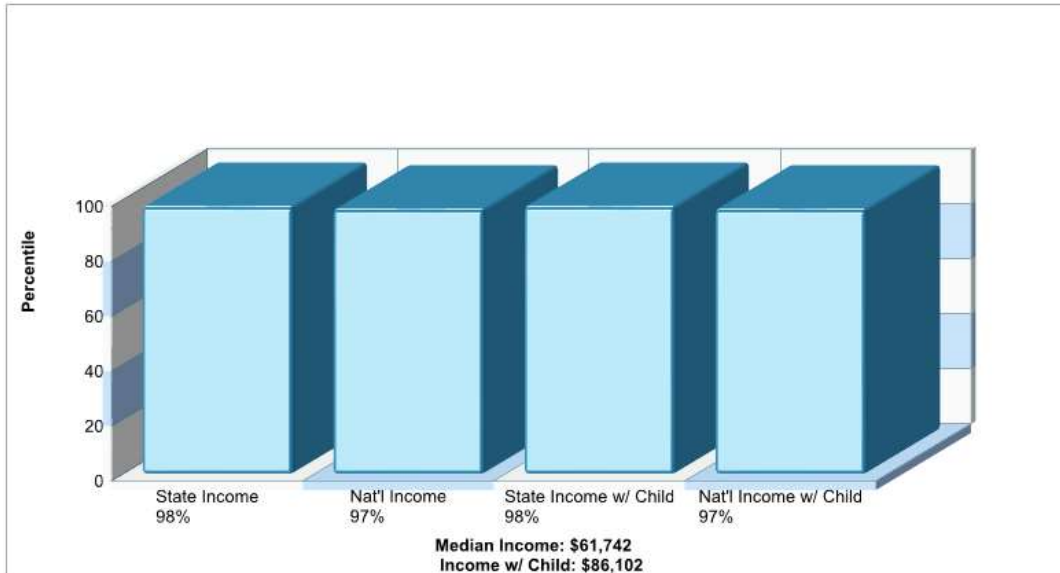

Location: The Colony, TX County Income