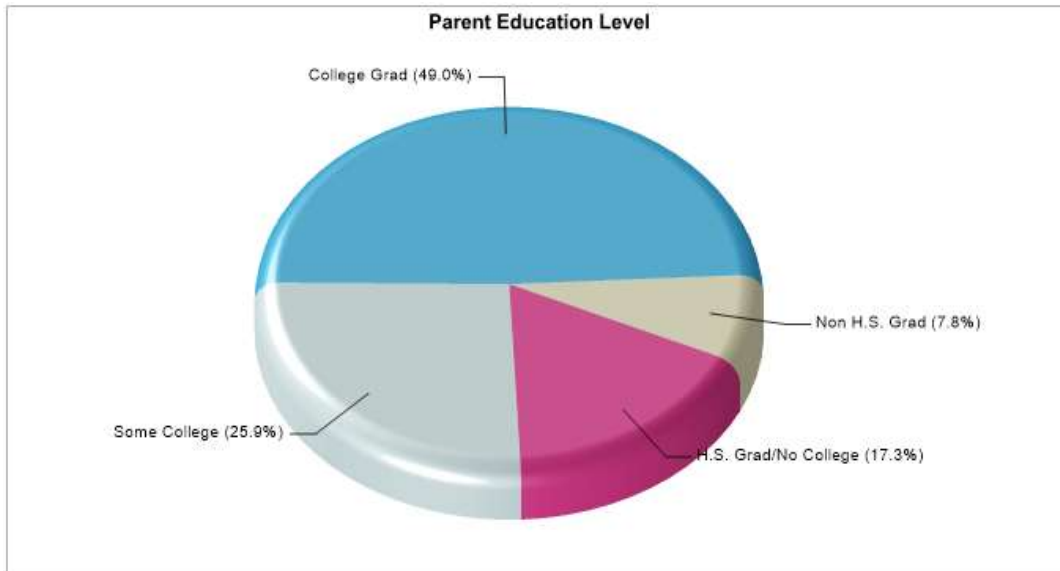

Location: The Colony, TX Parent Education Level

Prepared by RE/MAX real estate