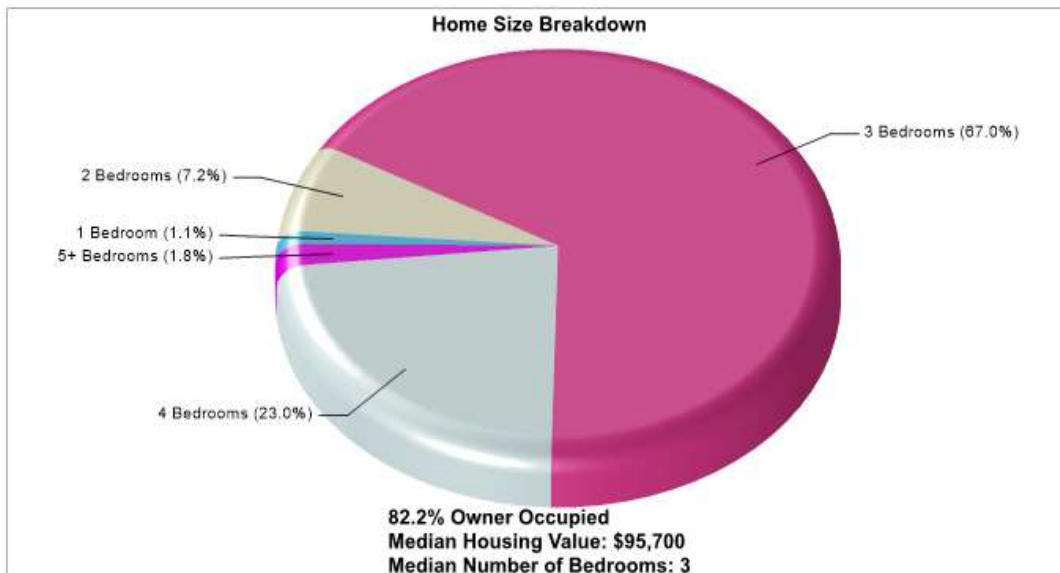

Location: The Colony, TX City/Area Home Ownership

Prepared by RE/MAX real estate