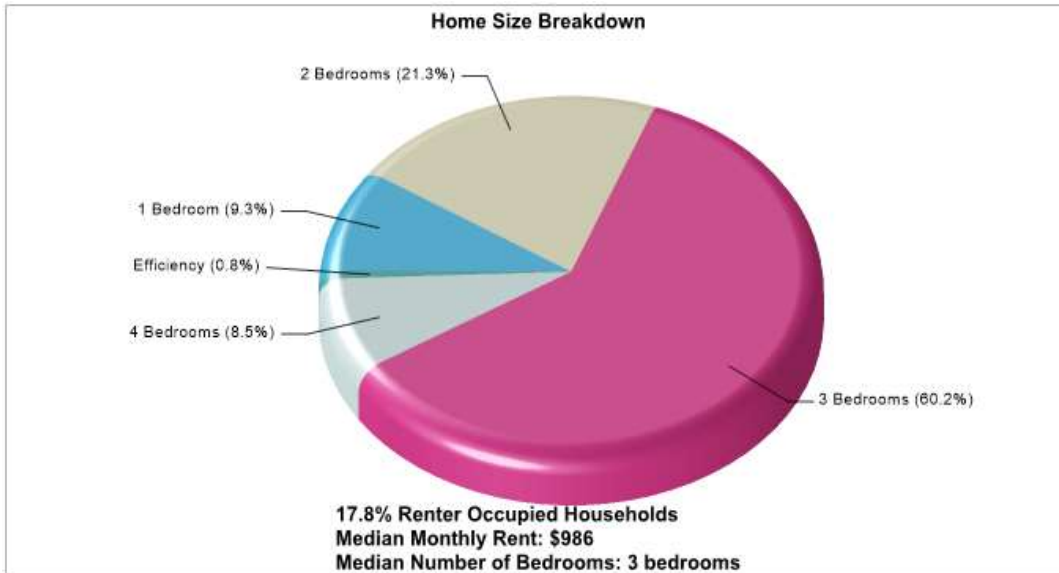

Location: The Colony, TX City/Area Rental

Prepared by RE/MAX real estate