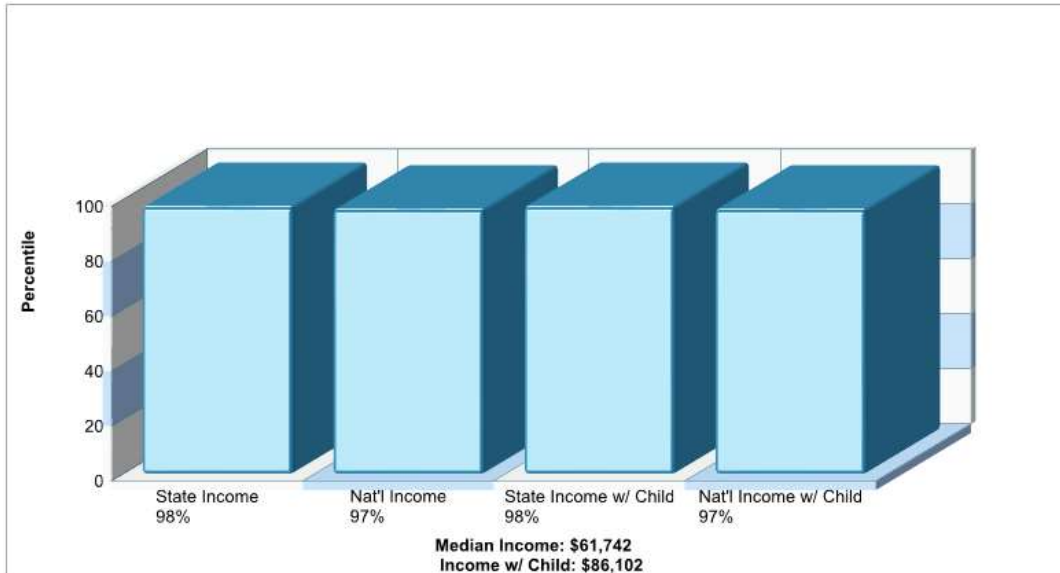

Location: Argyle, TX County Income