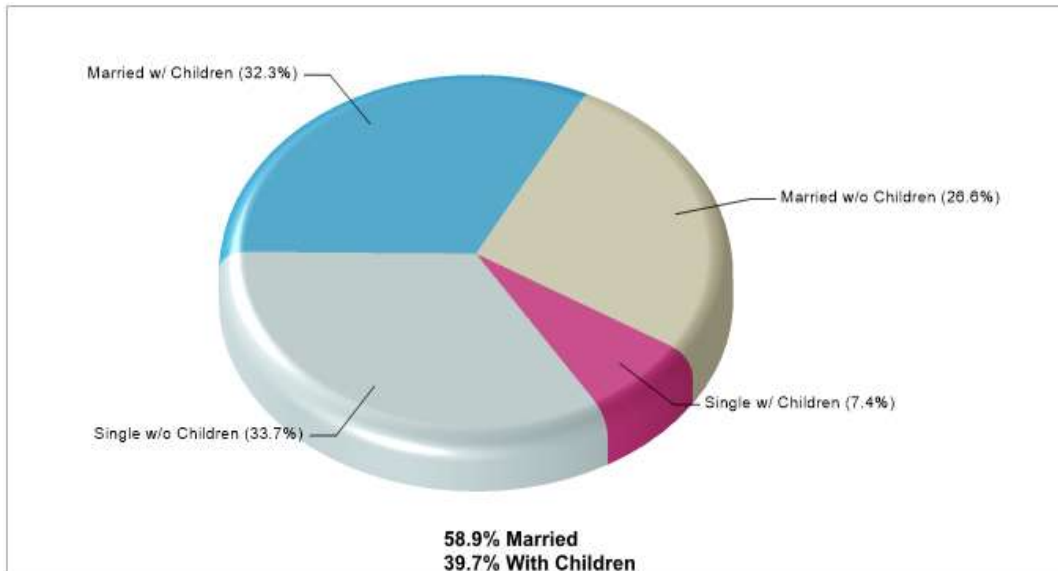

Location: Argyle, TX County Household Characteristics

Prepared by RE/MAX real estate