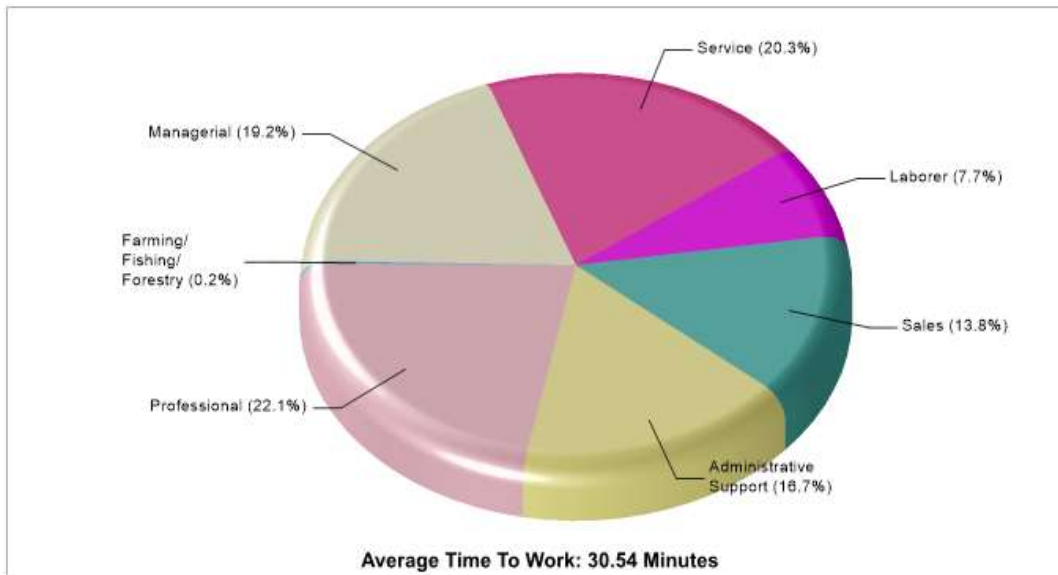

Location: Argyle, TX County Employment

Prepared by RE/MAX real estate