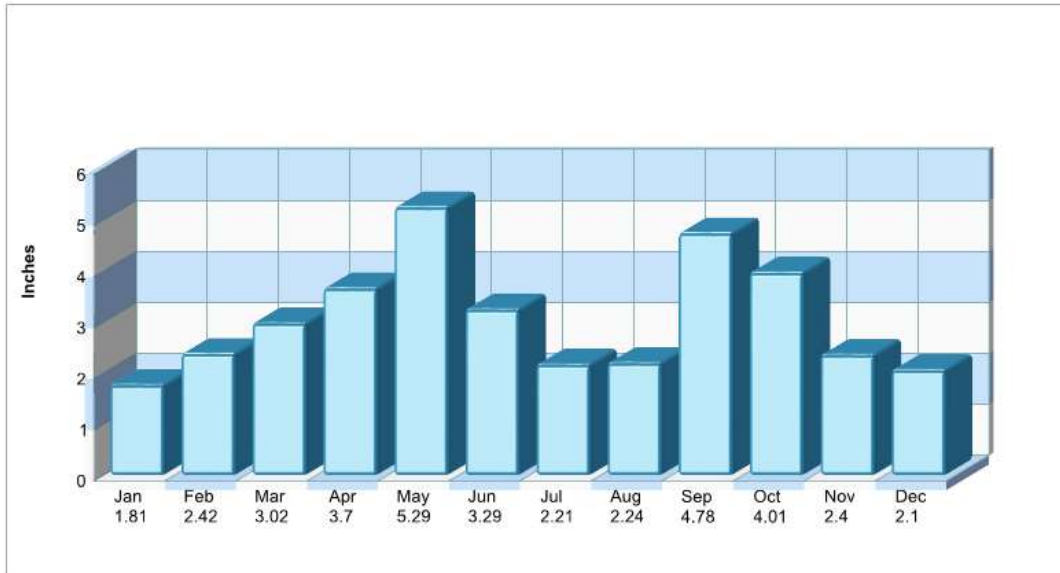

Argyle

Prepared by RE/MAX real estate

Average Precipitation Measured at DENTON (elevation: 630ft.)

Temperature Measured at DENTON (elevation: 630ft.)

Prepared by RE/MAX real estate

Houses of Worship

Argyle

Prepared by RE/MAX real estate