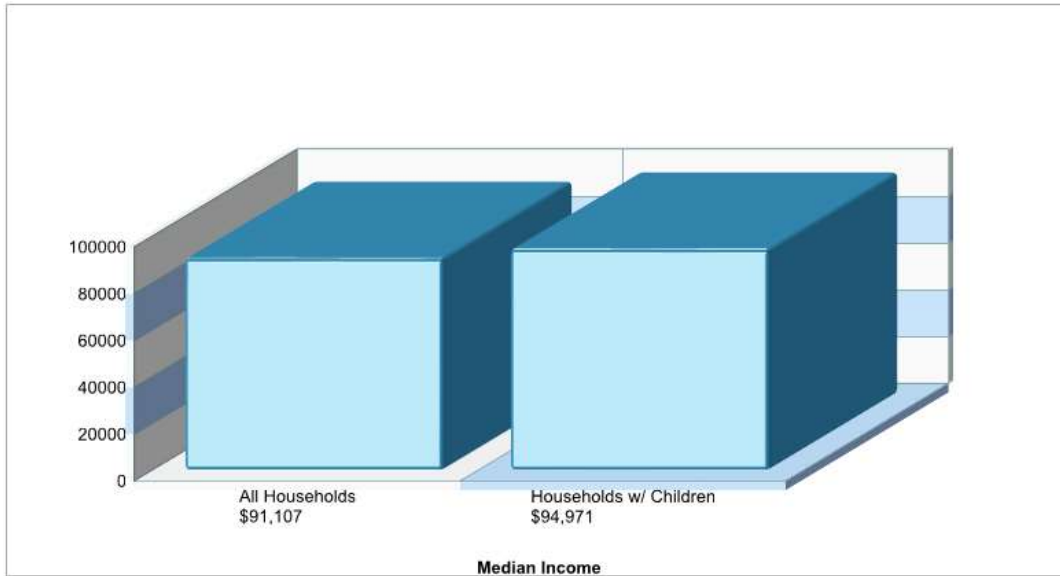

Location: Argyle, TX Household Income