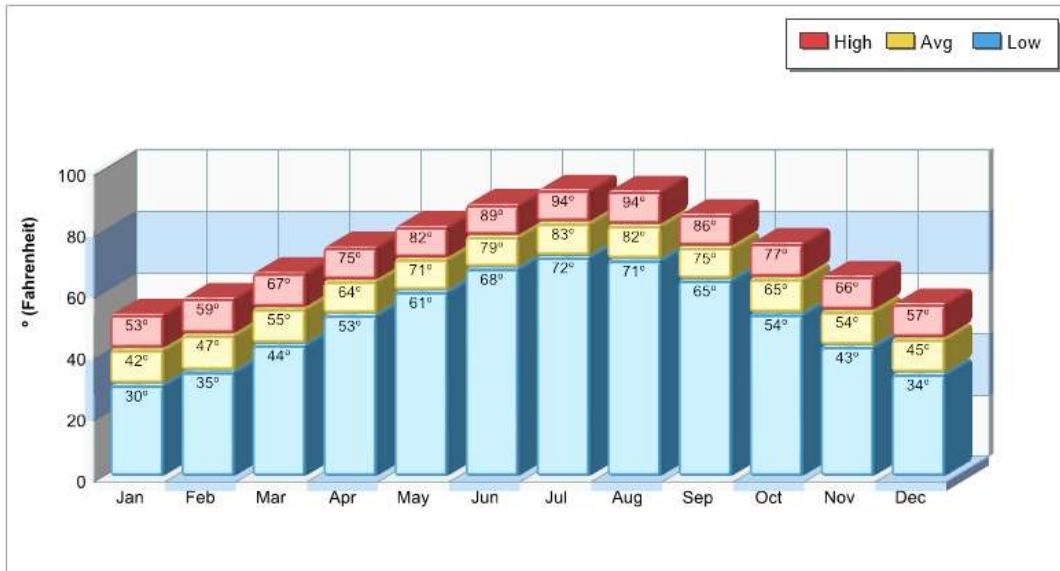

Argyle

Prepared by RE/MAX real estate

Average Precipitation Measured at DENTON (elevation: 630ft.)

Temperature Measured at DENTON (elevation: 630ft.)

Prepared by RE/MAX real estate

Houses of Worship

Argyle

Prepared by RE/MAX real estate