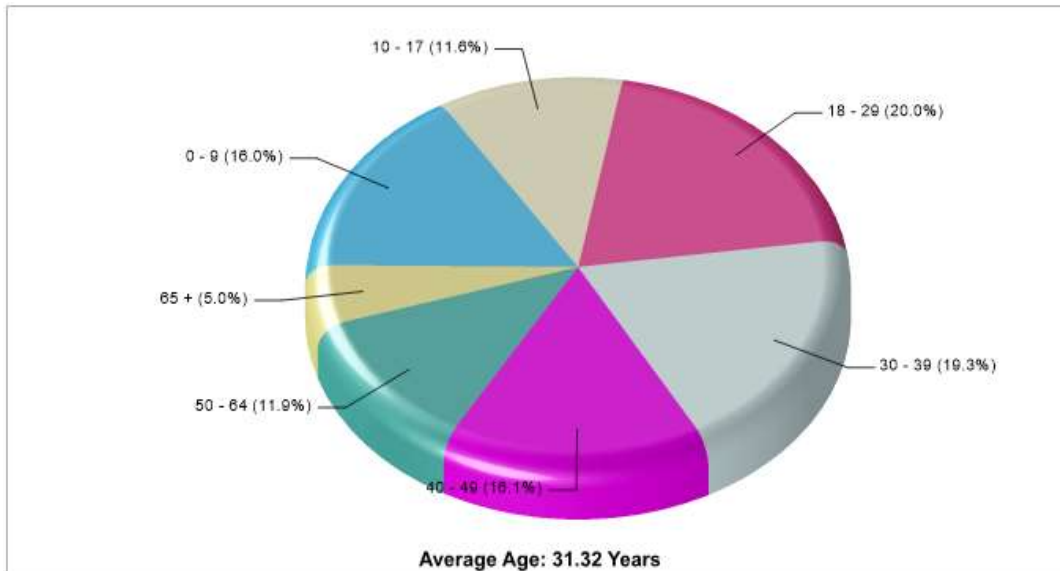

Location: Argyle, TX County Age Breakdown

Prepared by RE/MAX real estate