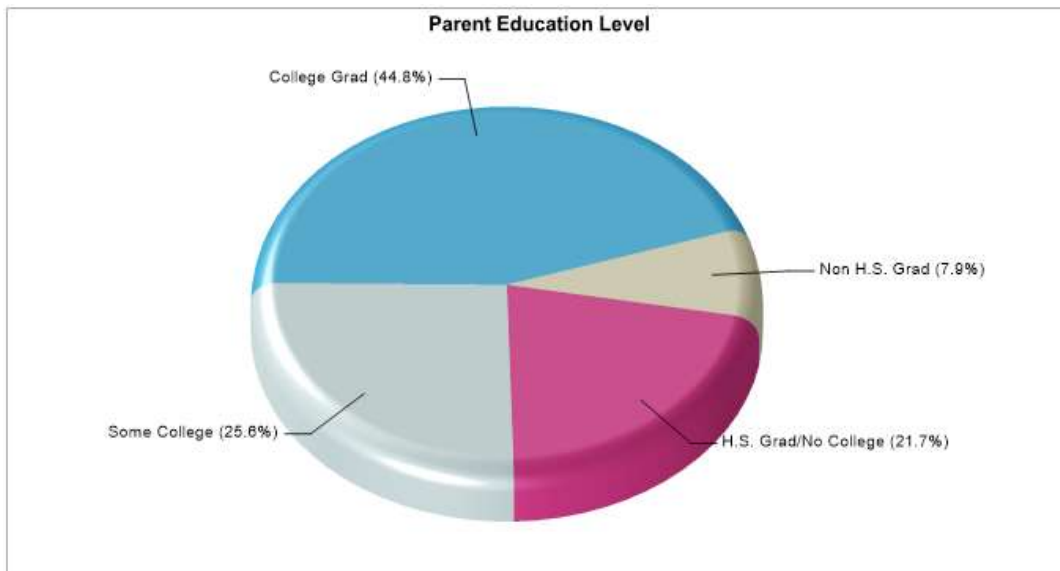

Location: Argyle, TX Parent Education Level

Prepared by RE/MAX real estate