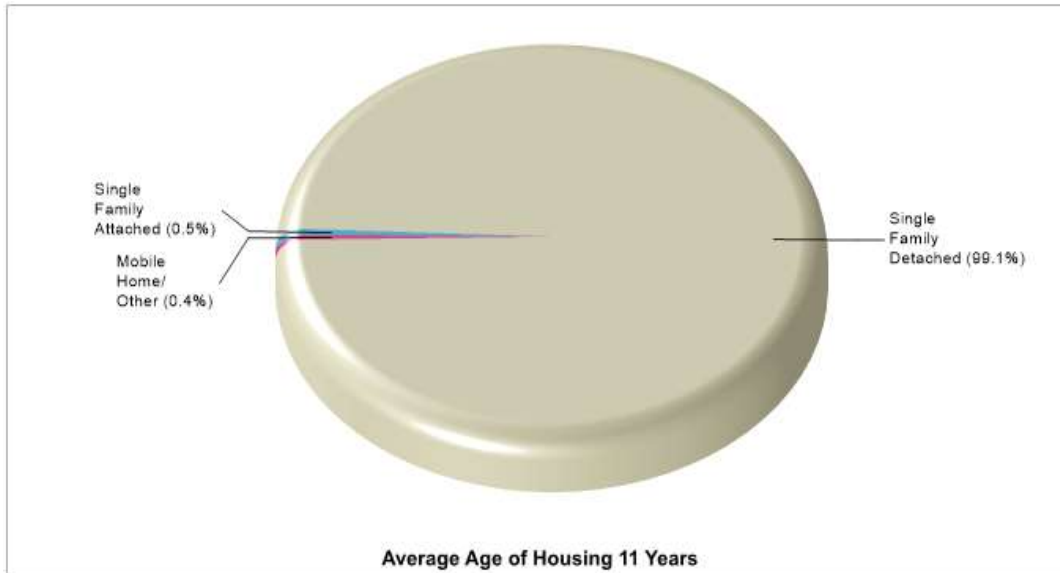

Location: Highland Village, TX City/Area Housing Characteristics