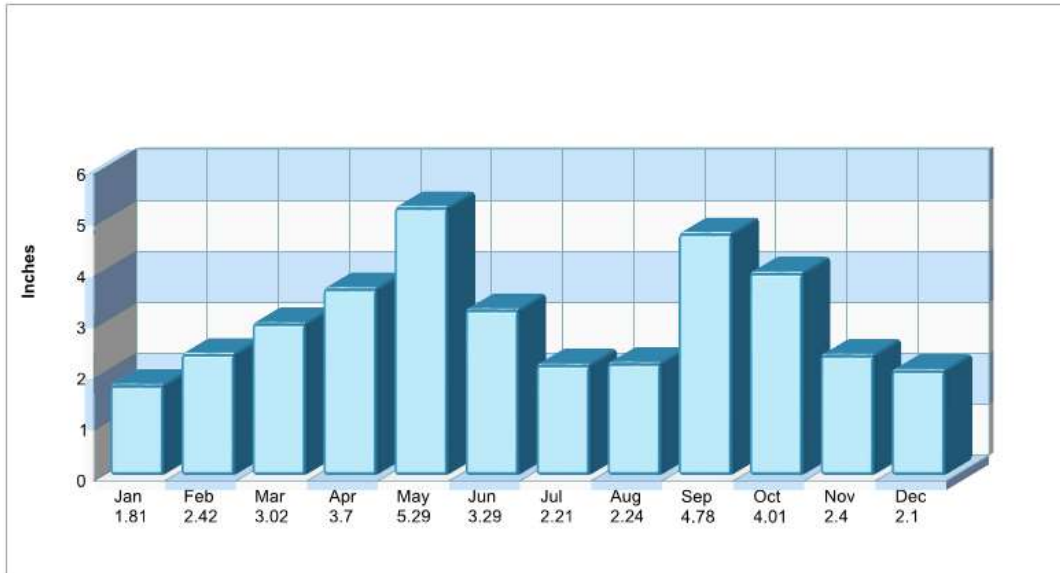

Prepared by RE/MAX real estate

Climate Information

Highland Village

Prepared by RE/MAX real estate

Average Precipitation Measured at DENTON (elevation: 630ft.)

Temperature Measured at DENTON (elevation: 630ft.)