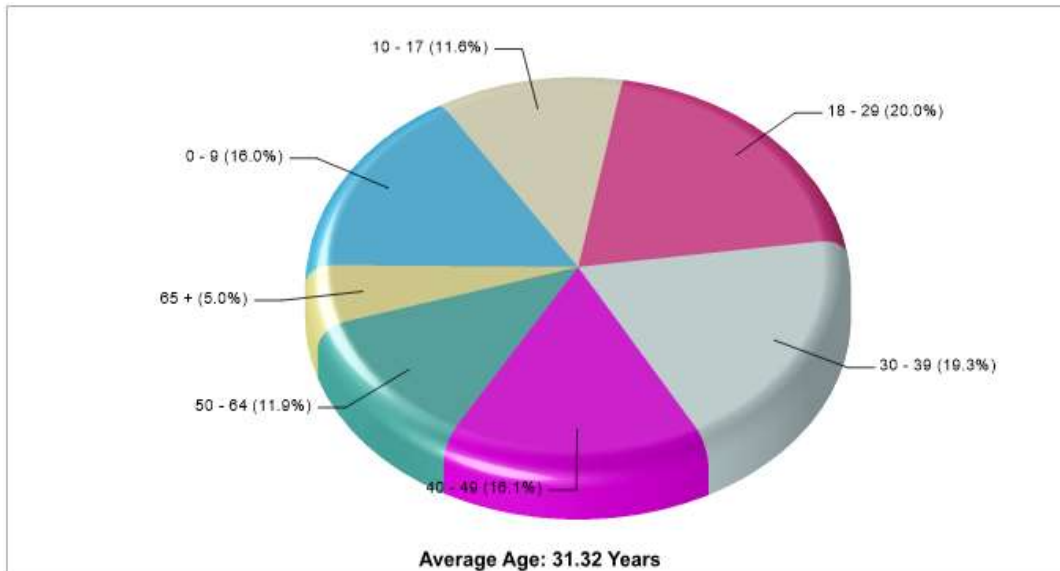

Location: Highland Village, TX County Age Breakdown

Prepared by RE/MAX real estate