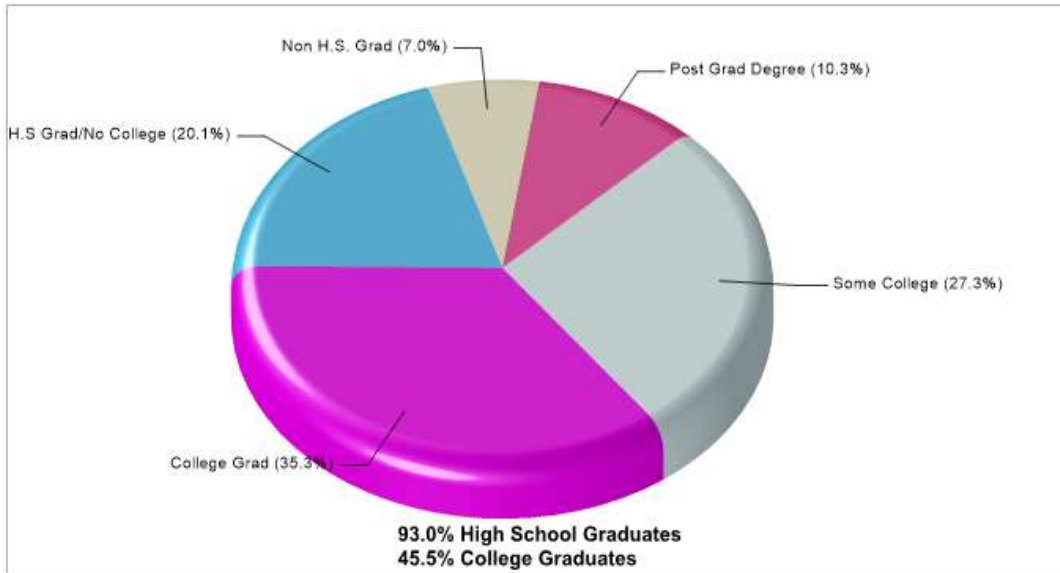

Location: Highland Village, TX County Adult Education Level