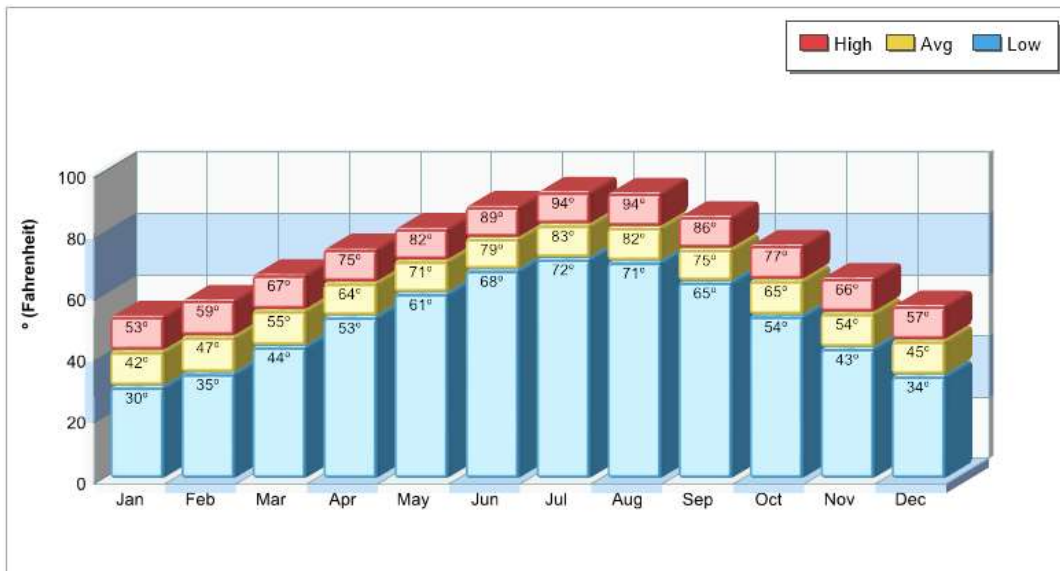

Prepared by RE/MAX real estate

Climate Information

Highland Village

Prepared by RE/MAX real estate

Average Precipitation Measured at DENTON (elevation: 630ft.)

Temperature Measured at DENTON (elevation: 630ft.)