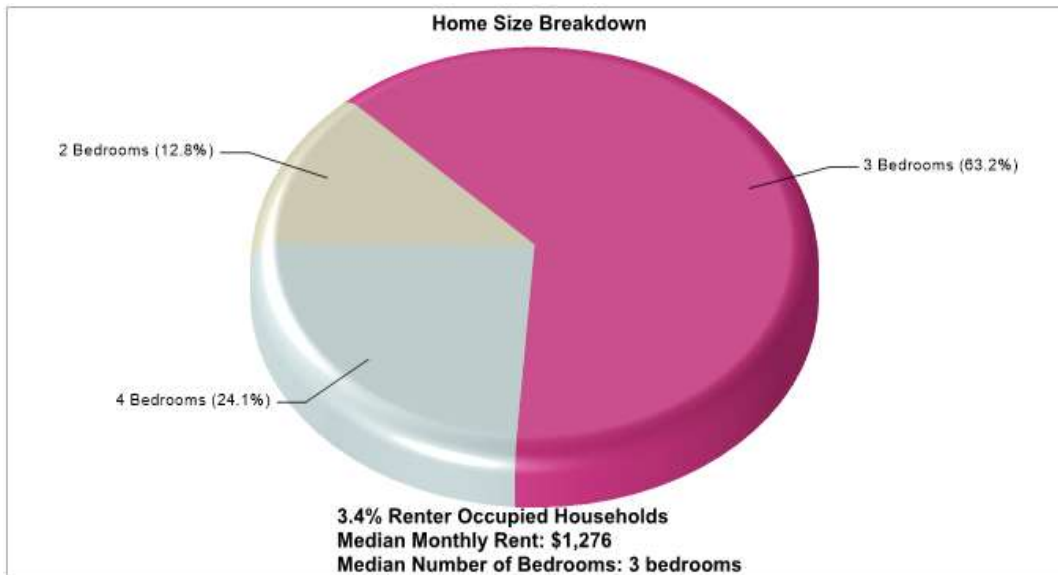

Location: Highland Village, TX City/Area Rental

Prepared by RE/MAX real estate