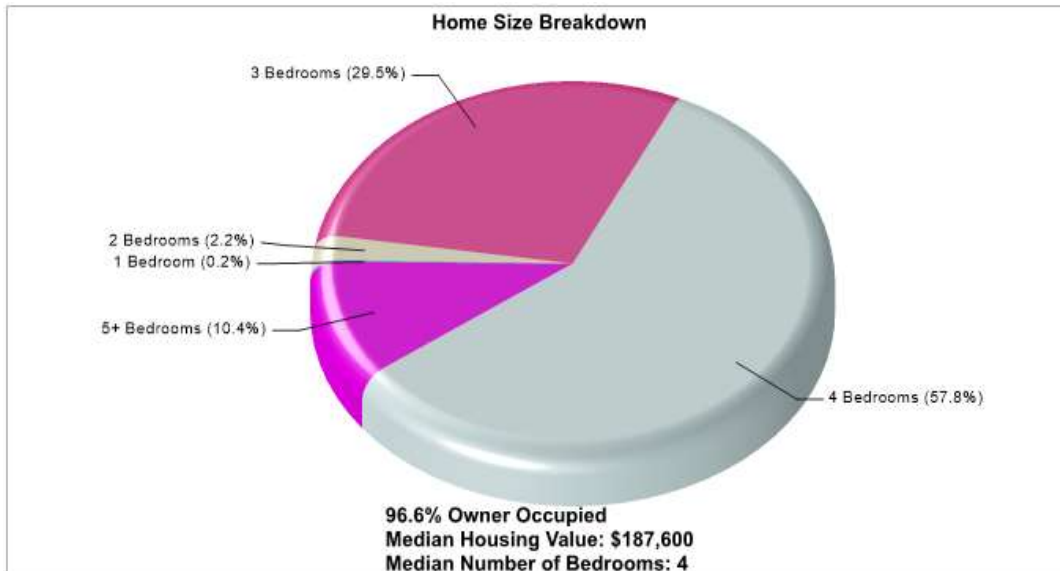

Location: Highland Village, TX City/Area Home Ownership

Prepared by RE/MAX real estate