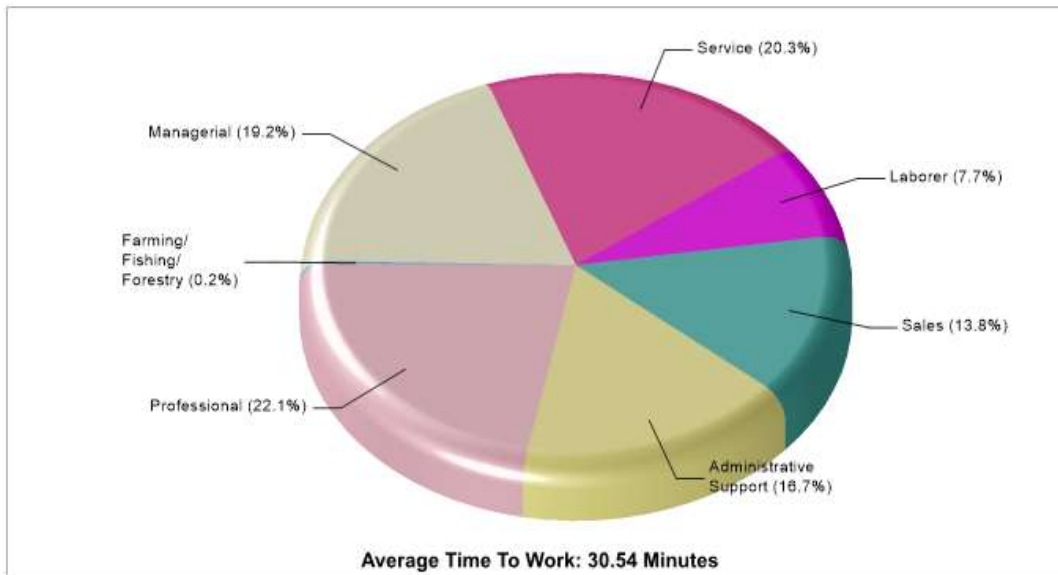

Location: Copper Canyon, TX County Employment

Prepared by RE/MAX real estate