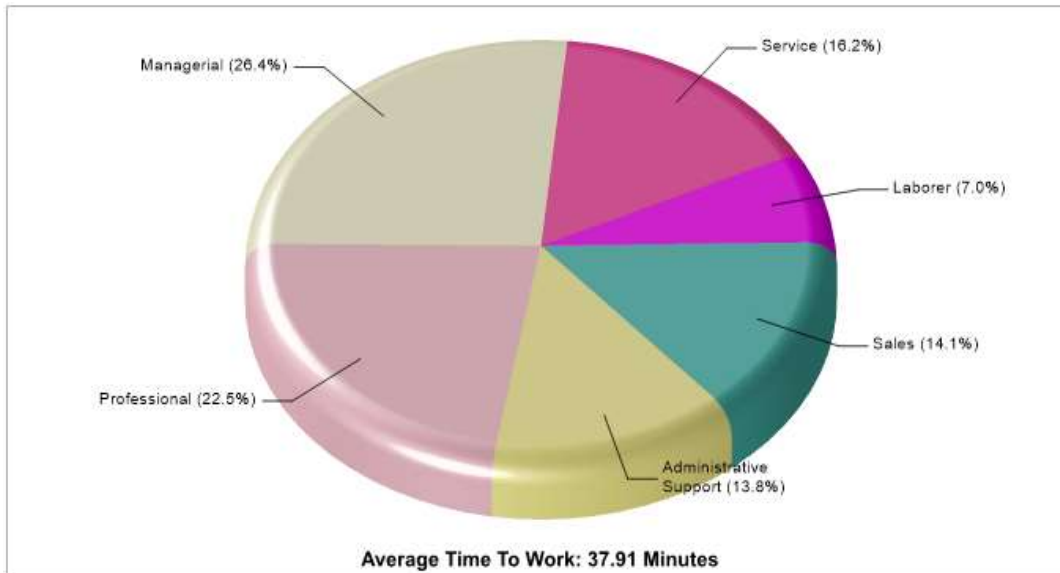

## Location: Copper Canyon, TX City/Area Age Breakdown

Prepared by RE/MAX real estate

**Location: Copper Canyon, TX  
City/Area Adult Education Level**

**Location: Copper Canyon, TX  
City/Area Employment**