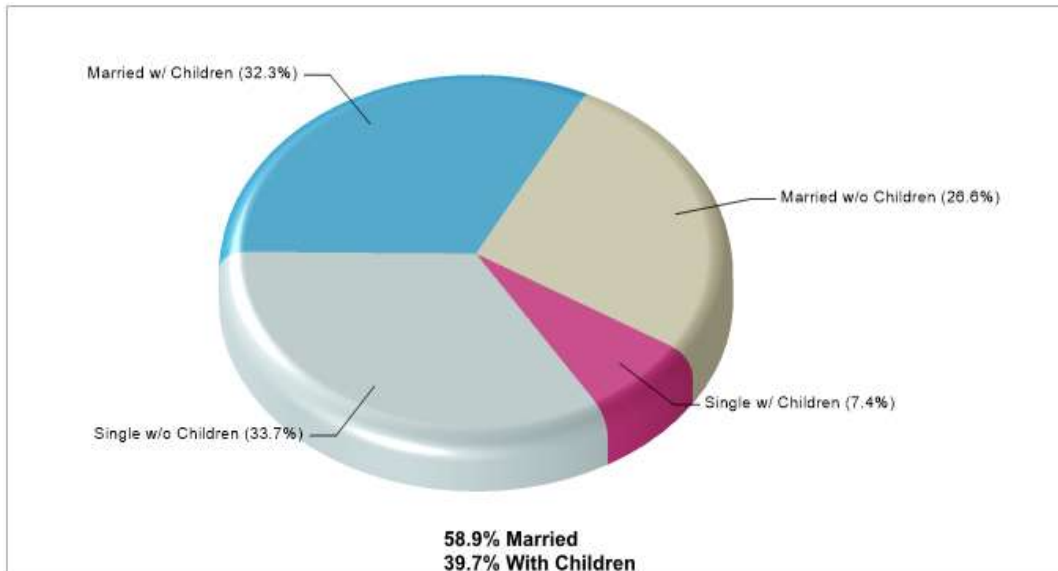

Location: Copper Canyon, TX County Household Characteristics

Prepared by RE/MAX real estate