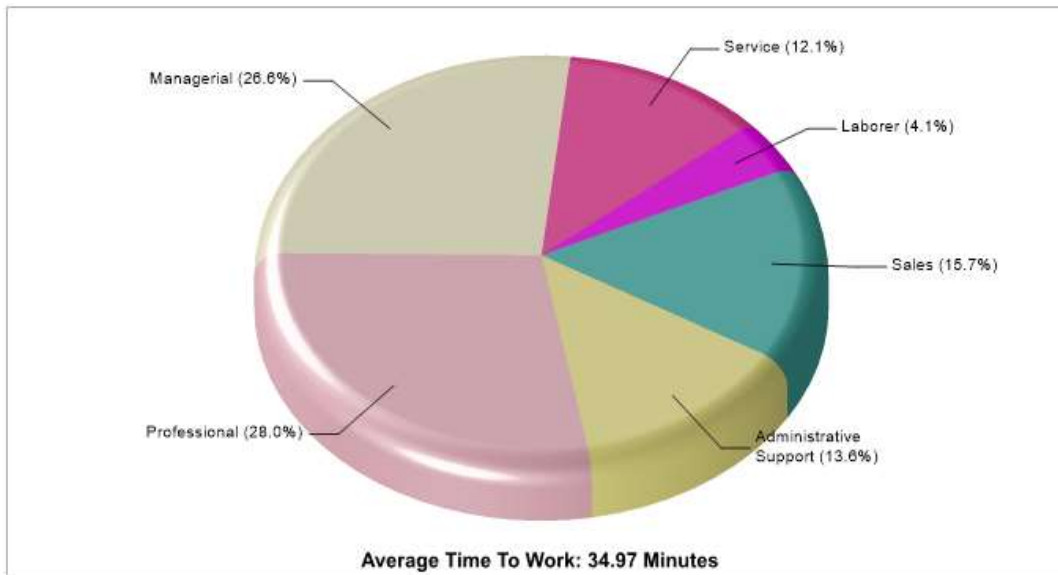

Location: Copper Canyon, TX Neighborhood Employment

Prepared by RE/MAX real estate