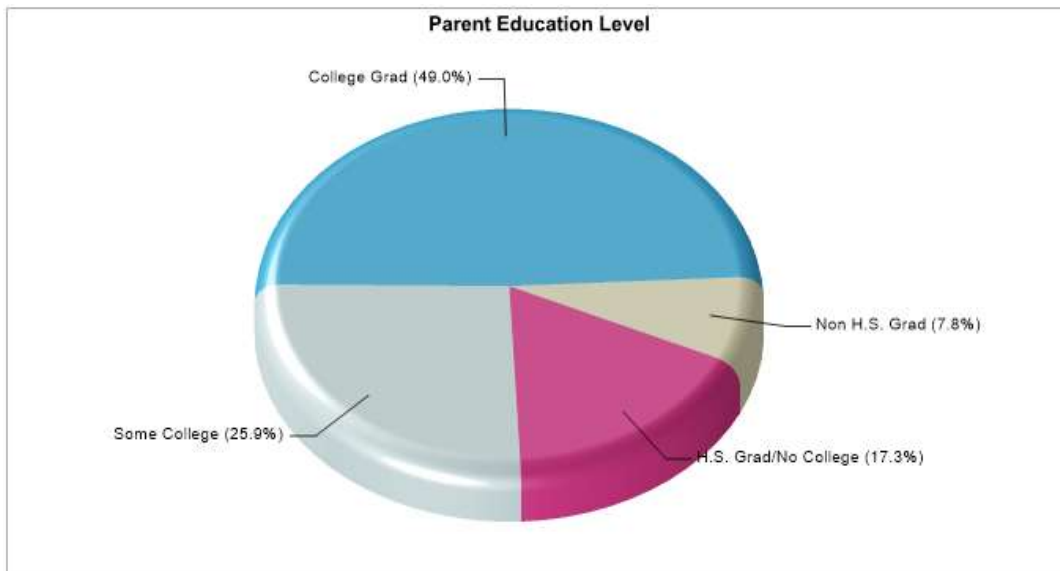

Location: Copper Canyon, TX Parent Education Level

Prepared by RE/MAX real estate