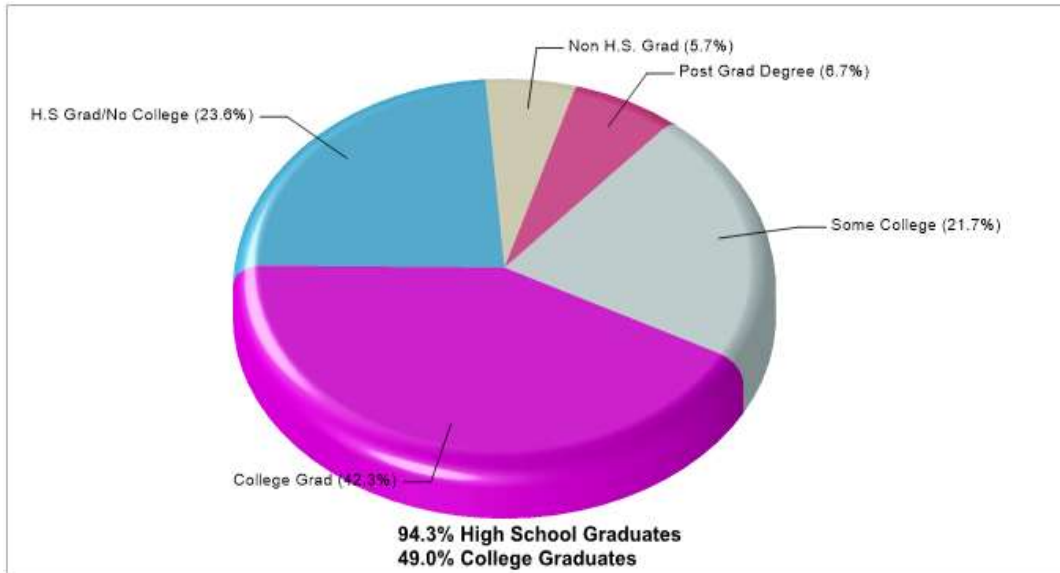

## Location: Copper Canyon, TX City/Area Household Characteristics

## Location: Copper Canyon, TX City/Area Age Breakdown

Prepared by RE/MAX real estate

**Location: Copper Canyon, TX  
City/Area Adult Education Level**

**Location: Copper Canyon, TX  
City/Area Employment**