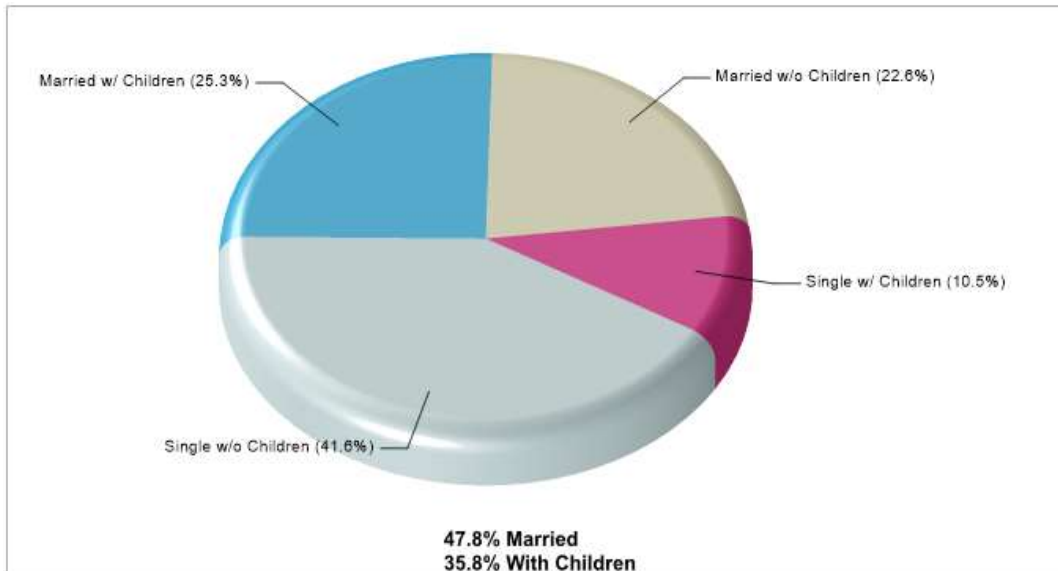

Location: Addison, Texas County Household Characteristics

Prepared by RE/MAX real estate