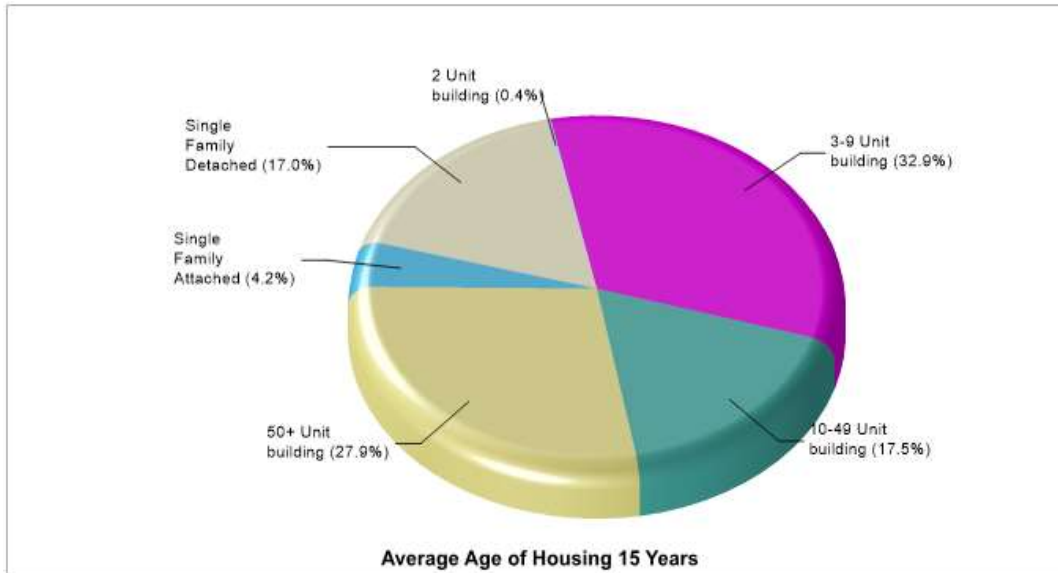

Location: Addison, Texas City/Area Housing Characteristics