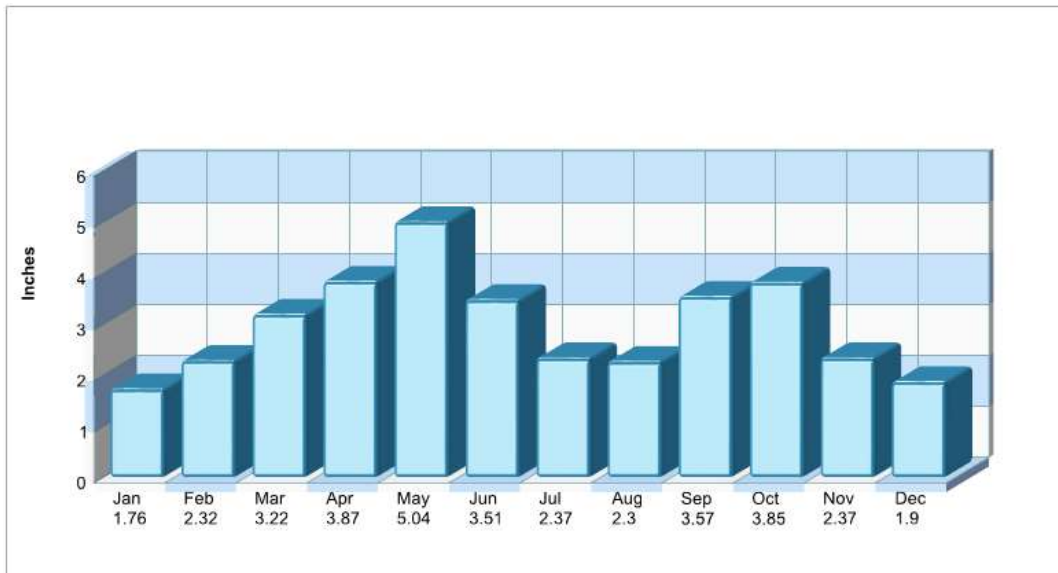

Average Precipitation Measured at DALLAS AIRPORT (elevation: 440ft.)