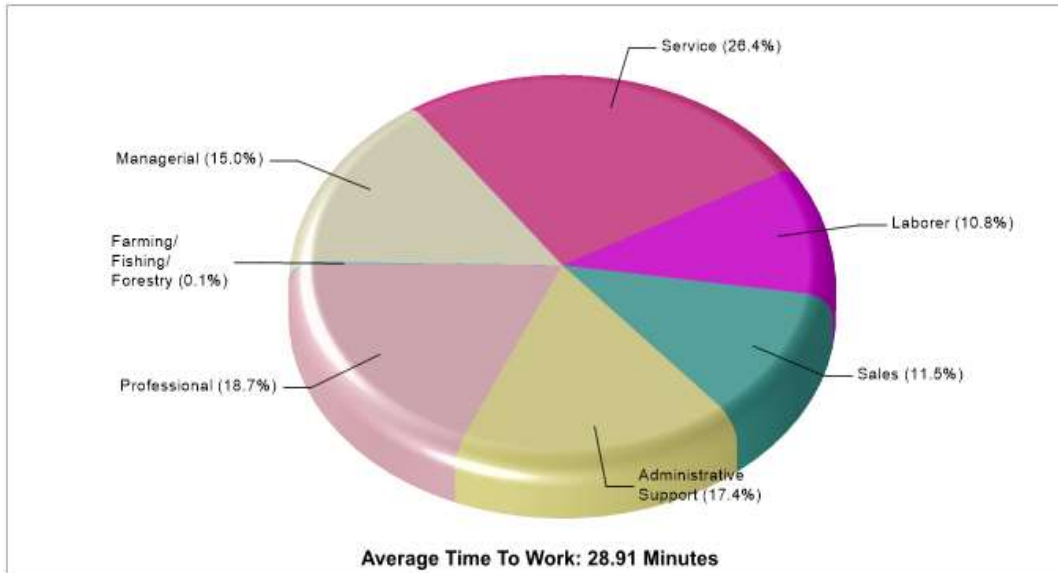

Location: Addison, Texas County Employment

Prepared by RE/MAX real estate