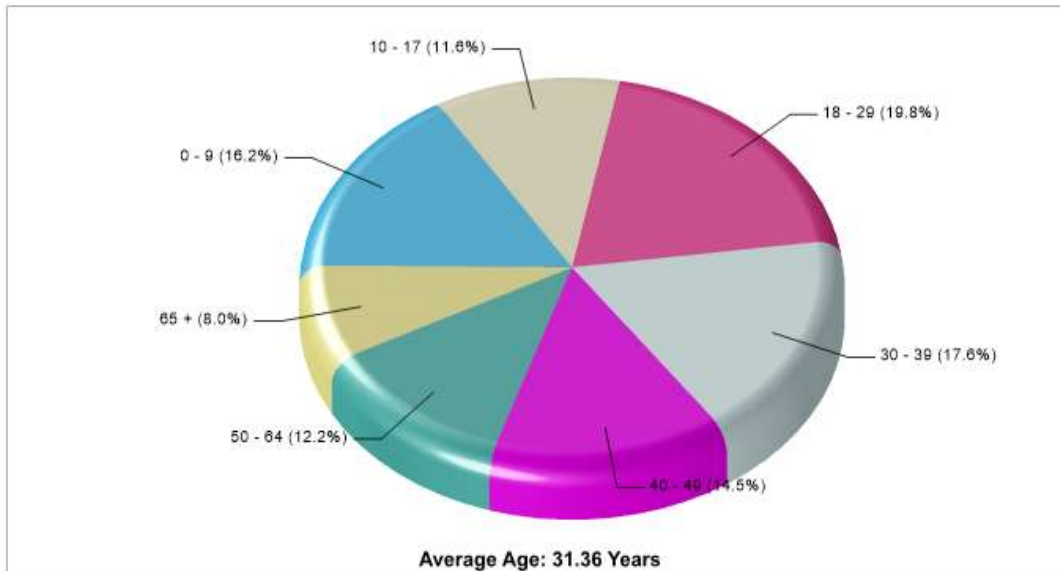

Location: Addison, Texas County Age Breakdown

Prepared by RE/MAX real estate