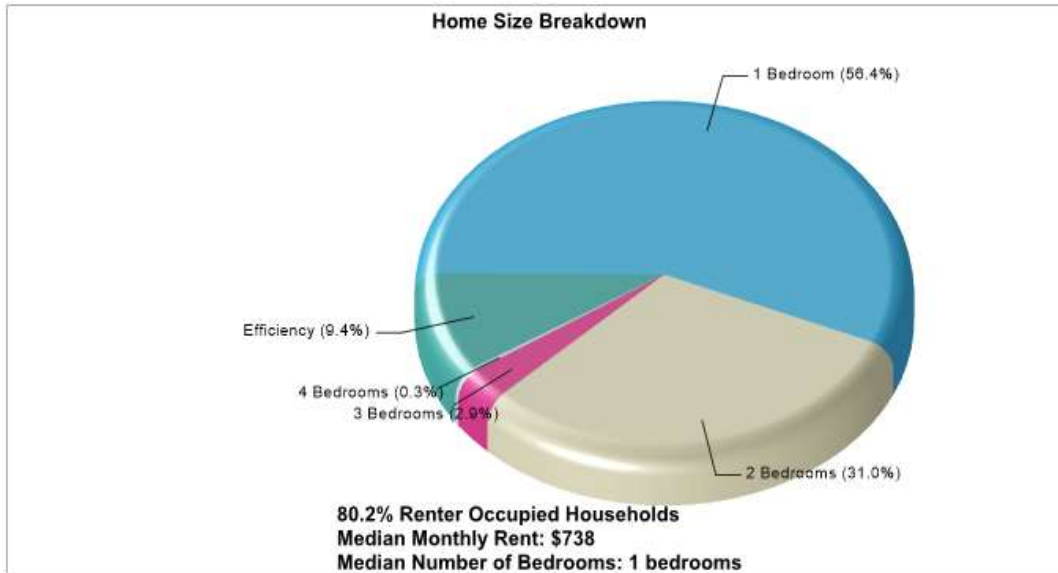

Location: Addison, Texas City/Area Rental

Prepared by RE/MAX real estate