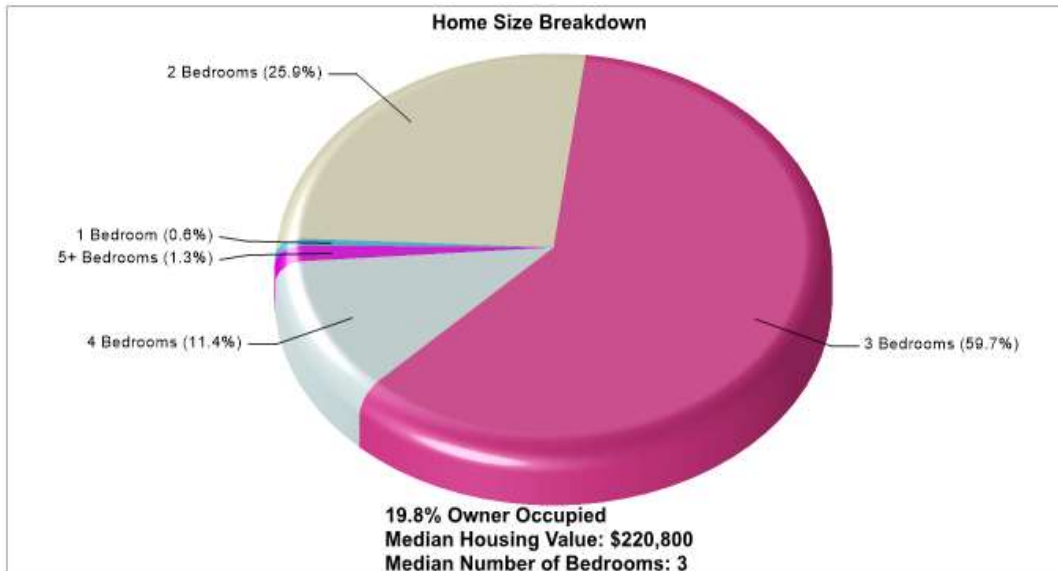

Location: Addison, Texas City/Area Home Ownership

Prepared by RE/MAX real estate