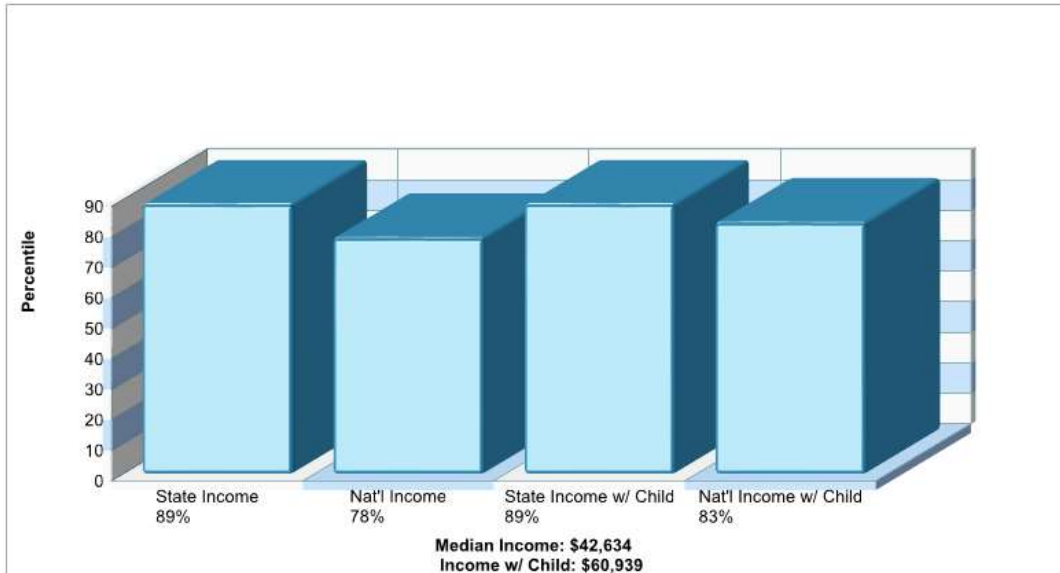

Location: Addison, Texas County Income