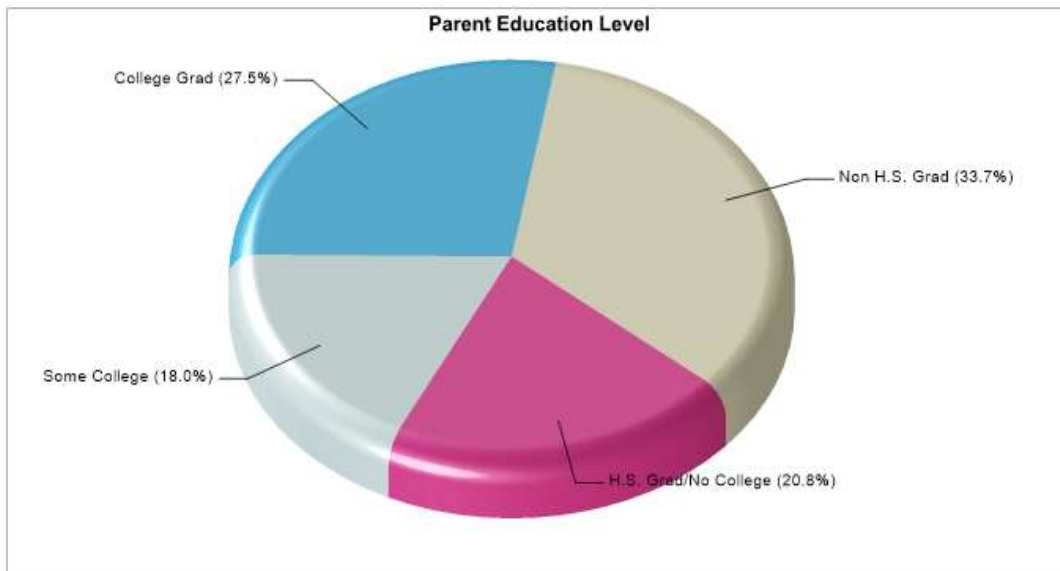

Location: Addison, Texas Parent Education Level

Prepared by RE/MAX real estate