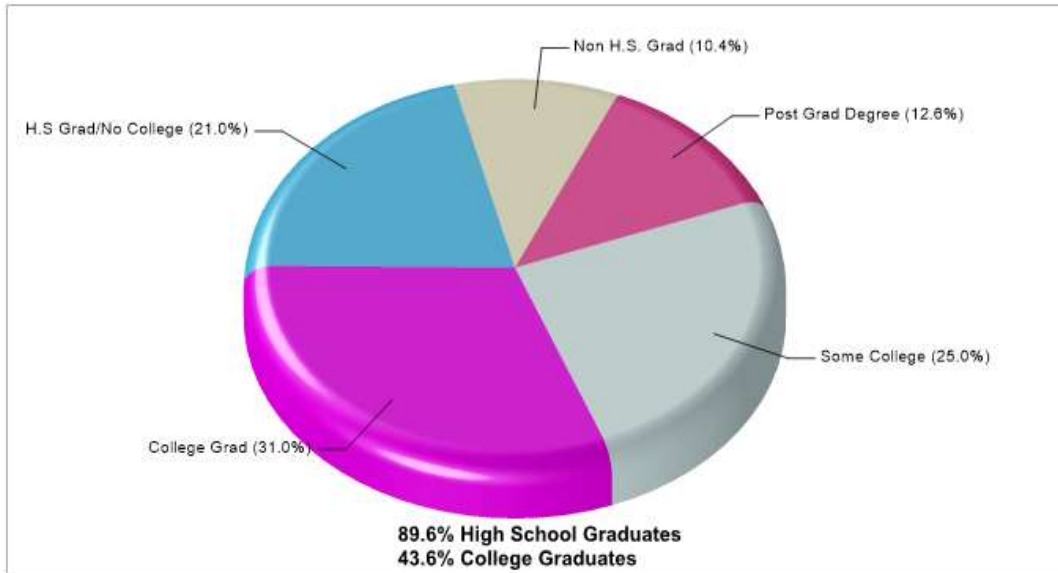

Location: Addison, Texas County Adult Education Level