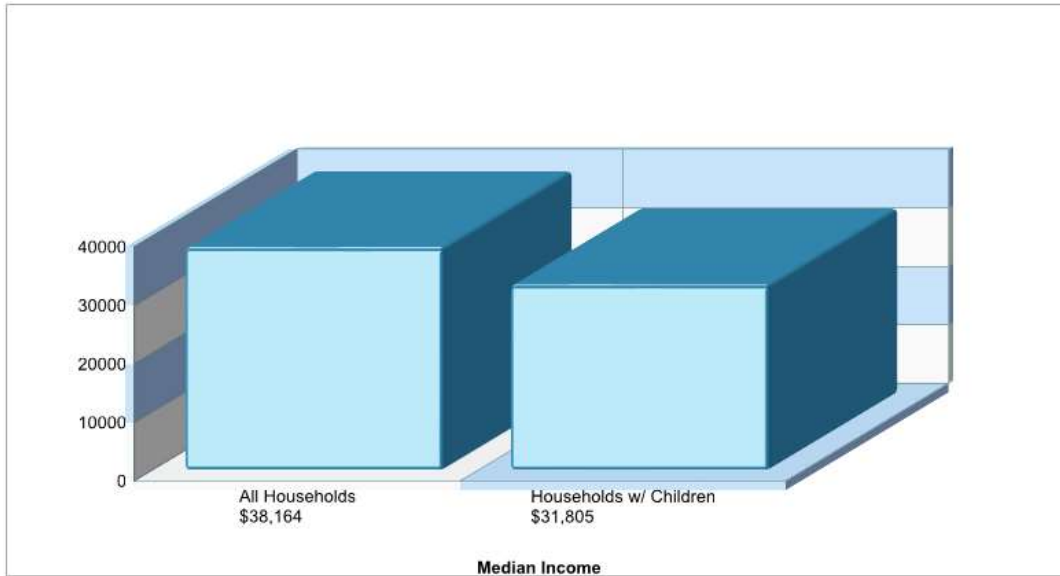

Location: Addison, Texas Household Income