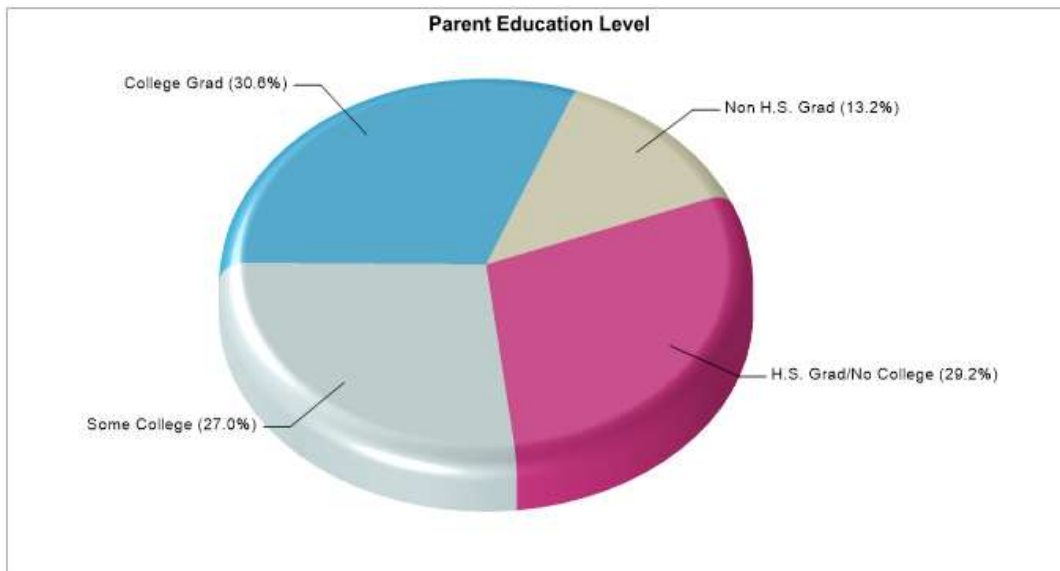

Location: haslet, TX Parent Education Level

Prepared by RE/MAX real estate