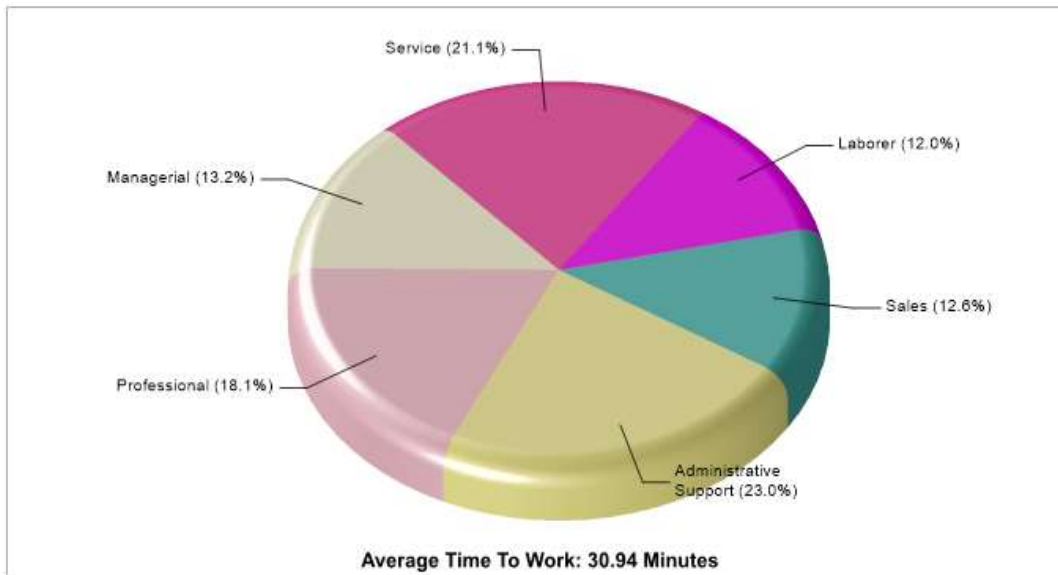

Location: haslet, TX Neighborhood Adult Education Level

Location: haslet, TX Neighborhood Household Characteristics

Prepared by RE/MAX real estate

Location: haslet, TX Neighborhood Employment

Prepared by RE/MAX real estate