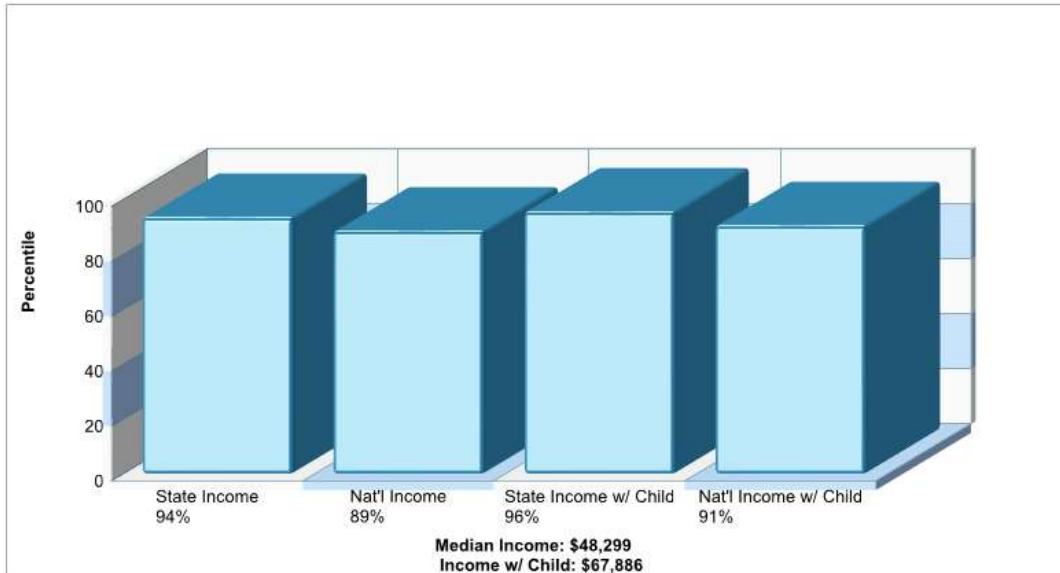

Location: haslet, TX County Income