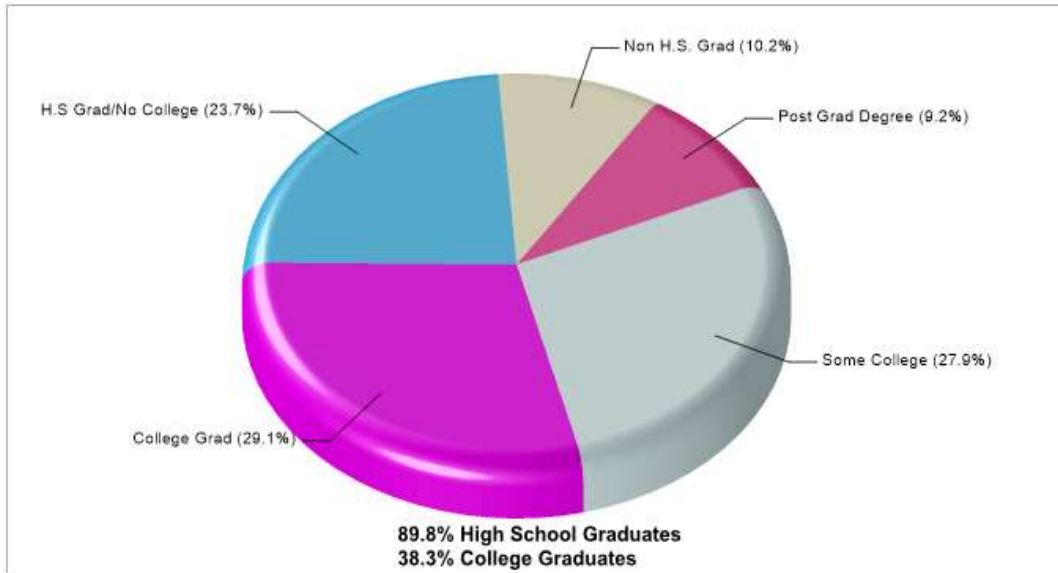

Location: haslet, TX County Adult Education Level