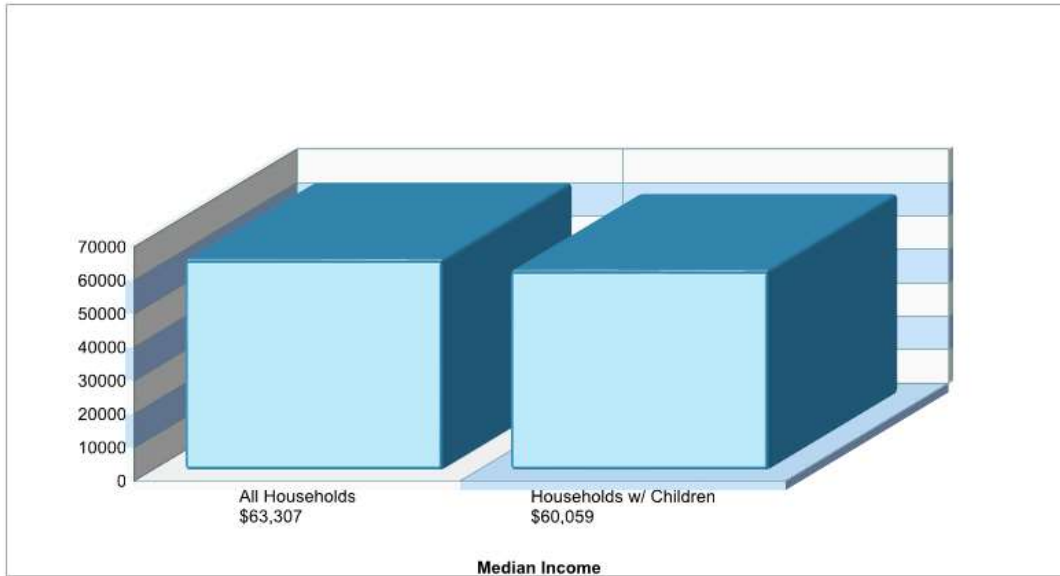

Location: haslet, TX Household Income