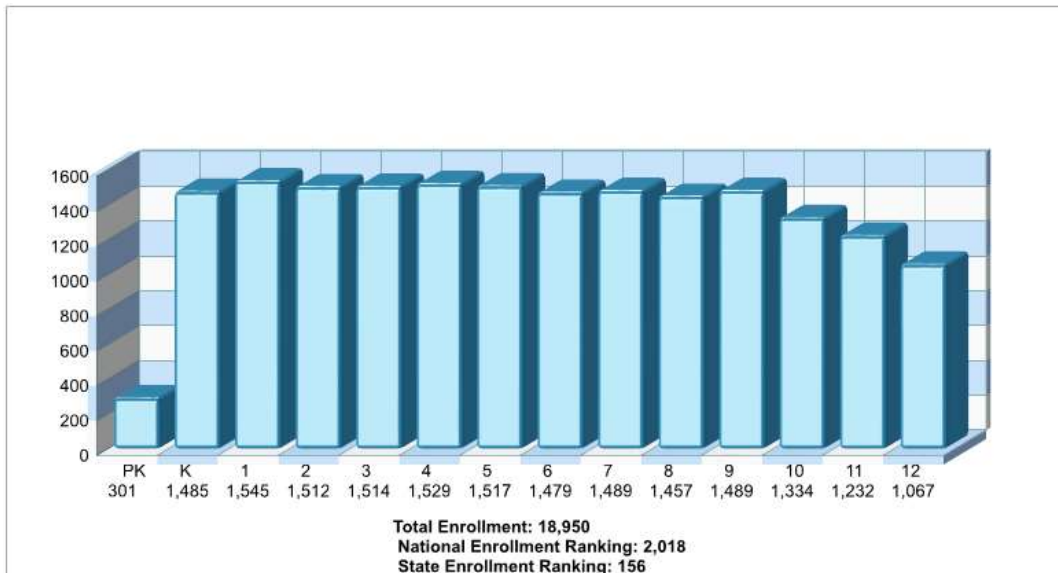

Area Facts

haslet

Prepared by RE/MAX real estate

Location: haslet, TX
City/Area Income

Location: haslet, TX
City/Area Population

Prepared by RE/MAX real estate

**Location: haslet, TX
City/Area Adult Education Level**

**Location: haslet, TX
City/Area Employment**

Prepared by RE/MAX real estate

School Information

haslet

Prepared by RE/MAX real estate

Location: haslet, TX Student Enrollment By Grade

Location: haslet, TX High School Statistics