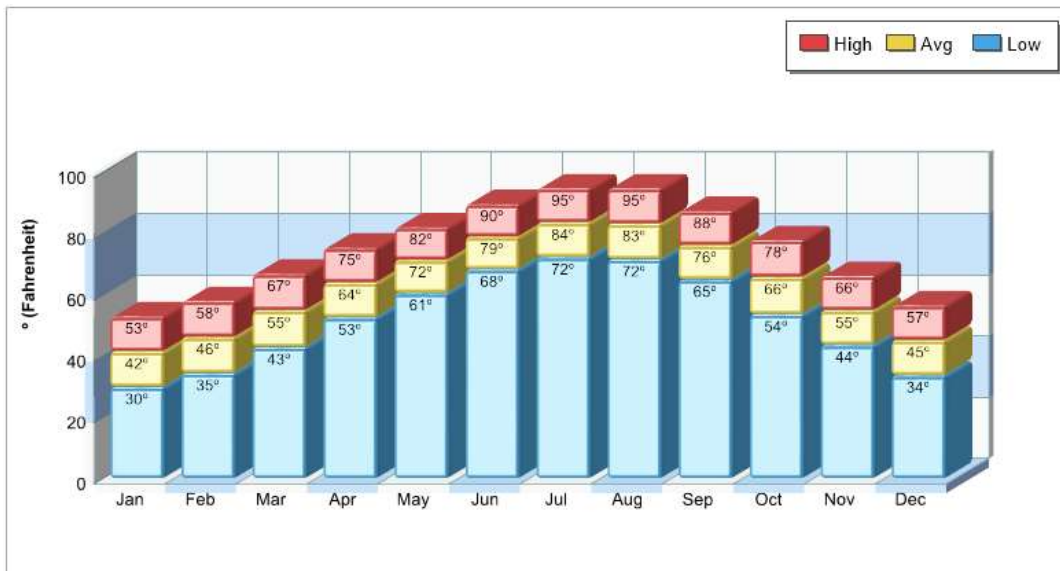

Average Precipitation Measured at GRAPEVINE DAM (elevation: 585ft.)

Temperature Measured at GRAPEVINE DAM (elevation: 585ft.)

Prepared by RE/MAX real estate

Houses of Worship

haslet

Prepared by RE/MAX real estate