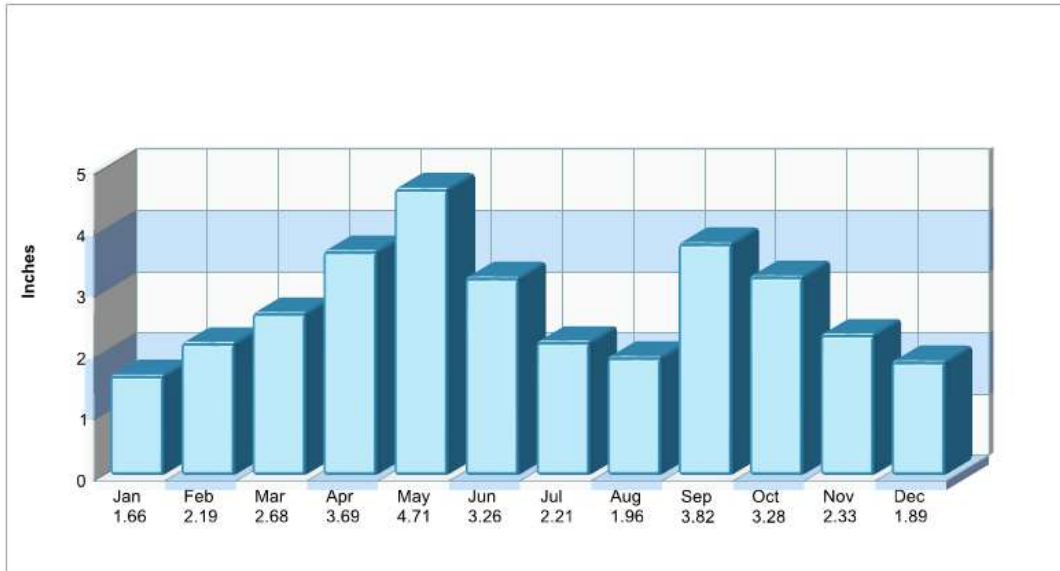

Average Precipitation Measured at GRAPEVINE DAM (elevation: 585ft.)

Temperature Measured at GRAPEVINE DAM (elevation: 585ft.)

Prepared by RE/MAX real estate

Houses of Worship

haslet

Prepared by RE/MAX real estate