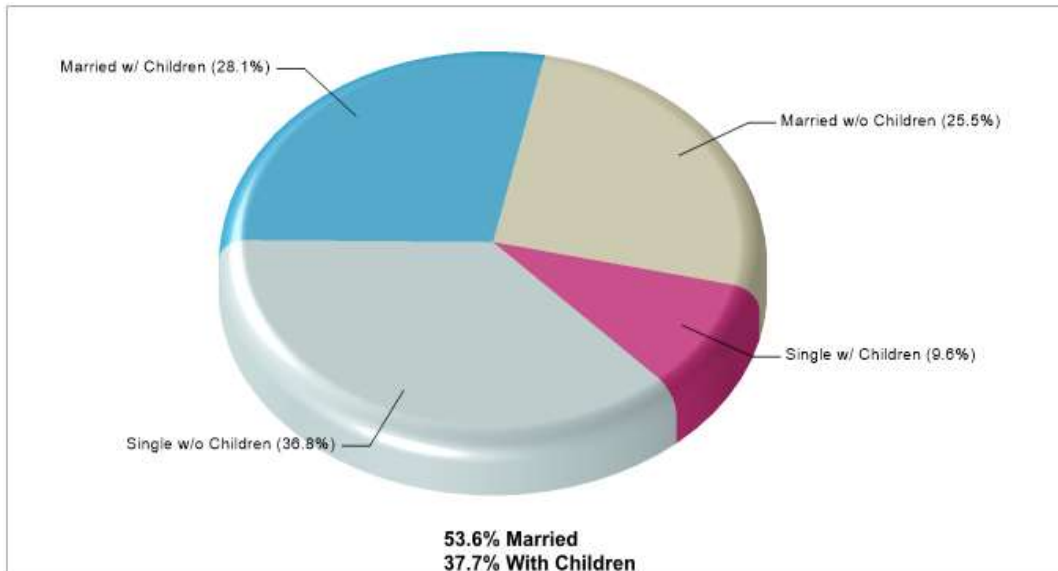

Location: haslet, TX County Household Characteristics

Prepared by RE/MAX real estate