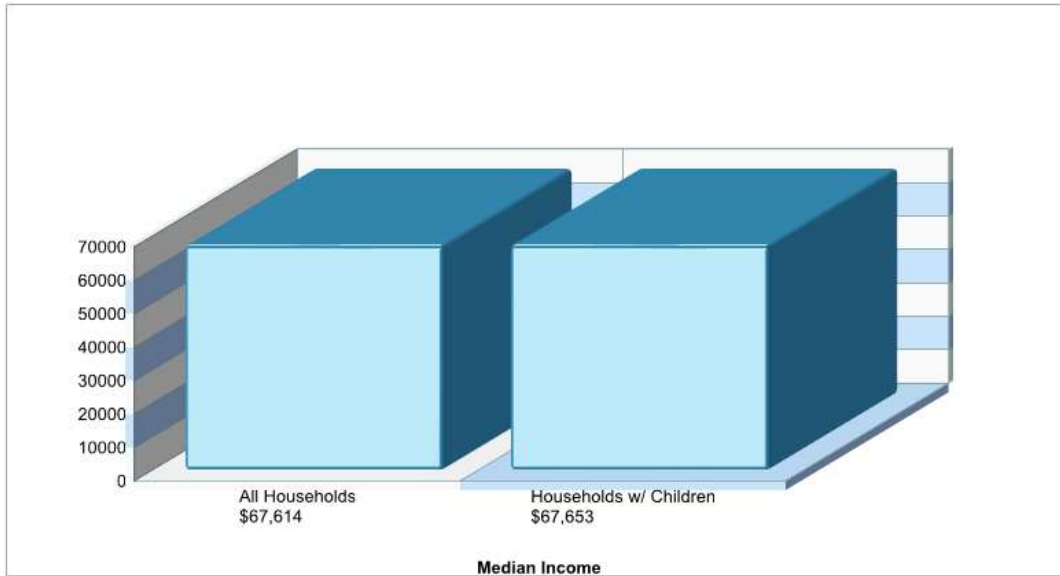

Location: Hickory Creek, TX Household Income