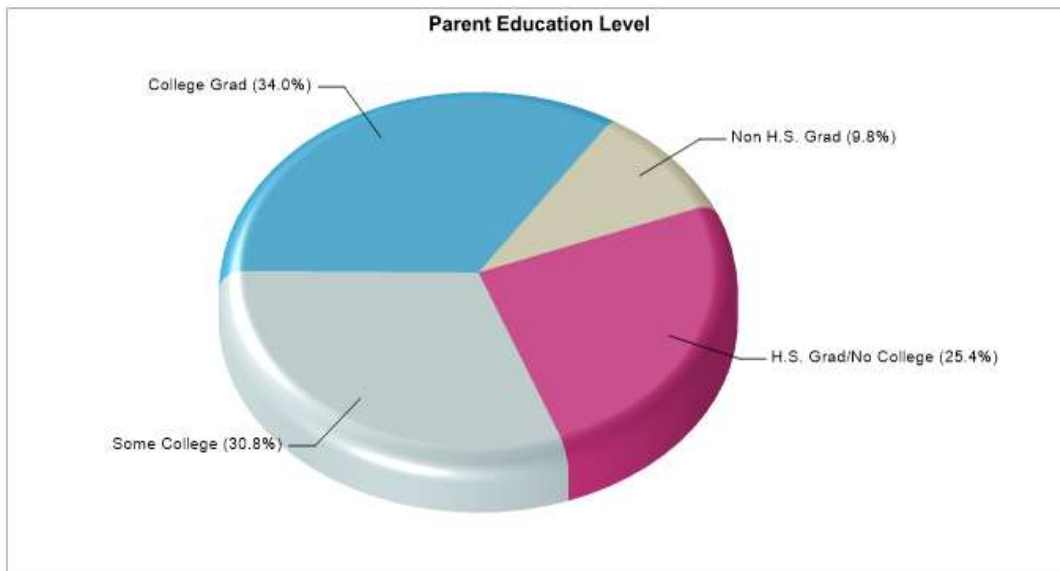

Location: Hickory Creek, TX Parent Education Level

Prepared by RE/MAX real estate