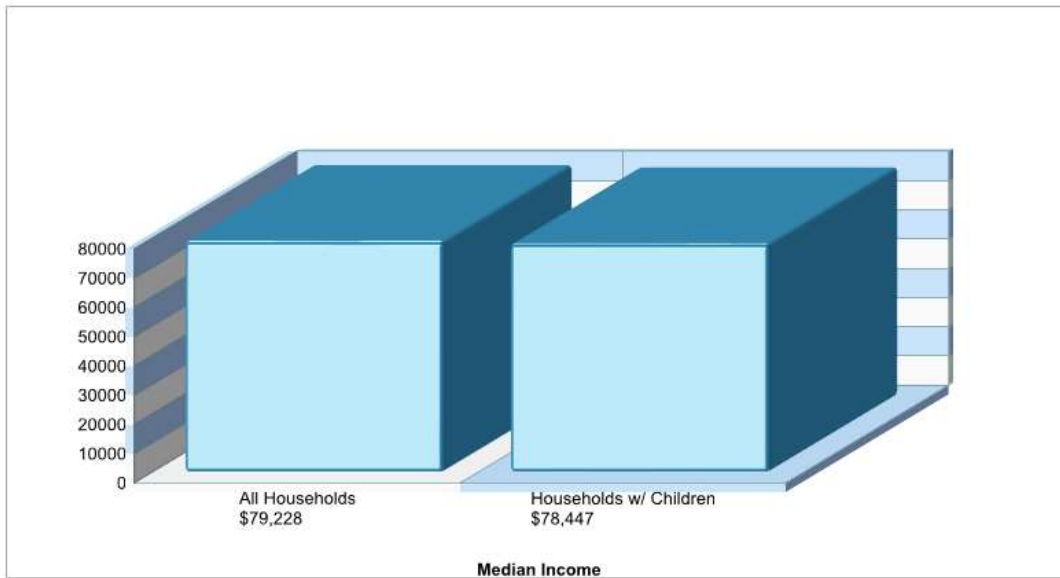

Location: Lewisville, TX Household Income