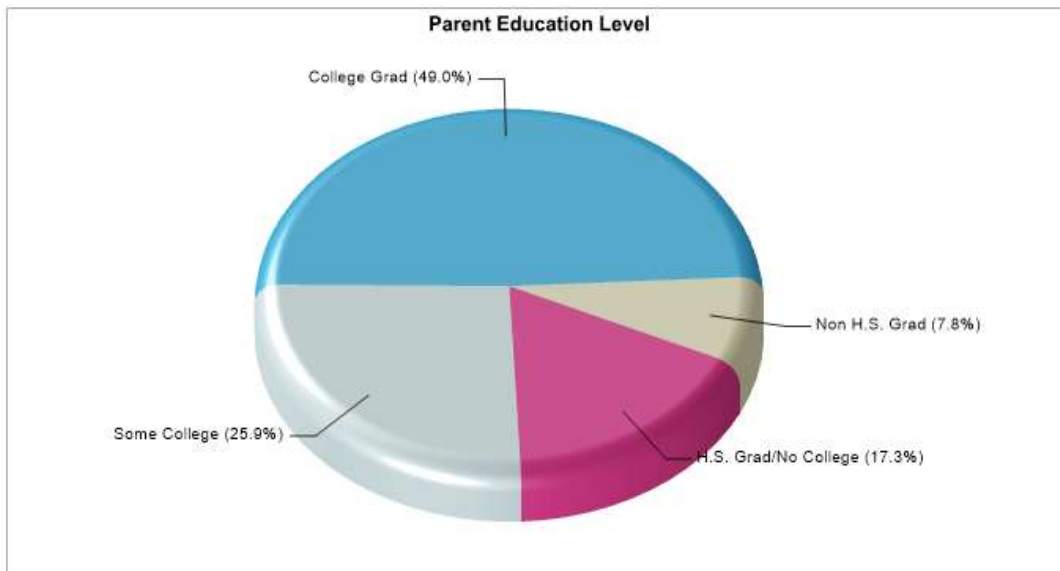

Location: Lewisville, TX Parent Education Level

Prepared by RE/MAX real estate