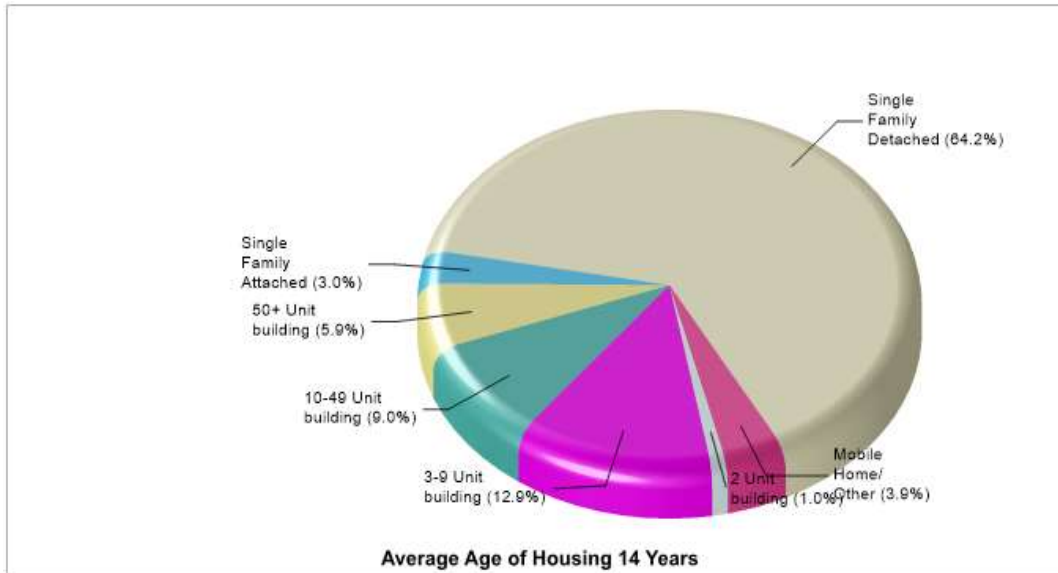

Gender: Coed

Student/Teacher Ratio: 5.0 to 1

Mascot: N/A

Prepared by RE/MAX real estate

Housing Information

Grapevine

Prepared by RE/MAX real estate

Location: Grapevine, TX City/Area Housing Characteristics