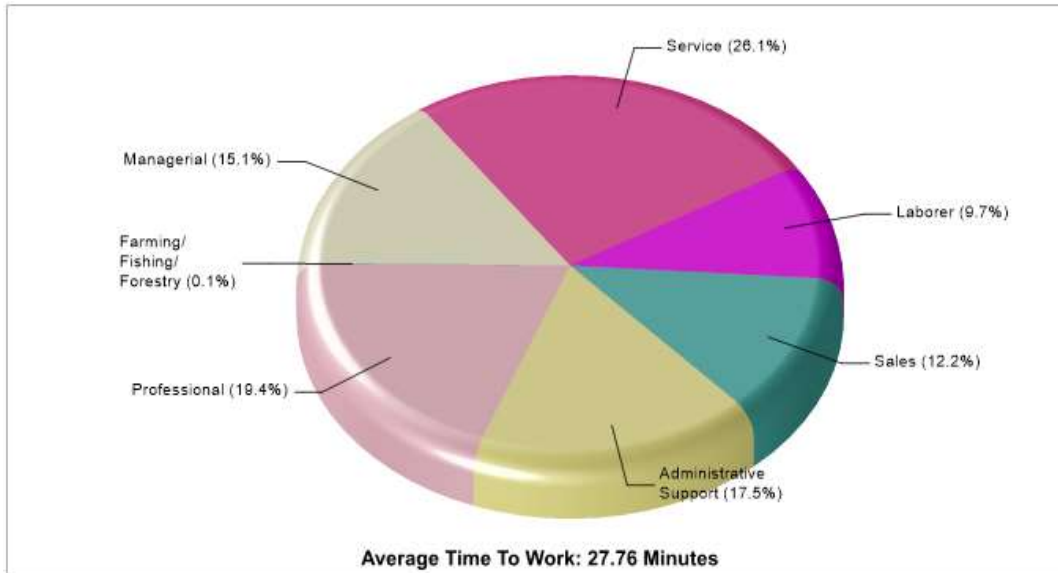

Location: Grapevine, TX County Employment

Prepared by RE/MAX real estate