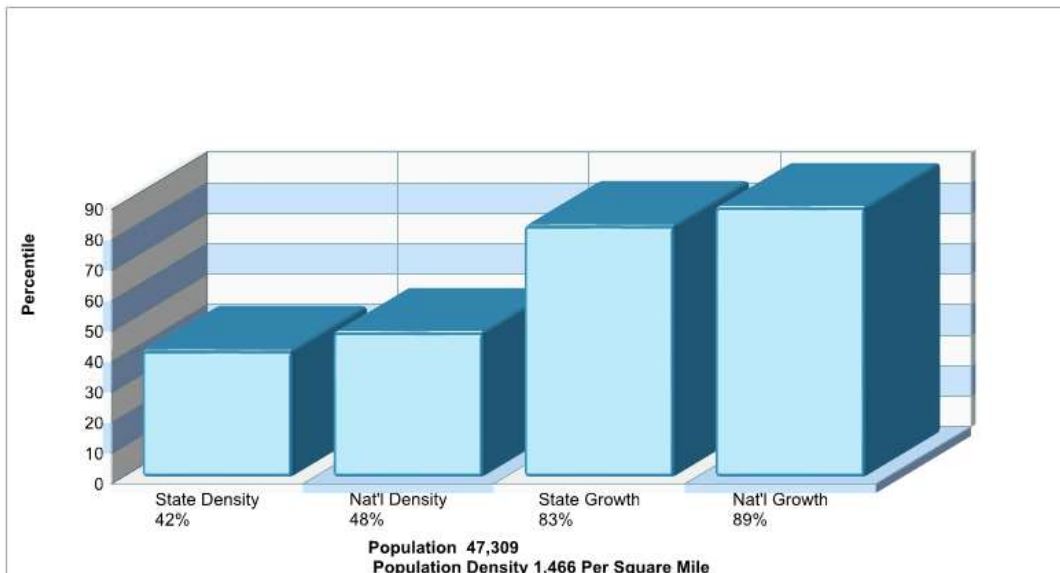

Location: Grapevine, TX Neighborhood Adult Education Level

Location: Grapevine, TX Neighborhood Household Characteristics

Prepared by RE/MAX real estate

Location: Grapevine, TX Neighborhood Employment

Prepared by RE/MAX real estate

Area Facts

Grapevine

Prepared by RE/MAX real estate

Location: Grapevine, TX
City/Area Income

Location: Grapevine, TX
City/Area Population

Prepared by RE/MAX real estate

Location: Grapevine, TX City/Area Household Characteristics

Location: Grapevine, TX City/Area Age Breakdown

Prepared by RE/MAX real estate

**Location: Grapevine, TX
City/Area Adult Education Level**

**Location: Grapevine, TX
City/Area Employment**

Prepared by RE/MAX real estate