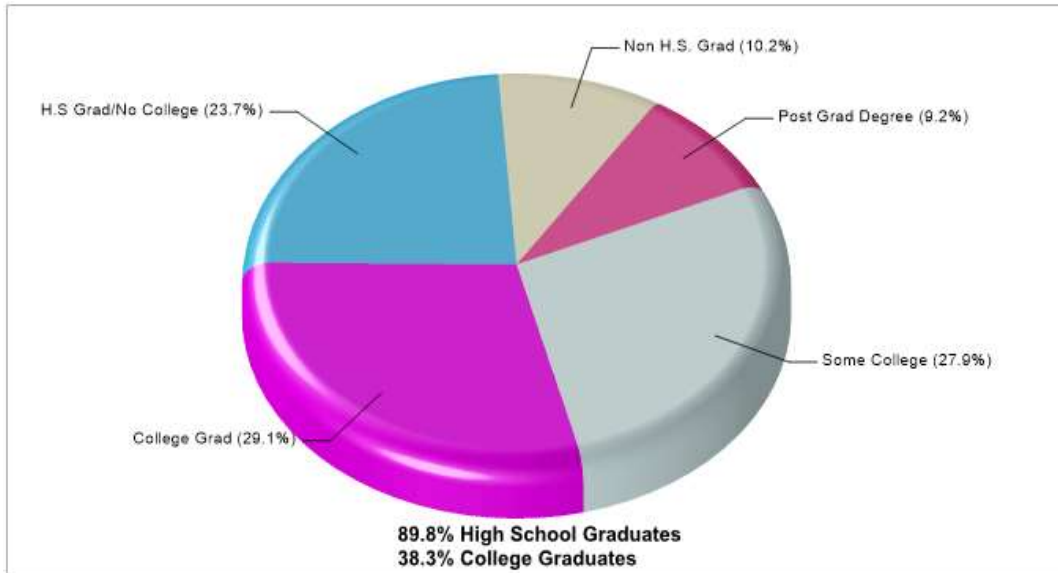

Location: Grapevine, TX County Adult Education Level