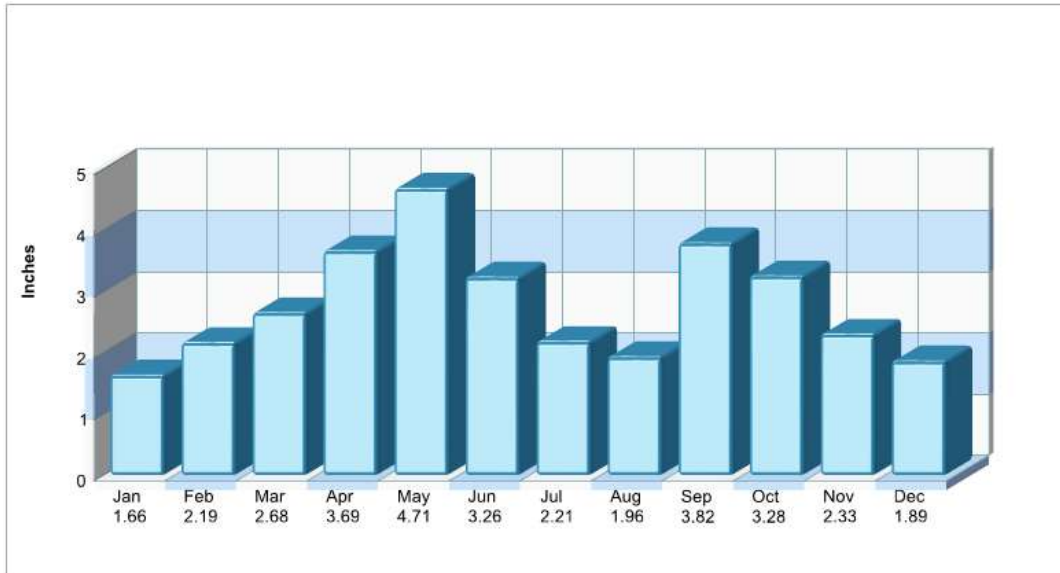

Prepared by RE/MAX real estate

Climate Information

Grapevine

Prepared by RE/MAX real estate

Average Precipitation Measured at GRAPEVINE DAM (elevation: 585ft.)

Temperature Measured at GRAPEVINE DAM (elevation: 585ft.)