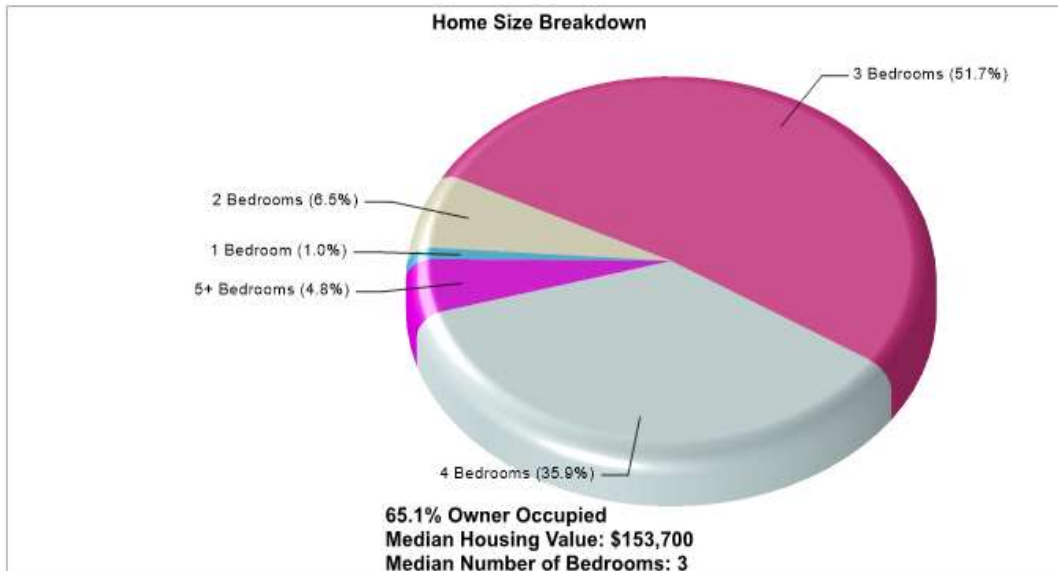

Location: Grapevine, TX City/Area Home Ownership

Prepared by RE/MAX real estate