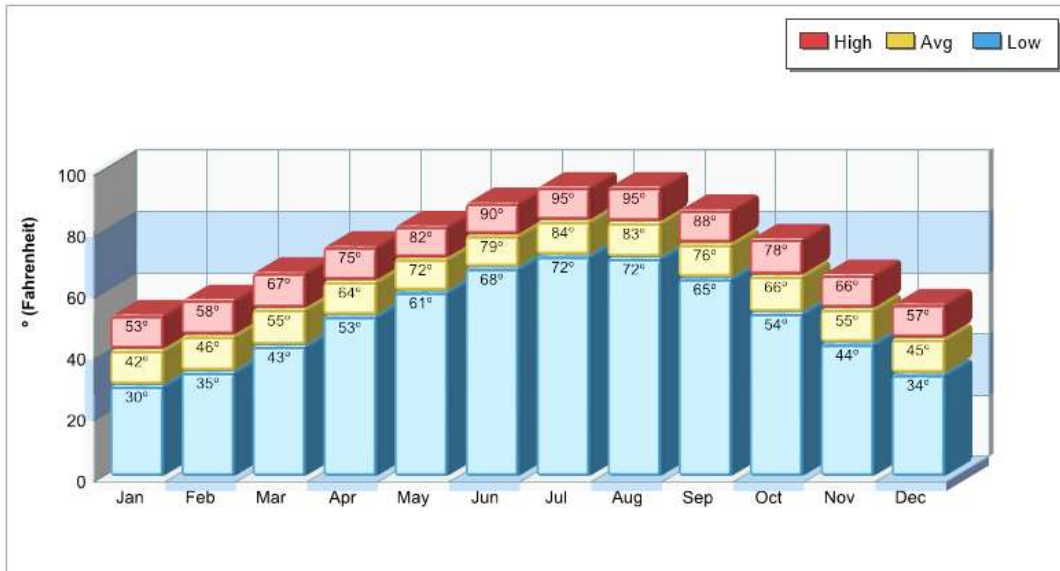

Prepared by RE/MAX real estate

Climate Information

Grapevine

Prepared by RE/MAX real estate

Average Precipitation Measured at GRAPEVINE DAM (elevation: 585ft.)

Temperature Measured at GRAPEVINE DAM (elevation: 585ft.)