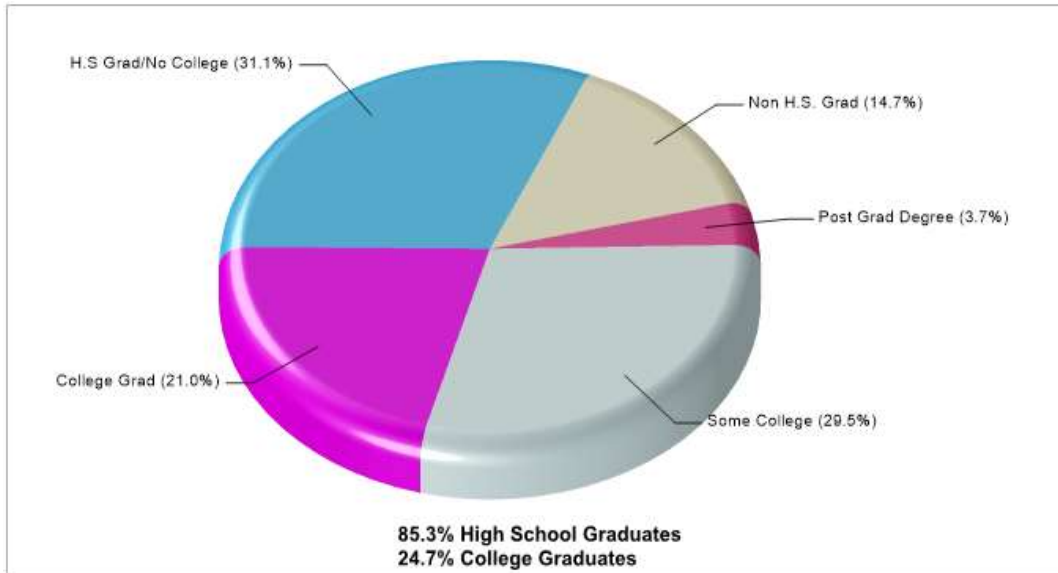

Location: Grapevine, TX Neighborhood Adult Education Level