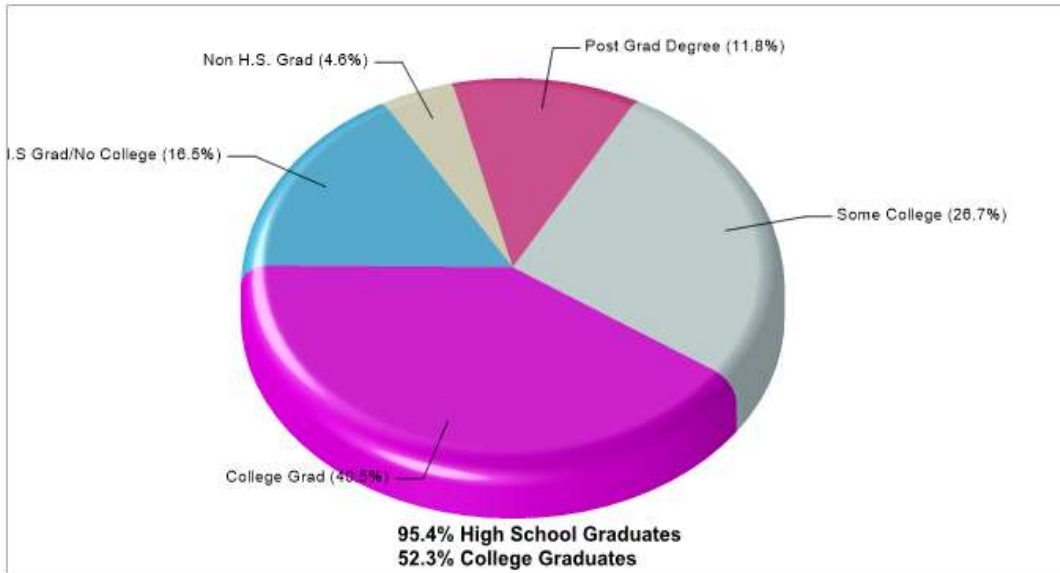

Area Facts

Grapevine

Prepared by RE/MAX real estate

Location: Grapevine, TX
City/Area Income

Location: Grapevine, TX
City/Area Population

Prepared by RE/MAX real estate

Location: Grapevine, TX City/Area Household Characteristics

Location: Grapevine, TX City/Area Age Breakdown

Prepared by RE/MAX real estate

**Location: Grapevine, TX
City/Area Adult Education Level**

**Location: Grapevine, TX
City/Area Employment**

Prepared by RE/MAX real estate