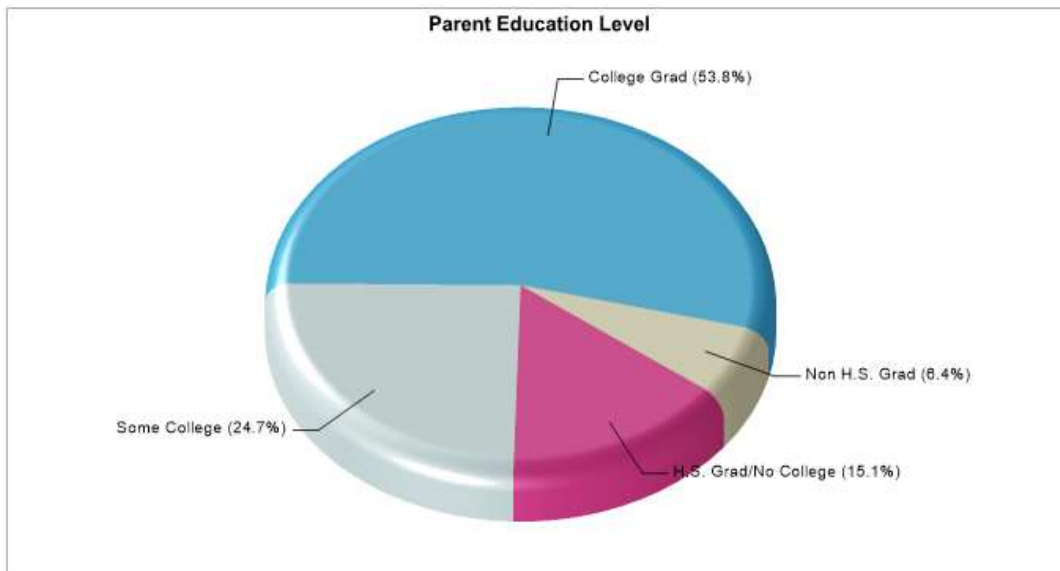

Location: Grapevine, TX Parent Education Level

Prepared by RE/MAX real estate