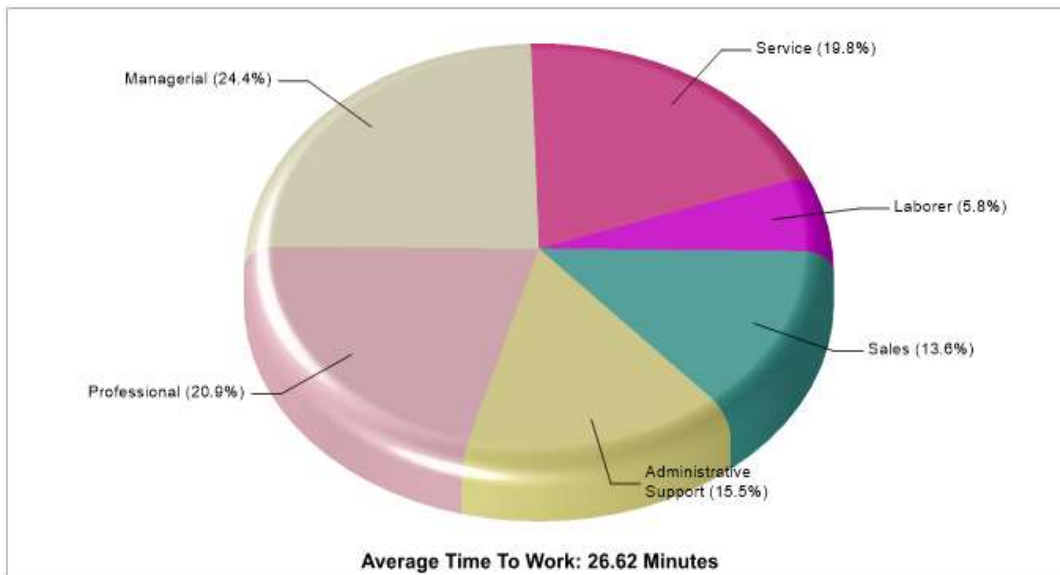

Location: Grapevine, TX City/Area Age Breakdown

Prepared by RE/MAX real estate

**Location: Grapevine, TX
City/Area Adult Education Level**

**Location: Grapevine, TX
City/Area Employment**

Prepared by RE/MAX real estate