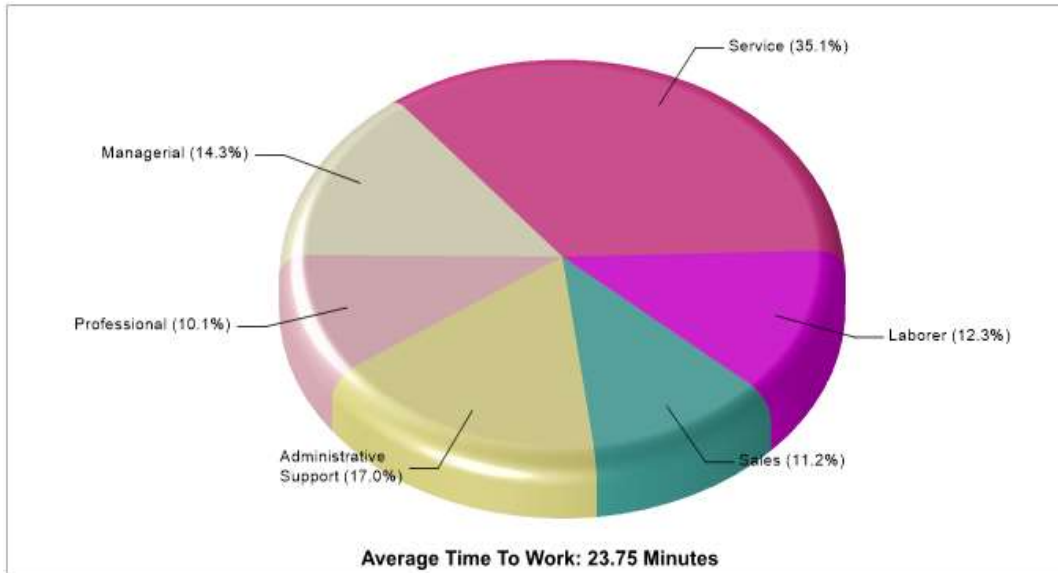

Location: Grapevine, TX Neighborhood Adult Education Level

Location: Grapevine, TX Neighborhood Household Characteristics

Prepared by RE/MAX real estate

Location: Grapevine, TX Neighborhood Employment

Prepared by RE/MAX real estate