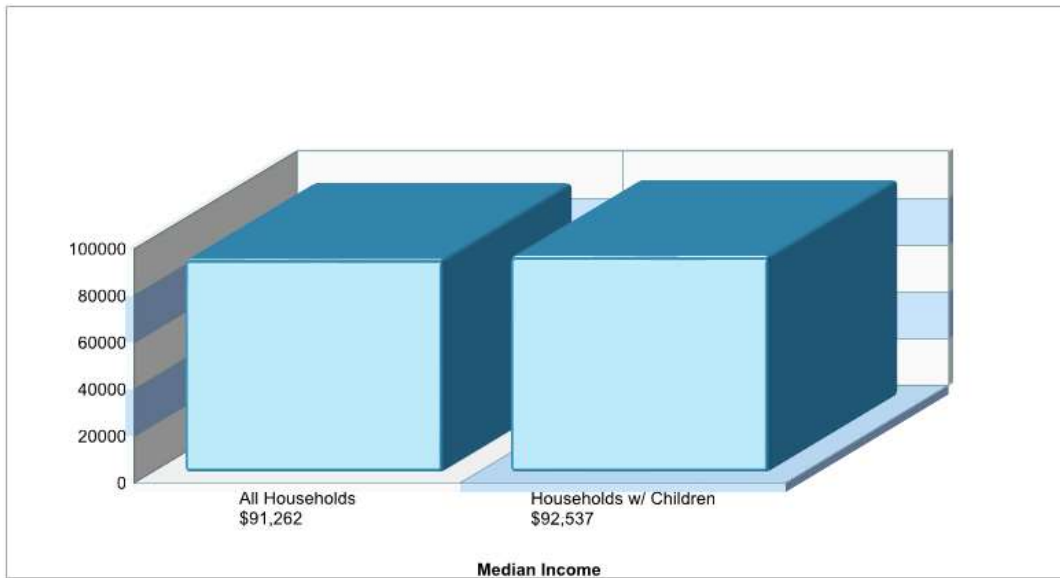

Location: Grapevine, TX Household Income