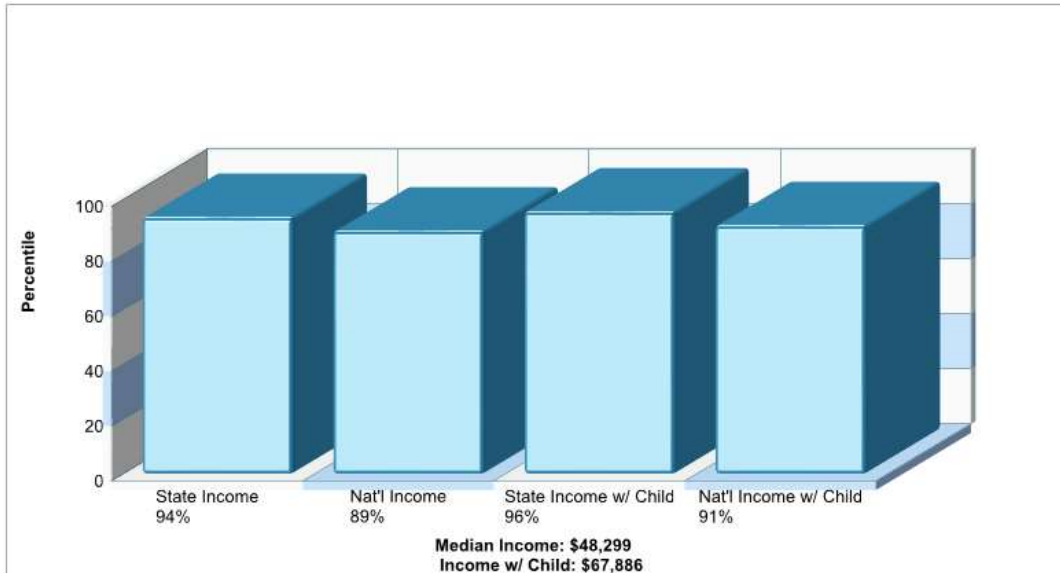

Denomination: Baptist Churches

Phone: 8174881213

Distance from Subject: 1.48 miles

Prepared by RE/MAX real estate

County Facts

Grapevine

Prepared by RE/MAX real estate

Location: Grapevine, TX County Income