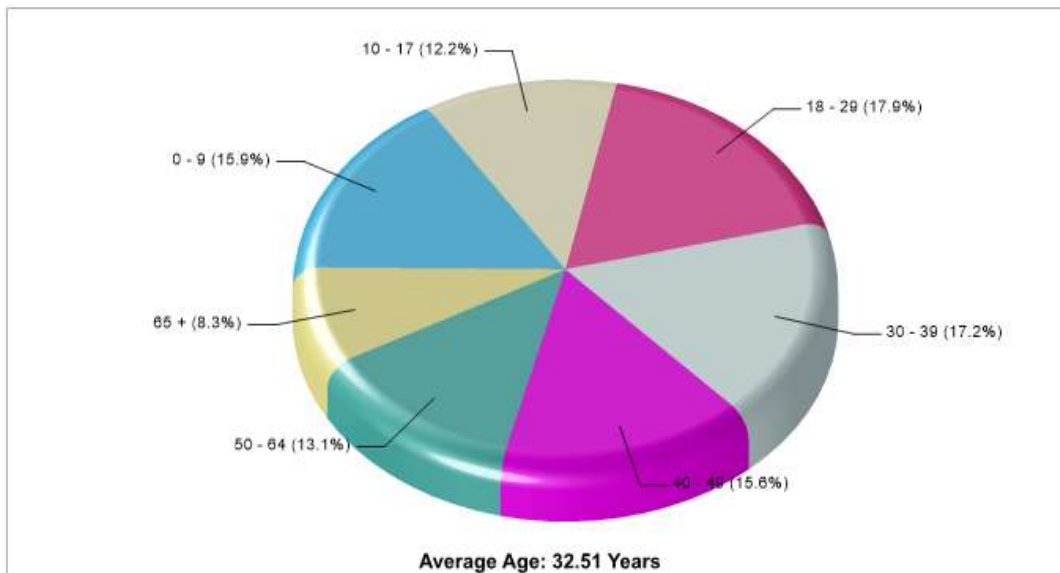

Location: Grapevine, TX County Age Breakdown

Prepared by RE/MAX real estate