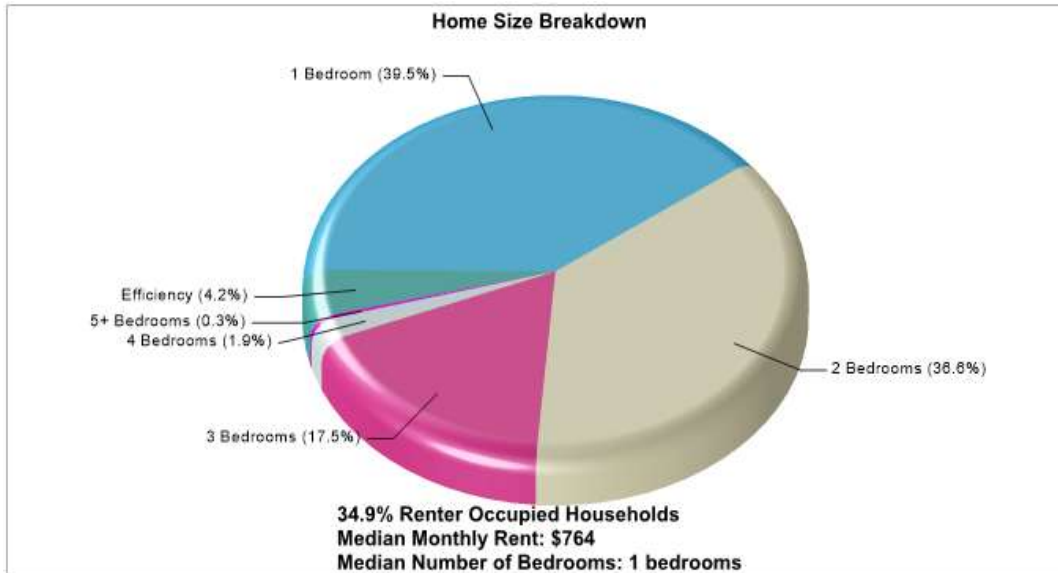

Location: Grapevine, TX City/Area Rental

Prepared by RE/MAX real estate