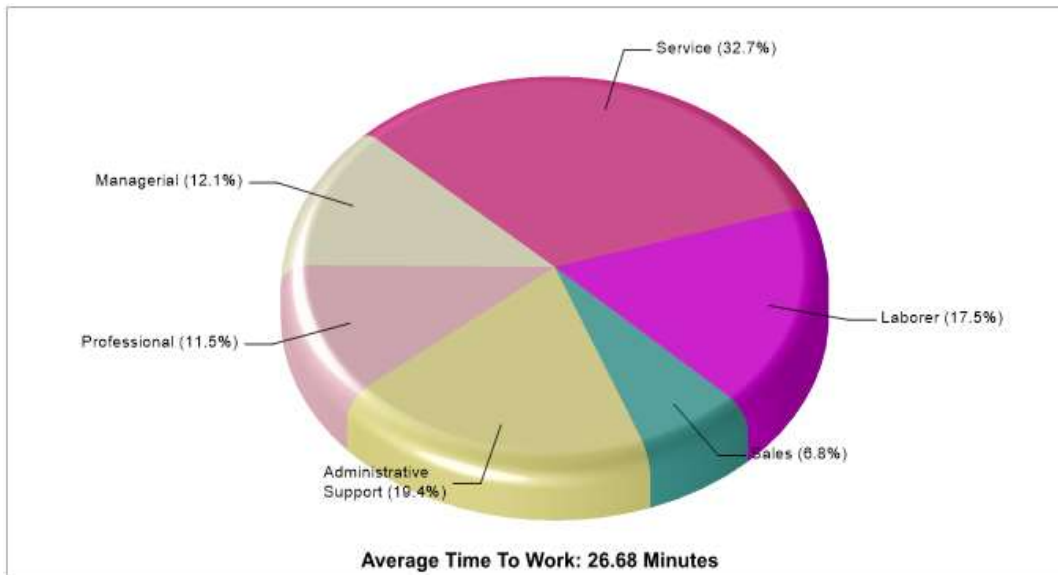

Location: Grand Prairie, Texas Neighborhood Employment

Prepared by RE/MAX real estate