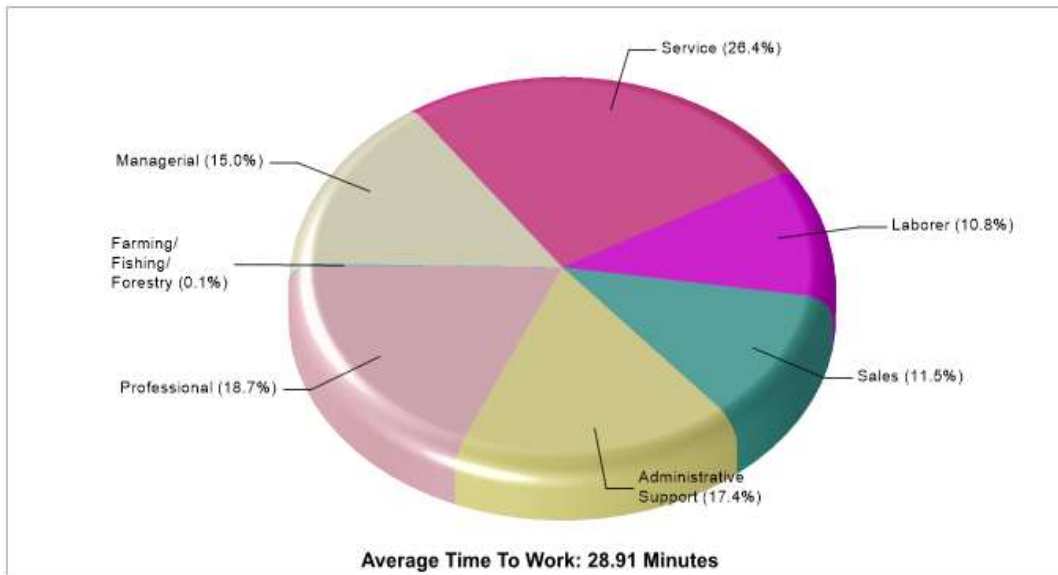

Location: Grand Prairie, Texas County Employment

Prepared by RE/MAX real estate