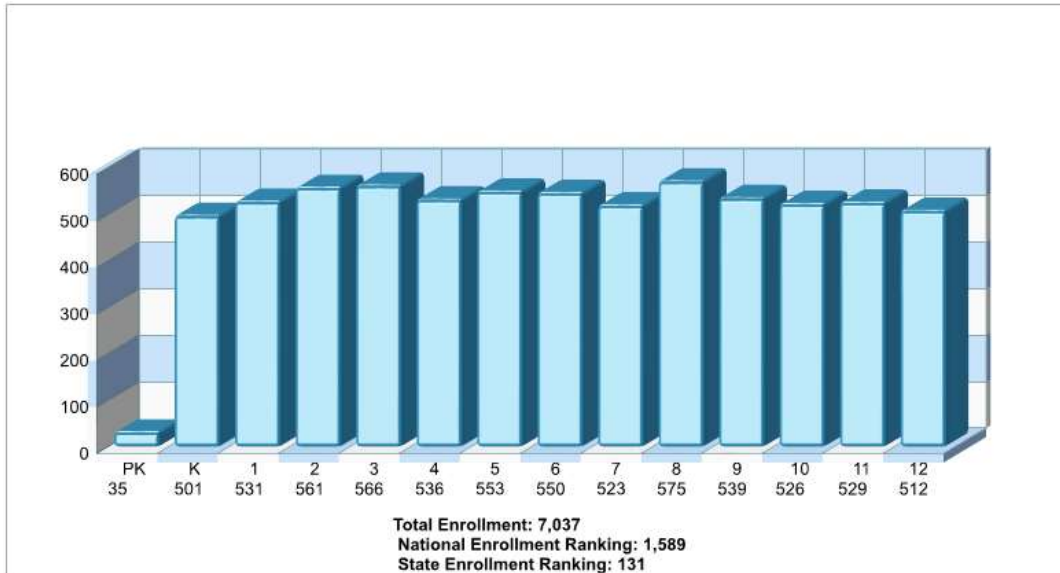

Texas

Prepared by RE/MAX real estate

School Information

Texas

Prepared by RE/MAX real estate

Location: University Park, Texas Student Enrollment By Grade

Location: University Park, Texas High School Statistics