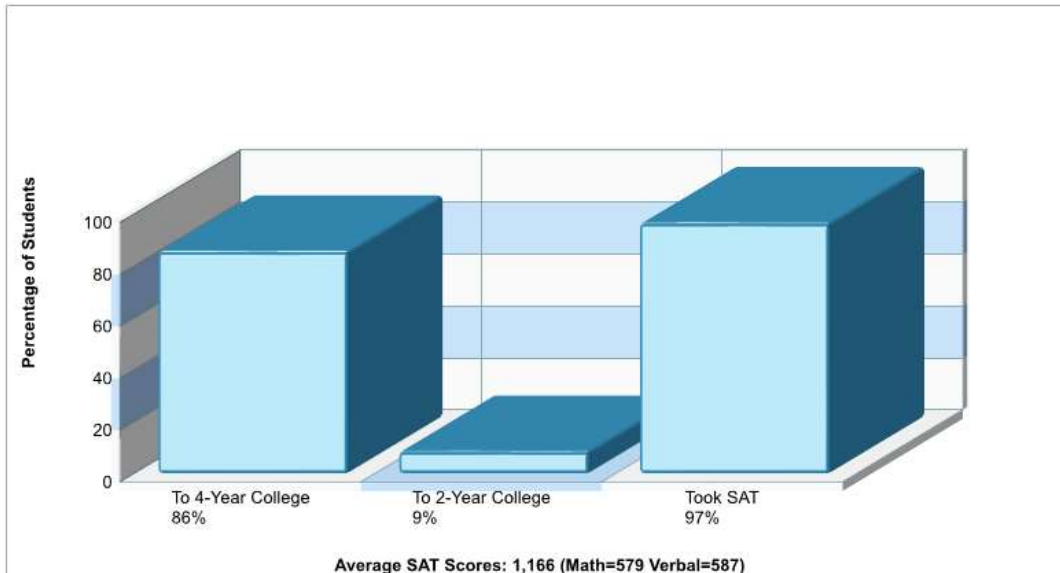

Texas

Prepared by RE/MAX real estate

School Information

Texas

Prepared by RE/MAX real estate

Location: University Park, Texas Student Enrollment By Grade

Location: University Park, Texas High School Statistics