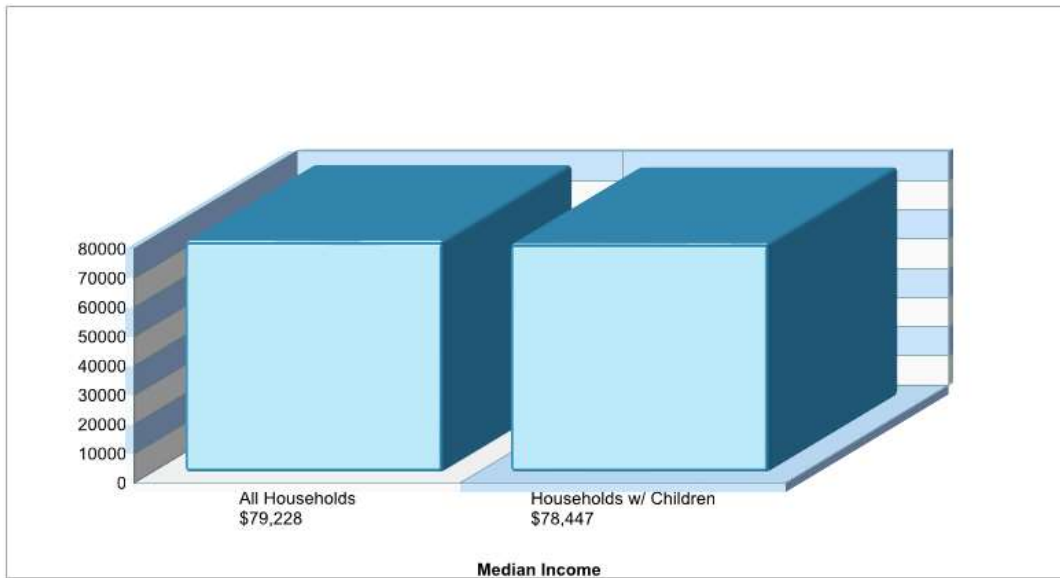

Location: Flower Mound, TX Household Income