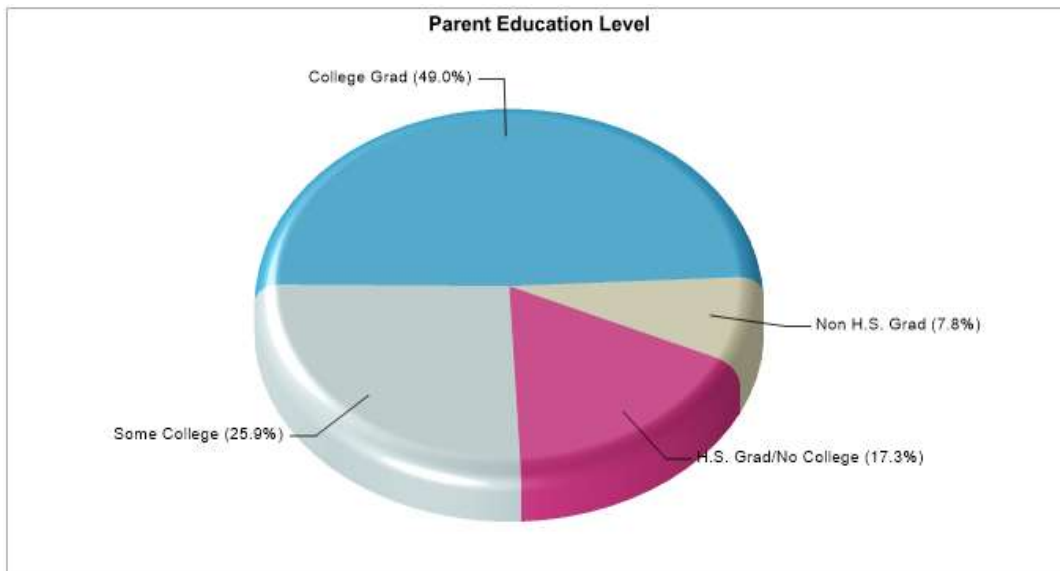

Location: Highland Village, TX Parent Education Level

Prepared by RE/MAX real estate