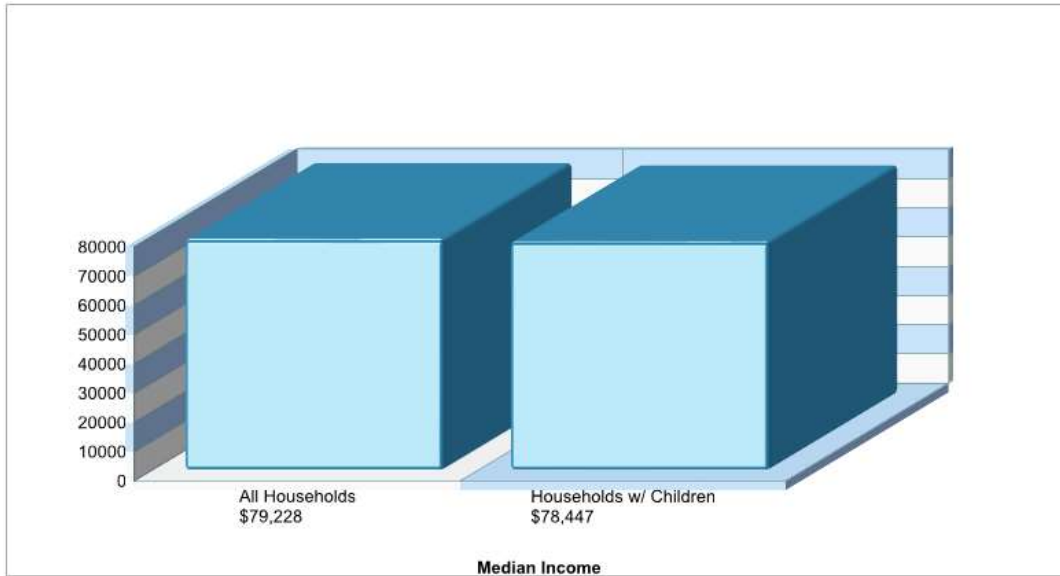

Location: Highland Village, TX Household Income