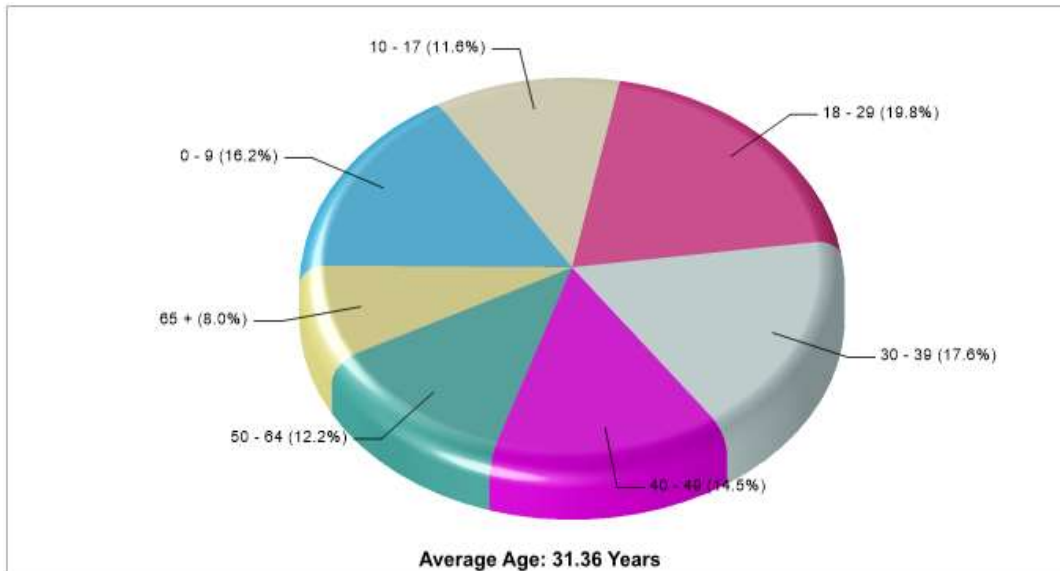

Location: Coppell, TX County Age Breakdown

Prepared by RE/MAX real estate