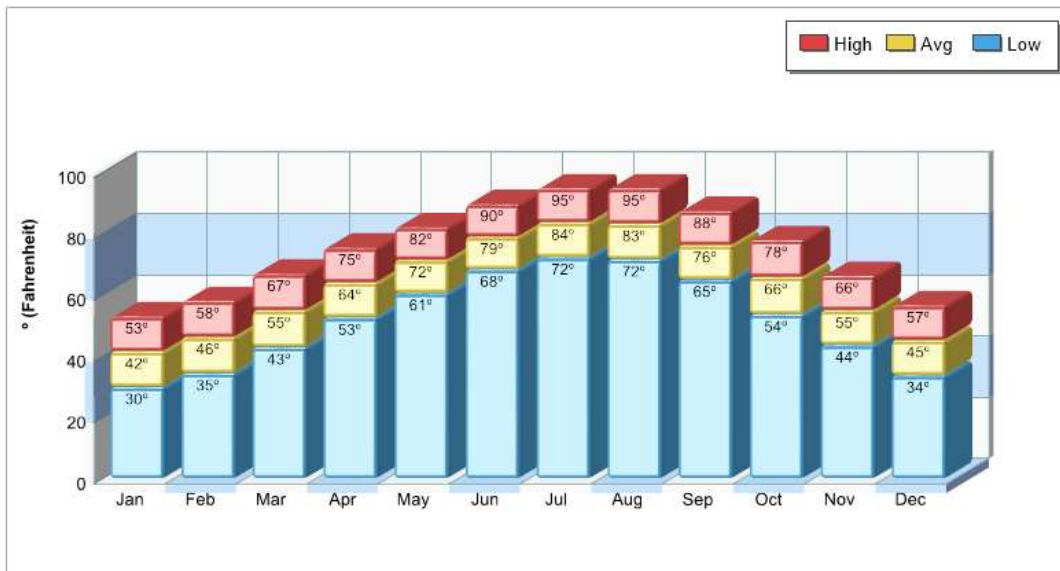

Average Precipitation Measured at GRAPEVINE DAM (elevation: 585ft.)

Temperature Measured at GRAPEVINE DAM (elevation: 585ft.)

Prepared by RE/MAX real estate

Houses of Worship

Coppell

Prepared by RE/MAX real estate