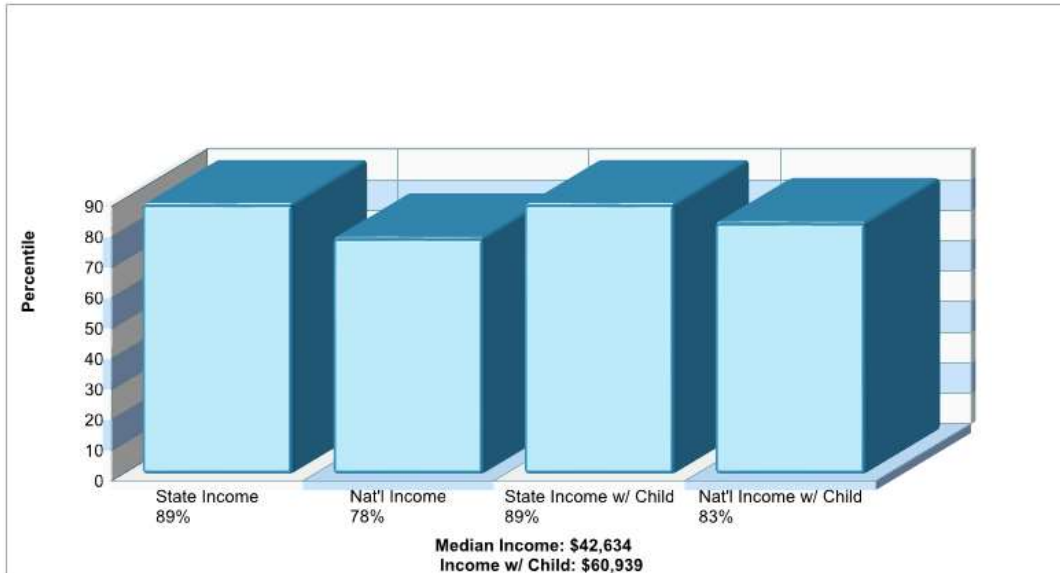

Location: Coppell, TX County Income