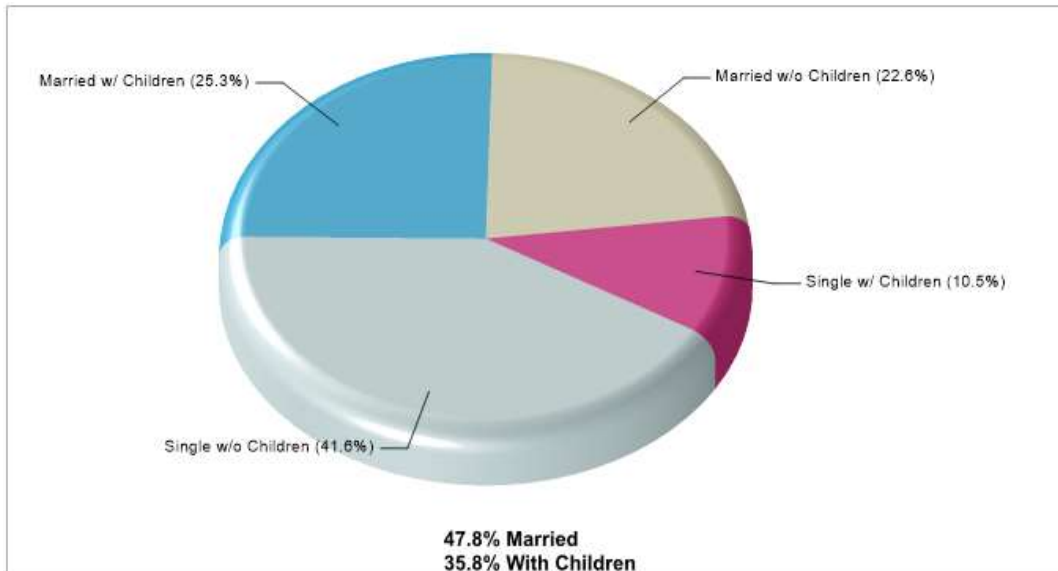

Location: Coppell, TX County Household Characteristics

Prepared by RE/MAX real estate