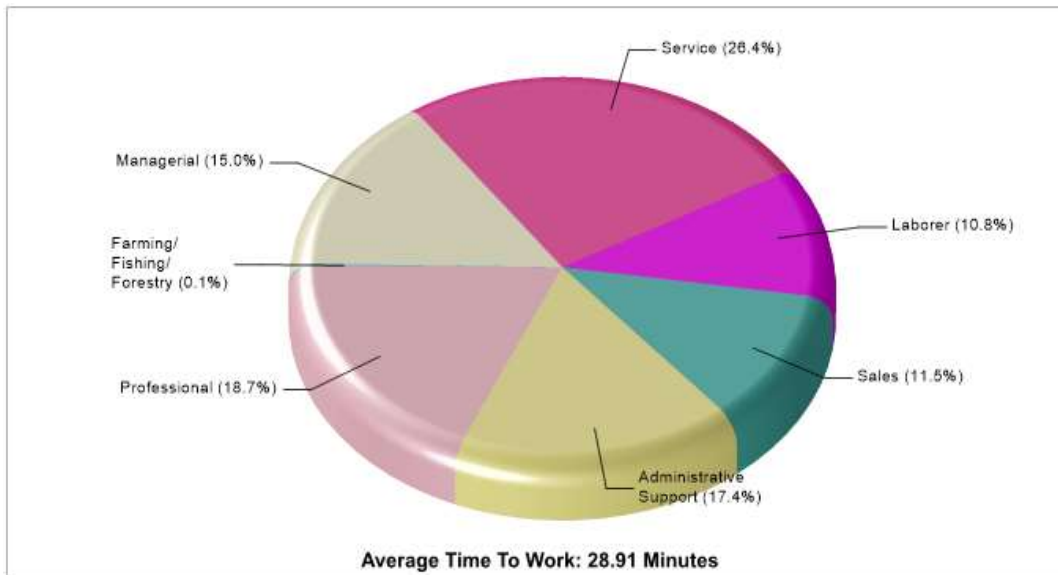

Location: Coppell, TX County Employment

Prepared by RE/MAX real estate