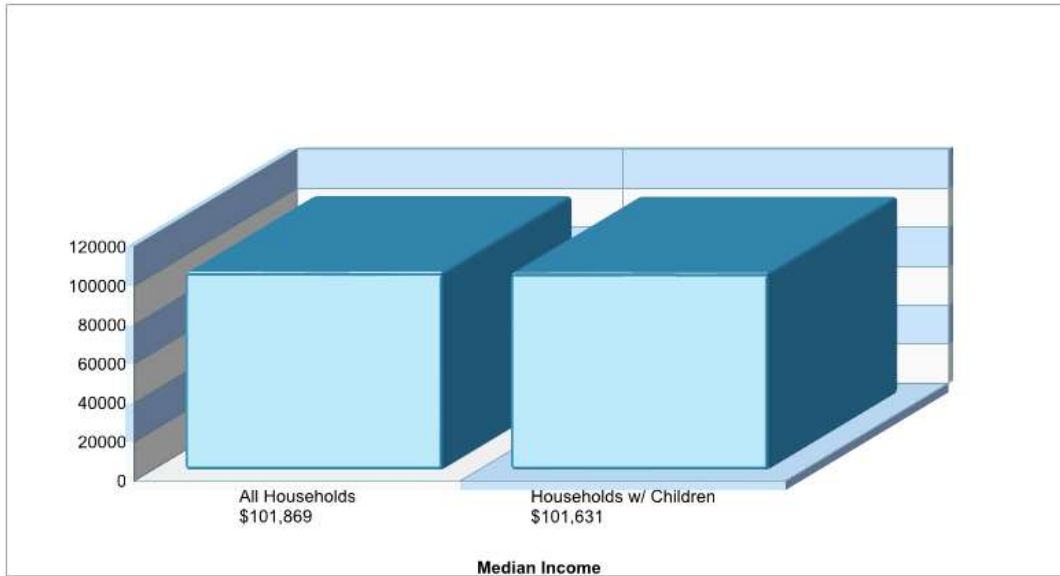

Location: Coppell, TX Household Income