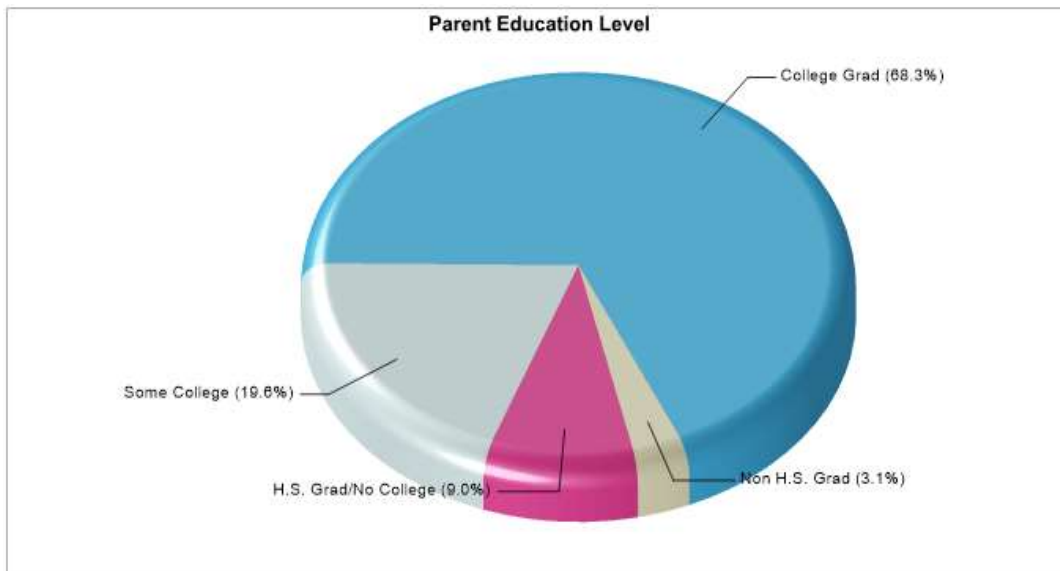

Prepared by RE/MAX real estate

Private Schools

CREME DE LA CREME

300 S DENTON TAP RD, COPPELL, TX 75019

Distance from Subject: 0.2 Miles

Affiliation: Unknown

Students: 55

Student/ Homeroom Ratio: N/A