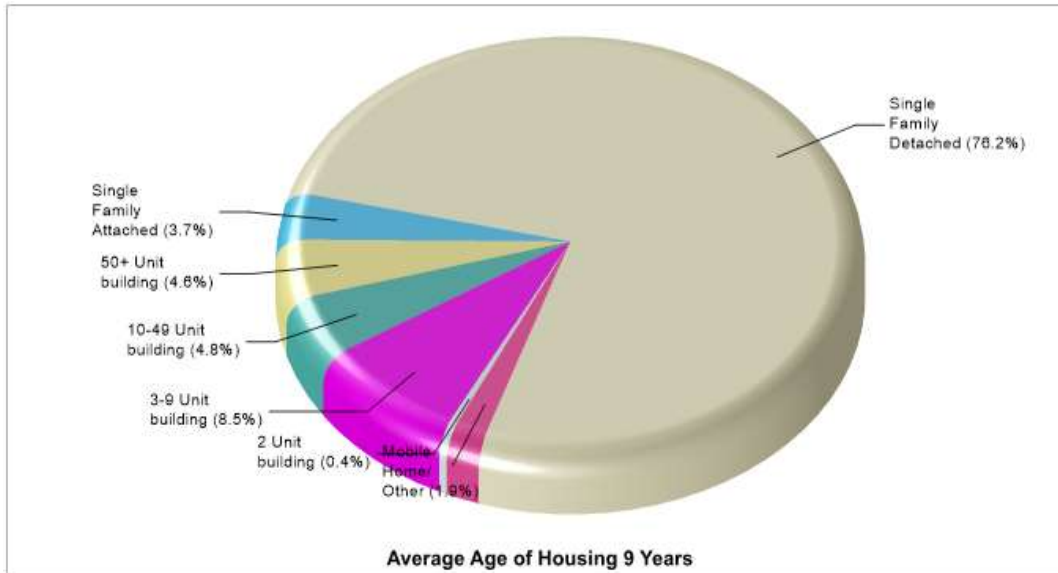

Location: Coppell, TX City/Area Housing Characteristics