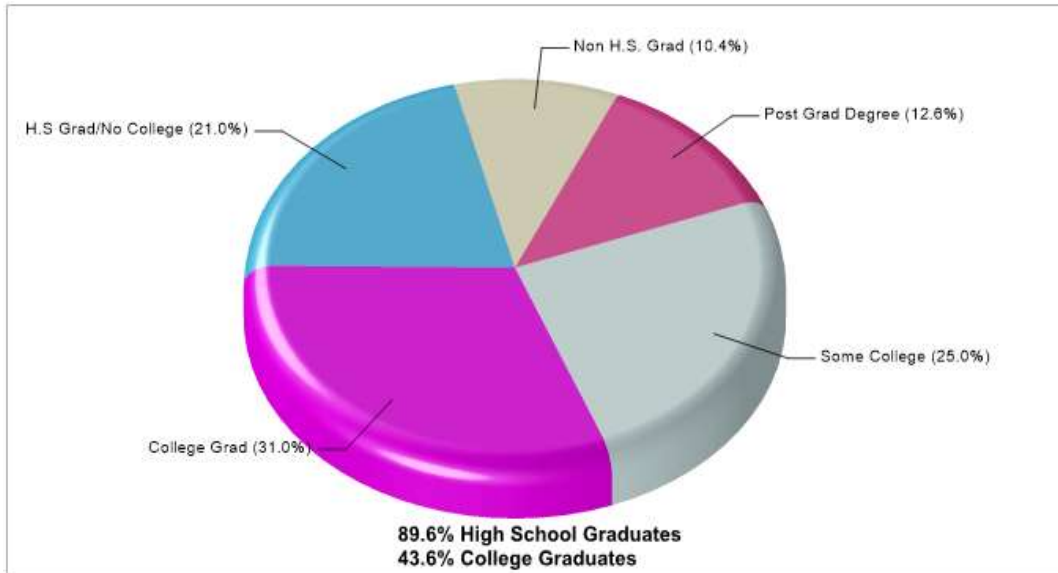

Location: Coppell, TX County Adult Education Level