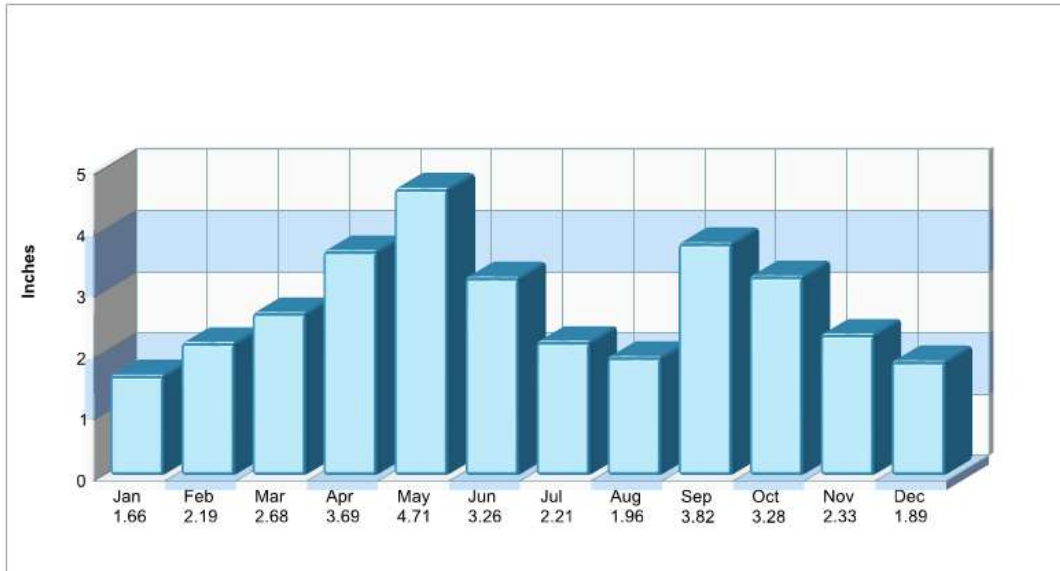

Average Precipitation Measured at GRAPEVINE DAM (elevation: 585ft.)

Temperature Measured at GRAPEVINE DAM (elevation: 585ft.)

Prepared by RE/MAX real estate

Houses of Worship

Coppell

Prepared by RE/MAX real estate