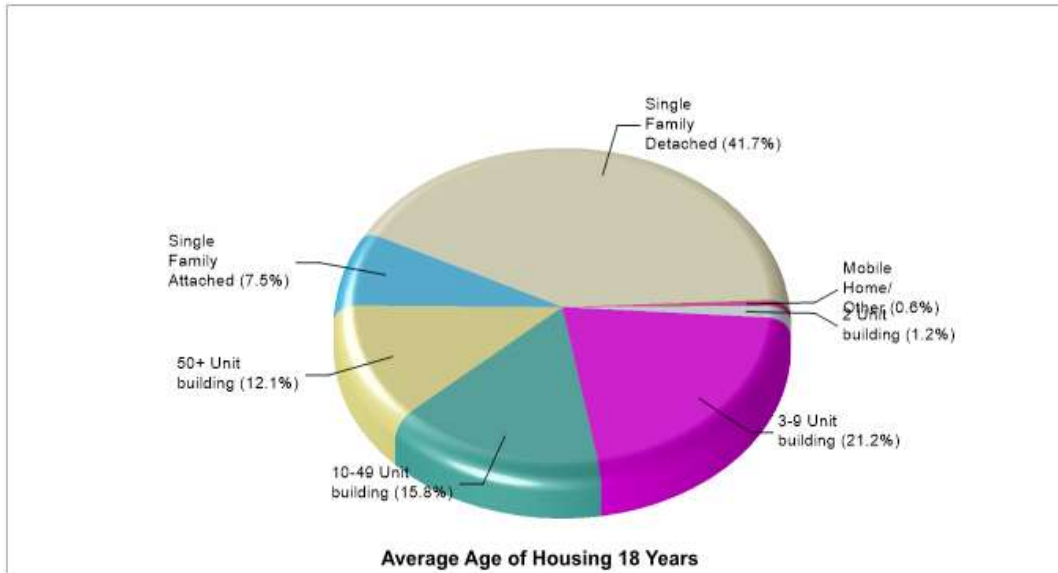

Phone: (817) 265-6667

Grades: PK - 11

Prepared by RE/MAX real estate

Housing Information

Eules

Prepared by RE/MAX real estate

Location: Euless, TX City/Area Housing Characteristics

Location: Euless, TX City/Area Home Ownership