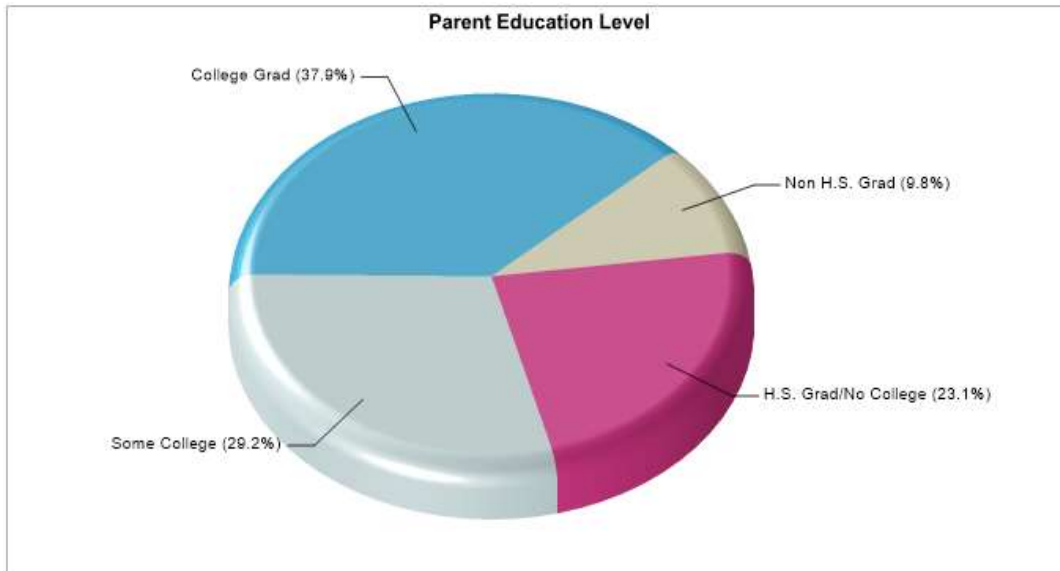

Location: Euless, TX Parent Education Level

Prepared by RE/MAX real estate