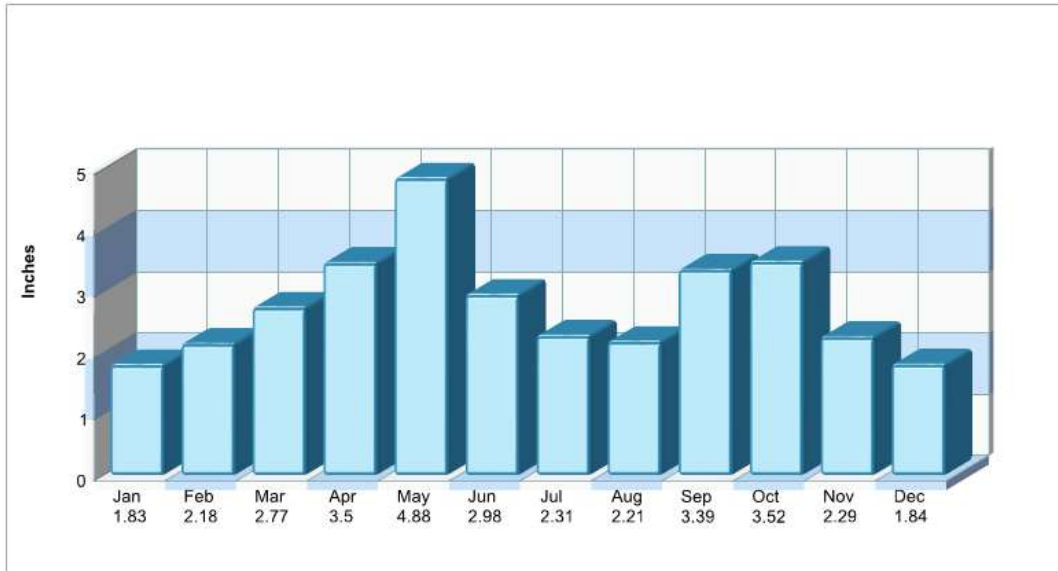

Average Precipitation Measured at DAL-FTW REG AIRPORT (elevation: 551ft.)