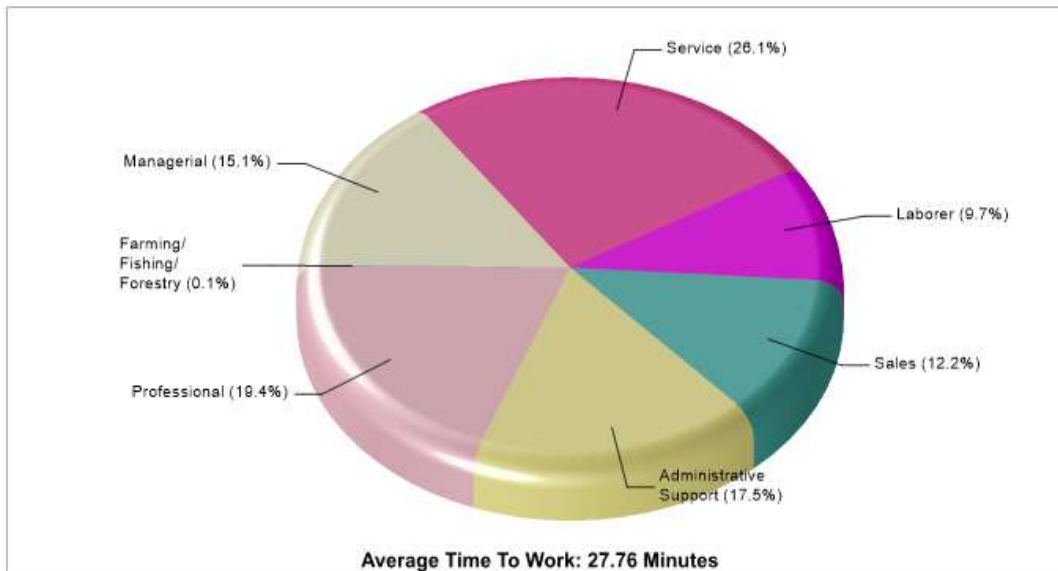

Location: Euless, TX County Employment

Prepared by RE/MAX real estate