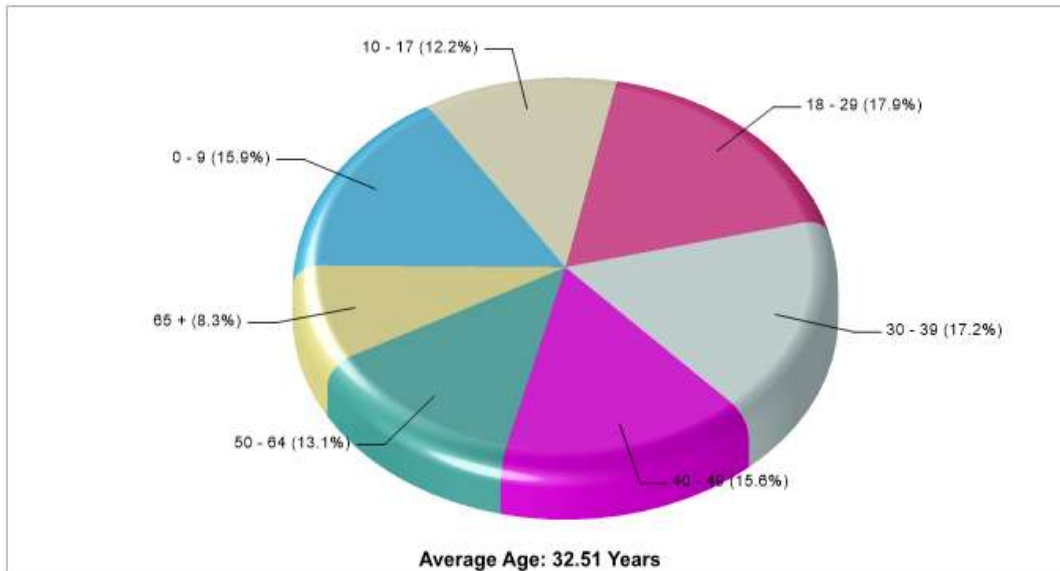

Location: Euless, TX County Age Breakdown

Prepared by RE/MAX real estate