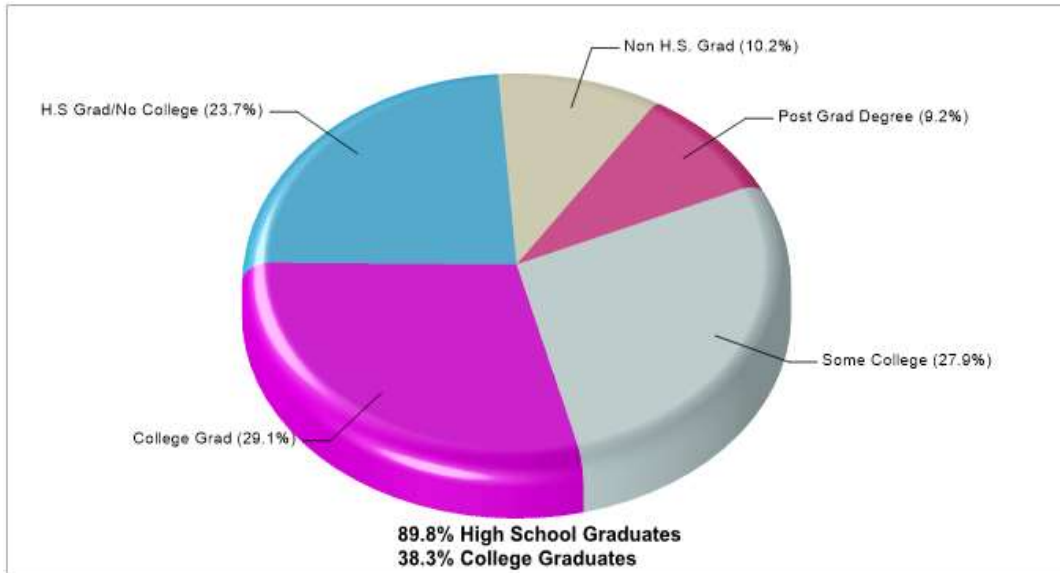

Location: Euless, TX County Adult Education Level