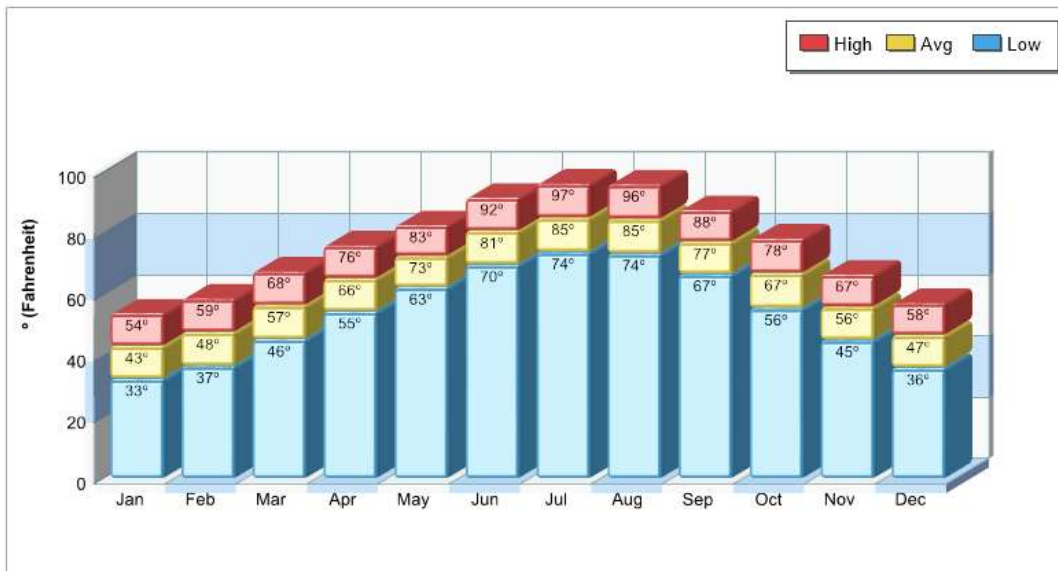

Eules

Prepared by RE/MAX real estate

Average Precipitation Measured at DAL-FTW REG AIRPORT (elevation: 551ft.)

Temperature Measured at DAL-FTW REG AIRPORT (elevation: 551ft.)

Prepared by RE/MAX real estate