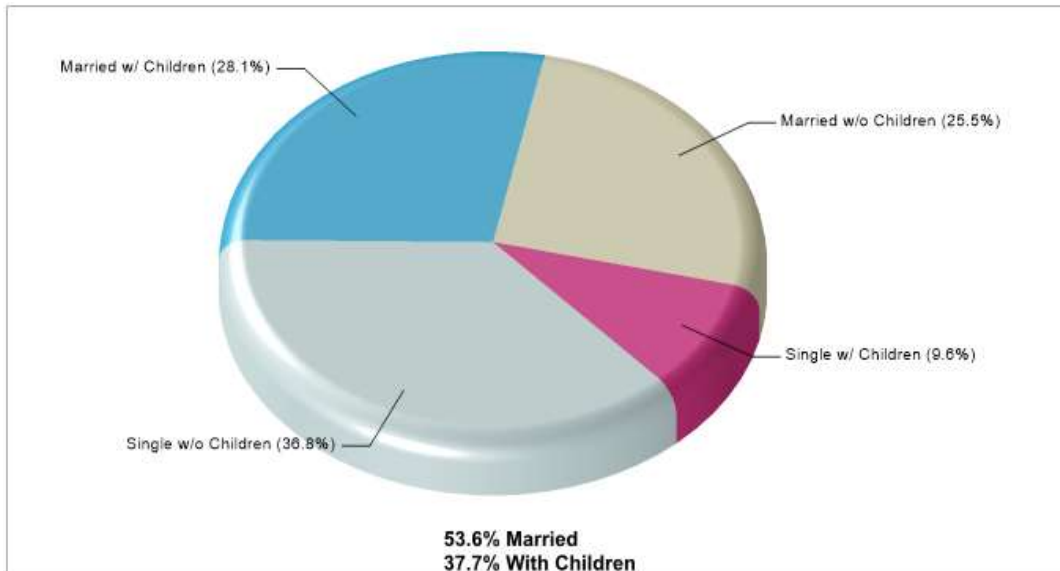

Location: Euless, TX County Household Characteristics

Prepared by RE/MAX real estate