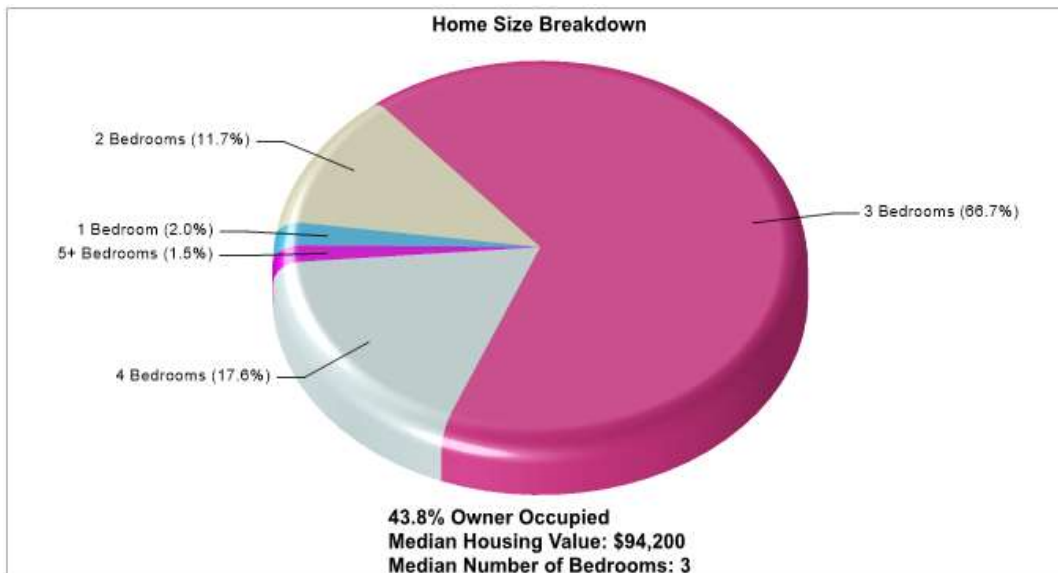

Phone: (817) 265-6667

Grades: PK - 11

Prepared by RE/MAX real estate

Housing Information

Eules

Prepared by RE/MAX real estate

Location: Euless, TX City/Area Housing Characteristics

Location: Euless, TX City/Area Home Ownership