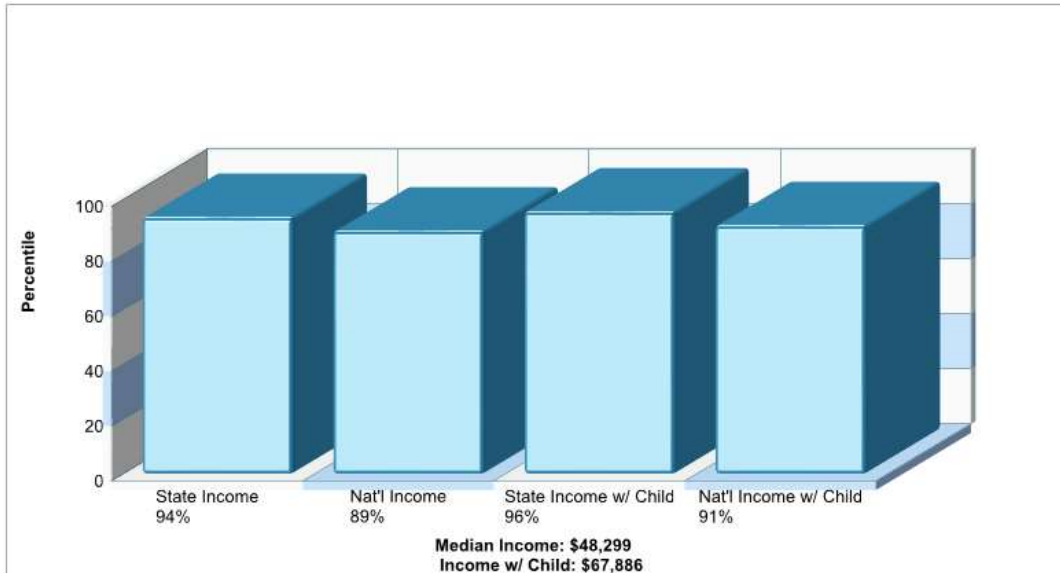

Location: Euless, TX County Income