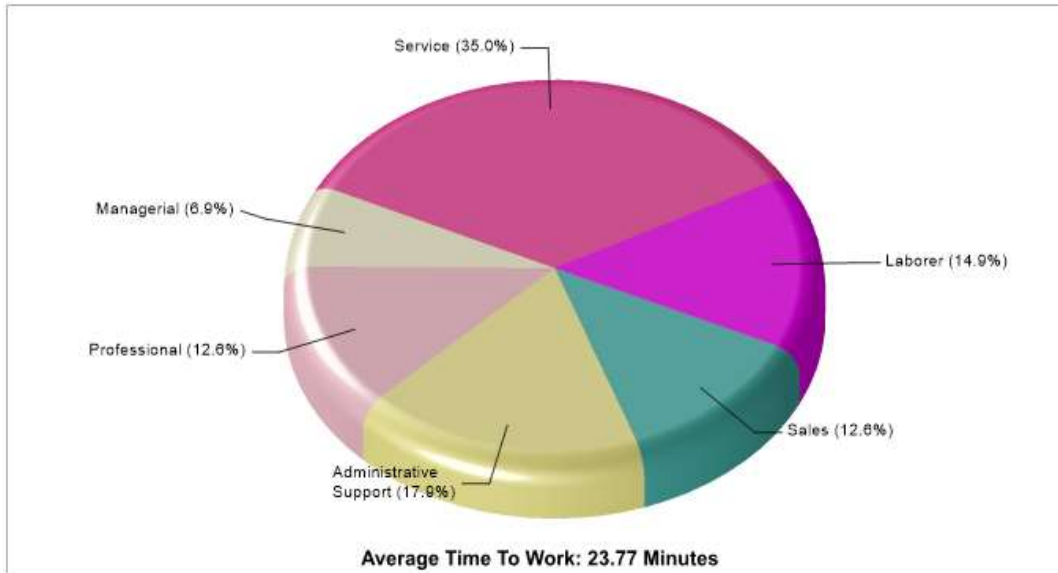

Location: Euless, TX Neighborhood Adult Education Level

Location: Euless, TX Neighborhood Household Characteristics

Prepared by RE/MAX real estate

Location: Euless, TX Neighborhood Employment

Prepared by RE/MAX real estate