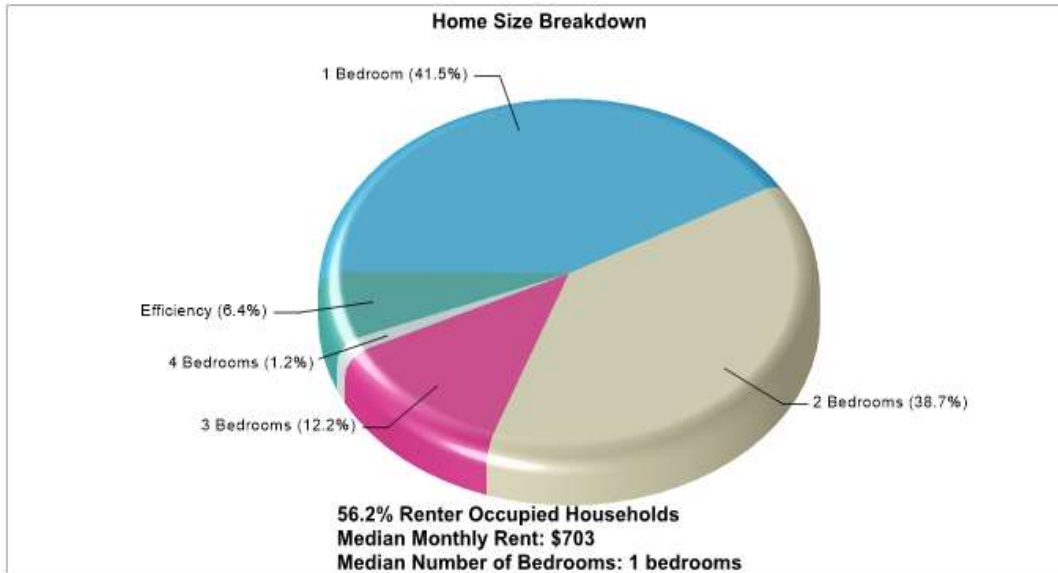

Location: Euless, TX City/Area Rental

Prepared by RE/MAX real estate