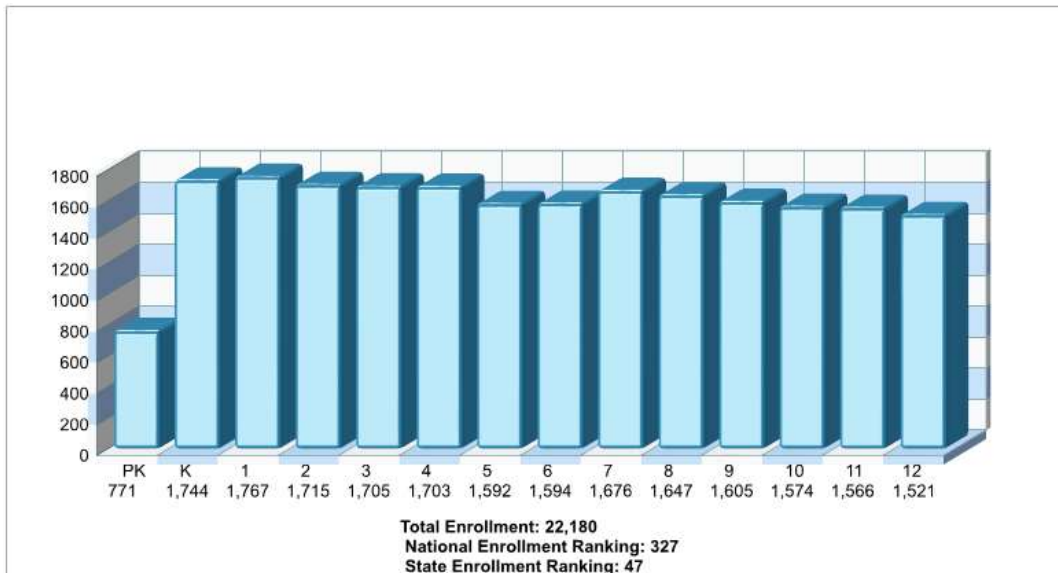

Location: Euless, TX Student Enrollment By Grade