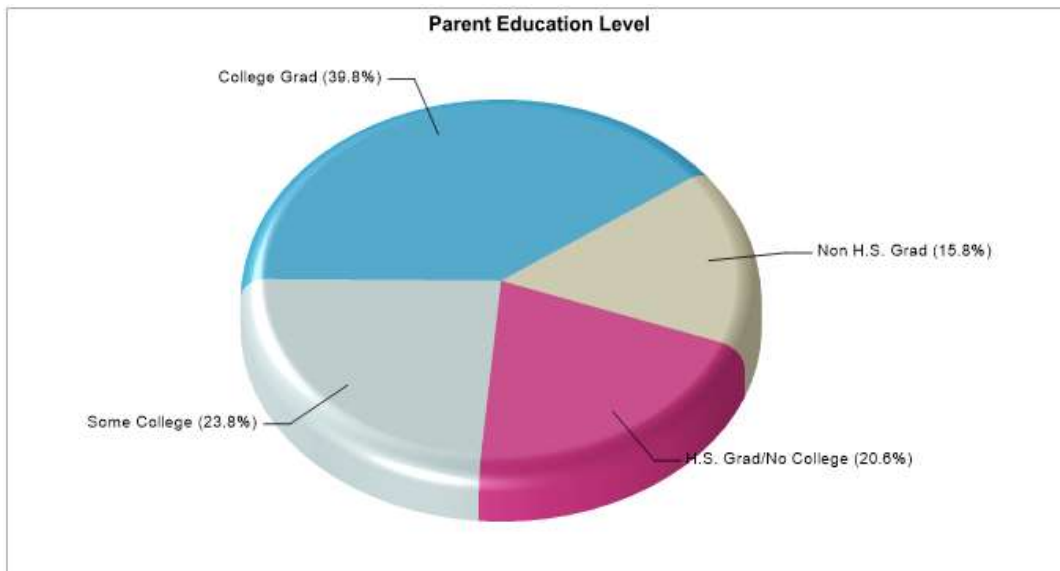

Location: Denton, TX Parent Education Level

Prepared by RE/MAX real estate