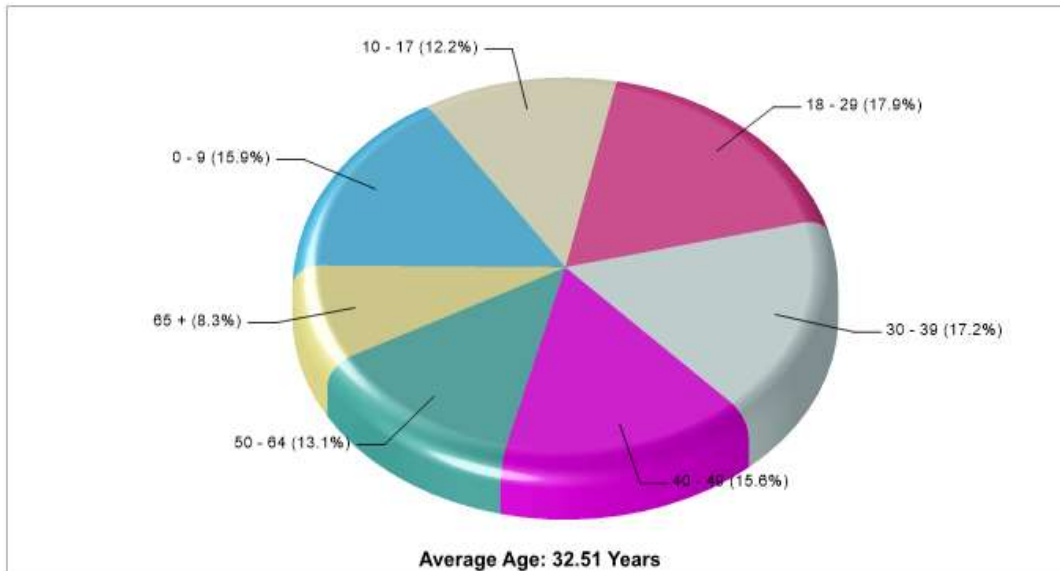

Location: Haslet, TX County Age Breakdown

Prepared by RE/MAX real estate