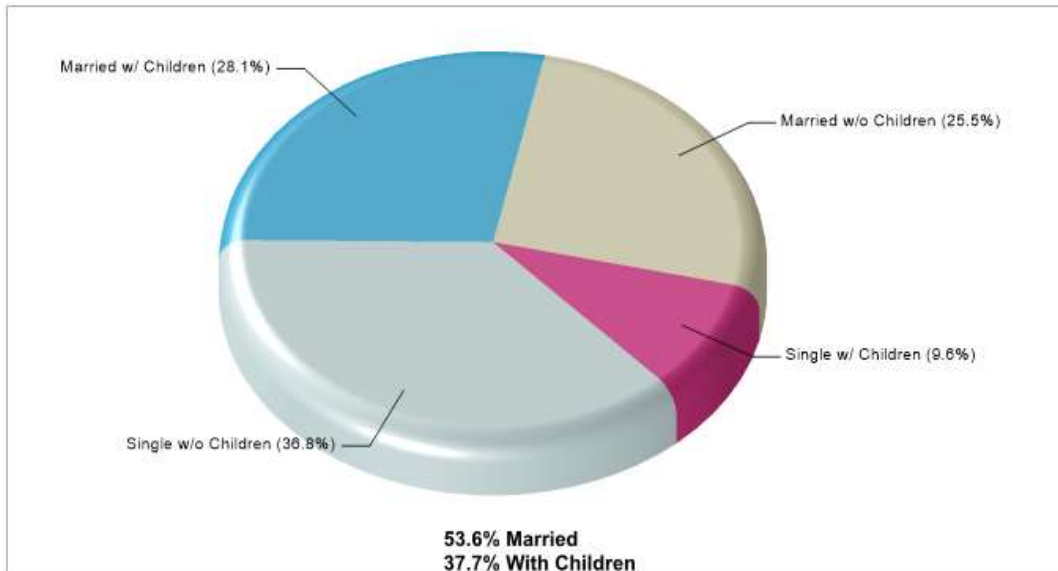

Location: Haslet, TX County Household Characteristics

Prepared by RE/MAX real estate