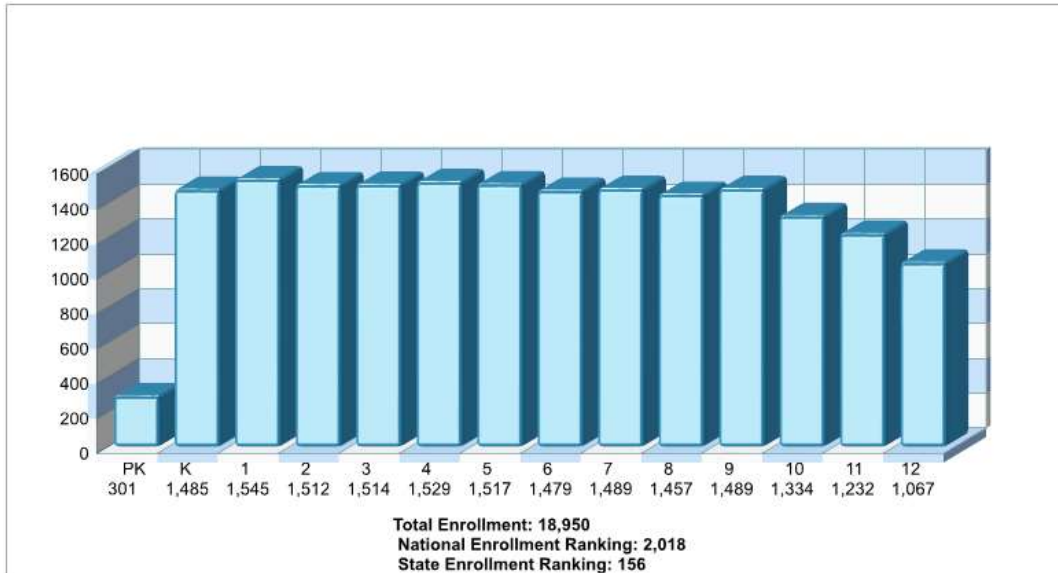

Location: Haslet, TX Student Enrollment By Grade