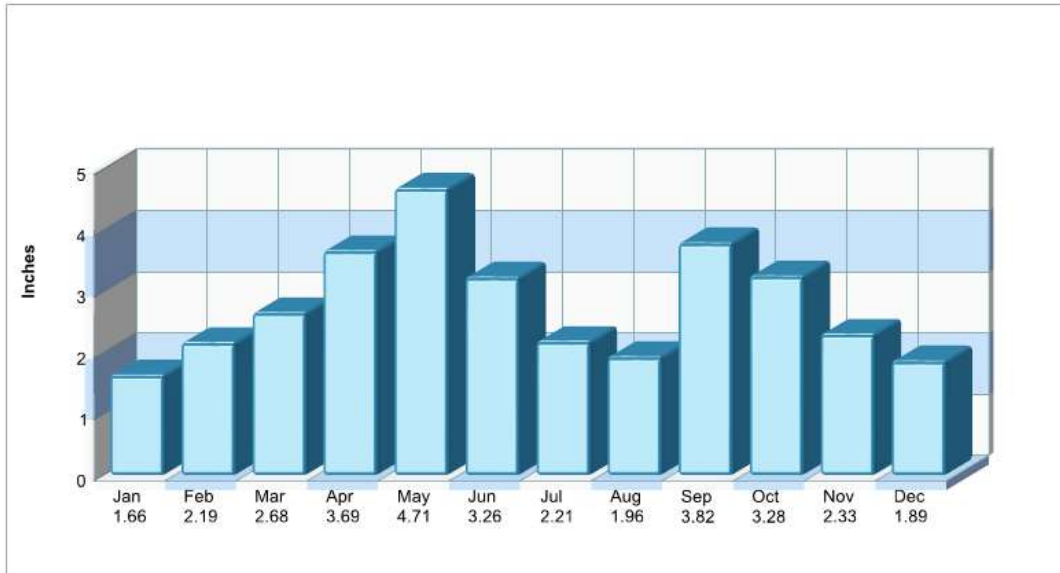

Average Precipitation Measured at GRAPEVINE DAM (elevation: 585ft.)

Temperature Measured at GRAPEVINE DAM (elevation: 585ft.)

Prepared by RE/MAX real estate

Houses of Worship

Haslet

Prepared by RE/MAX real estate