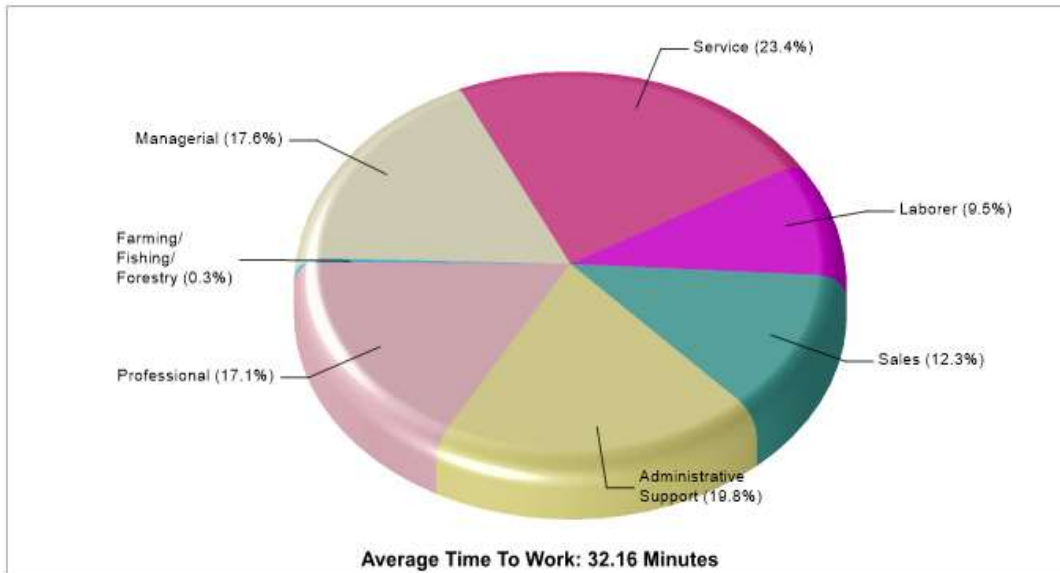

Location: Haslet, TX
City/Area Age Breakdown

Prepared by RE/MAX real estate

Location: Haslet, TX
City/Area Adult Education Level

Location: Haslet, TX
City/Area Employment

Prepared by RE/MAX real estate

School Information