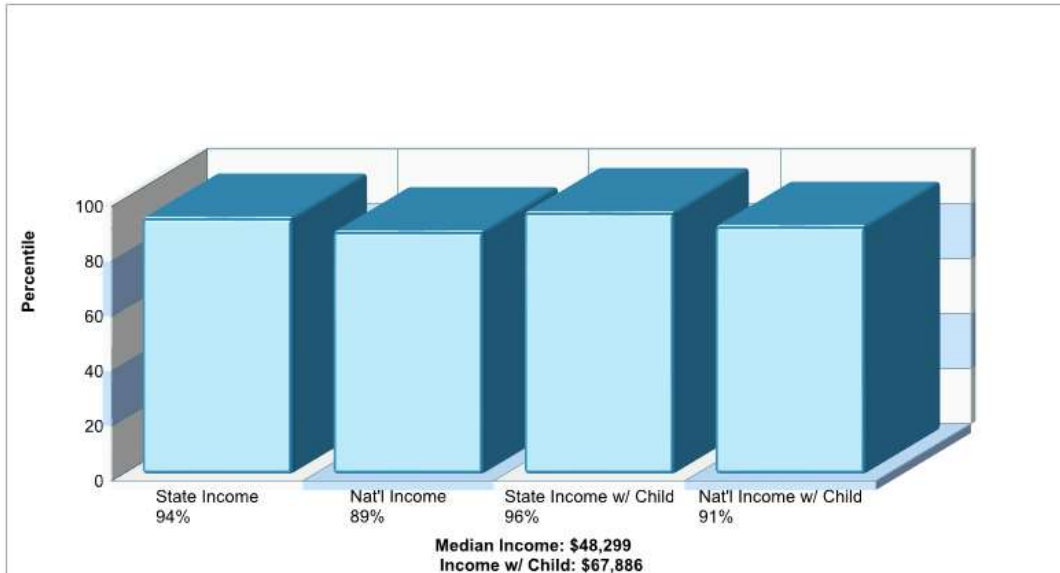

Location: Haslet, TX County Income