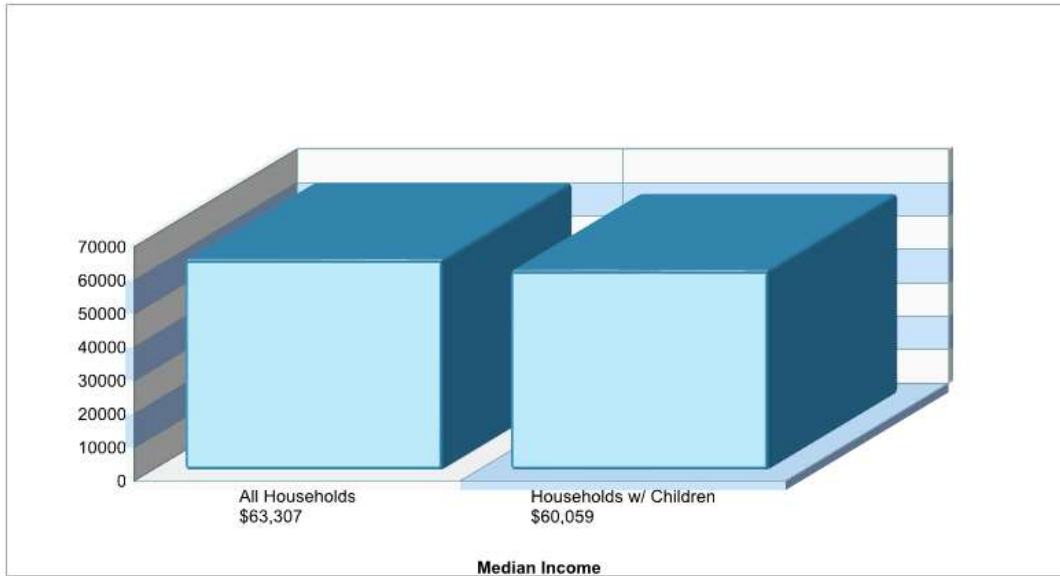

Location: Haslet, TX Household Income