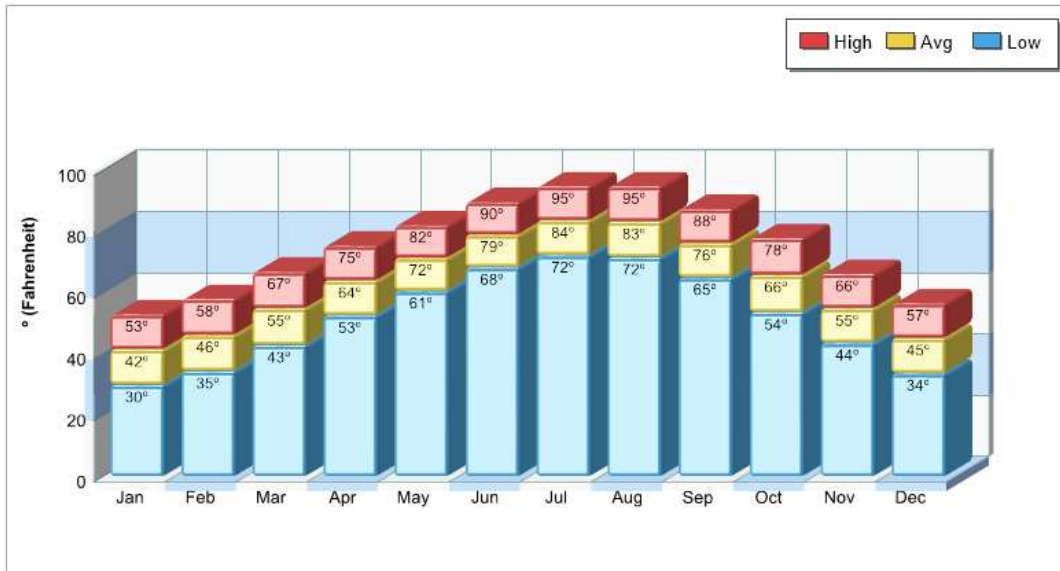

Average Precipitation Measured at GRAPEVINE DAM (elevation: 585ft.)

Temperature Measured at GRAPEVINE DAM (elevation: 585ft.)

Prepared by RE/MAX real estate

Houses of Worship

Haslet

Prepared by RE/MAX real estate