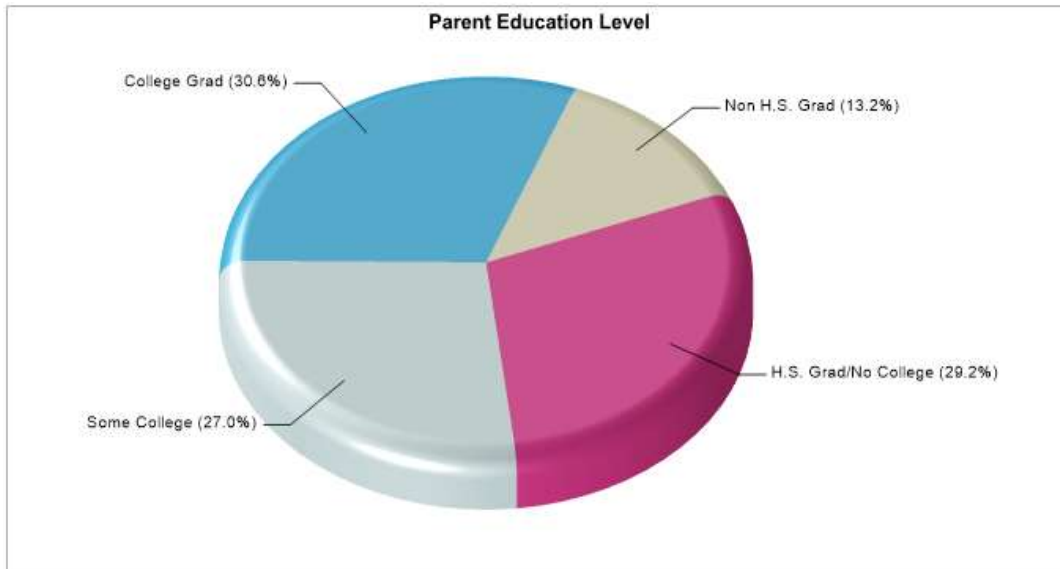

Location: Haslet, TX Parent Education Level

Prepared by RE/MAX real estate