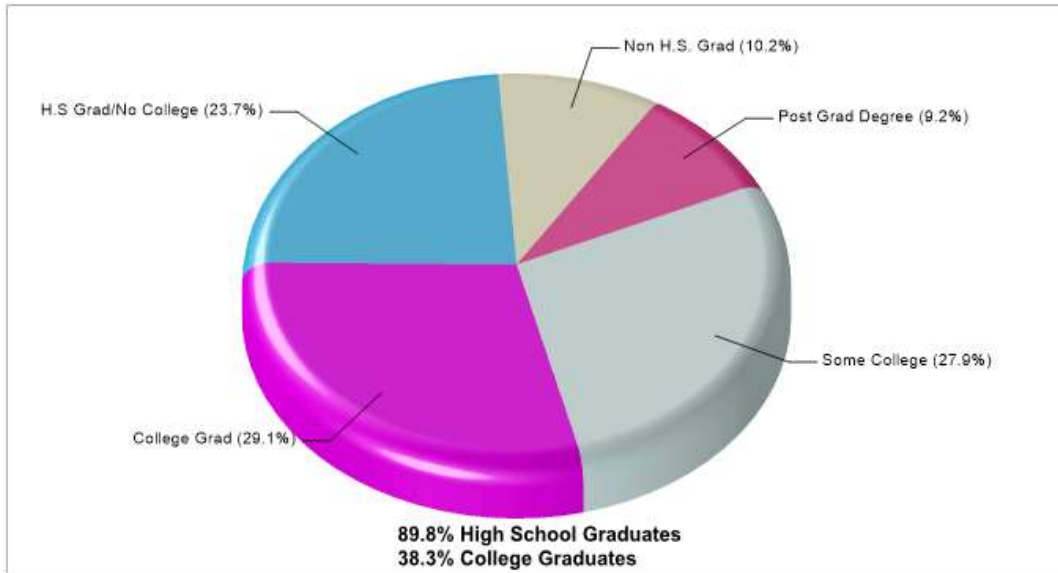

Location: Haslet, TX County Adult Education Level