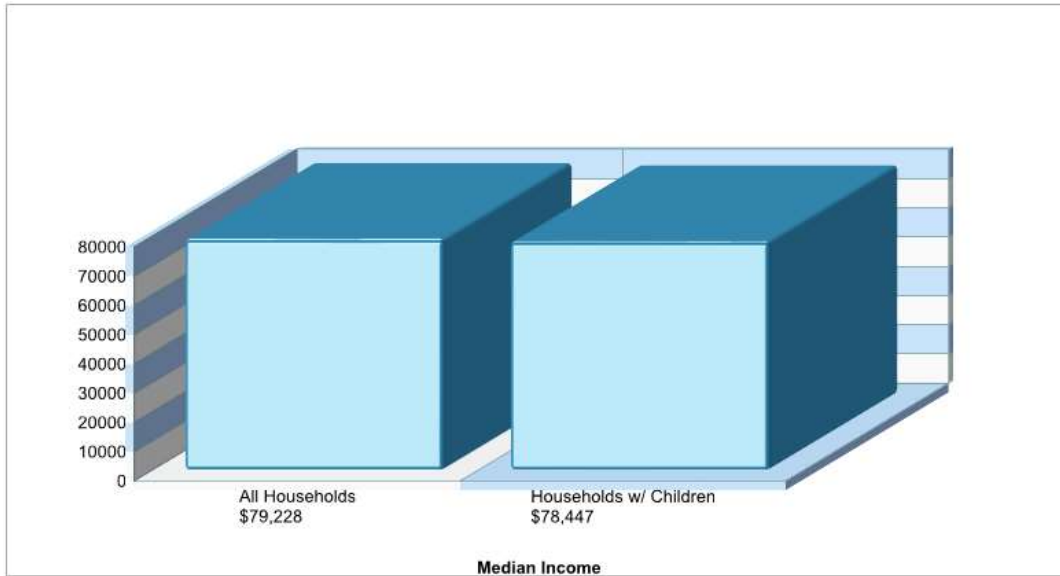

Location: Copper Canyon, TX Household Income