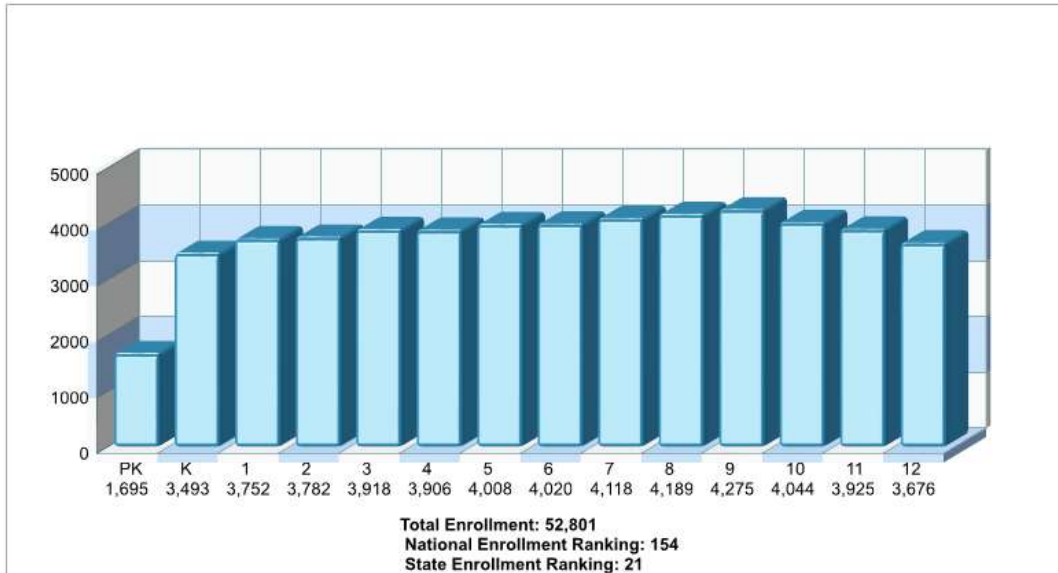

Copper Canyon

Prepared by RE/MAX real estate

School Information

Copper Canyon

Prepared by RE/MAX real estate

Location: Copper Canyon, TX Student Enrollment By Grade

Location: Copper Canyon, TX High School Statistics