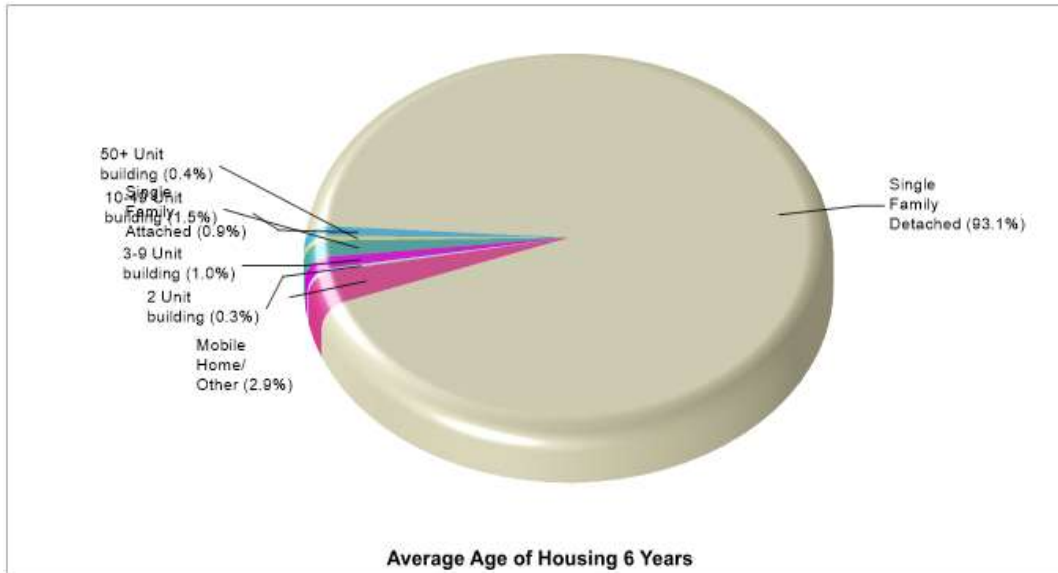

Location: Flower Mound, TX City/Area Housing Characteristics