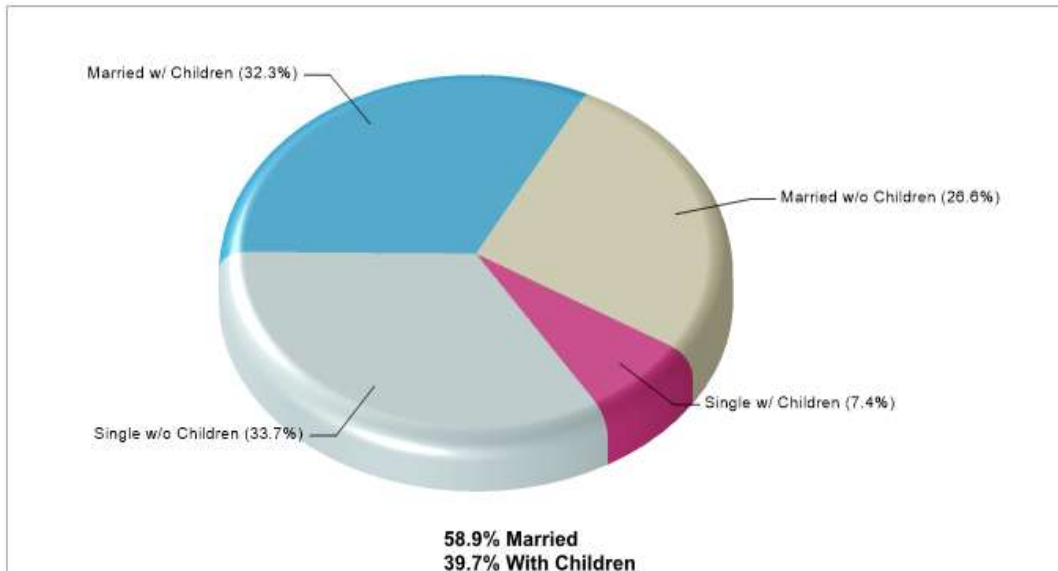

Location: Flower Mound, TX County Household Characteristics

Prepared by RE/MAX real estate