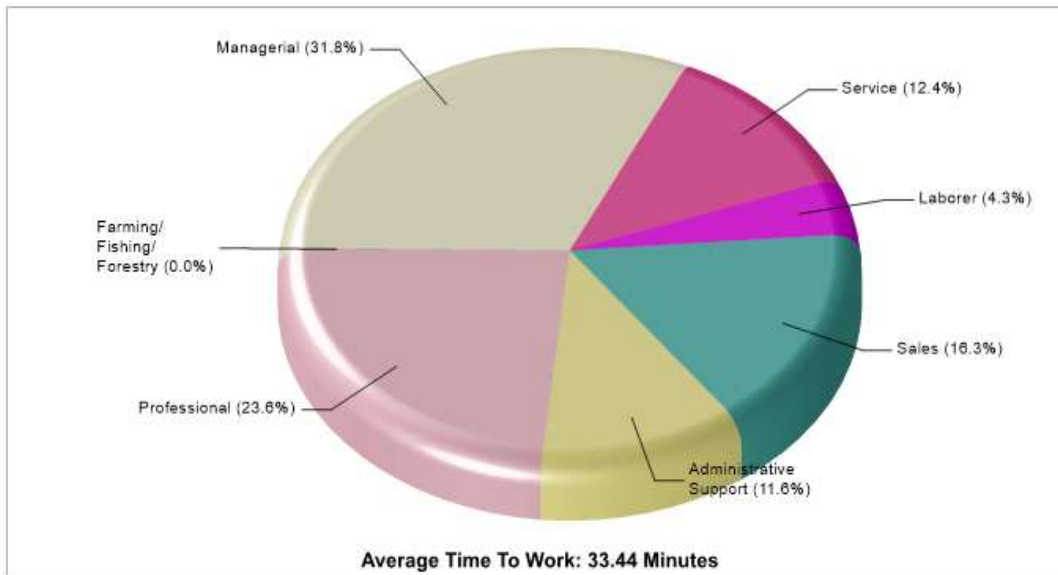

Prepared by RE/MAX real estate

Location: Flower Mound, TX Neighborhood Adult Education Level

Location: Flower Mound, TX Neighborhood Household Characteristics

Prepared by RE/MAX real estate

Location: Flower Mound, TX Neighborhood Employment