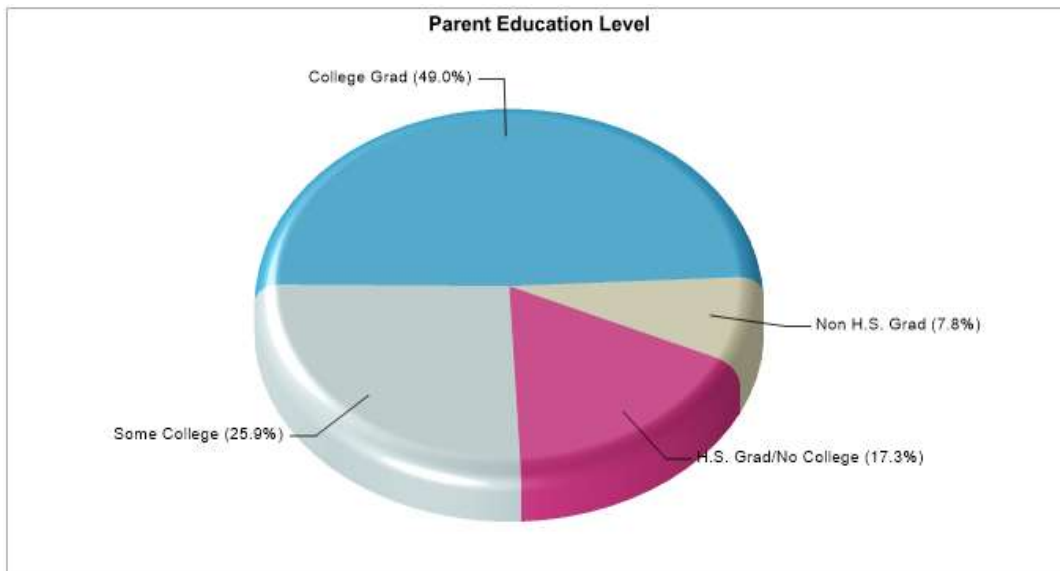

Location: Flower Mound, TX Parent Education Level

Prepared by RE/MAX real estate