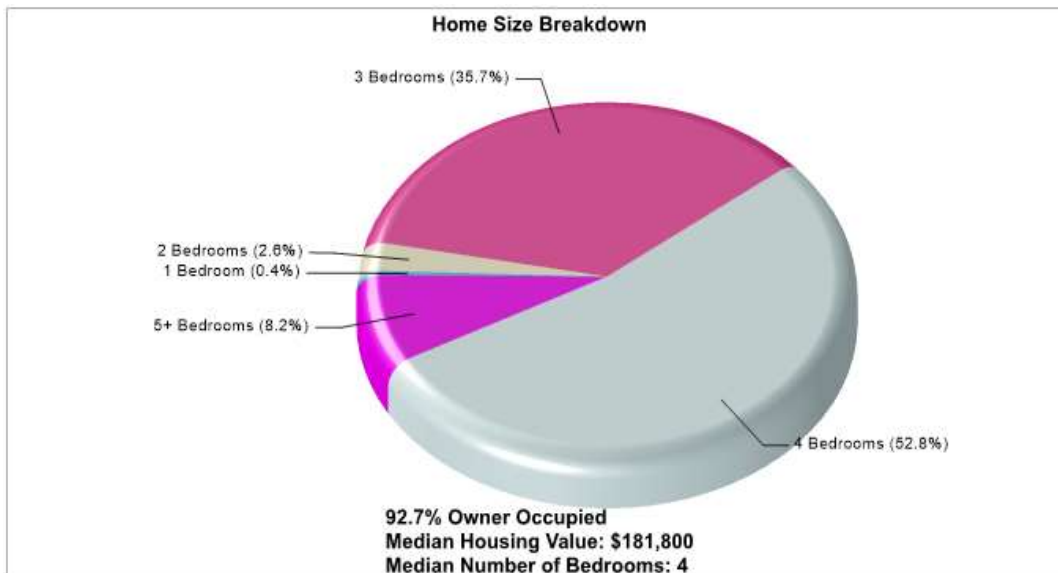

Location: Flower Mound, TX City/Area Home Ownership

Prepared by RE/MAX real estate