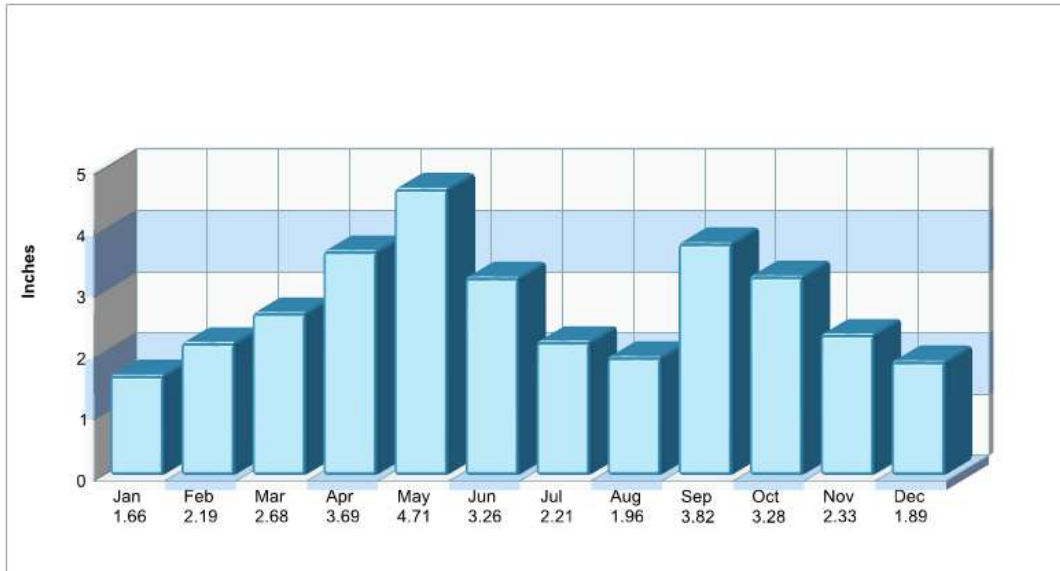

Prepared by RE/MAX real estate

Recent Home Sales

Location: Flower Mound, TX Home Sales Pricing Pattern

Prepared by RE/MAX real estate

Climate Information

Flower Mound

Prepared by RE/MAX real estate

Average Precipitation Measured at GRAPEVINE DAM (elevation: 585ft.)