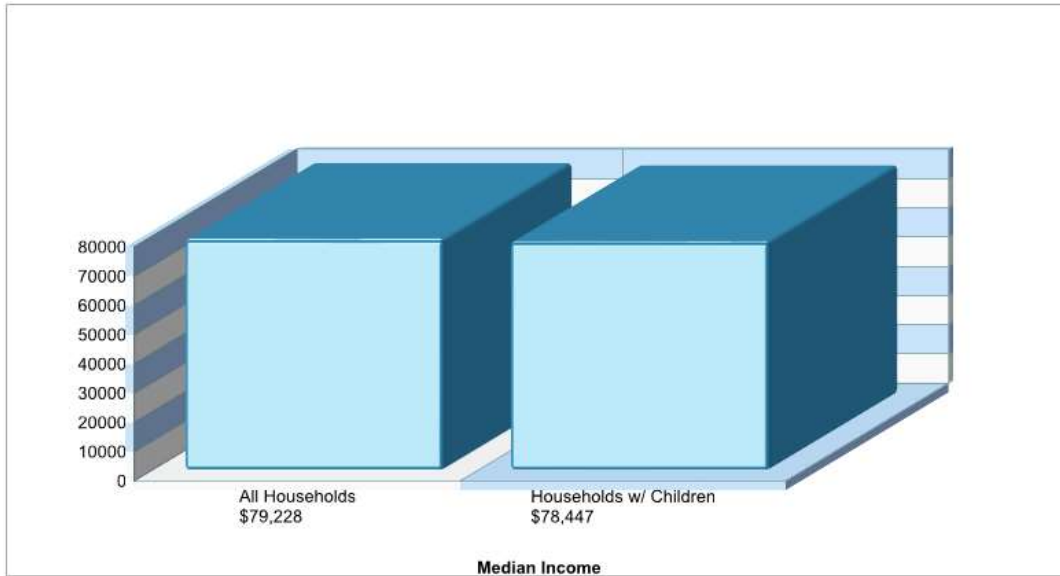

Location: Flower Mound, TX Household Income