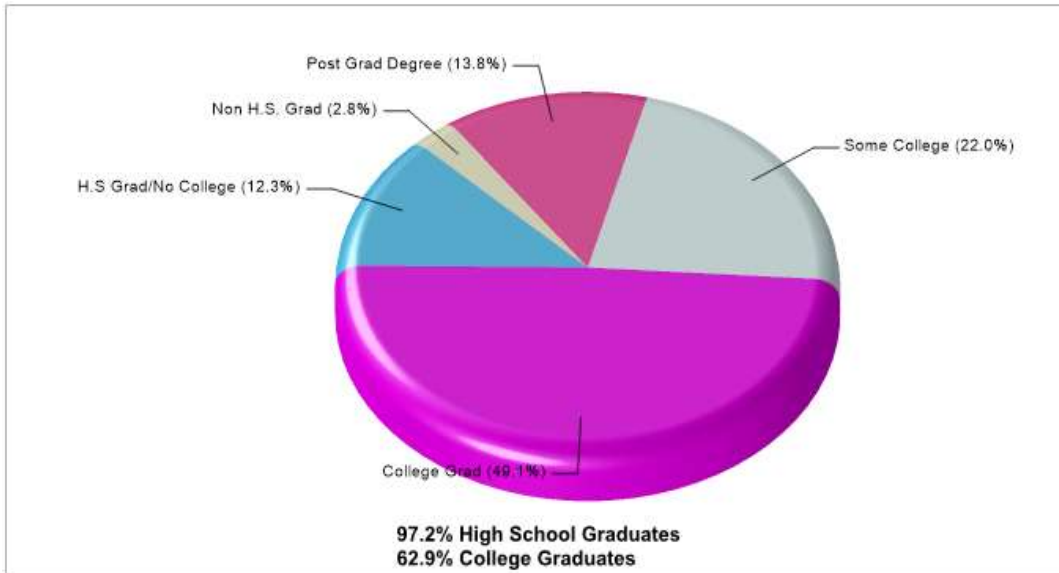

Location: Flower Mound, TX Neighborhood Adult Education Level