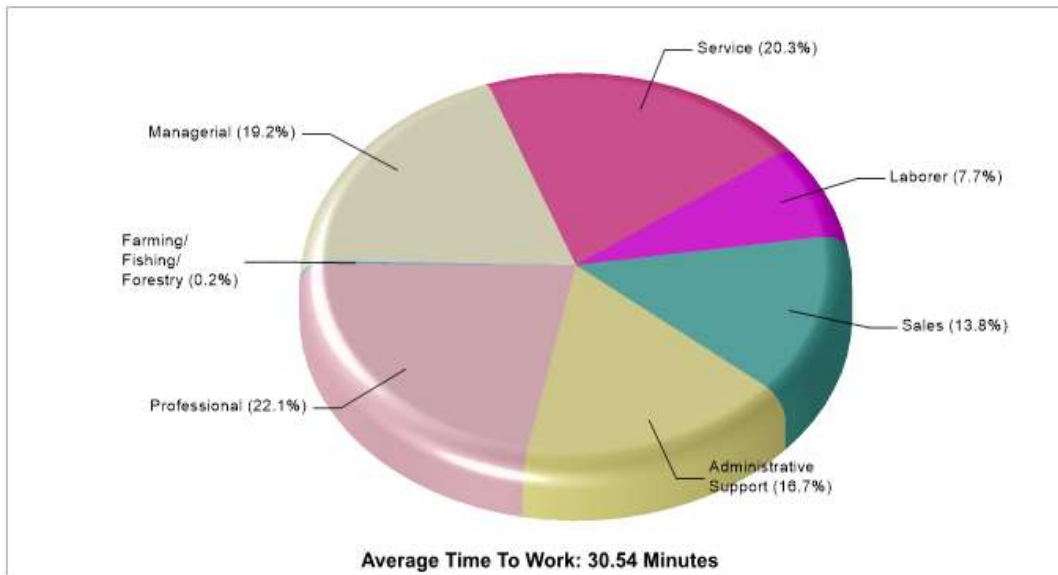

Location: Flower Mound, TX County Employment

Prepared by RE/MAX real estate