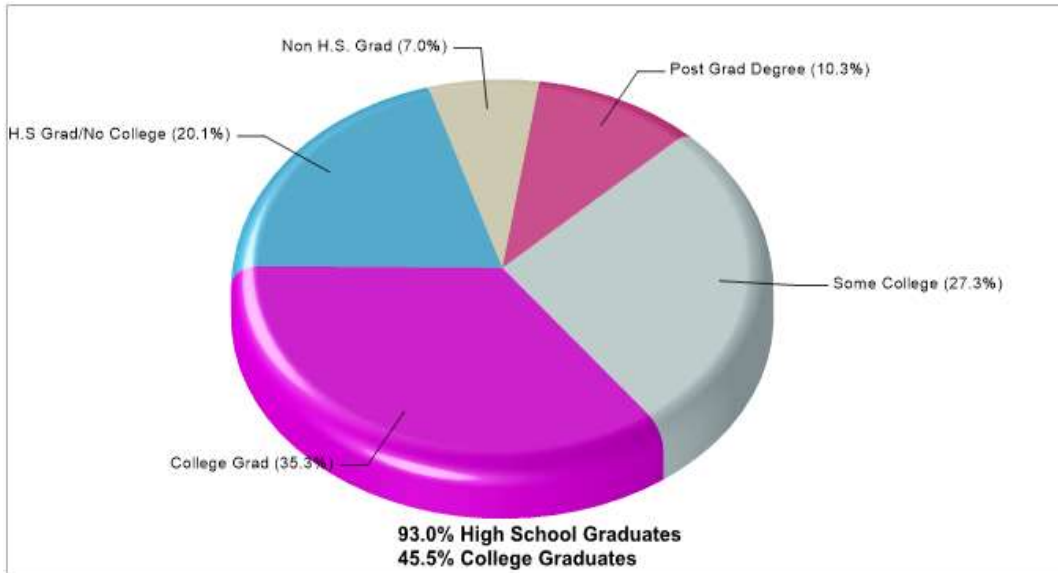

Location: Flower Mound, TX County Adult Education Level