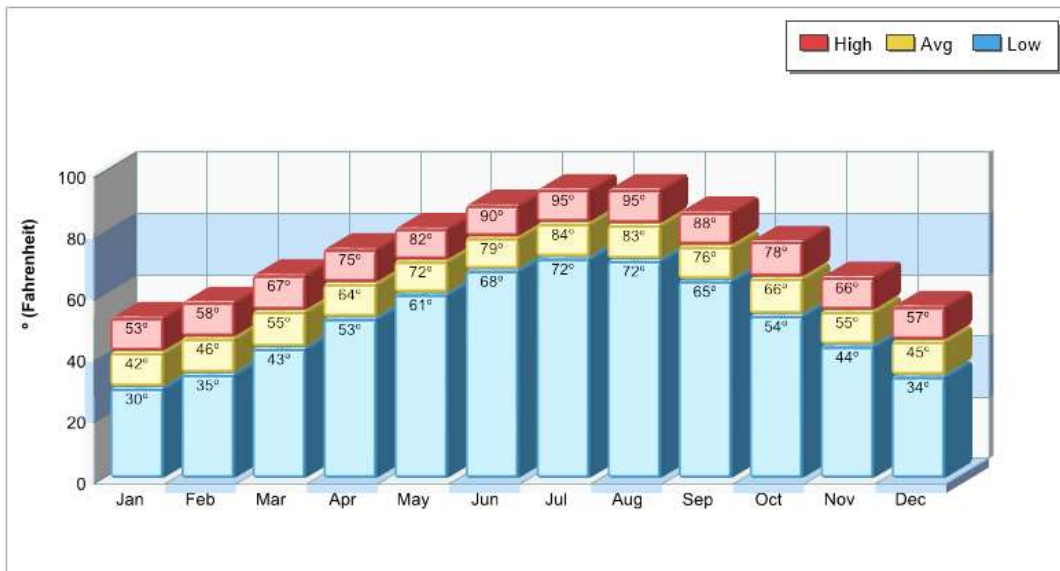

Temperature Measured at GRAPEVINE DAM (elevation: 585ft.)

Prepared by RE/MAX real estate