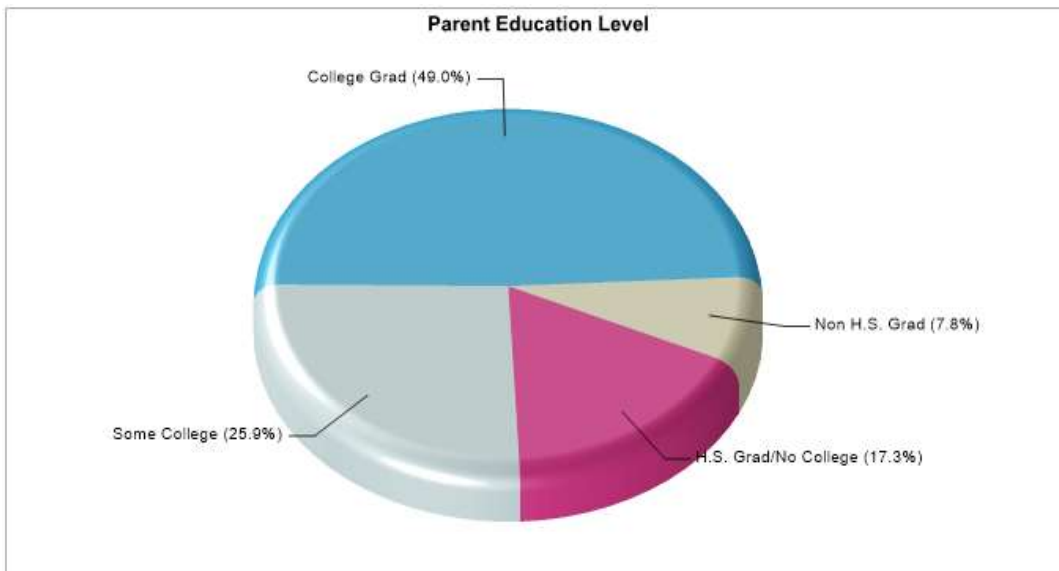

Location: Lewisville, TX Parent Education Level

Prepared by RE/MAX real estate