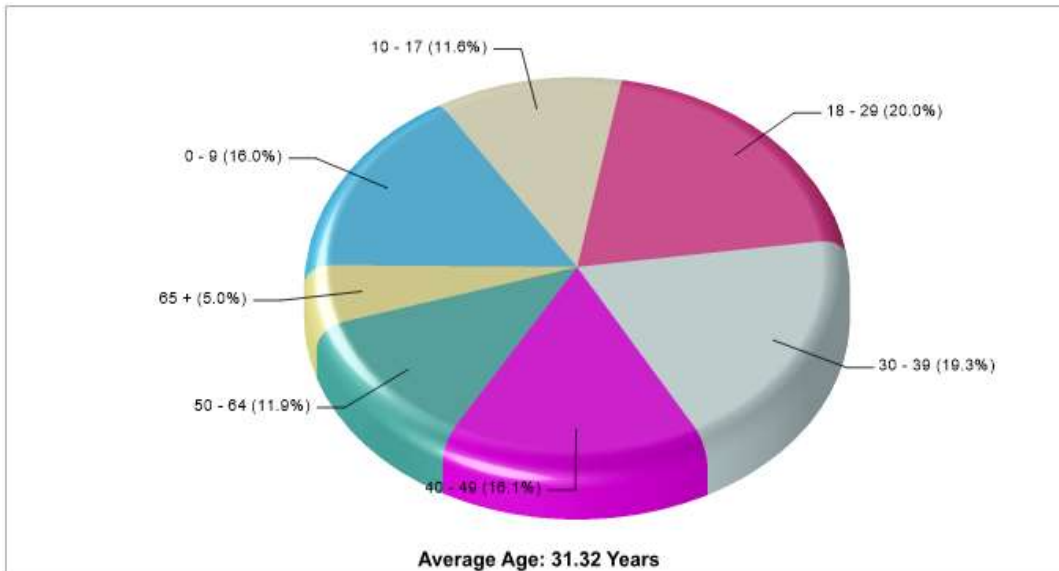

Location: Lewisville, TX County Age Breakdown

Prepared by RE/MAX real estate