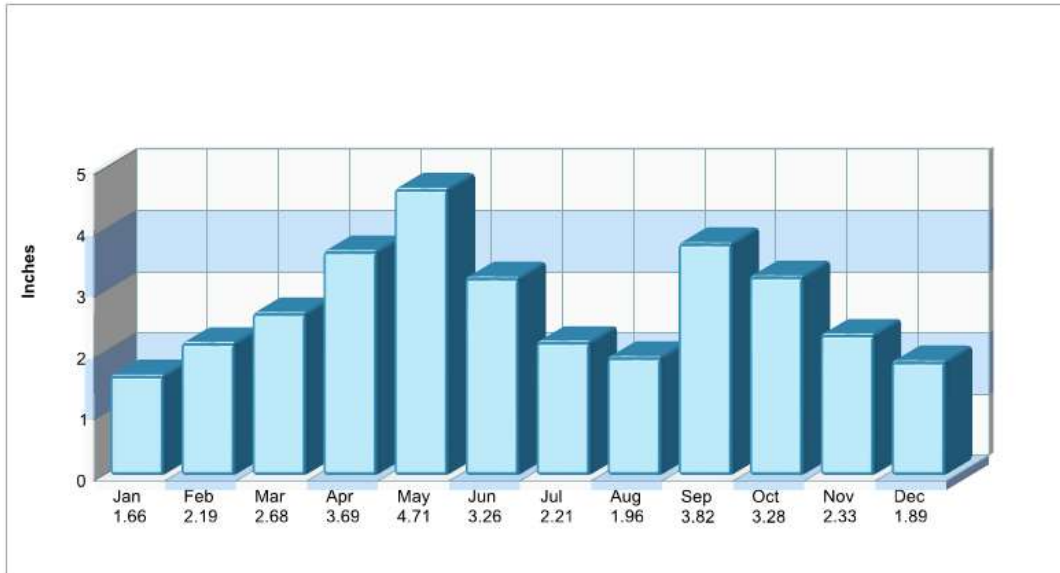

Prepared by RE/MAX real estate

Recent Home Sales

Location: Lewisville, TX Home Sales Pricing Pattern

Prepared by RE/MAX real estate

Climate Information

Lewisville

Prepared by RE/MAX real estate

Average Precipitation Measured at GRAPEVINE DAM (elevation: 585ft.)