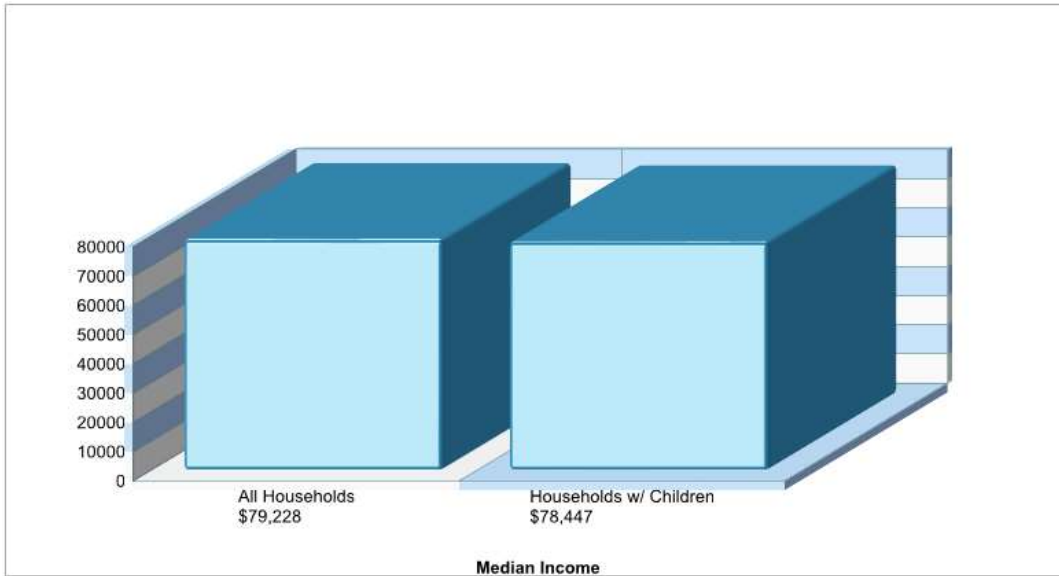

Location: Lewisville, TX Household Income