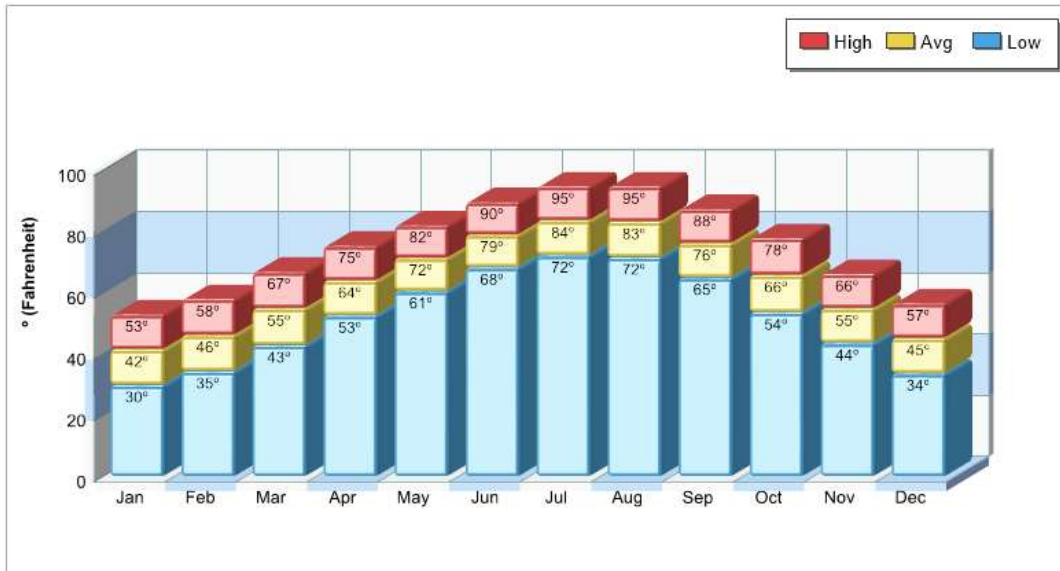

Temperature Measured at GRAPEVINE DAM (elevation: 585ft.)

Prepared by RE/MAX real estate