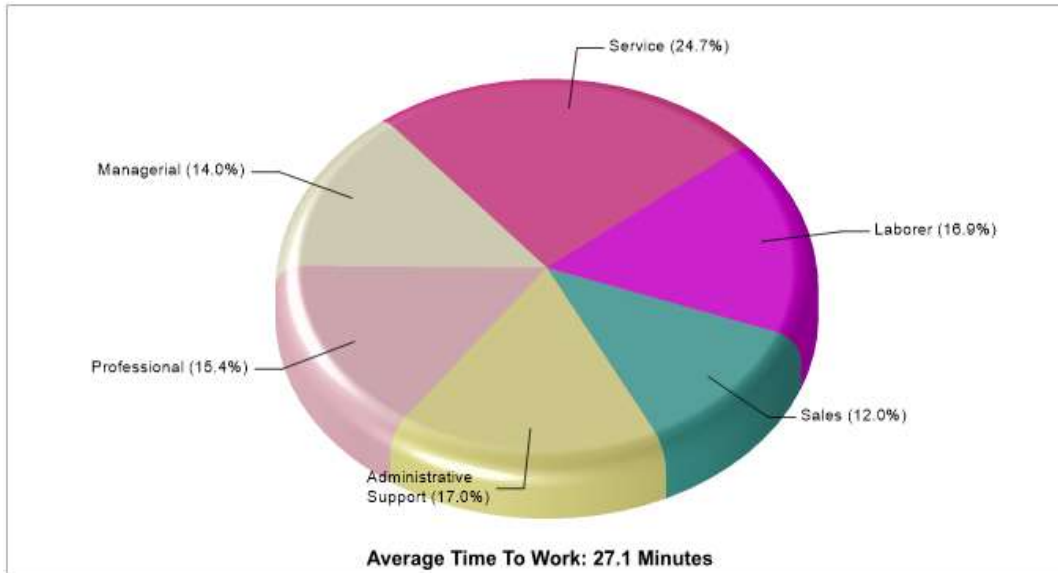

Location: Lewisville, TX Neighborhood Adult Education Level

Location: Lewisville, TX Neighborhood Household Characteristics

Prepared by RE/MAX real estate

Location: Lewisville, TX Neighborhood Employment