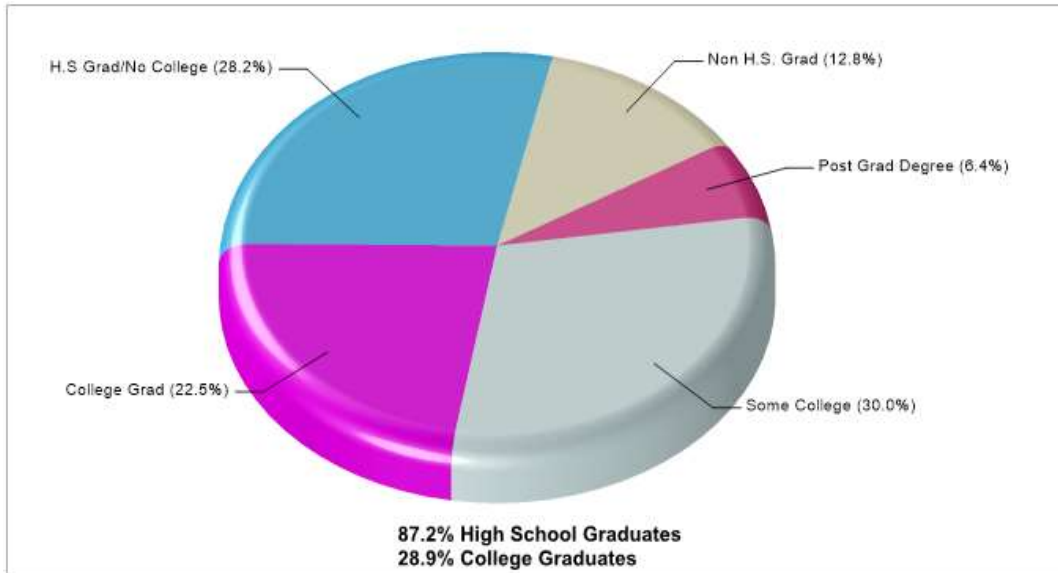

Lewisville

Prepared by RE/MAX real estate

Neighborhood Facts

Lewisville

Prepared by RE/MAX real estate

Location: Lewisville, TX Neighborhood Income

Location: Lewisville, TX Neighborhood Age Breakdown

Prepared by RE/MAX real estate

Location: Lewisville, TX Neighborhood Adult Education Level

Location: Lewisville, TX Neighborhood Household Characteristics

Prepared by RE/MAX real estate

Location: Lewisville, TX Neighborhood Employment