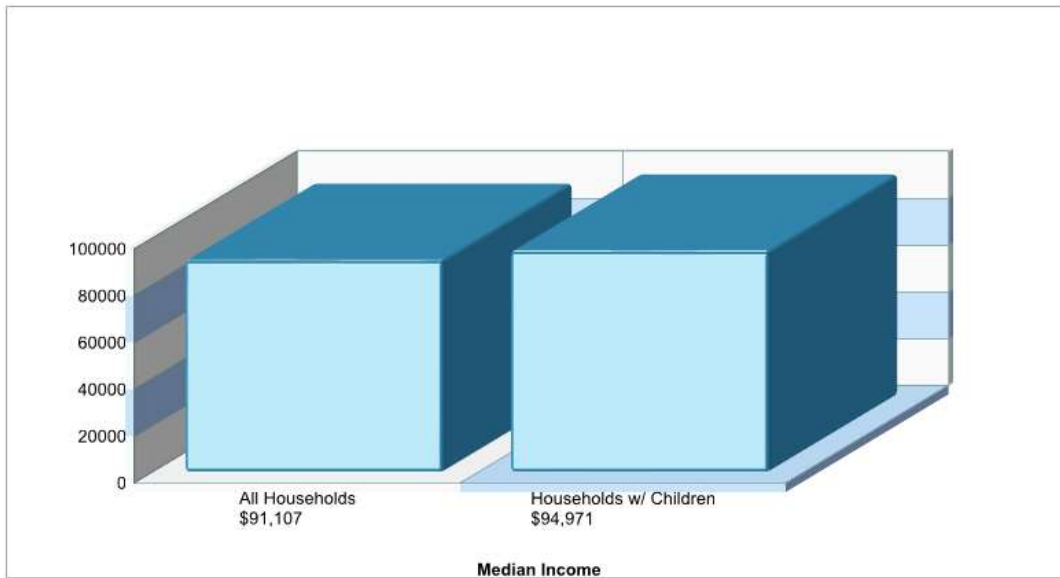

Location: Argyle, TX Household Income