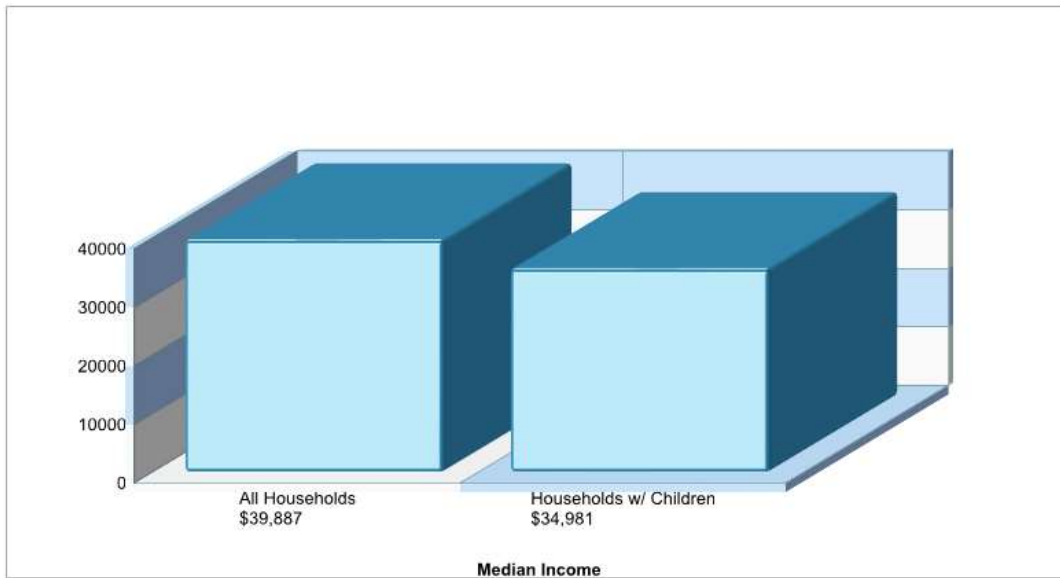

Location: Fort Worth, TX Household Income