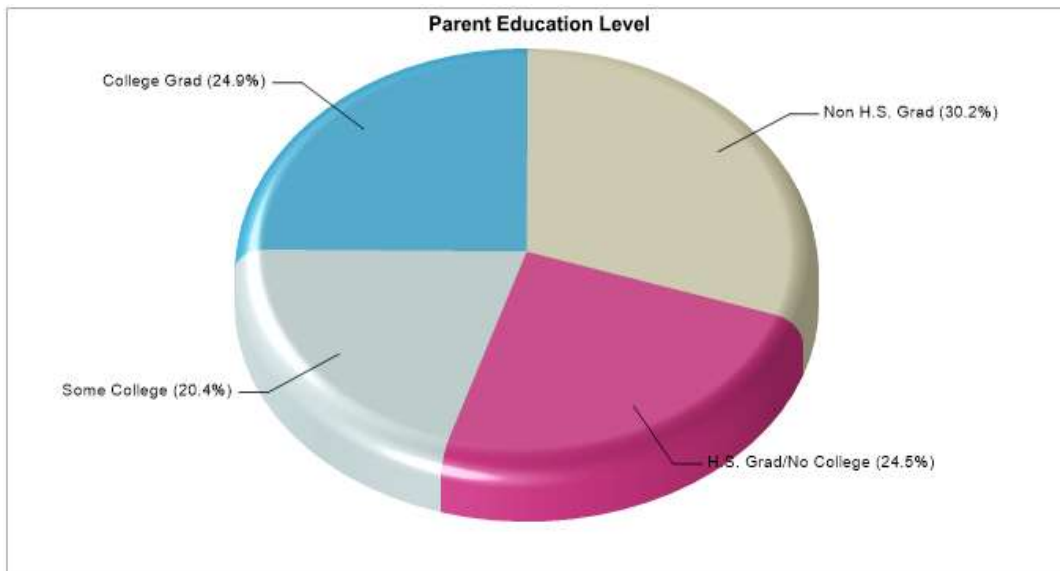

Location: Fort Worth, TX Parent Education Level

Prepared by RE/MAX real estate