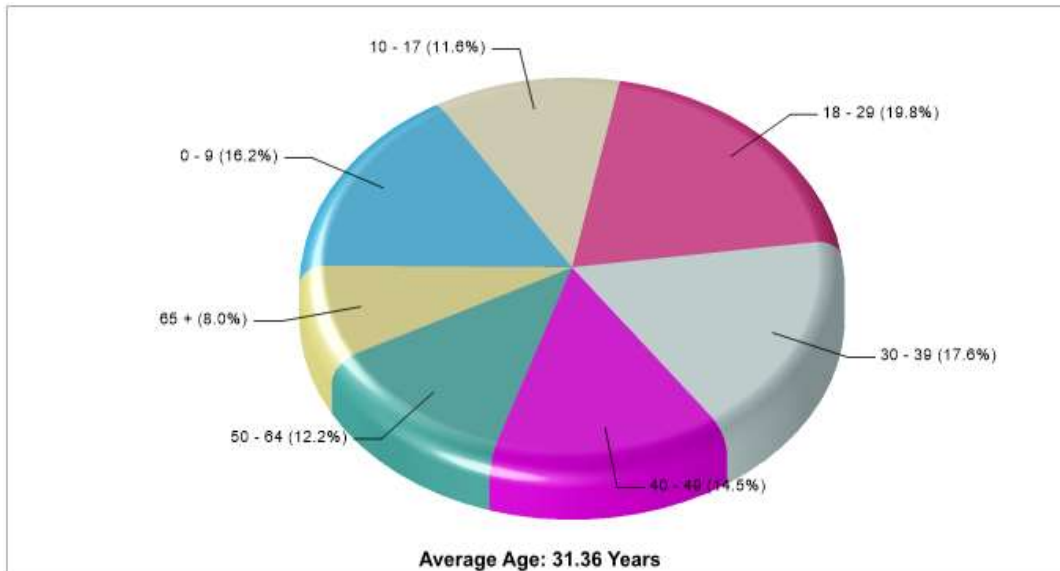

Location: University Park, Texas County Age Breakdown

Prepared by RE/MAX real estate