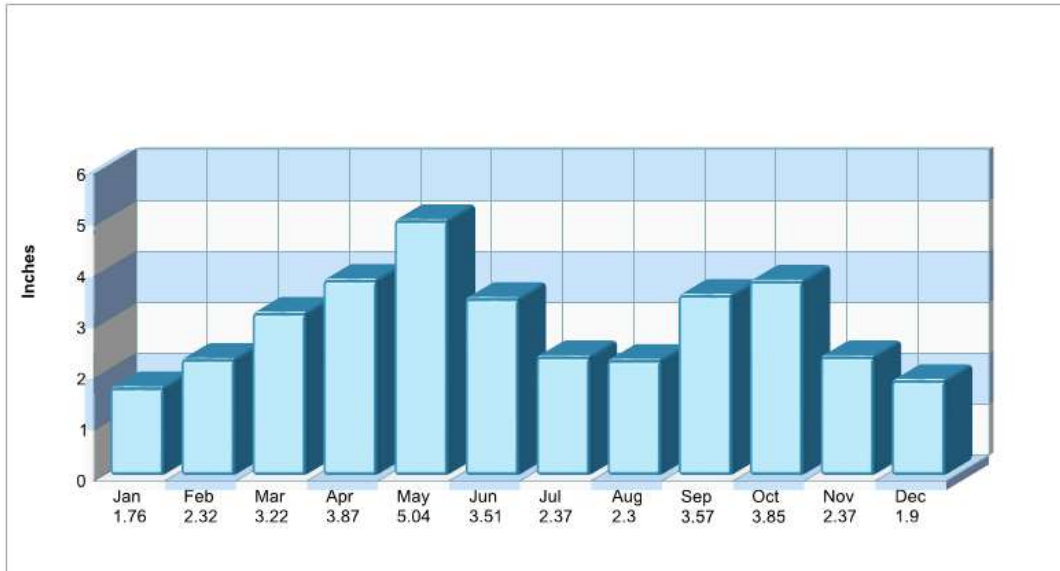

Prepared by RE/MAX real estate

Location: University Park, Texas City/Area Rental

Prepared by RE/MAX real estate

Climate Information

Texas

Prepared by RE/MAX real estate

Average Precipitation Measured at DALLAS AIRPORT (elevation: 440ft.)