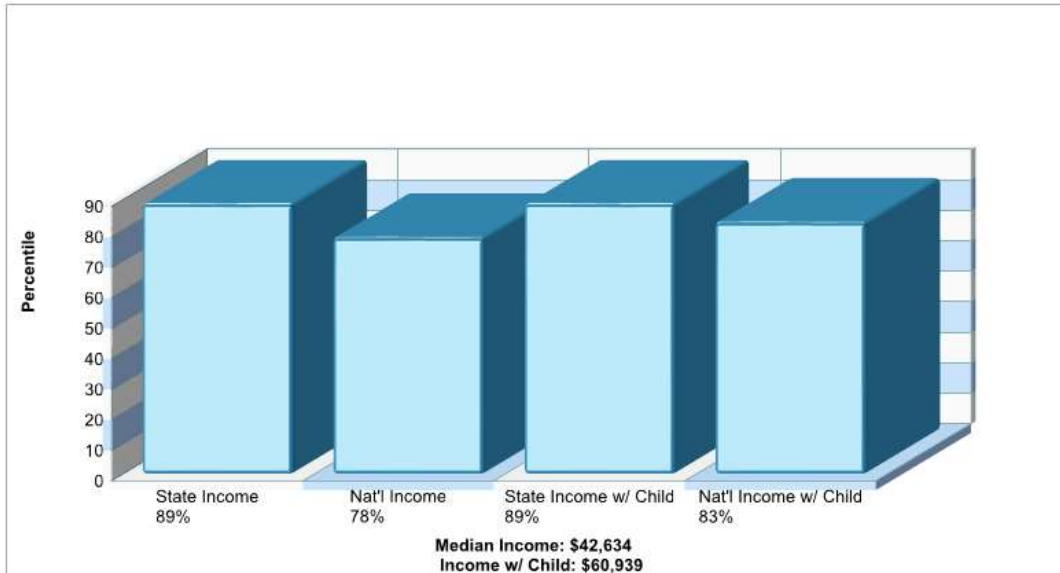

Location: University Park, Texas County Income