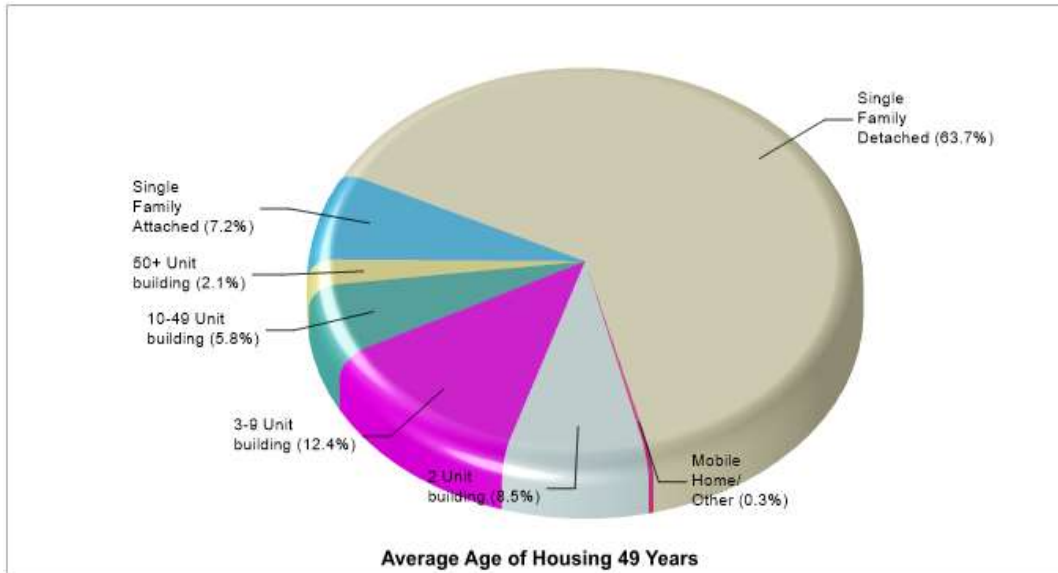

Prepared by RE/MAX real estate

Housing Information

Texas

Prepared by RE/MAX real estate

Location: University Park, Texas City/Area Housing Characteristics

Location: University Park, Texas City/Area Home Ownership