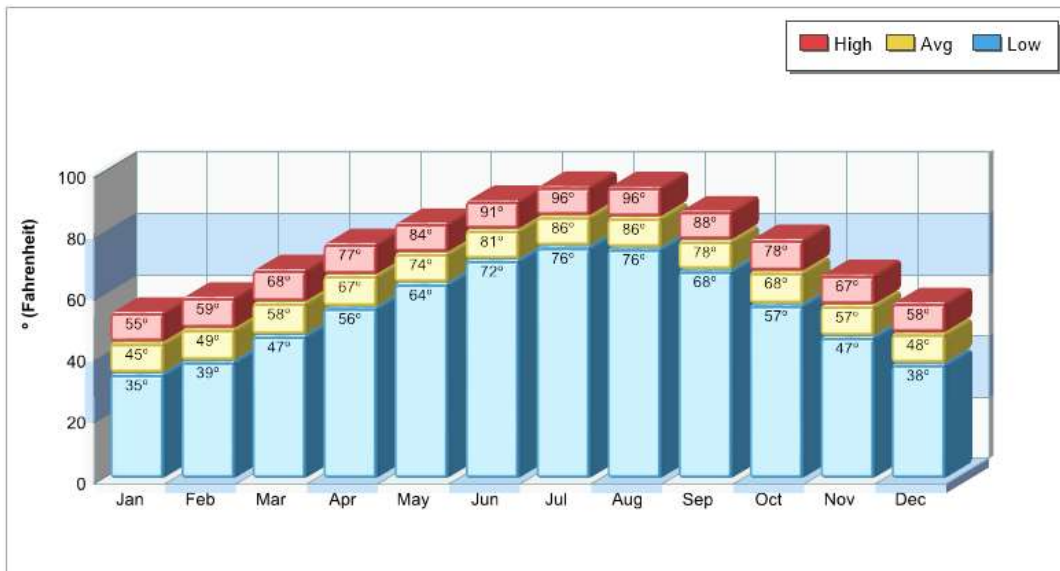

Temperature Measured at DALLAS AIRPORT (elevation: 440ft.)

Prepared by RE/MAX real estate