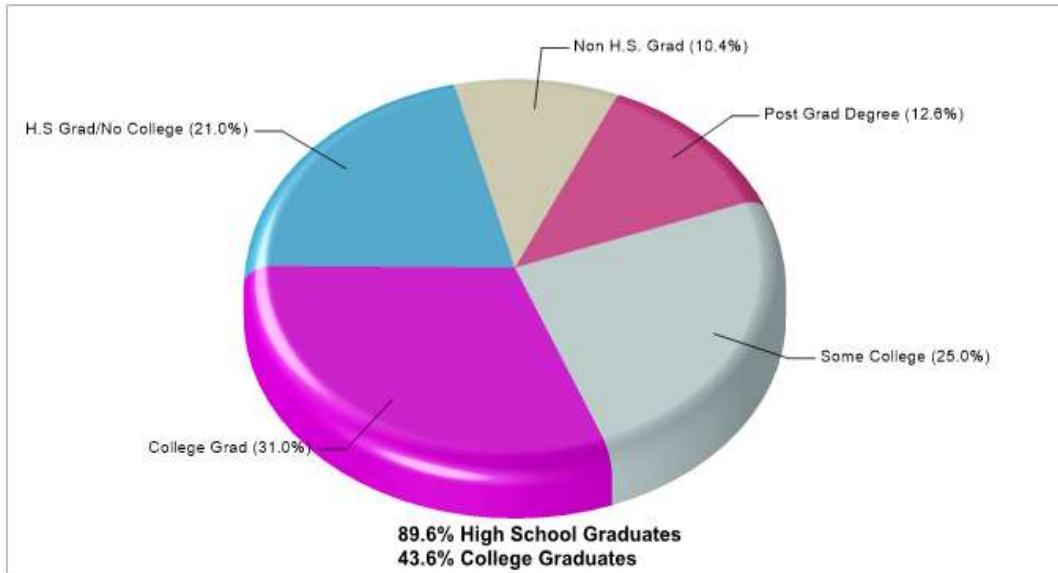

Location: University Park, Texas County Adult Education Level