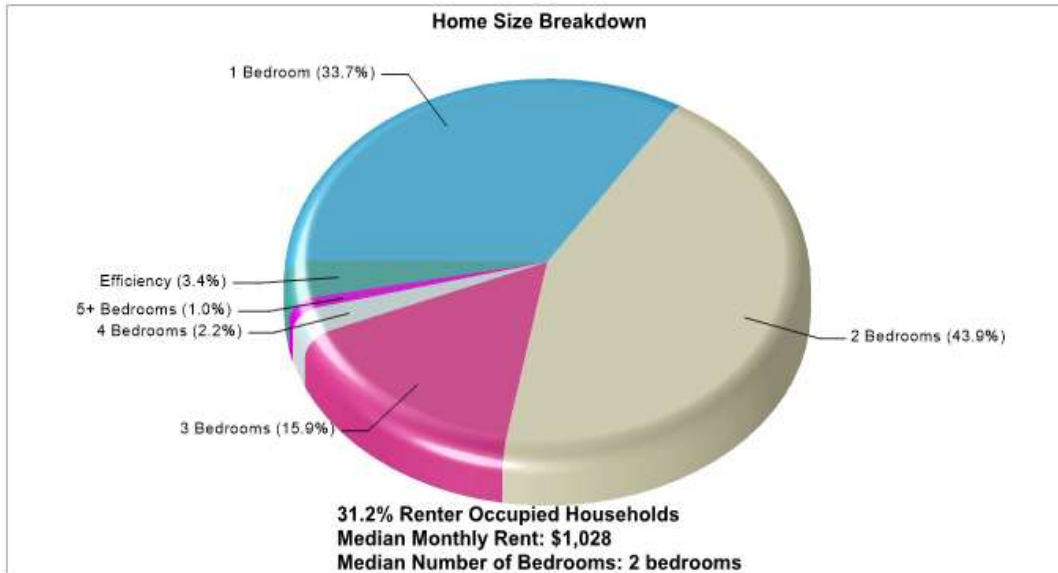

Location: University Park, Texas City/Area Rental

Prepared by RE/MAX real estate