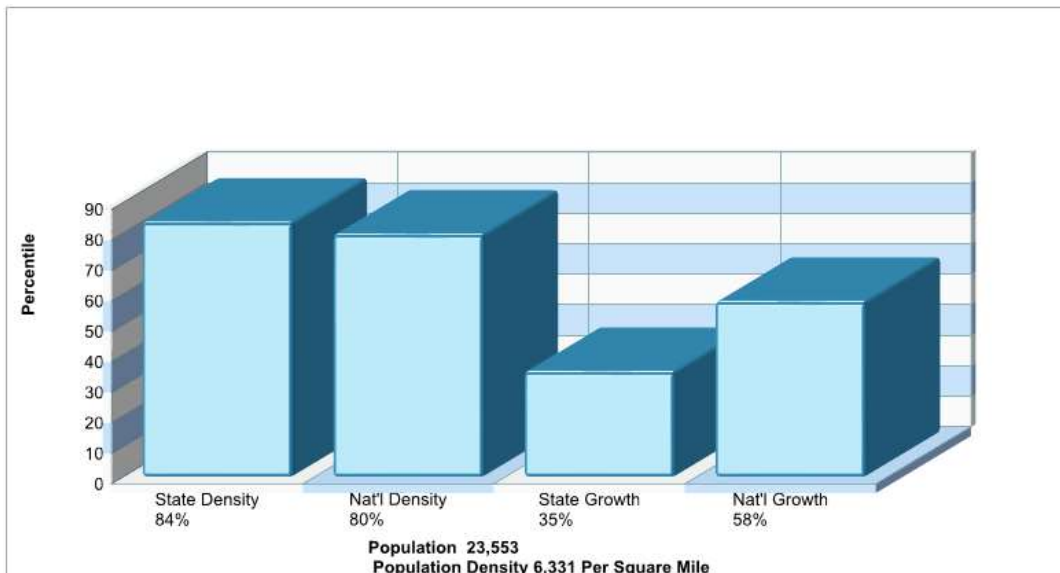

Prepared by RE/MAX real estate

Area Facts

Texas

Prepared by RE/MAX real estate

Location: University Park, Texas
City/Area Income

Location: University Park, Texas
City/Area Population

Prepared by RE/MAX real estate

**Location: University Park, Texas
City/Area Household Characteristics**

**Location: University Park, Texas
City/Area Age Breakdown**

Prepared by RE/MAX real estate

**Location: University Park, Texas
City/Area Adult Education Level**