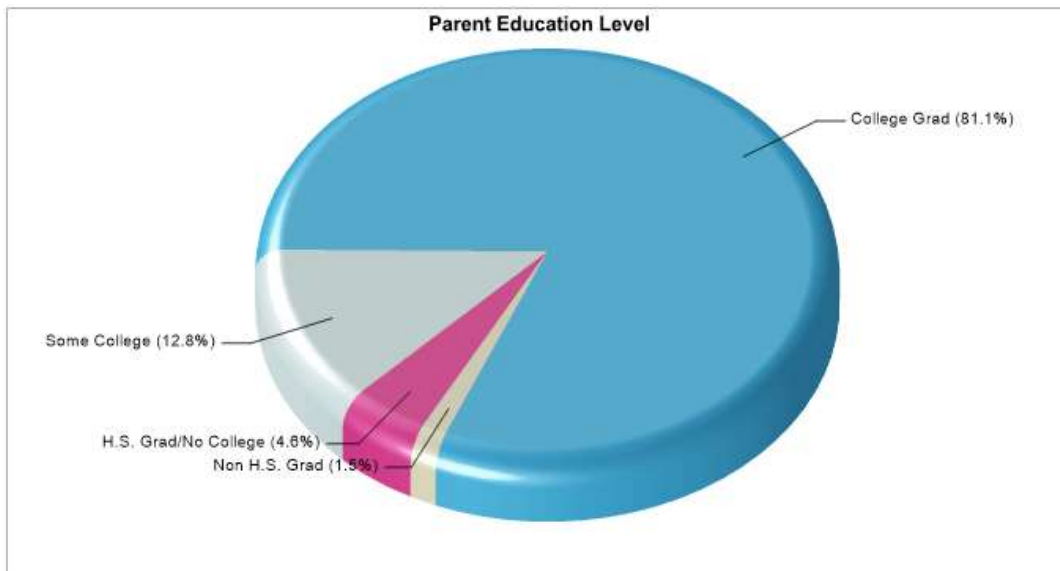

Location: University Park, Texas Parent Education Level

Prepared by RE/MAX real estate