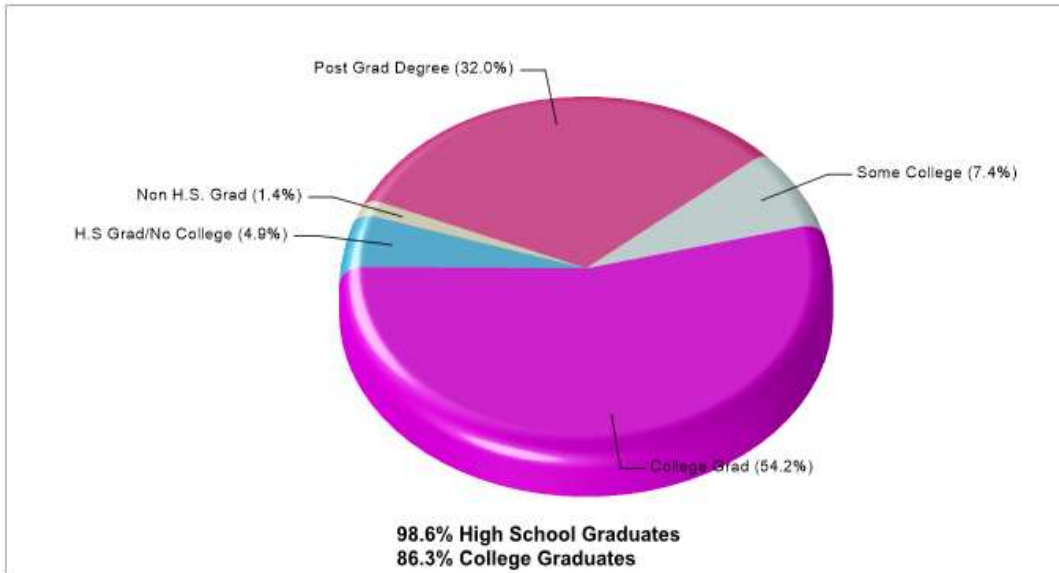

Location: University Park, Texas Neighborhood Adult Education Level