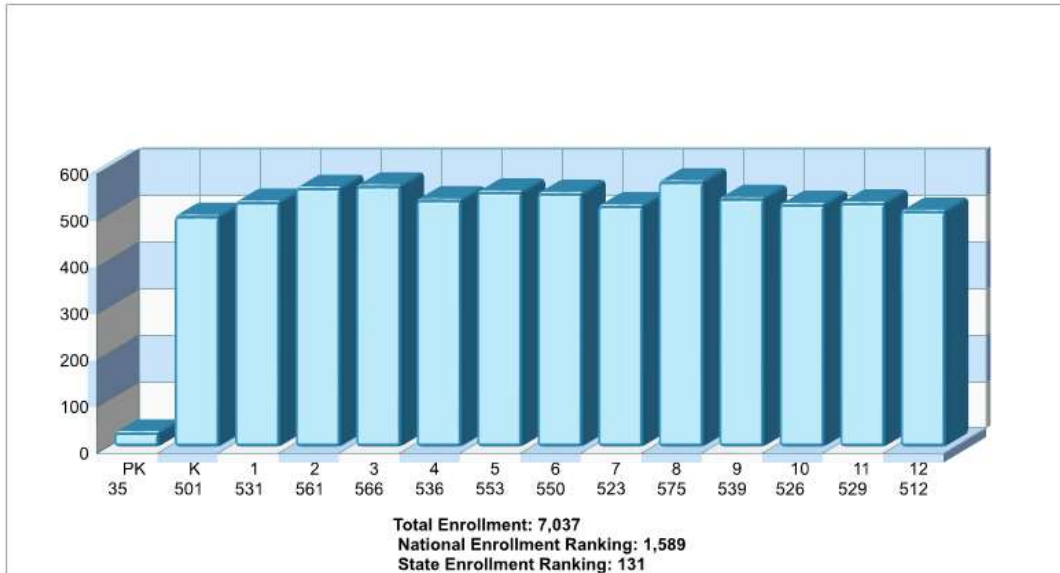

Location: University Park, Texas Student Enrollment By Grade