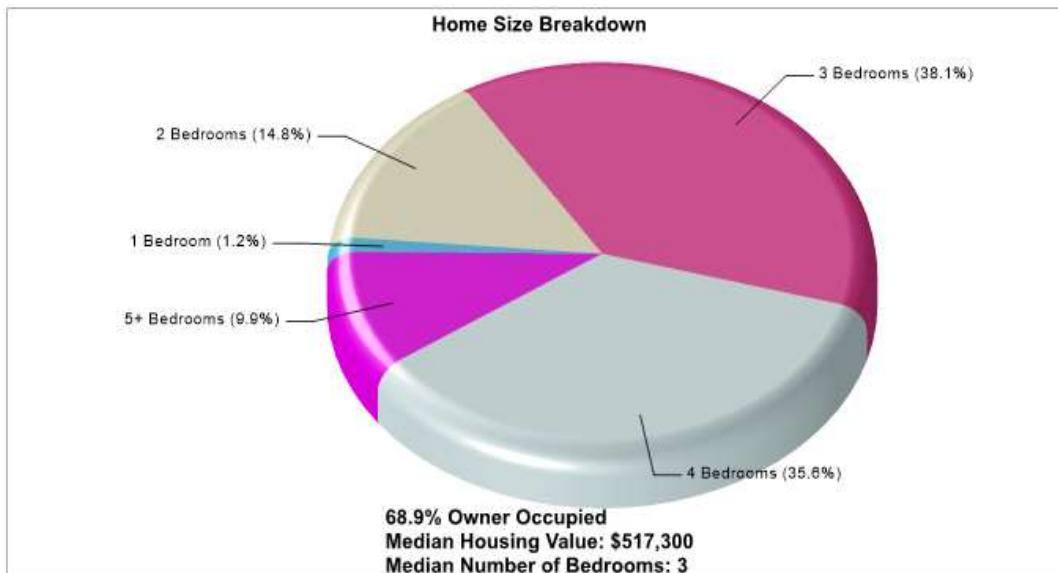

Prepared by RE/MAX real estate

Housing Information

Texas

Prepared by RE/MAX real estate

Location: University Park, Texas City/Area Housing Characteristics

Location: University Park, Texas City/Area Home Ownership