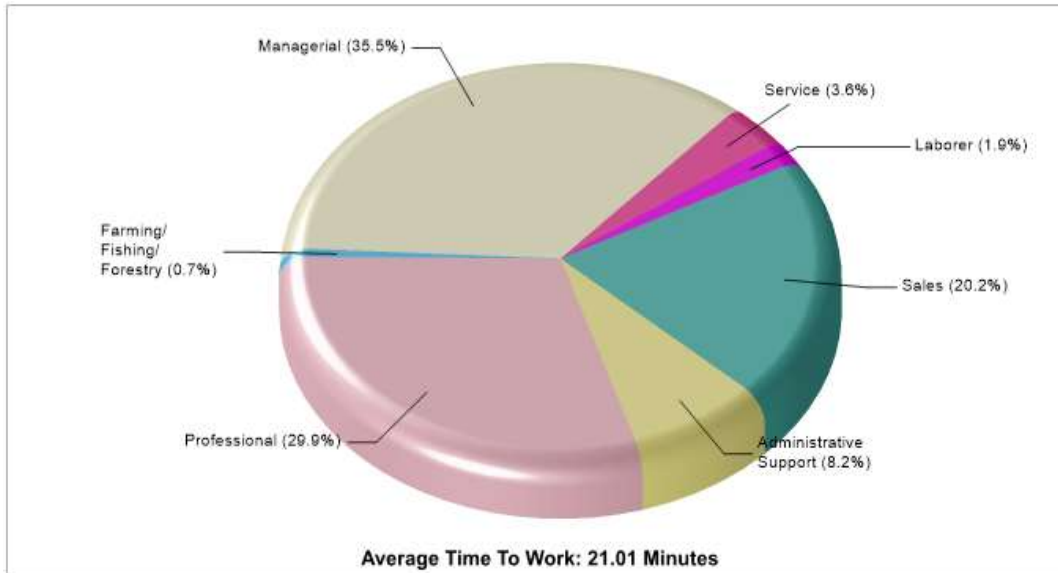

Location: University Park, Texas Neighborhood Adult Education Level

Location: University Park, Texas Neighborhood Household Characteristics

Prepared by RE/MAX real estate

Location: University Park, Texas Neighborhood Employment