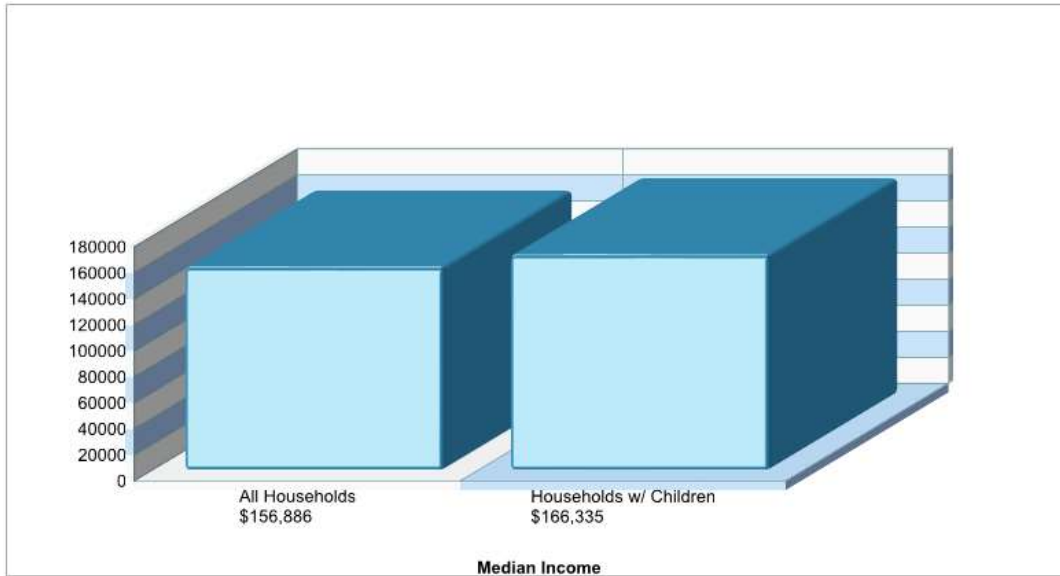

Location: University Park, Texas Household Income