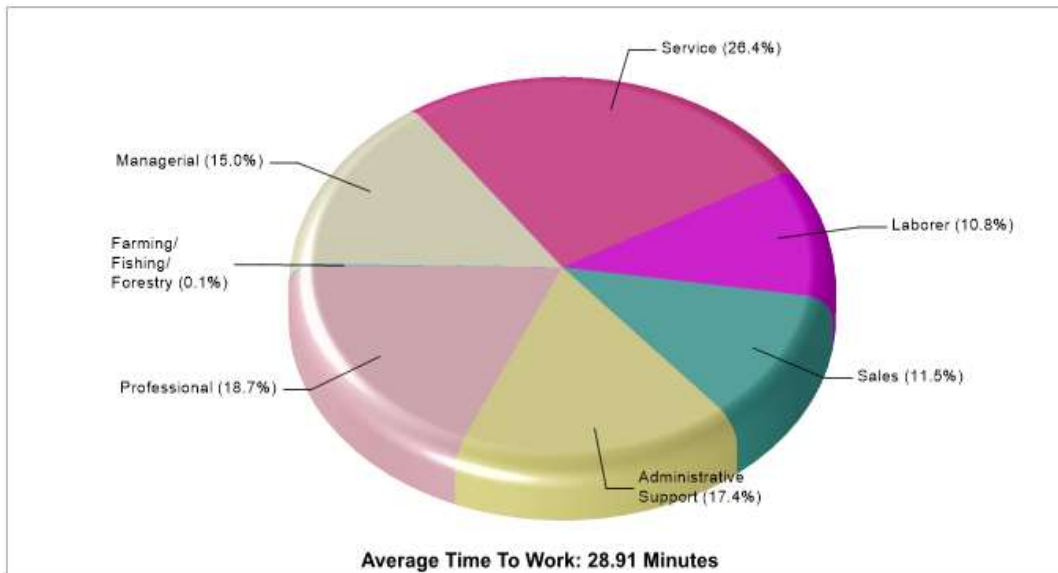

Location: University Park, Texas County Employment

Prepared by RE/MAX real estate