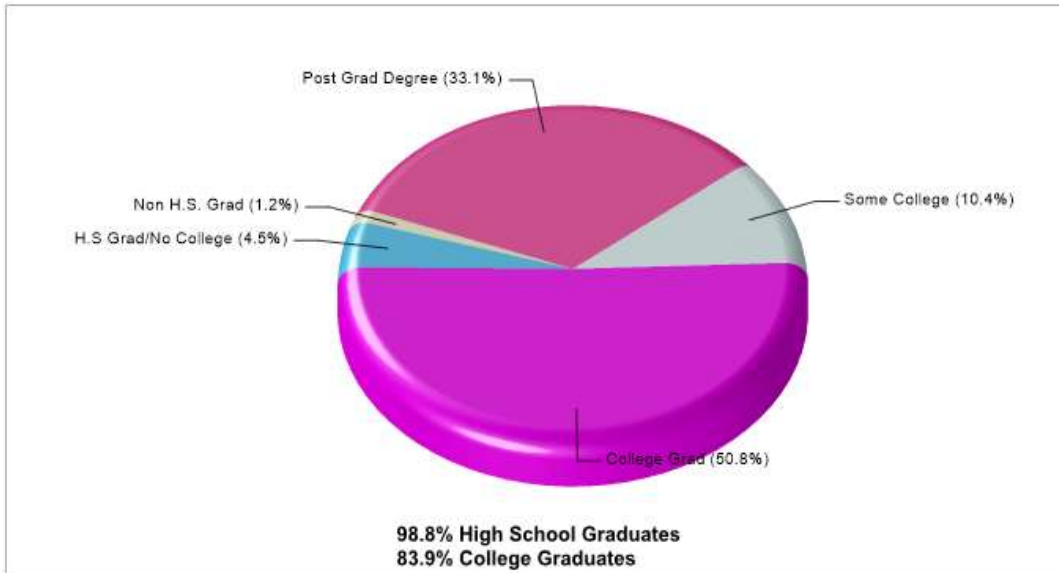

**Location: University Park, Texas
City/Area Household Characteristics**

**Location: University Park, Texas
City/Area Age Breakdown**

Prepared by RE/MAX real estate

**Location: University Park, Texas
City/Area Adult Education Level**