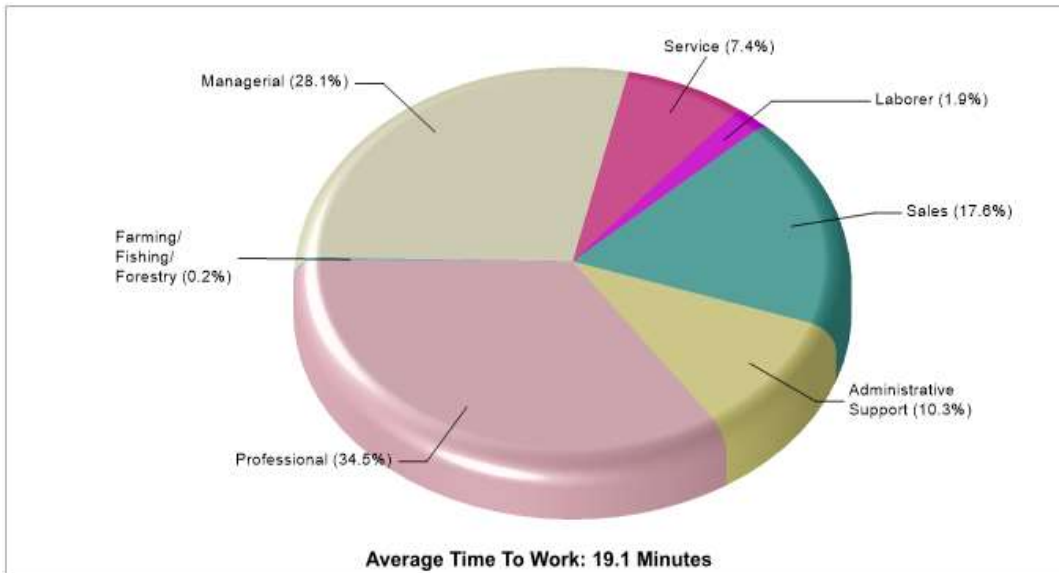

**Location: University Park, Texas
City/Area Employment**

Prepared by RE/MAX real estate