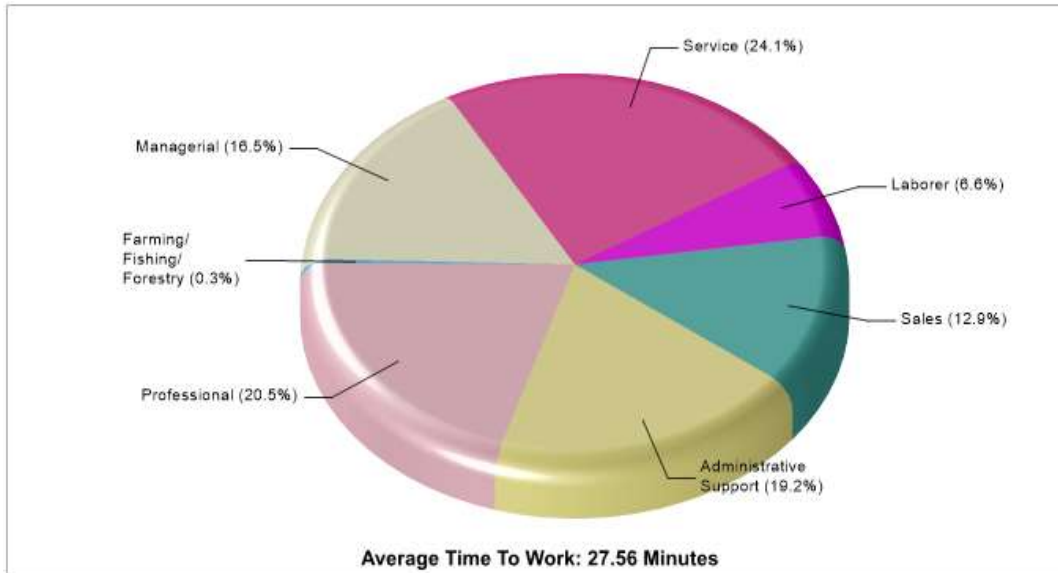

Location: Carrollton, TX Neighborhood Employment

Prepared by RE/MAX real estate