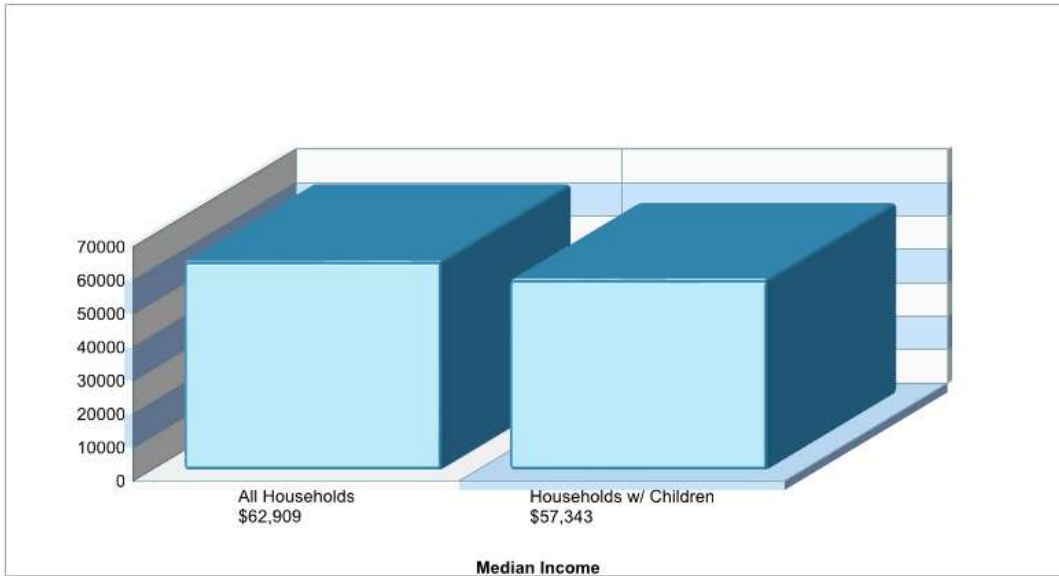

Location: Carrollton, TX Household Income