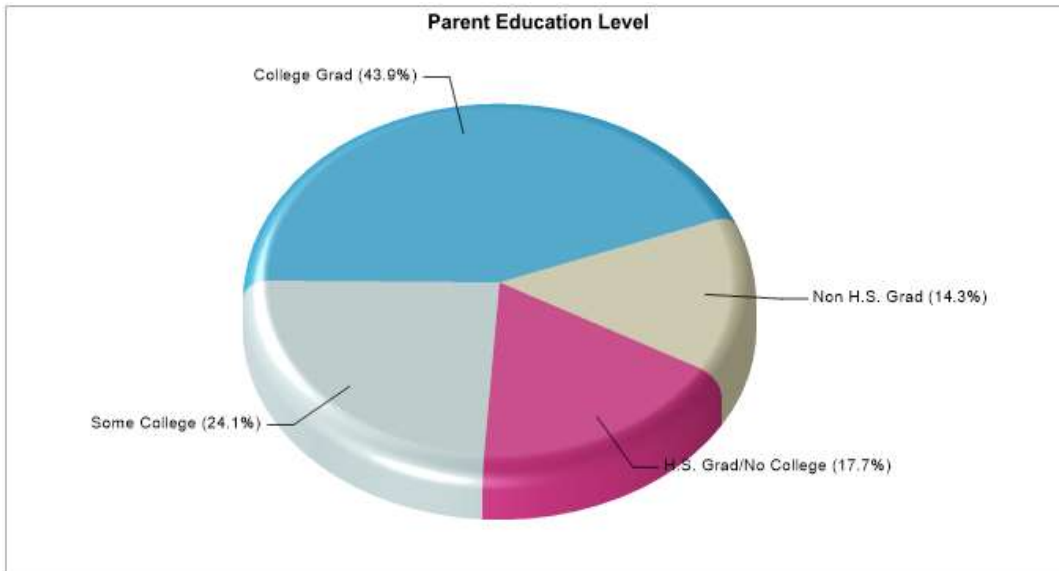

Location: Carrollton, TX Parent Education Level

Prepared by RE/MAX real estate