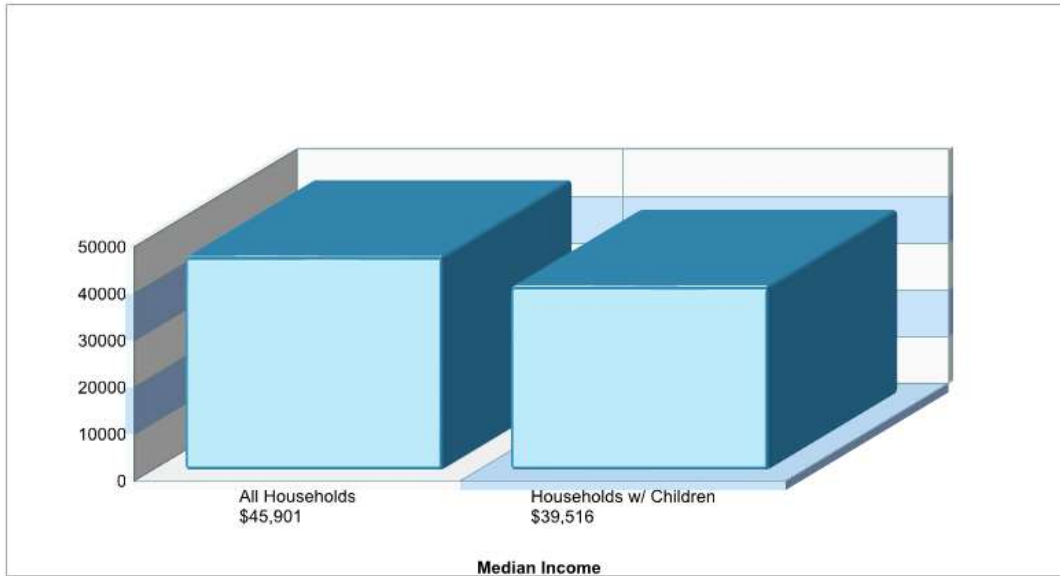

Location: Irving, Texas Household Income