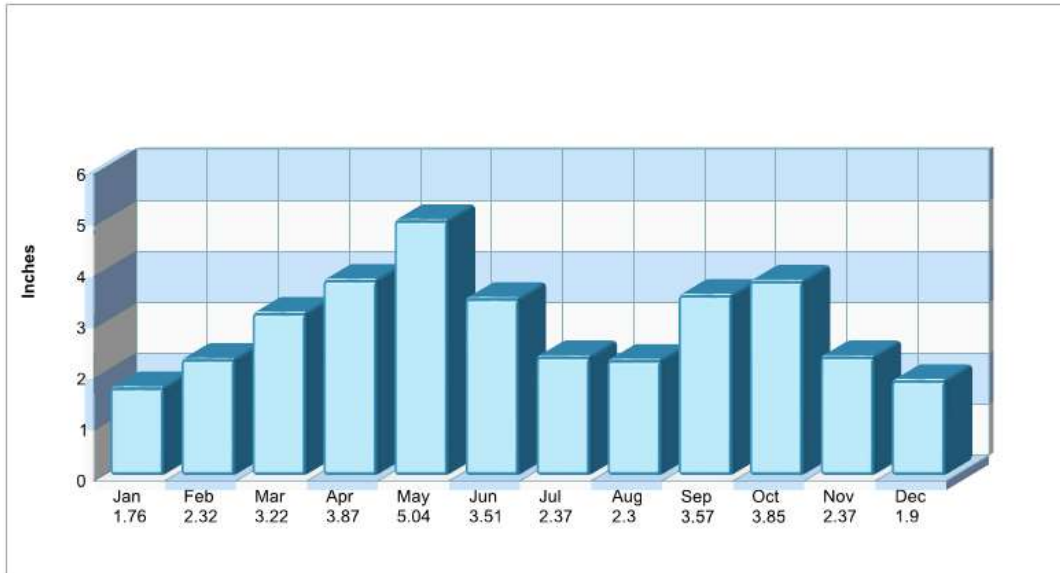

Prepared by RE/MAX real estate

Location: Irving, Texas City/Area Rental

Prepared by RE/MAX real estate

Climate Information

Texas

Prepared by RE/MAX real estate

Average Precipitation Measured at DALLAS AIRPORT (elevation: 440ft.)