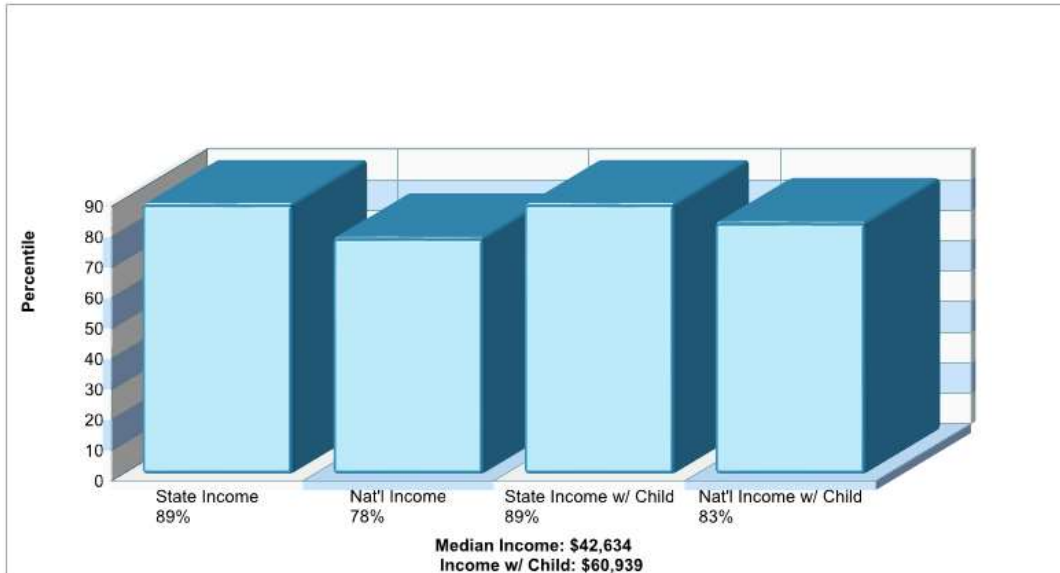

Phone: 9724389244

Distance from Subject: 0.88 miles

Prepared by RE/MAX real estate

County Facts

Texas

Prepared by RE/MAX real estate

Location: Irving, Texas County Income

Location: Irving, Texas County Age Breakdown