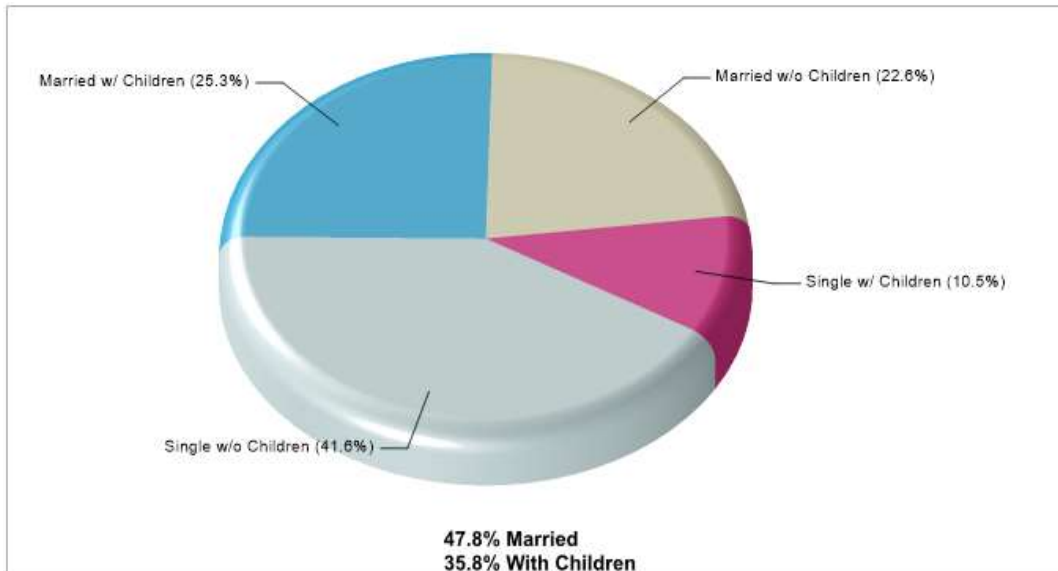

Location: Irving, Texas County Household Characteristics

Prepared by RE/MAX real estate