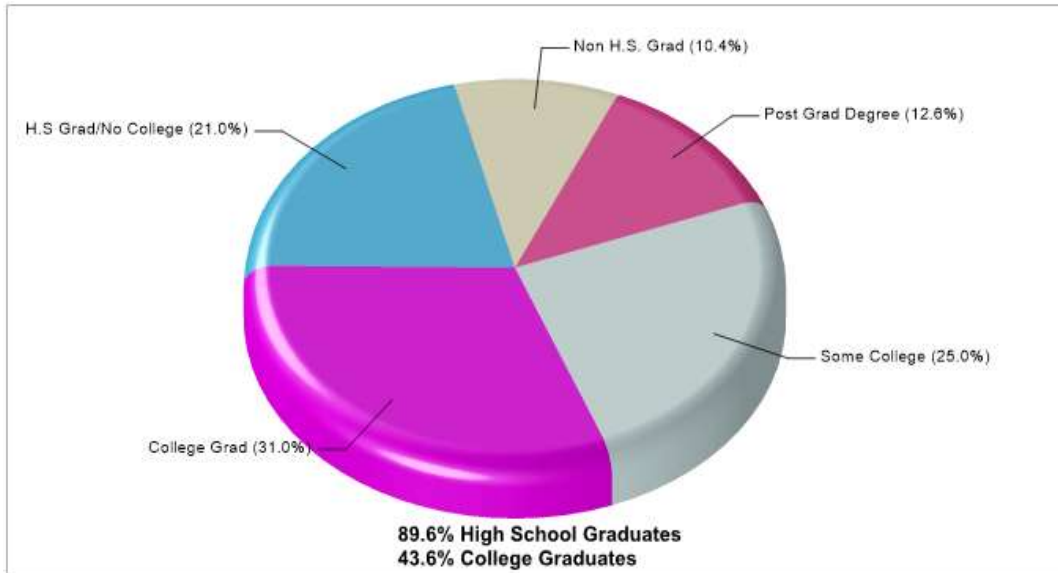

Location: Irving, Texas County Adult Education Level