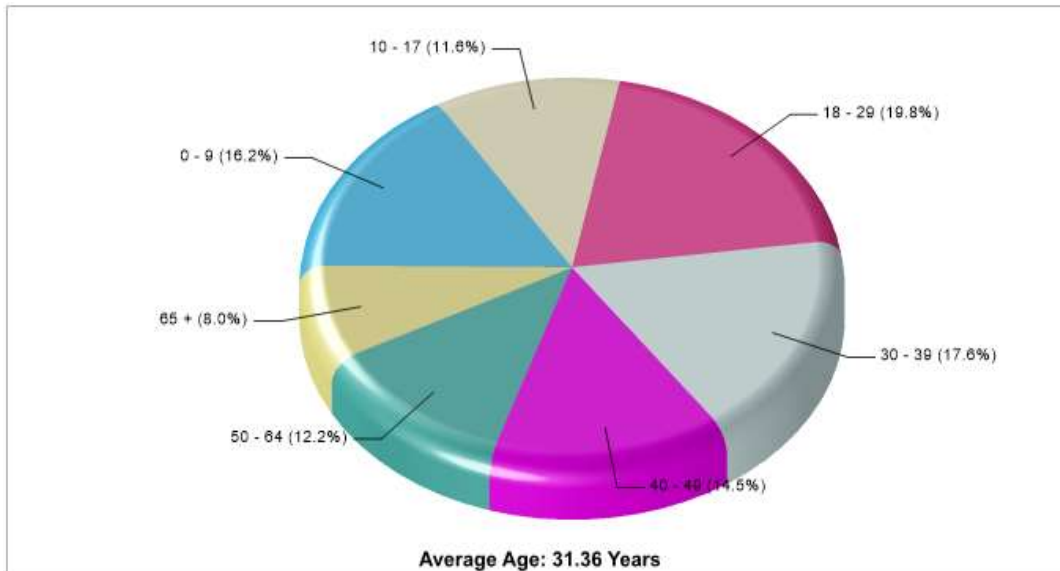

Phone: 9724389244

Distance from Subject: 0.88 miles

Prepared by RE/MAX real estate

County Facts

Texas

Prepared by RE/MAX real estate

Location: Irving, Texas County Income

Location: Irving, Texas County Age Breakdown