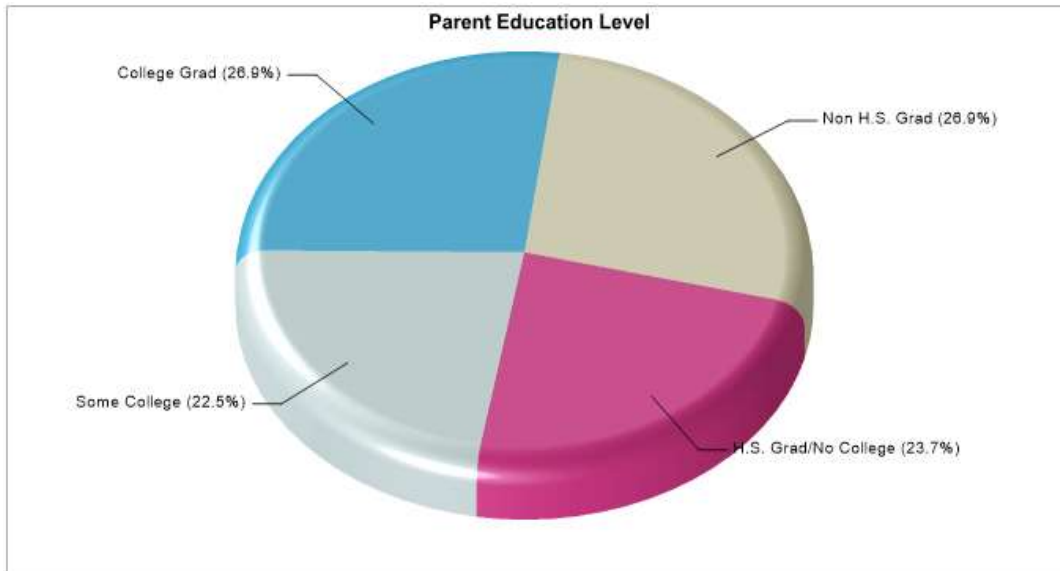

Location: Irving, Texas Parent Education Level

Prepared by RE/MAX real estate