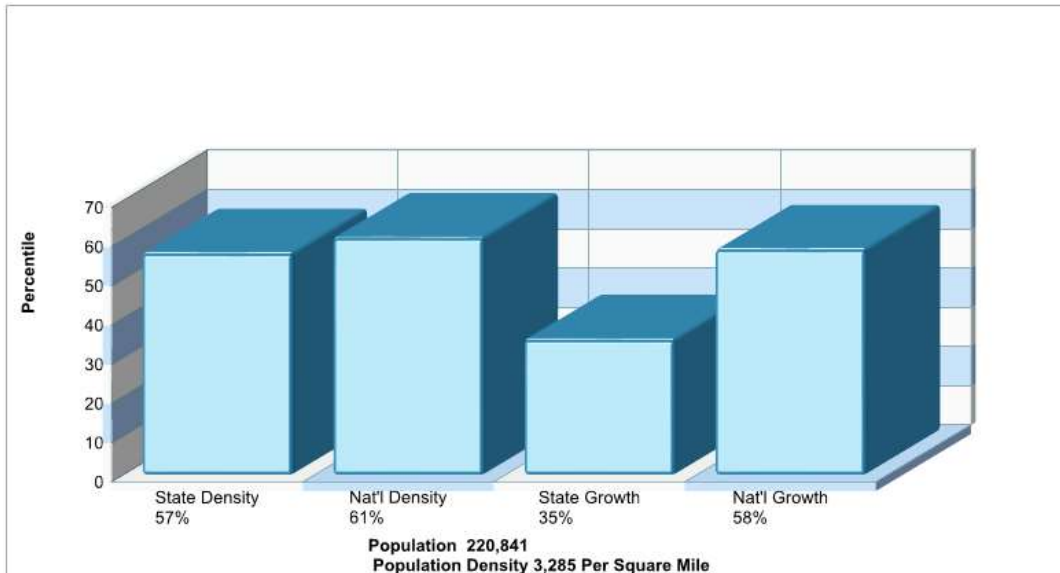

Location: Irving, Texas Neighborhood Adult Education Level

Location: Irving, Texas Neighborhood Household Characteristics

Prepared by RE/MAX real estate

Location: Irving, Texas Neighborhood Employment

Prepared by RE/MAX real estate

Area Facts

Texas

Prepared by RE/MAX real estate

Location: Irving, Texas
City/Area Income

Location: Irving, Texas
City/Area Population

Prepared by RE/MAX real estate

Location: Irving, Texas City/Area Household Characteristics

Location: Irving, Texas City/Area Age Breakdown

Prepared by RE/MAX real estate

Location: Irving, Texas
City/Area Adult Education Level

Location: Irving, Texas
City/Area Employment

Prepared by RE/MAX real estate