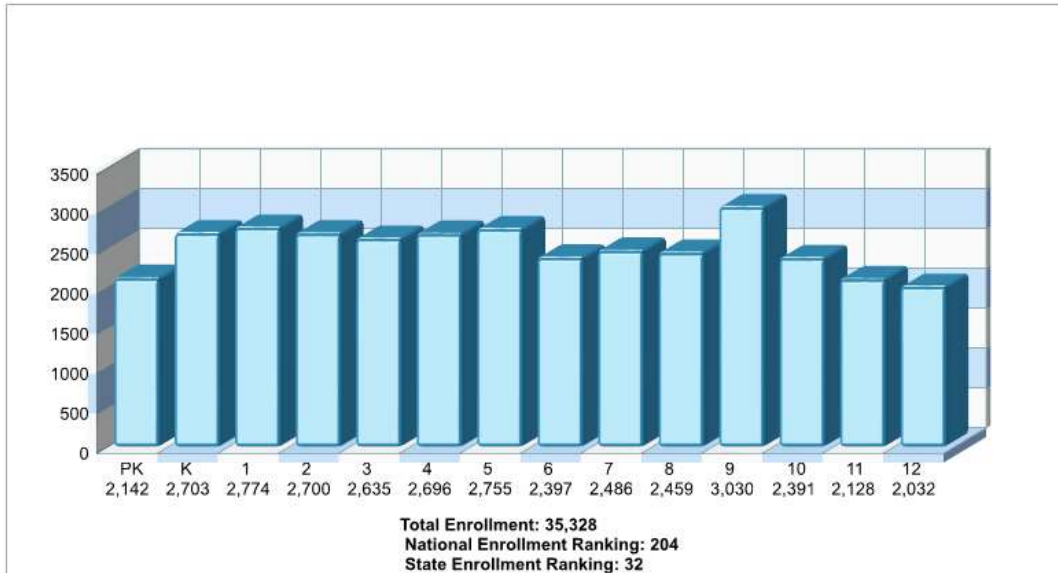

Location: Irving, Texas City/Area Age Breakdown

Prepared by RE/MAX real estate

Location: Irving, Texas
City/Area Adult Education Level

Location: Irving, Texas
City/Area Employment

Prepared by RE/MAX real estate

School Information

Texas

Prepared by RE/MAX real estate

Location: Irving, Texas Student Enrollment By Grade

Location: Irving, Texas High School Statistics

Prepared by RE/MAX real estate

Location: Irving, Texas School Expenditures