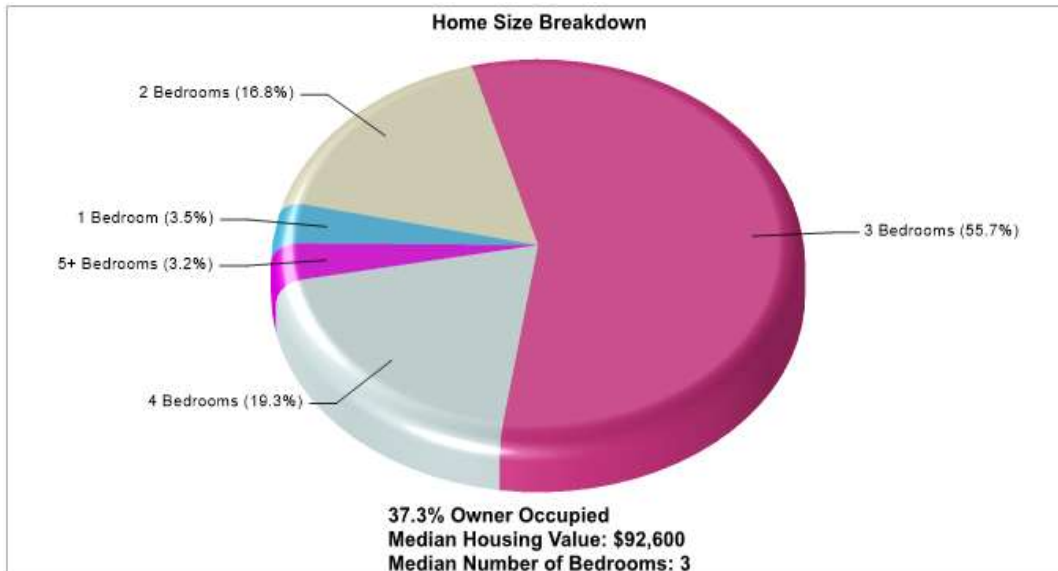

Phone: (214) 333-9423

Grades: PK - 8

Prepared by RE/MAX real estate

Housing Information

Texas

Prepared by RE/MAX real estate

Location: Irving, Texas City/Area Housing Characteristics

Location: Irving, Texas City/Area Home Ownership