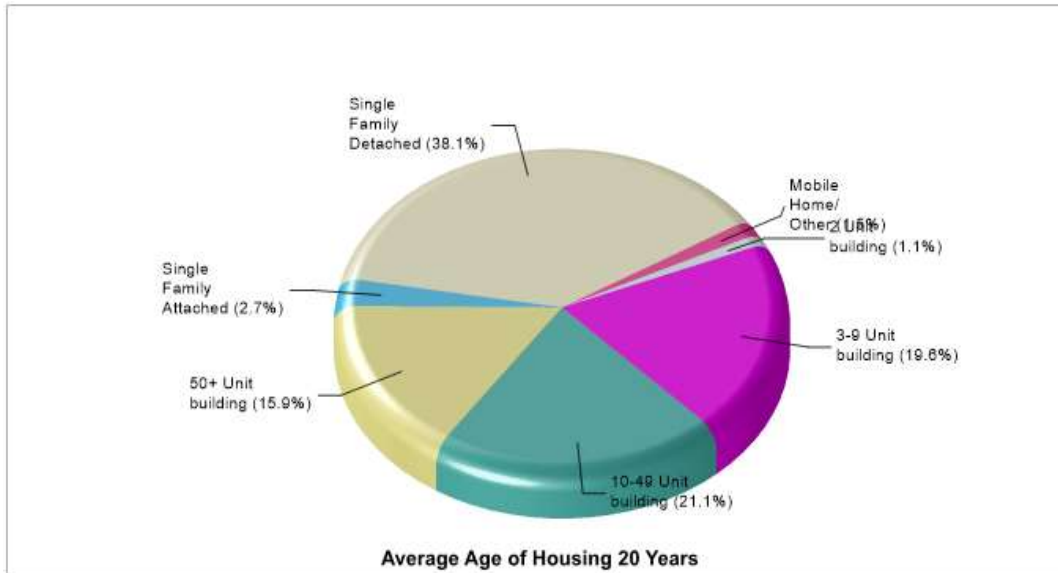

Phone: (214) 333-9423

Grades: PK - 8

Prepared by RE/MAX real estate

Housing Information

Texas

Prepared by RE/MAX real estate

Location: Irving, Texas City/Area Housing Characteristics

Location: Irving, Texas City/Area Home Ownership