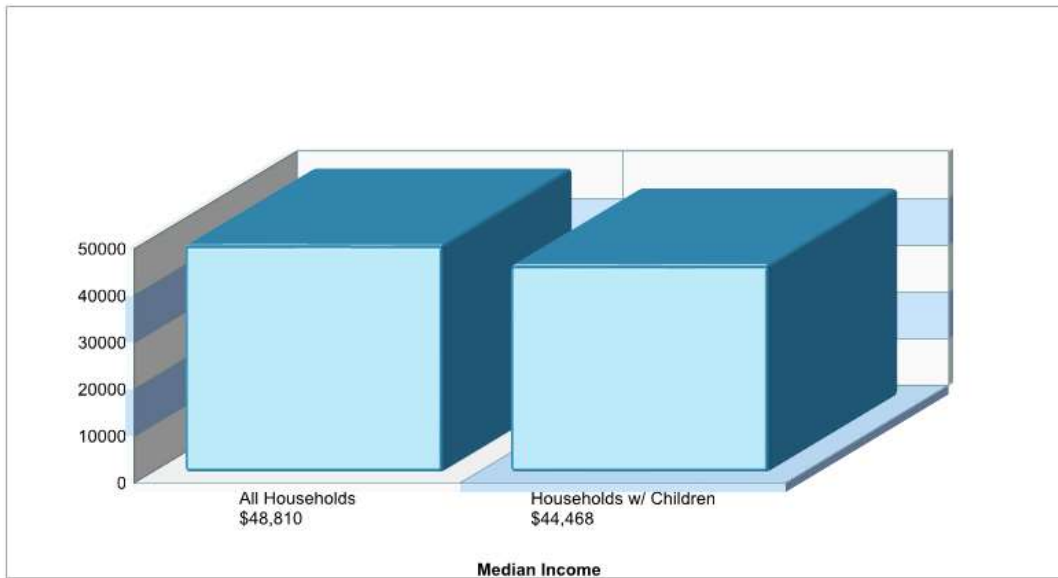

Location: Grand Prairie, Texas Household Income