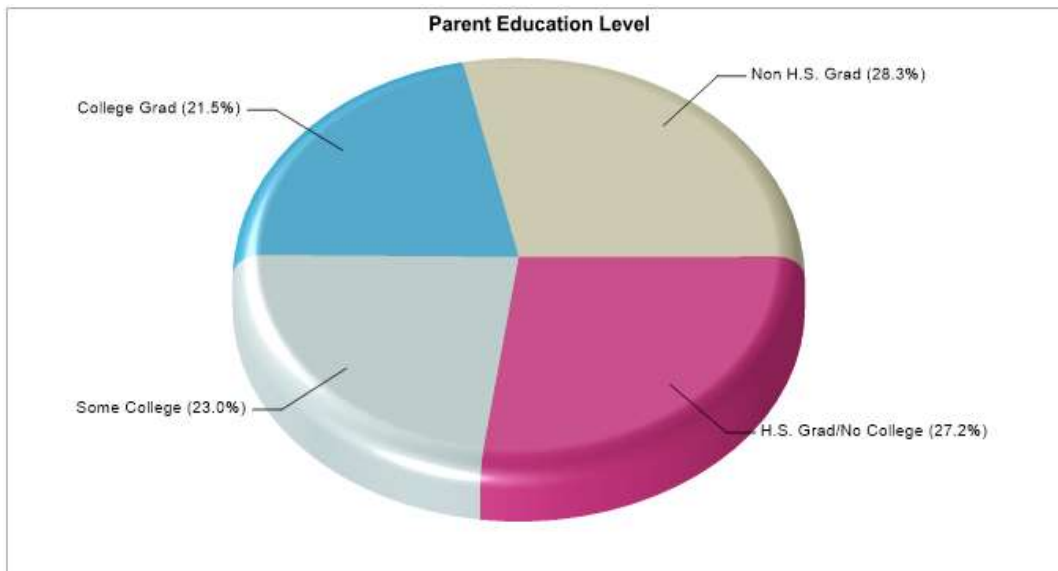

Location: Grand Prairie, Texas Parent Education Level

Prepared by RE/MAX real estate