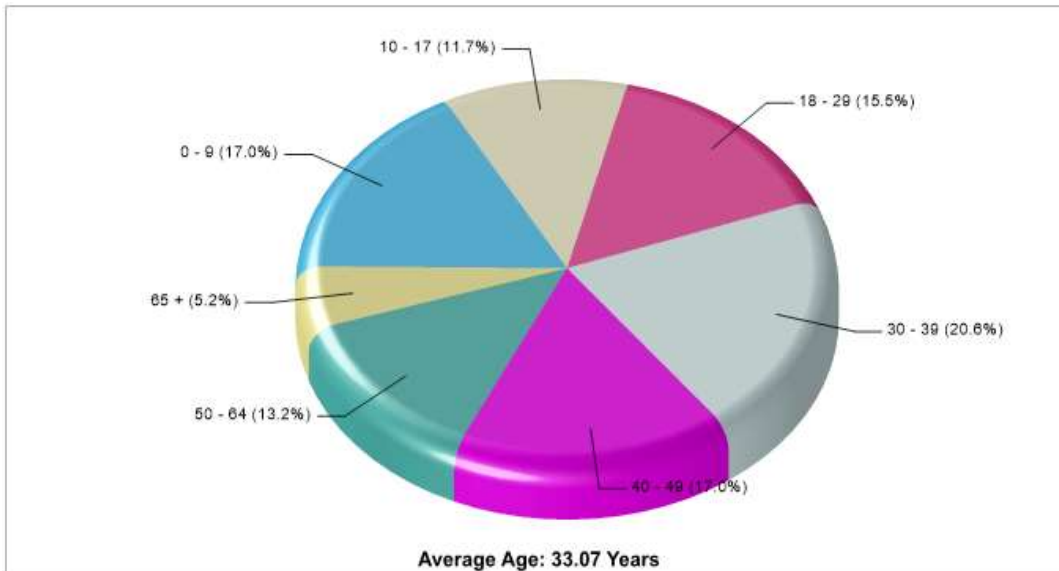

Location: Allen, Texas County Age Breakdown

Prepared by RE/MAX real estate