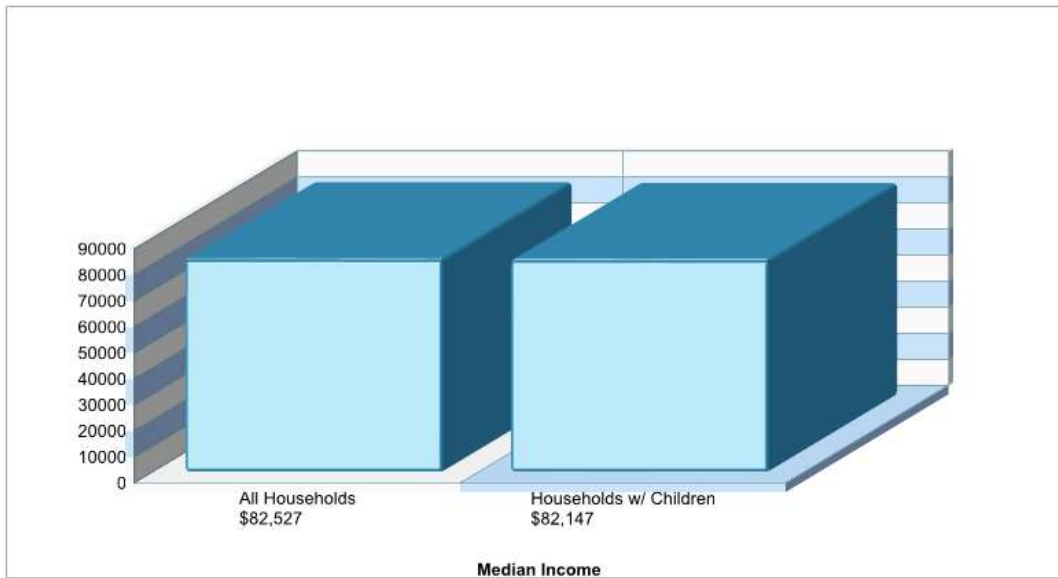

Location: Allen, Texas Household Income