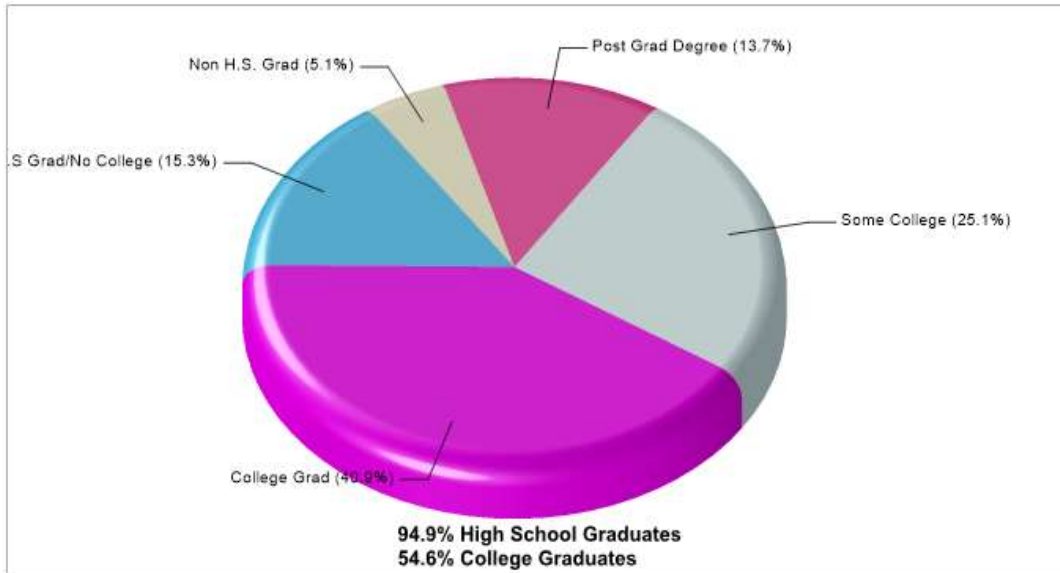

Location: Allen, Texas County Adult Education Level