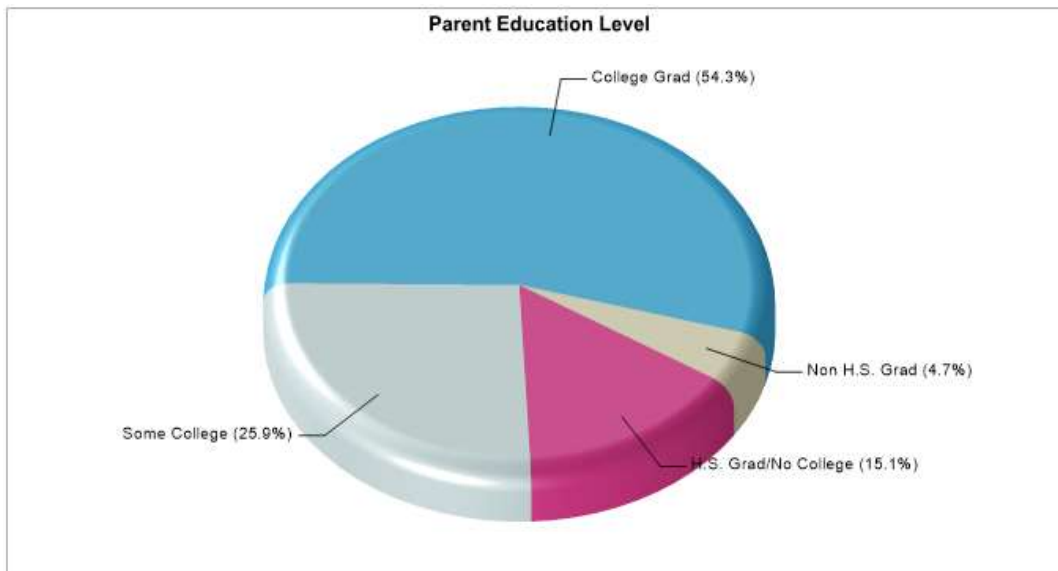

Location: Allen, Texas Parent Education Level

Prepared by RE/MAX real estate