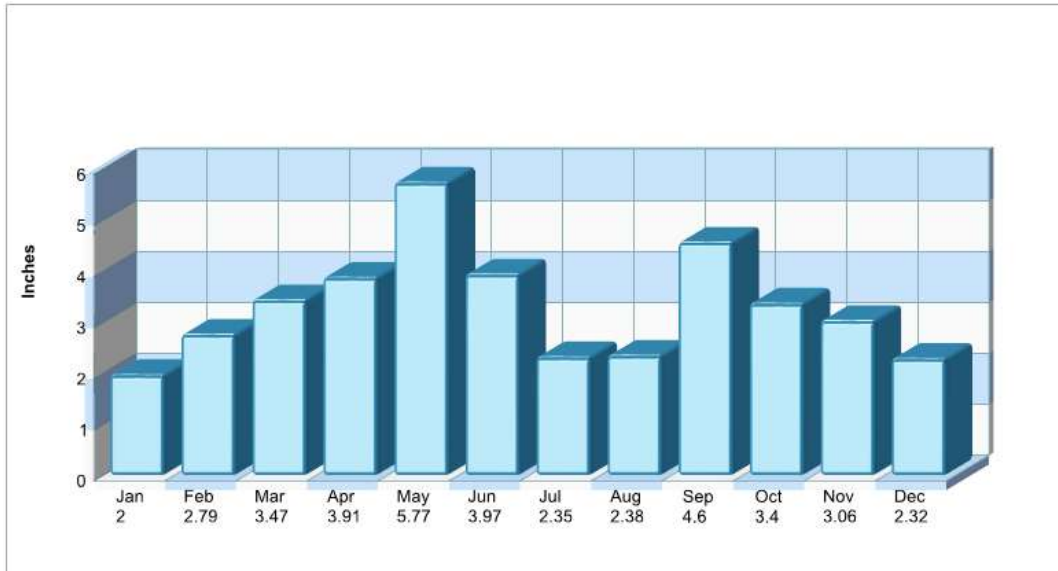

Prepared by RE/MAX real estate

Location: Allen, Texas City/Area Rental

Prepared by RE/MAX real estate

Climate Information

Texas

Prepared by RE/MAX real estate

Average Precipitation Measured at MC KINNEY (elevation: 595ft.)