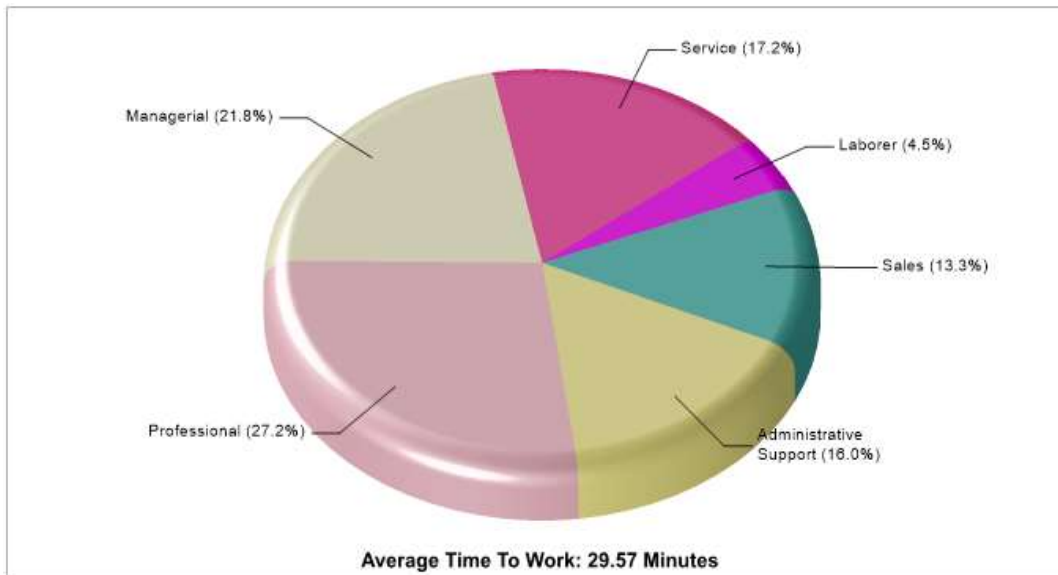

Texas

Prepared by RE/MAX real estate

Neighborhood Facts

Texas

Prepared by RE/MAX real estate

Location: Allen, Texas Neighborhood Income

Location: Allen, Texas Neighborhood Age Breakdown

Prepared by RE/MAX real estate

Location: Allen, Texas Neighborhood Adult Education Level

Location: Allen, Texas Neighborhood Household Characteristics

Prepared by RE/MAX real estate

Location: Allen, Texas Neighborhood Employment

Prepared by RE/MAX real estate

Area Facts

Texas

Prepared by RE/MAX real estate

Location: Allen, Texas City/Area Income

Location: Allen, Texas City/Area Population

Prepared by RE/MAX real estate

Location: Allen, Texas City/Area Household Characteristics

Location: Allen, Texas City/Area Age Breakdown

Prepared by RE/MAX real estate

**Location: Allen, Texas
City/Area Adult Education Level**

**Location: Allen, Texas
City/Area Employment**

Prepared by RE/MAX real estate