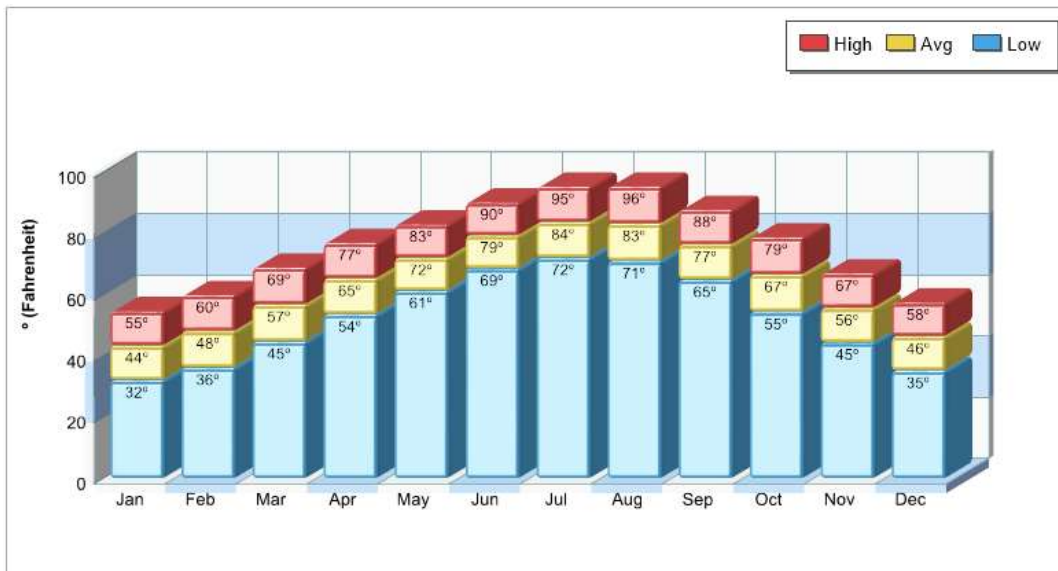

Temperature Measured at MC KINNEY (elevation: 595ft.)

Prepared by RE/MAX real estate