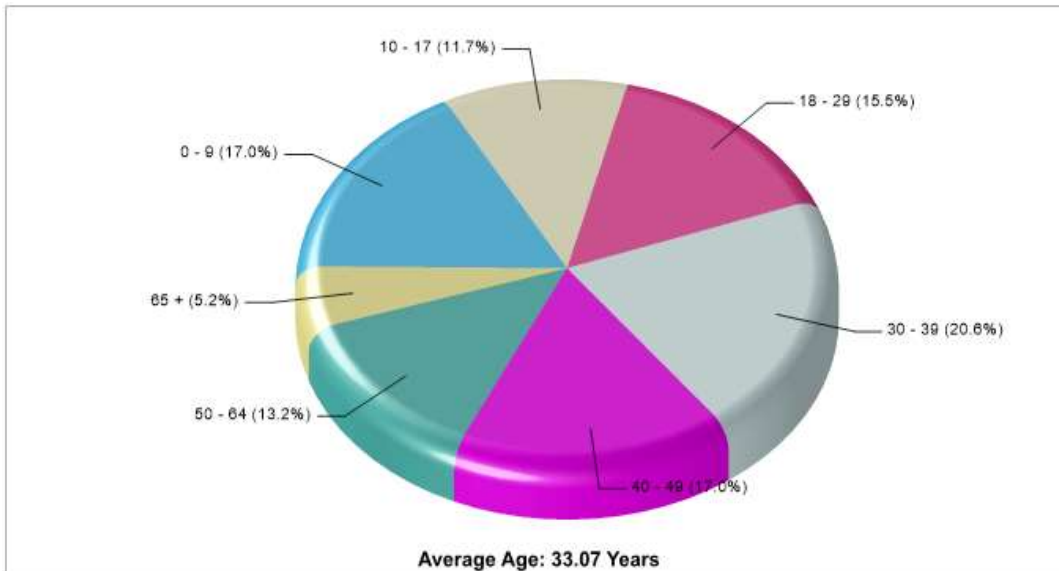

Location: Mckinney, Texas County Age Breakdown

Prepared by RE/MAX real estate