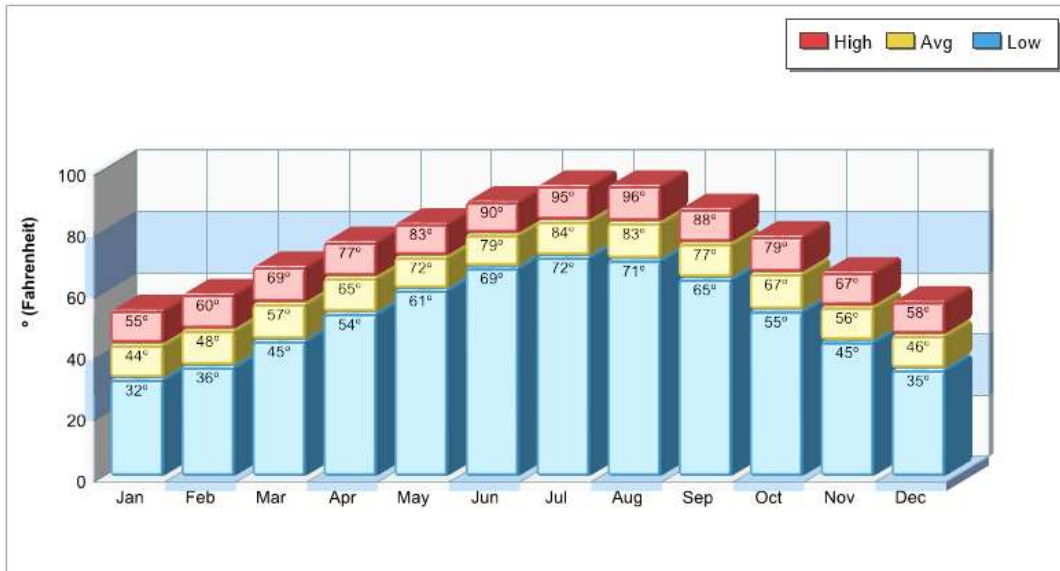

Temperature Measured at MC KINNEY (elevation: 595ft.)

Prepared by RE/MAX real estate