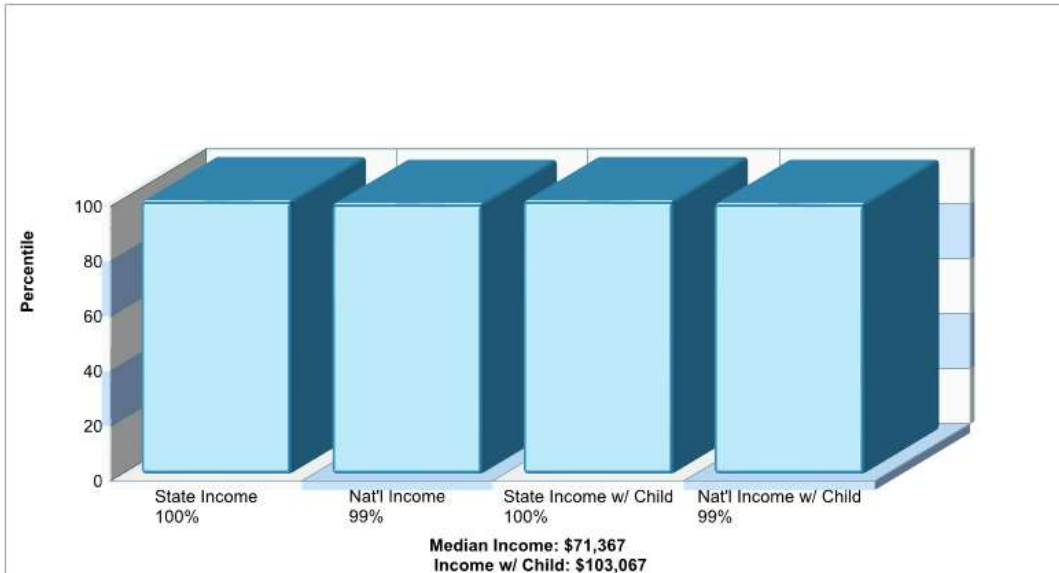

Location: Mckinney, Texas County Income