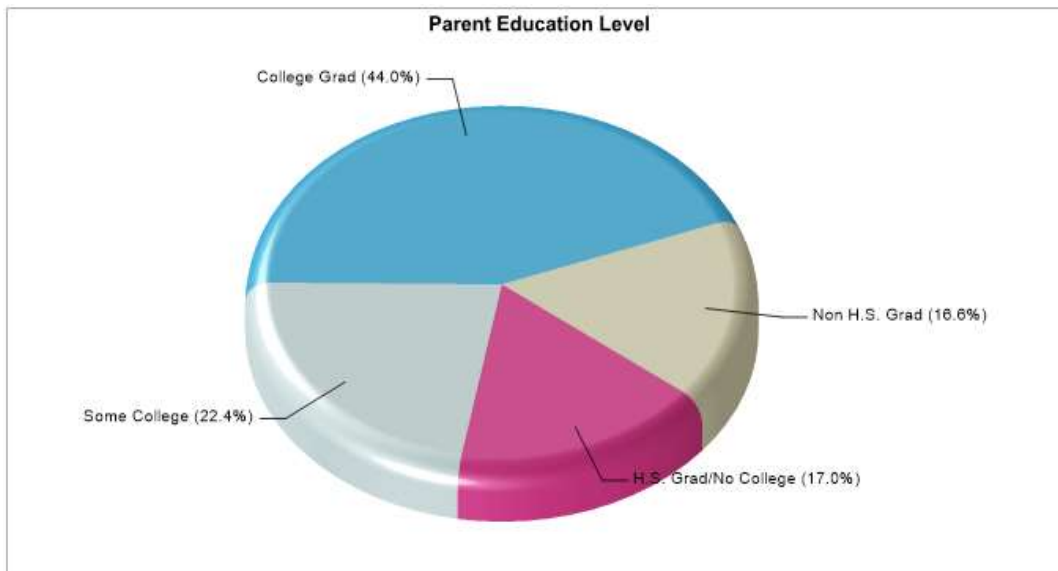

Location: Mckinney, Texas Parent Education Level

Prepared by RE/MAX real estate