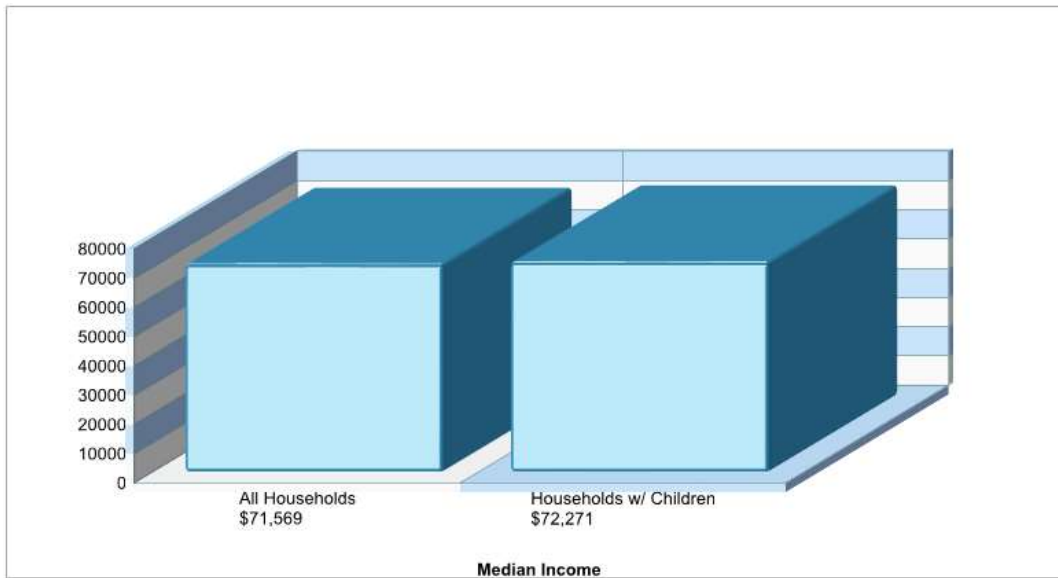

Location: Mckinney, Texas Household Income