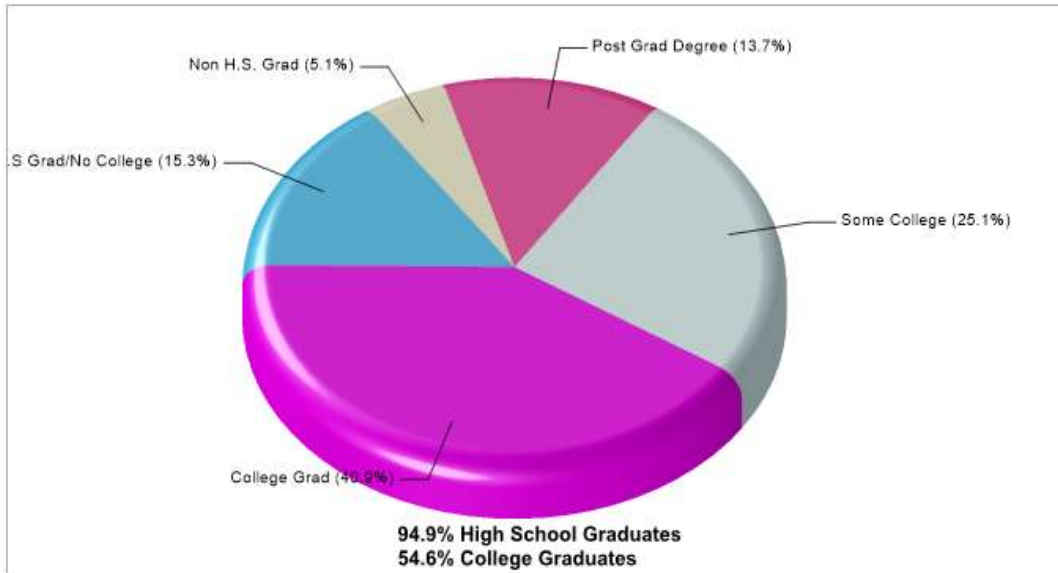

Location: Mckinney, Texas County Adult Education Level