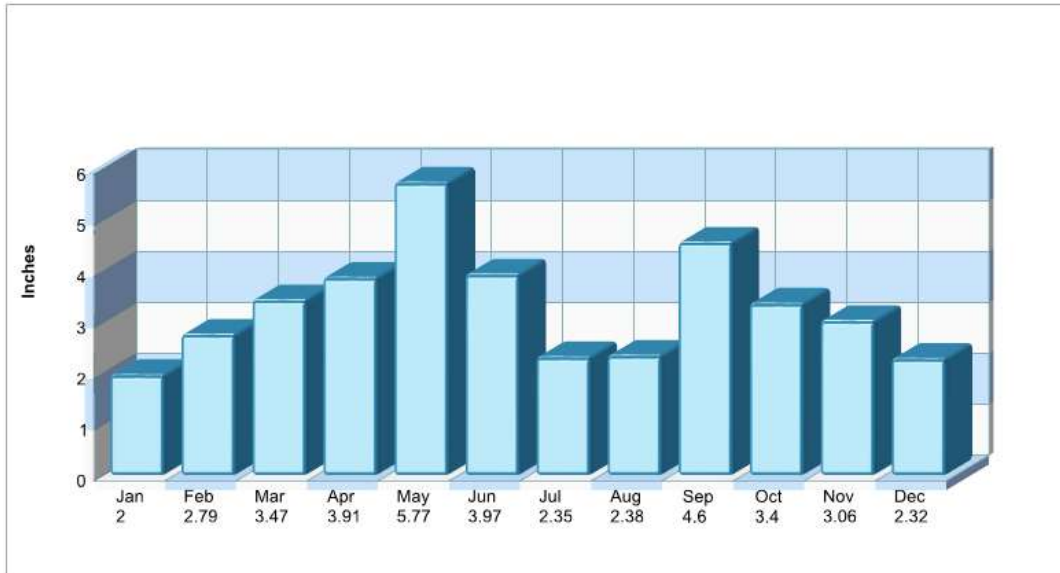

Prepared by RE/MAX real estate

Climate Information

Texas

Prepared by RE/MAX real estate

Average Precipitation Measured at MC KINNEY (elevation: 595ft.)

Temperature Measured at MC KINNEY (elevation: 595ft.)