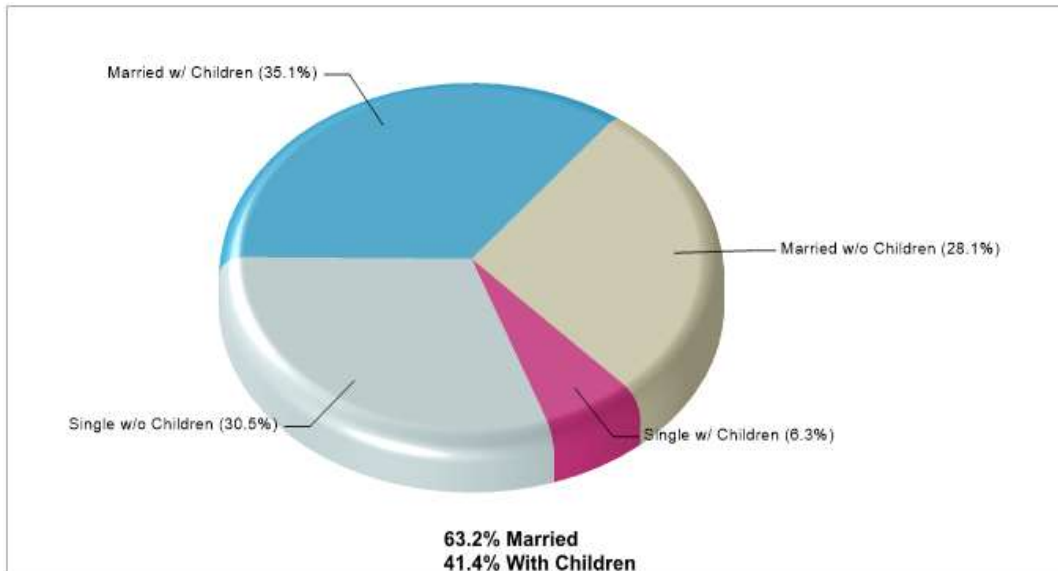

Location: Mckinney, Texas County Household Characteristics

Prepared by RE/MAX real estate